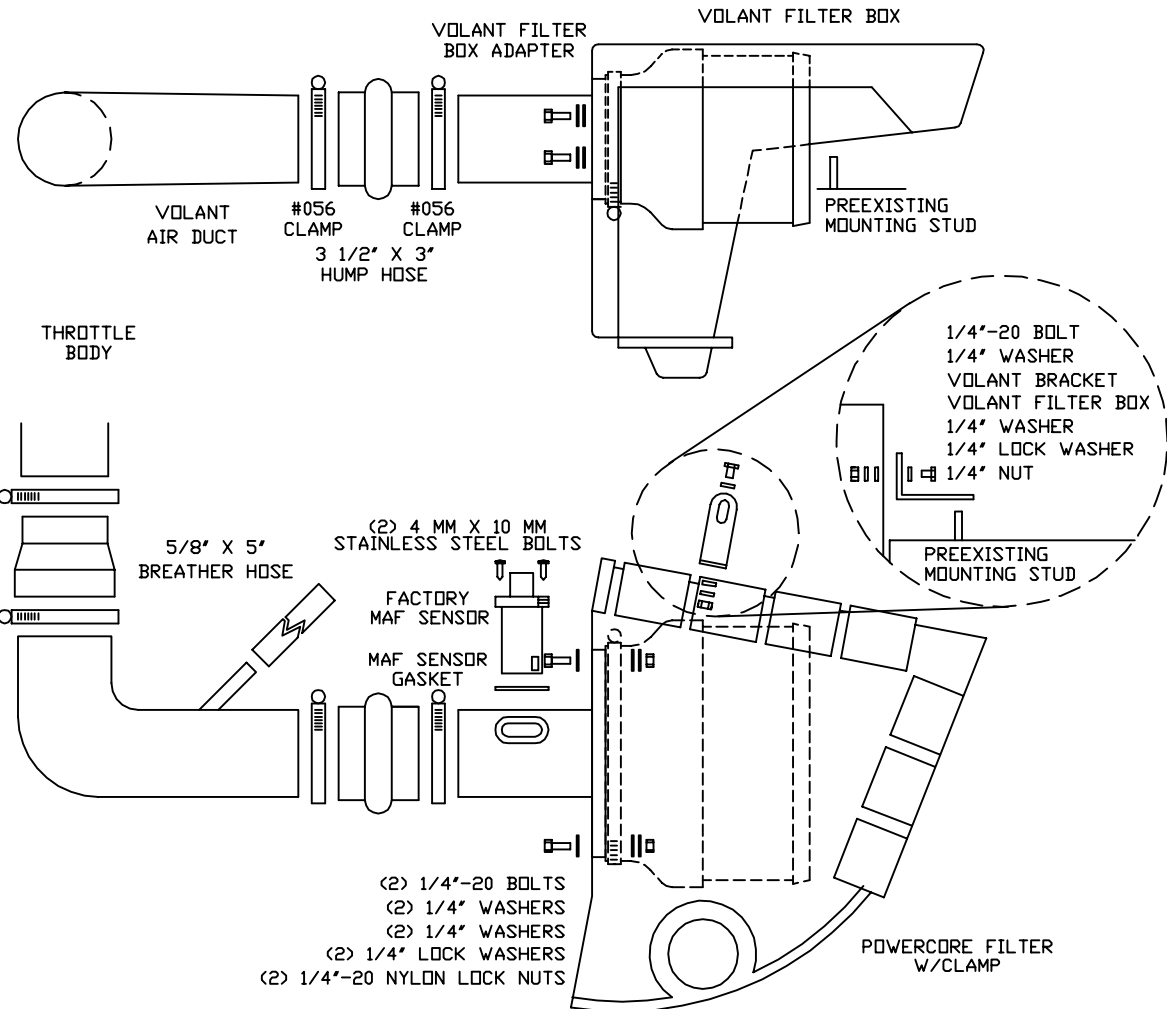

VOLANT COOL AIR INTAKES
 PART NO.: 415036
 INSTALLATION INSTRUCTIONS

415036 PARTS LIST

1	VOLANT FILTER BOX	1	3 1/2" X 3" REDUCER	1	5/8" X 5" BREATHER HOSE
1	VOLANT FILTER BOX ADAPTER	3	1/4"-20 BOLTS	1	MAF SENSOR GASKET
1	VOLANT AIR DUCT	6	1/4" WASHERS	2	SS 4MM X 10 MM BOLTS
1	POWERCORE FILTER W/CLAMP	3	1/4" LOCK WASHERS		
1	#048 CLAMPS	1	1/4" NUT		
3	#056 CLAMPS	2	1/4"-20 NYLON LOCK NUTS		
1	3 1/2" X 3" HUMP HOSE	1	VOLANT BRACKET		

SIDE VIEW

TOP VIEW