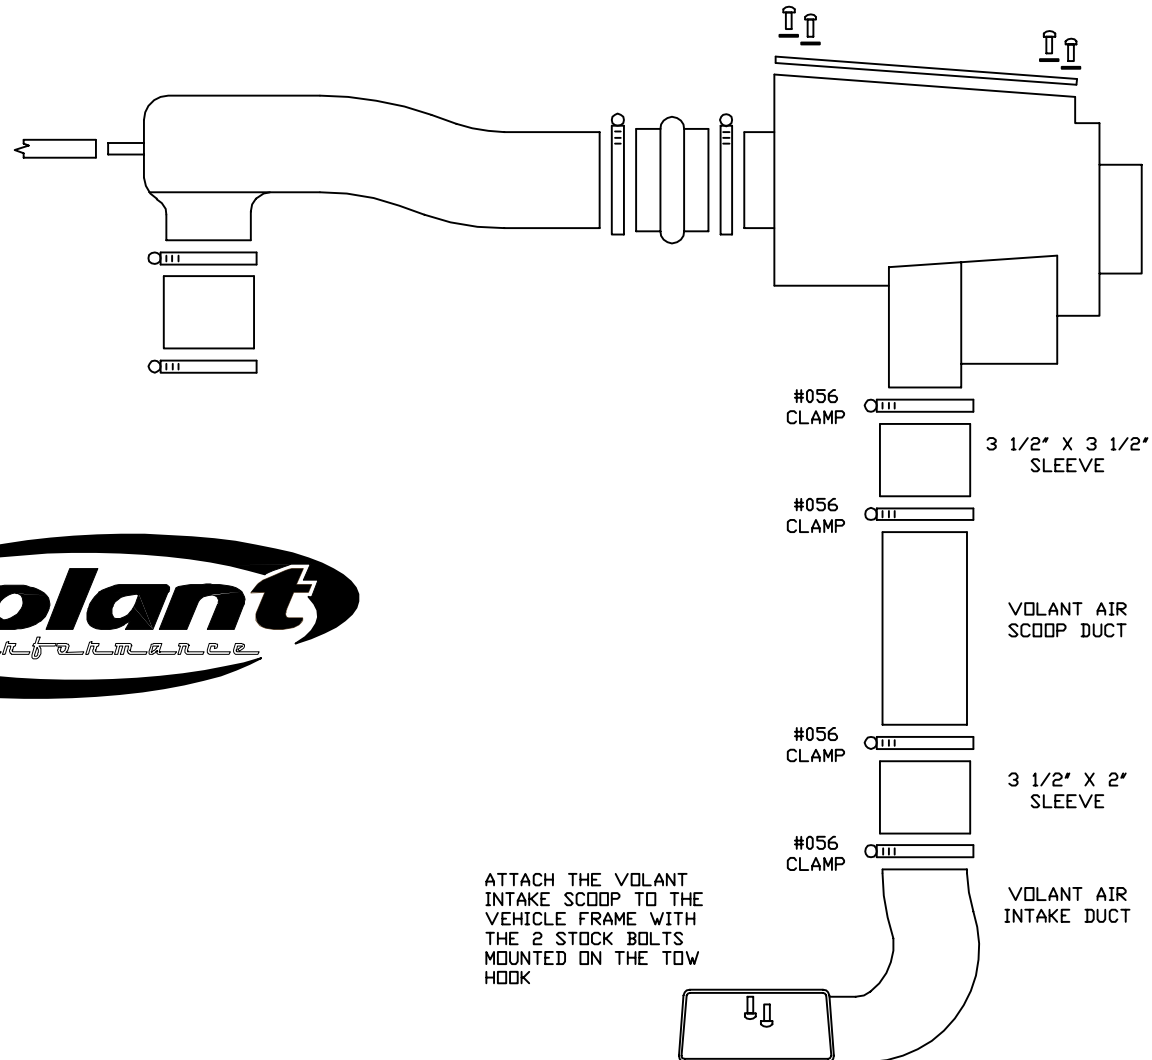

VOLANT AIR INTAKE SYSTEMS
 PART NO.: 39854
 INSTALLATION INSTRUCTIONS

39754 PARTS LIST

1	VOLANT AIR SCOOP DUCT
1	VOLANT AIR INTAKE DUCT
1	3 1/2" X 3 1/2" SLEEVE
1	3 1/2" X 2" SLEEVE
4	#056 CLAMPS

ATTACH THE VOLANT
 INTAKE SCOOP TO THE
 VEHICLE FRAME WITH
 THE 2 STOCK BOLTS
 MOUNTED ON THE TOW
 HOOK