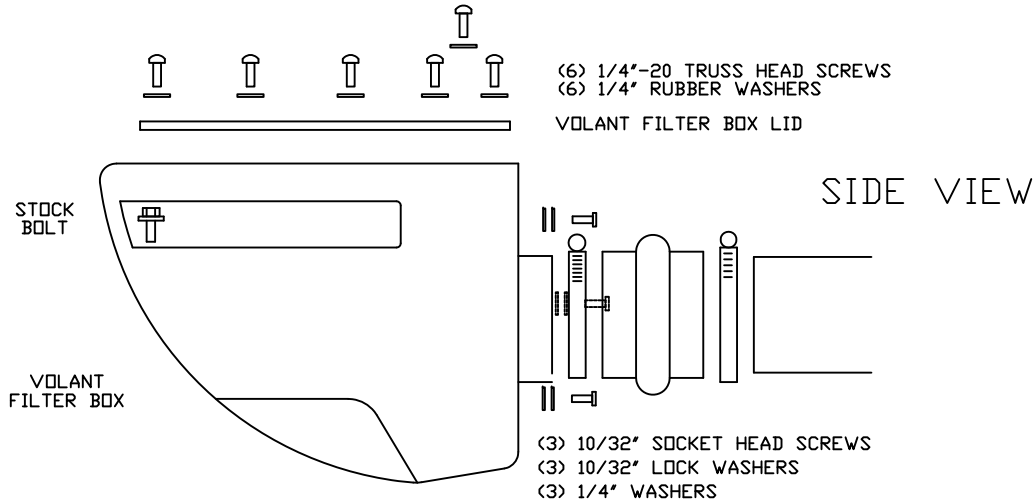

VOLANT COOL AIR INTAKES
 PART NO.: 17636
 INSTALLATION INSTRUCTIONS

17636 PARTS LIST

1	VOLANT FILTER BOX	1	3 1/2' X 3' HUMP HOSE
1	VOLANT FILTER BOX LID	3	10/32' SOCKET HEAD SCREWS
1	VOLANT AIR DUCT	3	10/32' LOCK WASHERS
1	VOLANT FILTER BOX ADAPTER	3	1/4' WASHERS
1	RAM FILTER W/CLAMP	1	1/2' RUBBER GROMMET
4	#056 CLAMPS	4	1/4"-20 TRUSS HEAD SCREWS
1	3 1/4' X 2 1/2' SLEEVE	4	1/4' RUBBER WASHERS

TOP VIEW

VOLANT COOL AIR INTAKES
 PART NO.: 37638
 INSTALLATION INSTRUCTIONS

37638 PARTS LIST					
1	VOLANT SCOOP	2	#072 CLAMP	2	1/4" NUTS
1	VOLANT SCOOP LID	1	4" ACCORDIAN SLEEVE	6	1/4"-20 TRUSS HEAD SCREWS
1	VOLANT RISER DUCT	1	VOLANT ADAPTER LID RING	6	1/4" RUBBER WASHERS
1	VOLANT HOOD DUCT	2	1/4"-20 BOLTS	2	10-32 X 1/4" PAN HEAD SCREWS
1	VOLANT ADAPTER LID	6	1/4" LOCK WASHERS	2	1/4"-20 X 1 1/2" SET SCREWS
1	VOLANT FILTER BOX	2	1/4" WASHERS	2	1/4"-20 SOCKET HEAD BOLTS
1	#064 CLAMP	4	7/8" FENDER WASHERS	1	VOLANT RISER DUCT BRACKET