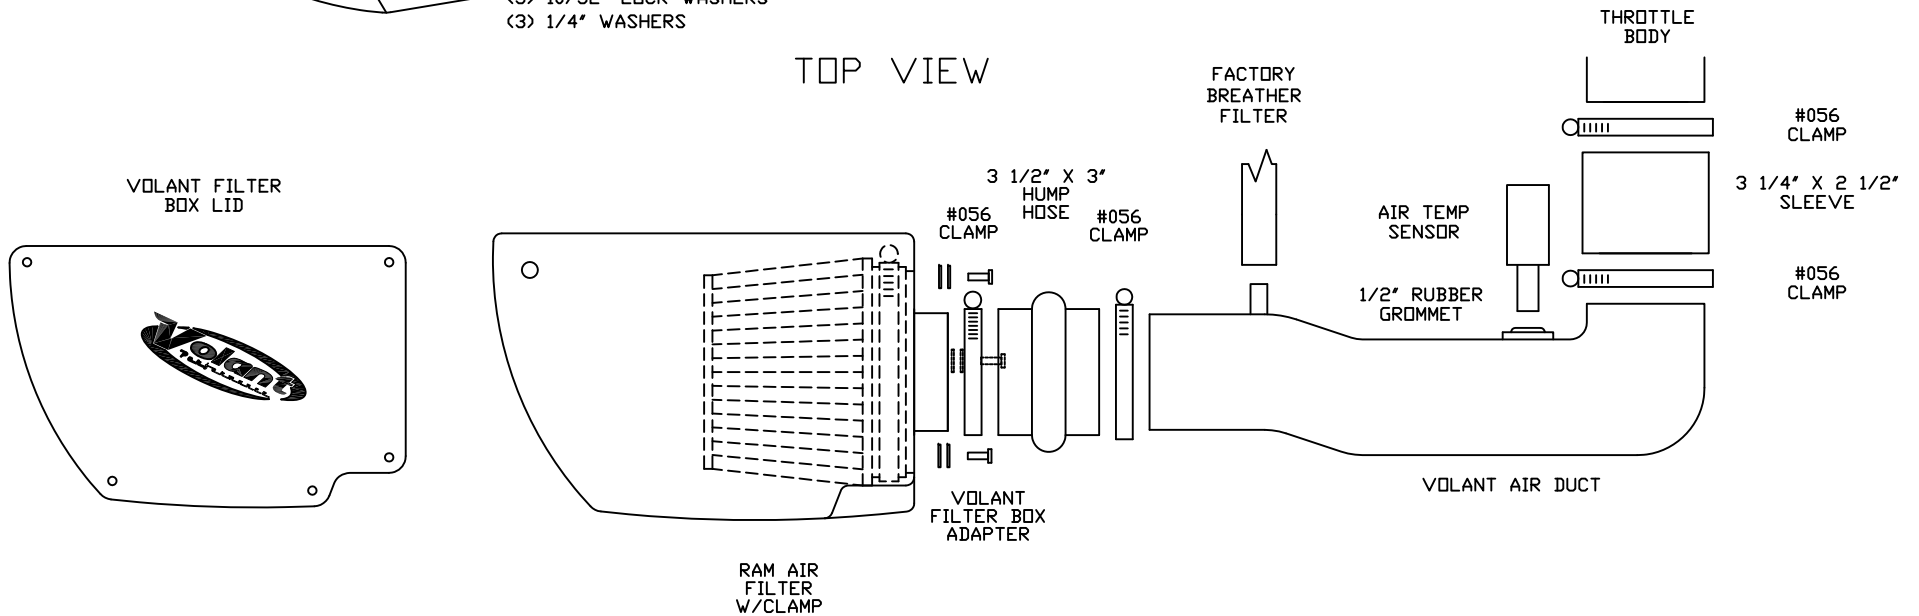

VOLANT COOL AIR INTAKES
 PART NO.: 17636
 INSTALLATION INSTRUCTIONS

17636 PARTS LIST

1	VOLANT FILTER BOX	1	3 1/2' X 3' HUMP HOSE
1	VOLANT FILTER BOX LID	3	10/32' SOCKET HEAD SCREWS
1	VOLANT AIR DUCT	3	10/32' LOCK WASHERS
1	VOLANT FILTER BOX ADAPTER	3	1/4' WASHERS
1	RAM FILTER W/CLAMP	1	1/2' RUBBER GROMMET
4	#056 CLAMPS	4	1/4"-20 TRUSS HEAD SCREWS
1	3 1/4' X 2 1/2' SLEEVE	4	1/4' RUBBER WASHERS

TOP VIEW

VOLANT COOL AIR INTAKES
 PART NO.: 37638
 INSTALLATION INSTRUCTIONS

37638 PARTS LIST					
1	VOLANT SCOOP	2	#072 CLAMP	2	1/4" NUTS
1	VOLANT SCOOP LID	1	4" ACCORDIAN SLEEVE	6	1/4"-20 TRUSS HEAD SCREWS
1	VOLANT RISER DUCT	1	VOLANT ADAPTER LID RING	6	1/4" RUBBER WASHERS
1	VOLANT HOOD DUCT	2	1/4"-20 BOLTS	2	10-32 X 1/4" PAN HEAD SCREWS
1	VOLANT ADAPTER LID	6	1/4" LOCK WASHERS	2	1/4"-20 X 1 1/2" SET SCREWS
1	VOLANT FILTER BOX	2	1/4" WASHERS	2	1/4"-20 SOCKET HEAD BOLTS
1	#064 CLAMP	4	7/8" FENDER WASHERS	1	VOLANT RISER DUCT BRACKET