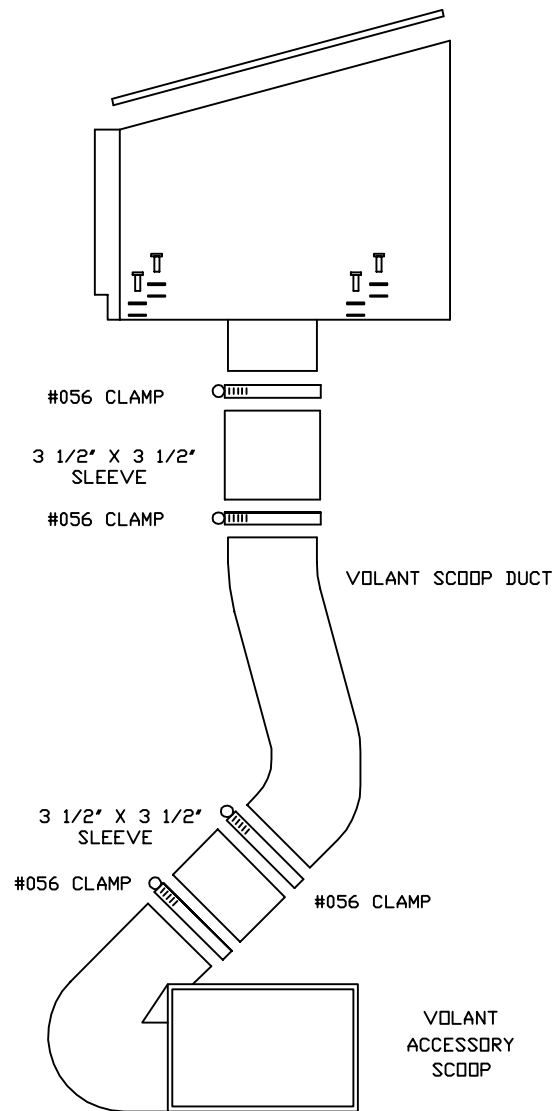

VOLANT COOL AIR INTAKES  
 PART NO.: 35960  
 INSTALLATION INSTRUCTIONS

35960 PARTS LIST	
1	VOLANT SCOOP DUCT
1	VOLANT ACCESSORY SCOOP
4	#056 CLAMPS
1	3 1/2' X 3 1/2' SLEEVE
1	3 1/2' X 2 1/2' SLEEVE

NOTE: VOLANT FILTER BOX  
 NOT INCLUDED WITH PART NO. 35960  
 SILVERADO SS SCOOP