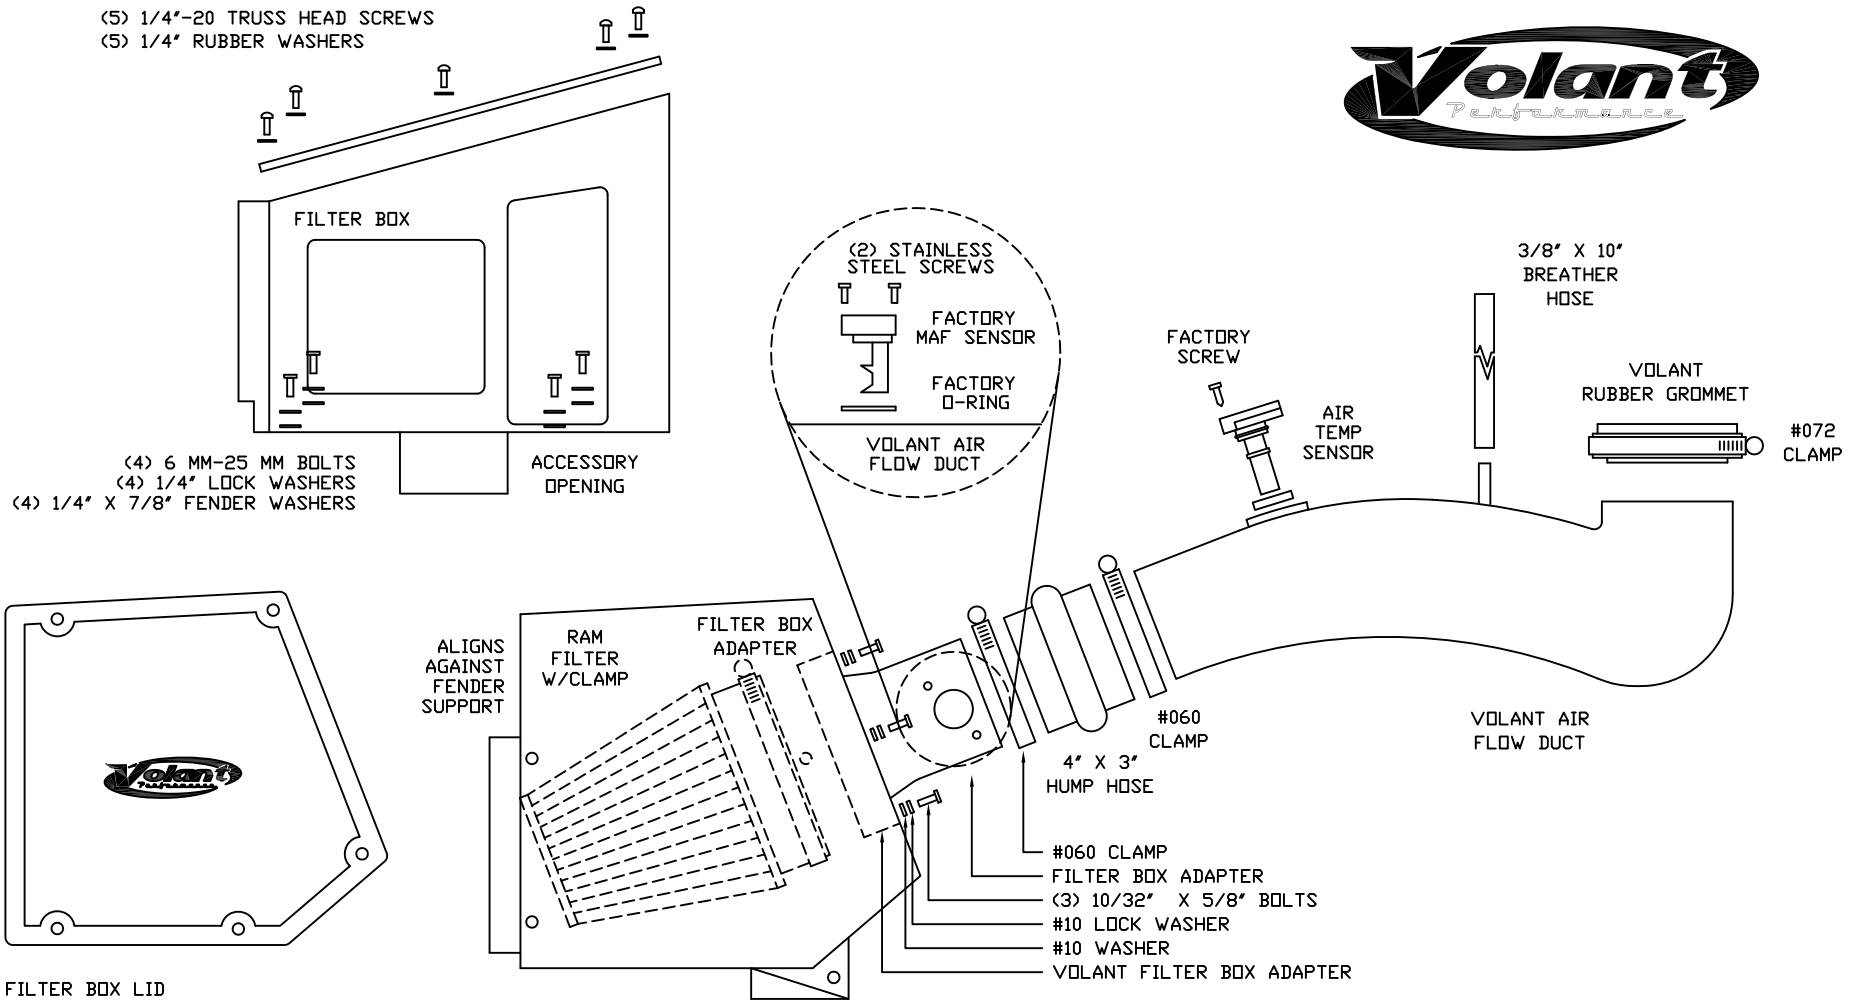

VOLANT COOL AIR INTAKES
 PART NO.: 15160
 INSTALLATION INSTRUCTIONS

15160 PARTS LIST

1	VOLANT FILTER BOX	1	4" X 3" HUMP HOSE	1	VOLANT RUBBER GROMMET
1	VOLANT FILTER BOX LID	2	#060 CLAMPS	1	3/8" X 10" BREATHER HOSE
1	VOLANT FILTER BOX ADAPTER	1	#072 CLAMP	2	4 MM X 12 SS SCREWS
1	VOLANT AIR FLOW DUCT	4	6 MM-25 BOLTS	3	#10 LOCK WASHERS
1	RAM FILTER W/CLAMP	3	10/32" X 5/8" BOLTS	3	#10 WASHERS
5	1/4"-20 TRUSS HEAD SCREWS	4	1/4" X 7/8" FENDER WASHERS		
5	1/4" RUBBER WASHERS	4	1/4" LOCK WASHERS		

NOTE: MUST REMOVE NEGATIVE BATTERY CABLE

VOLANT COOL AIR INTAKES
 PART NO.: 35353
 INSTALLATION INSTRUCTIONS

35353 PARTS LIST			
1	VOLANT RAM AIR SCOOP	4	1/4" LOCK WASHERS
2	#060 CLAMPS	1	6 MM NUT
1	3 3/4" X 6 1/2" SLEEVE	1	VOLANT 7057353534 BRACKET
3	1/4"-20 BOLTS	1	VOLANT 7057353531 BRACKET
1	6 MM BOLT	1	VOLANT 705735353 BRACKET
3	1/4" WASHERS	1	VOLANT 7057353535 BRACKET
2	1/4" X 7/8" WASHERS	1	VOLANT 7057353533 BRACKET