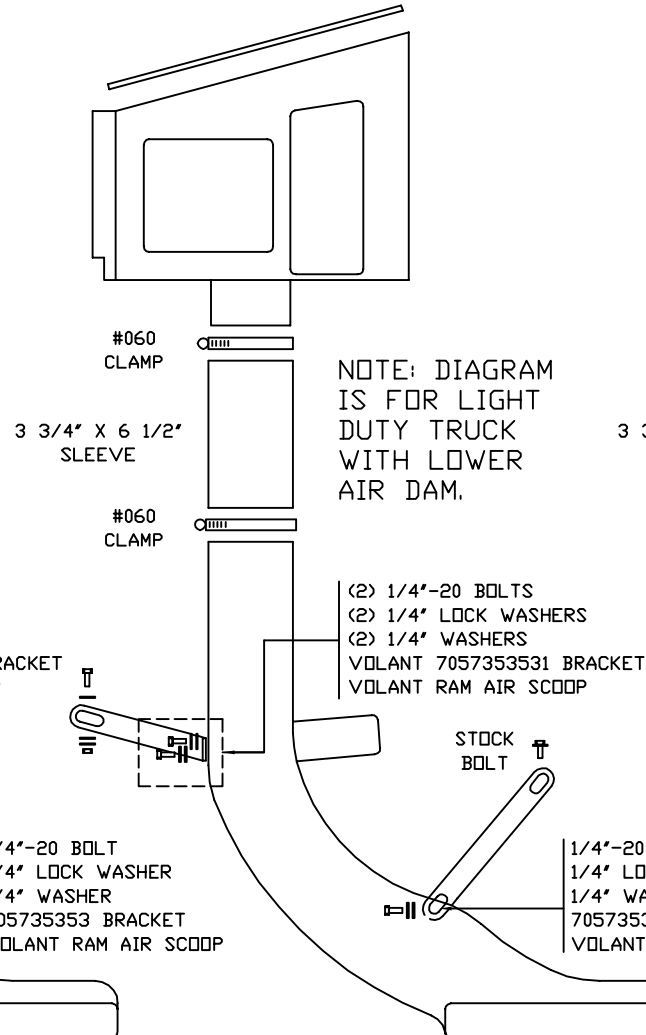

VOLANT COOL AIR INTAKES
 PART NO.: 15160
 INSTALLATION INSTRUCTIONS

15160 PARTS LIST

1	VOLANT FILTER BOX	1	4" X 3" HUMP HOSE	1	VOLANT RUBBER GROMMET
1	VOLANT FILTER BOX LID	2	#060 CLAMPS	1	3/8" X 10" BREATHER HOSE
1	VOLANT FILTER BOX ADAPTER	1	#072 CLAMP	2	4 MM X 12 SS SCREWS
1	VOLANT AIR FLOW DUCT	4	6 MM-25 BOLTS	3	#10 LOCK WASHERS
1	RAM FILTER W/CLAMP	3	10/32" X 5/8" BOLTS	3	#10 WASHERS
5	1/4"-20 TRUSS HEAD SCREWS	4	1/4" X 7/8" FENDER WASHERS		
5	1/4" RUBBER WASHERS	4	1/4" LOCK WASHERS		

NOTE: MUST REMOVE NEGATIVE BATTERY CABLE

VOLANT COOL AIR INTAKES
 PART NO.: 35353
 INSTALLATION INSTRUCTIONS

35353 PARTS LIST			
1	VOLANT RAM AIR SCOOP	4	1/4" LOCK WASHERS
2	#060 CLAMPS	1	6 MM NUT
1	3 3/4" X 6 1/2" SLEEVE	1	VOLANT 7057353534 BRACKET
3	1/4"-20 BOLTS	1	VOLANT 7057353531 BRACKET
1	6 MM BOLT	1	VOLANT 705735353 BRACKET
3	1/4" WASHERS	1	VOLANT 7057353535 BRACKET
2	1/4" X 7/8" WASHERS	1	VOLANT 7057353533 BRACKET

FIGURE A.

FIGURE B.

FIGURE C.