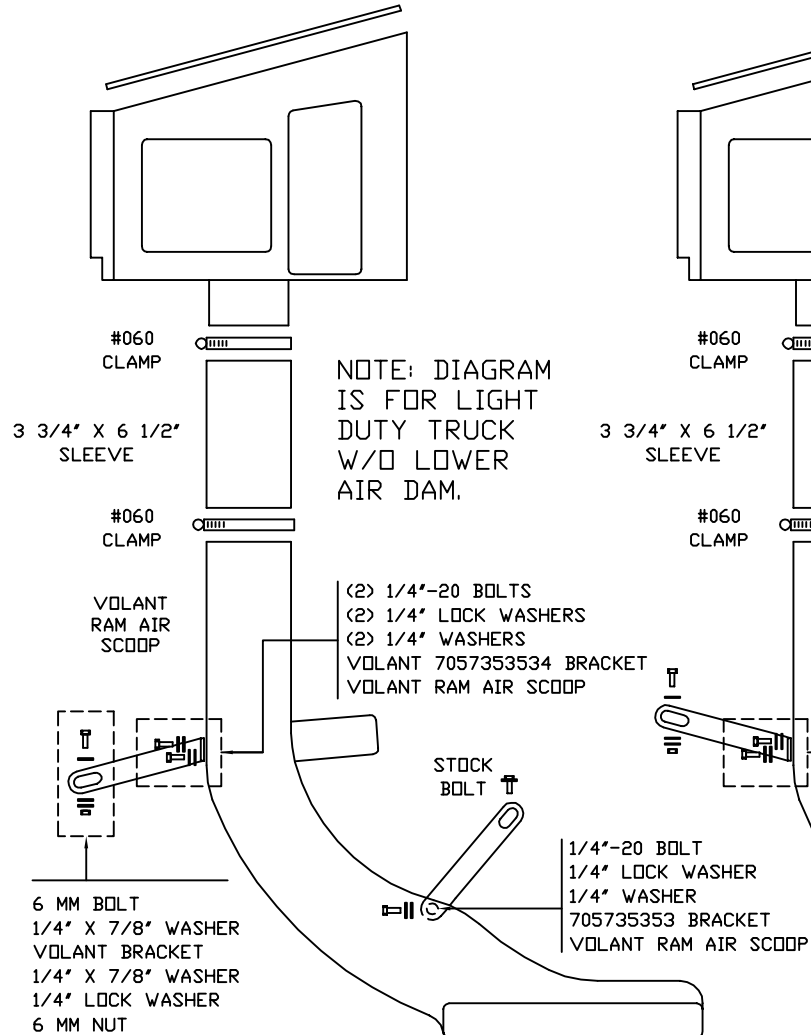

VOLANT COOL AIR INTAKES
 PART NO.: 15160
 INSTALLATION INSTRUCTIONS

15160 PARTS LIST

1	VOLANT FILTER BOX	1	4" X 3" HUMP HOSE	1	VOLANT RUBBER GROMMET
1	VOLANT FILTER BOX LID	2	#060 CLAMPS	1	3/8" X 10" BREATHER HOSE
1	VOLANT FILTER BOX ADAPTER	1	#072 CLAMP	2	4 MM X 12 SS SCREWS
1	VOLANT AIR FLOW DUCT	4	6 MM-25 BOLTS	3	#10 LOCK WASHERS
1	RAM FILTER W/CLAMP	3	10/32" X 5/8" BOLTS	3	#10 WASHERS
5	1/4"-20 TRUSS HEAD SCREWS	4	1/4" X 7/8" FENDER WASHERS		
5	1/4" RUBBER WASHERS	4	1/4" LOCK WASHERS		

NOTE: MUST REMOVE NEGATIVE BATTERY CABLE

VOLANT COOL AIR INTAKES
 PART NO.: 35353
 INSTALLATION INSTRUCTIONS

35353 PARTS LIST			
1	VOLANT RAM AIR SCOOP	4	1/4" LOCK WASHERS
2	#060 CLAMPS	1	6 MM NUT
1	3 3/4" X 6 1/2" SLEEVE	1	VOLANT 7057353534 BRACKET
3	1/4"-20 BOLTS	1	VOLANT 7057353531 BRACKET
1	6 MM BOLT	1	VOLANT 705735353 BRACKET
3	1/4" WASHERS	1	VOLANT 7057353535 BRACKET
2	1/4" X 7/8" WASHERS	1	VOLANT 7057353533 BRACKET

FIGURE A.

FIGURE B.

FIGURE C.