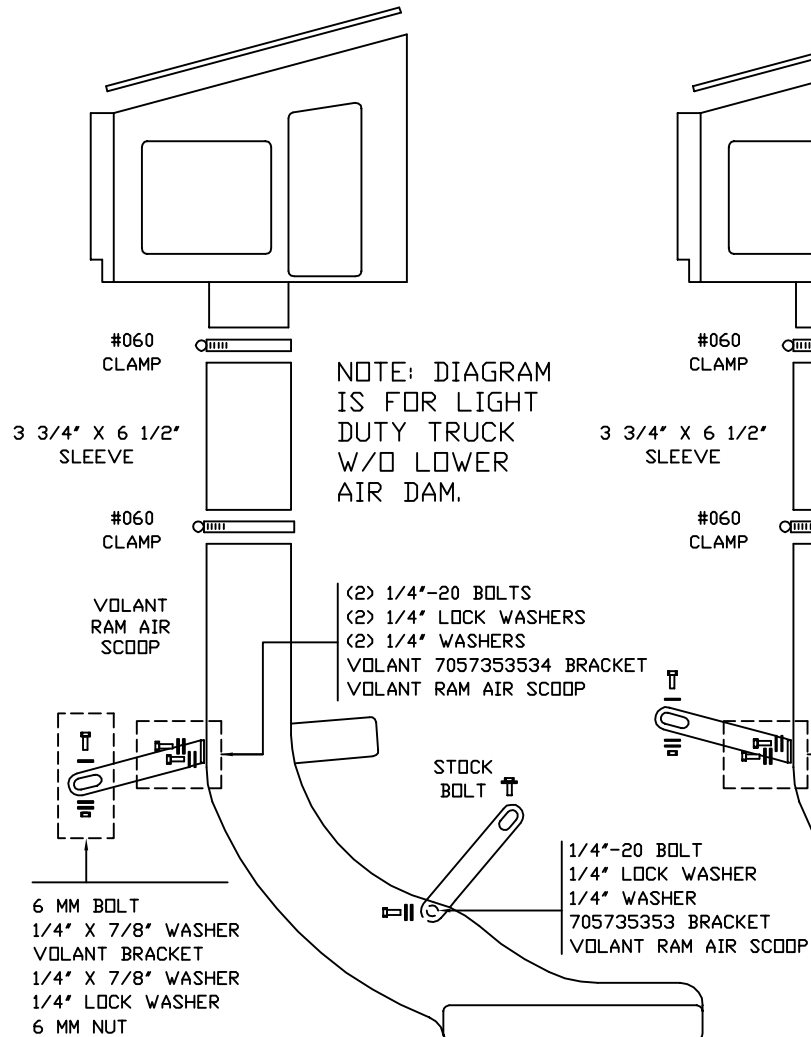

VOLANT COOL AIR INTAKES
 PART NO.: 15460
 INSTALLATION INSTRUCTIONS

15460 PARTS LIST

1	VOLANT FILTER BOX	1	4" X 3" HUMP HOSE	1	VOLANT RUBBER GROMMET
1	VOLANT FILTER BOX LID	2	#060 CLAMPS	1	3/8" X 10" BREATHER HOSE
1	VOLANT FILTER BOX ADAPTER	1	#072 CLAMP	2	4 MM X 12 SS SCREWS
1	VOLANT AIR FLOW DUCT	4	6 MM-25 BOLTS	3	#10 LOCK WASHERS
1	RAM FILTER W/CLAMP	3	10/32" X 5/8" BOLTS	3	#10 WASHERS
5	1/4"-20 TRUSS HEAD SCREWS	4	1/4" X 7/8" FENDER WASHERS		
5	1/4" RUBBER WASHERS	4	1/4" LOCK WASHERS		

(5) 1/4"-20 TRUSS HEAD SCREWS
 (5) 1/4" RUBBER WASHERS

(4) 6 MM-25 MM BOLTS
 (4) 1/4" LOCK WASHERS
 (4) 1/4" X 7/8" FENDER WASHERS

FILTER BOX LID

NOTE: MUST REMOVE NEGATIVE BATTERY CABLE

VOLANT COOL AIR INTAKES
 PART NO.: 35353
 INSTALLATION INSTRUCTIONS

35353 PARTS LIST

1	VOLANT RAM AIR SCOOP	4	1/4" LOCK WASHERS
2	#060 CLAMPS	1	6 MM NUT
1	3 3/4" X 6 1/2" SLEEVE	1	VOLANT 7057353534 BRACKET
3	1/4"-20 BOLTS	1	VOLANT 7057353531 BRACKET
1	6 MM BOLT	1	VOLANT 705735353 BRACKET
3	1/4" WASHERS	1	VOLANT 7057353535 BRACKET
2	1/4" X 7/8" WASHERS	1	VOLANT 7057353533 BRACKET

FIGURE A.

FIGURE B.

FIGURE C.