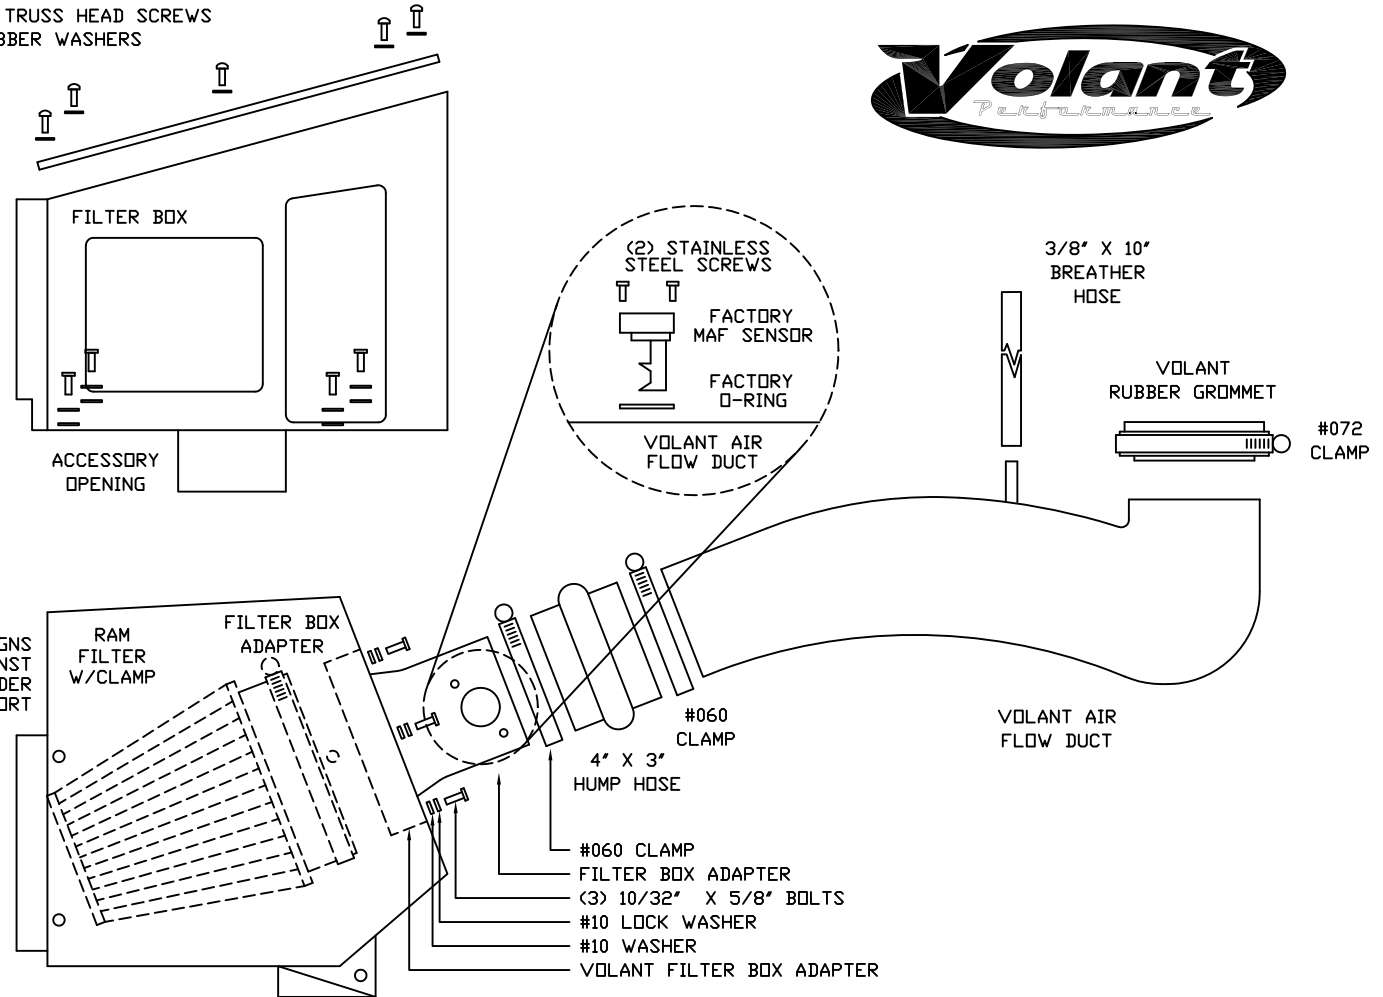

VOLANT COOL AIR INTAKES
 PART NO.: 15460
 INSTALLATION INSTRUCTIONS

15460 PARTS LIST

1	VOLANT FILTER BOX	1	4" X 3" HUMP HOSE	1	VOLANT RUBBER GROMMET
1	VOLANT FILTER BOX LID	2	#060 CLAMPS	1	3/8" X 10" BREATHER HOSE
1	VOLANT FILTER BOX ADAPTER	1	#072 CLAMP	2	4 MM X 12 SS SCREWS
1	VOLANT AIR FLOW DUCT	4	6 MM-25 BOLTS	3	#10 LOCK WASHERS
1	RAM FILTER W/CLAMP	3	10/32" X 5/8" BOLTS	3	#10 WASHERS
5	1/4"-20 TRUSS HEAD SCREWS	4	1/4" X 7/8" FENDER WASHERS		
5	1/4" RUBBER WASHERS	4	1/4" LOCK WASHERS		

(5) 1/4"-20 TRUSS HEAD SCREWS
 (5) 1/4" RUBBER WASHERS

(4) 6 MM-25 MM BOLTS
 (4) 1/4" LOCK WASHERS
 (4) 1/4" X 7/8" FENDER WASHERS

FILTER BOX LID

NOTE: MUST REMOVE NEGATIVE BATTERY CABLE

VOLANT COOL AIR INTAKES
 PART NO.: 35353
 INSTALLATION INSTRUCTIONS

35353 PARTS LIST

1	VOLANT RAM AIR SCOOP	4	1/4" LOCK WASHERS
2	#060 CLAMPS	1	6 MM NUT
1	3 3/4" X 6 1/2" SLEEVE	1	VOLANT 7057353534 BRACKET
3	1/4"-20 BOLTS	1	VOLANT 7057353531 BRACKET
1	6 MM BOLT	1	VOLANT 705735353 BRACKET
3	1/4" WASHERS	1	VOLANT 7057353535 BRACKET
2	1/4" X 7/8" WASHERS	1	VOLANT 7057353533 BRACKET