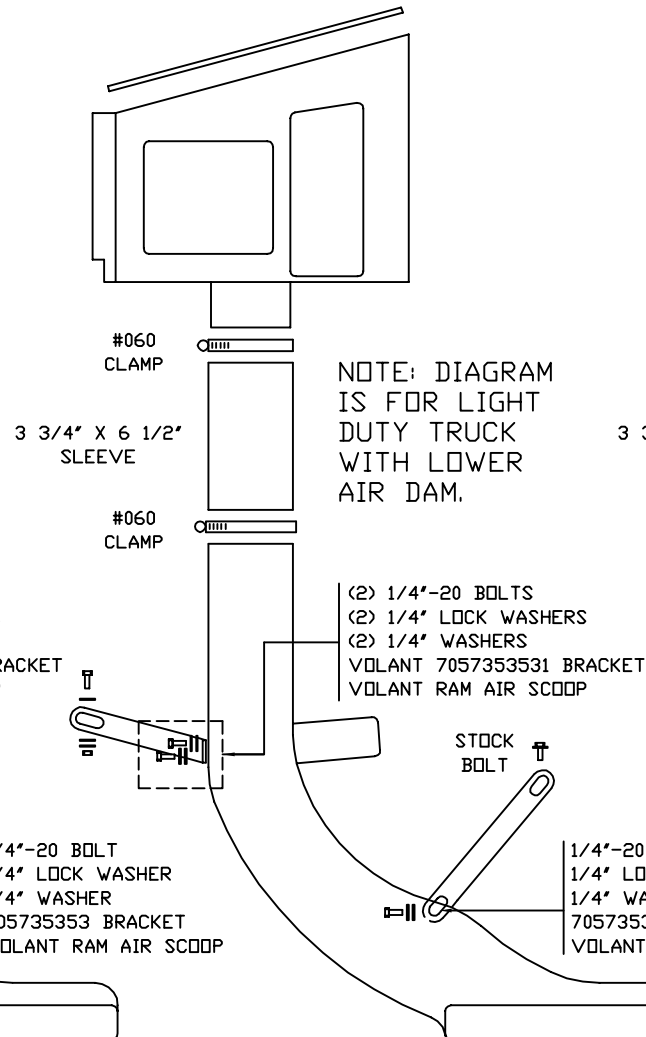

(5) 1/4"-20 TRUSS HEAD SCREWS
 (5) 1/4" RUBBER WASHERS

(4) 6 MM-25 MM BOLTS
 (4) 1/4" LOCK WASHERS
 (4) 1/4" X 7/8" FENDER WASHERS

FILTER BOX LID

NOTE: MUST REMOVE NEGATIVE BATTERY CABLE

VOLANT COOL AIR INTAKES
 PART NO.: 35353
 INSTALLATION INSTRUCTIONS

35353 PARTS LIST

1	VOLANT RAM AIR SCOOP	4	1/4" LOCK WASHERS
2	#060 CLAMPS	1	6 MM NUT
1	3 3/4" X 6 1/2" SLEEVE	1	VOLANT 7057353534 BRACKET
3	1/4"-20 BOLTS	1	VOLANT 7057353531 BRACKET
1	6 MM BOLT	1	VOLANT 705735353 BRACKET
3	1/4" WASHERS	1	VOLANT 7057353535 BRACKET
2	1/4" X 7/8" WASHERS	1	VOLANT 7057353533 BRACKET

FIGURE A.

FIGURE B.

FIGURE C.