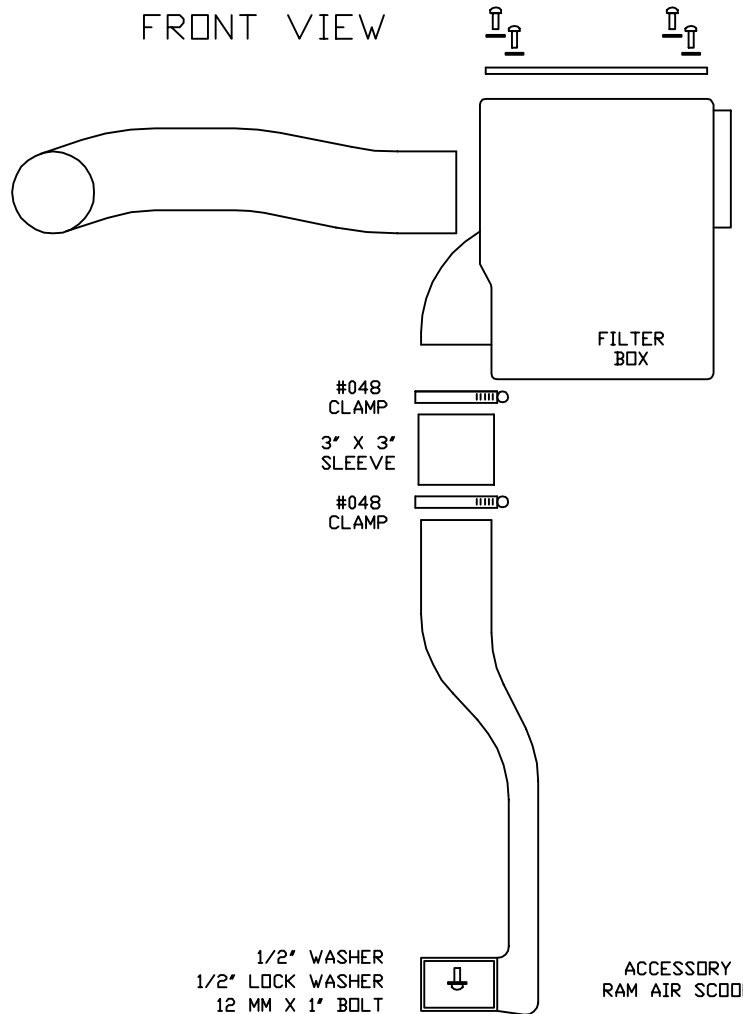

VOLANT COOL AIR INTAKES  
 PART NO.: 32856  
 INSTALLATION INSTRUCTIONS

32856 PARTS LIST

1	ACCESSORY RAM AIR SCOOP
1	3' X 3' SLEEVE
1	#048 CLAMPS
1	12 MM X 1' BOLT
1	1/2" WASHER
1	1/2" LOCK WASHER

FRONT VIEW

SIDE VIEW