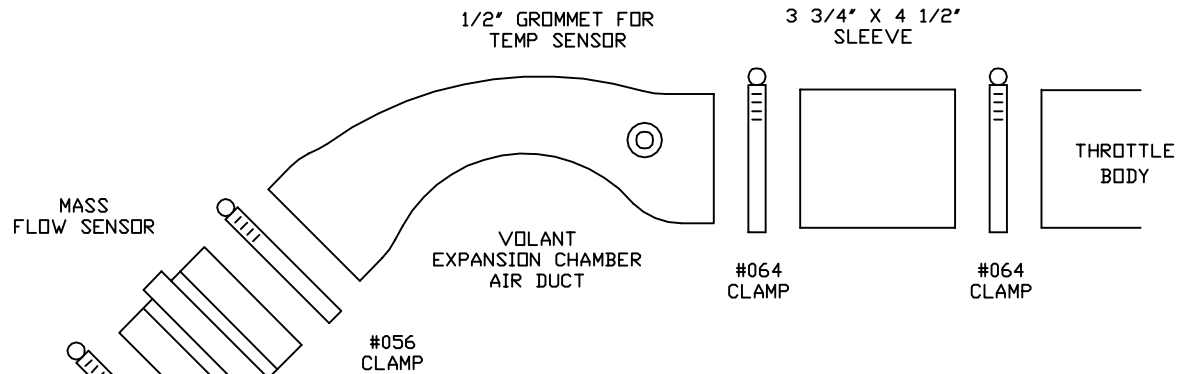

VOLANT COOL AIR INTAKES
 PART NO.: 25857C
 INSTALLATION INSTRUCTIONS

25857C PARTS LIST

1	VOLANT DUAL AIR DUCT
1	VOLANT EXPANSION CHAMBER DUCT
2	POWER STACK FILTER W/CLAMPS
1	#056 CLAMP
3	#064 CLAMPS
2	3 3/4" X 4 1/2" SLEEVE
1	1/2" GROMMET

NOTE: INSERT
 MASS FLOW
 SENSOR INSIDE
 VOLANT
 EXPANSION
 CHAMBER DUCT