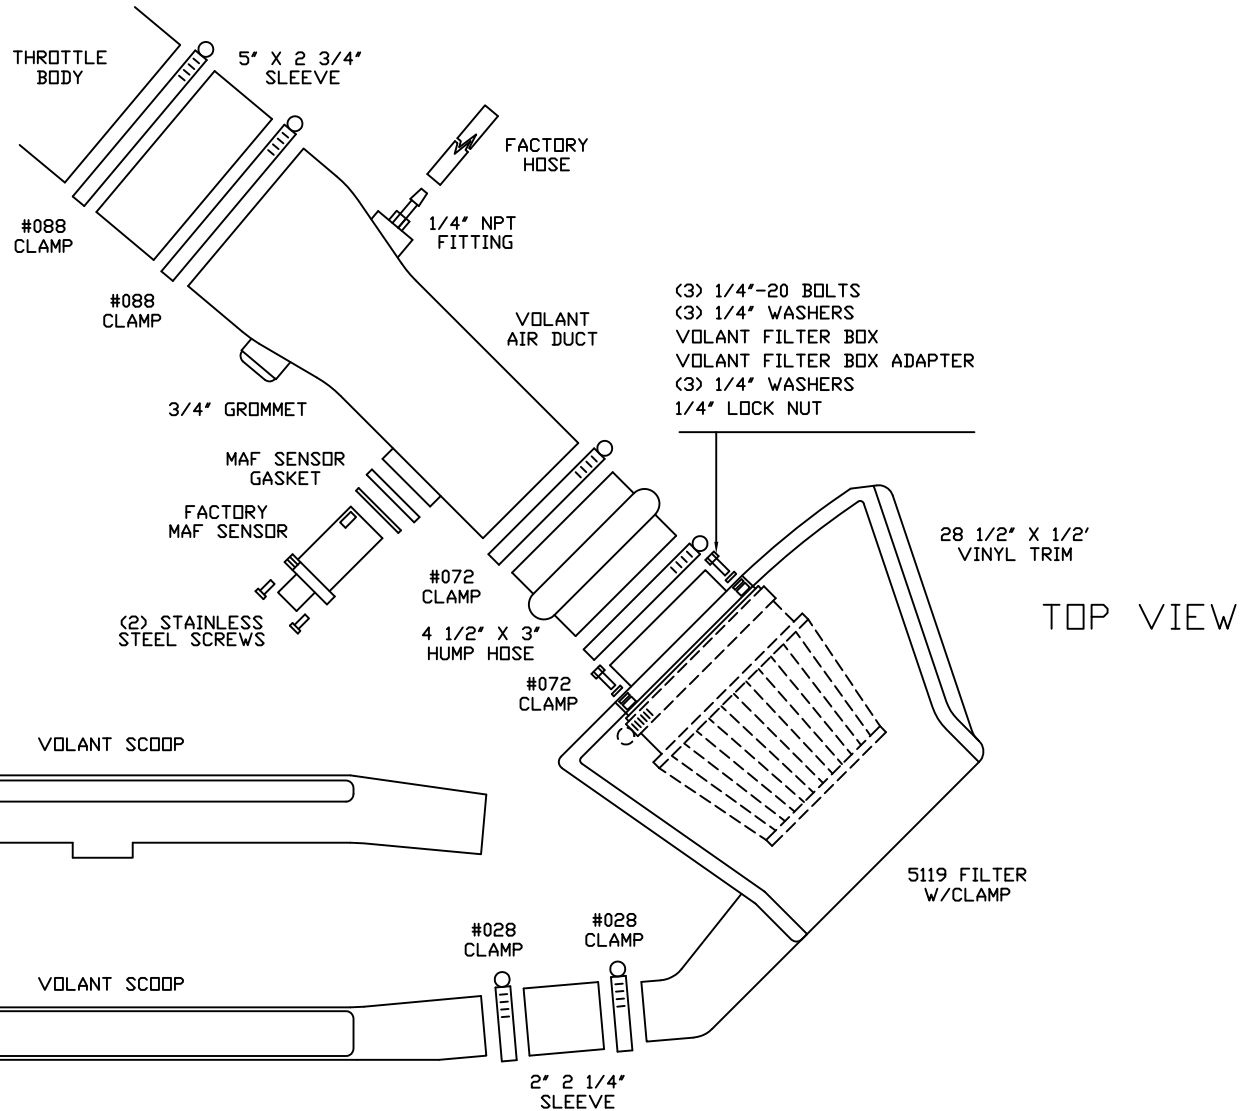

VOLANT COOL AIR INTAKES
 PART NO.: 19858
 INSTALLATION INSTRUCTIONS

19858 PARTS LIST

1	VOLANT FILTER BOX	1	4' X 3' HUMP HOSE	4	1/4"-20 BOLTS
1	VOLANT AIR DUCT	2	#088 CLAMP	8	1/4' WASHERS
1	VOLANT FILTER BOX ADAPTER	2	#072 CLAMPS	1	1/4' LOCK WASHERS
1	VOLANT SCOOP	1	#028 CLAMP	1	1/4' LOCK NUT
1	5119 FILTER W/CLAMP	1	1/4" NPT FITTING	1	VOLANT BRACKET
1	5' X 2 3/4' SLEEVE	1	3/4' GROMMET	1	28 1/2' X 1/2' VINYL TRIM
1	2' 2 1/4' SLEEVE	1	19754 SENSOR GASKET		
1	4 1/2' X 3' HUMP HOSE	2	STAINLESS SCREWS		

FRONT VIEW

TOP VIEW

TOP VIEW