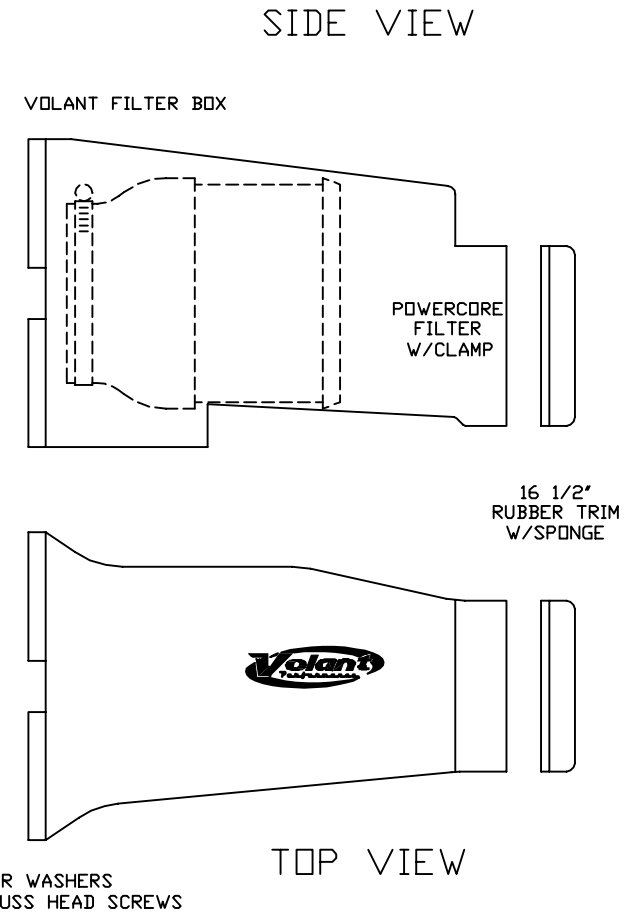

VOLANT AIR INTAKE SYSTEMS
 PART NO.: 198546
 INSTALLATION INSTRUCTIONS

198546 PARTS LIST

1	VOLANT FILTER BOX	1	3 1/2" HUMPH HOSE	1	3/16" GASKET
1	VOLANT FILTER BOX ADAPTER	1	3 1/2" X 3" RUBBER REDUCER	1	16 1/2" RUBBER TRIM W/SPONGE
1	VOLANT AIR DUCT	4	1/2"-20 BOLTS	1	3/4" X 5" BREATHER HOSE
1	POWERCORE FILTER W/CLAMP	4	1/2"-20 TRUSS HEAD SCREWS	1	3/4" X 3 1/2" BREATHER HOSE
1	#048 CLAMP	4	1/4" LOCK WASHERS	1	5/8" X 4 1/2" BREATHER HOSE
3	#056 CLAMPS	4	1/4" RUBBER WASHERS		
1	3/4" ELBOW FITTING	1	1/2" RUBBER GROMMET		