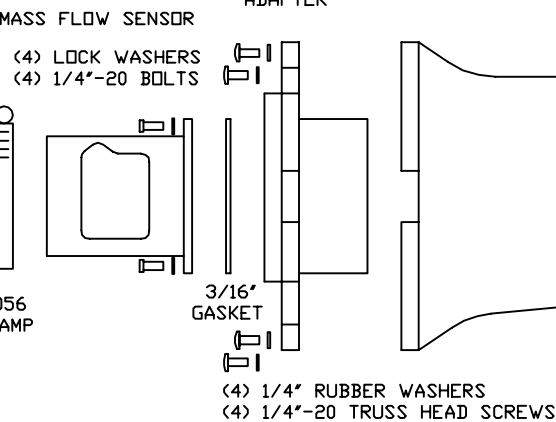

VOLANT AIR INTAKE SYSTEMS
 PART NO.: 198546
 INSTALLATION INSTRUCTIONS

198546 PARTS LIST

1	VOLANT FILTER BOX	1	3 1/2" HUMPH HOSE	1	3/16" GASKET
1	VOLANT FILTER BOX ADAPTER	1	3 1/2" X 3" RUBBER REDUCER	1	16 1/2" RUBBER TRIM W/SPONGE
1	VOLANT AIR DUCT	4	1/2"-20 BOLTS	1	3/4" X 5" BREATHER HOSE
1	POWERCORE FILTER W/CLAMP	4	1/2"-20 TRUSS HEAD SCREWS	1	3/4" X 3 1/2" BREATHER HOSE
1	#048 CLAMP	4	1/4" LOCK WASHERS	1	5/8" X 4 1/2" BREATHER HOSE
3	#056 CLAMPS	4	1/4" RUBBER WASHERS		
1	3/4" ELBOW FITTING	1	1/2" RUBBER GROMMET		