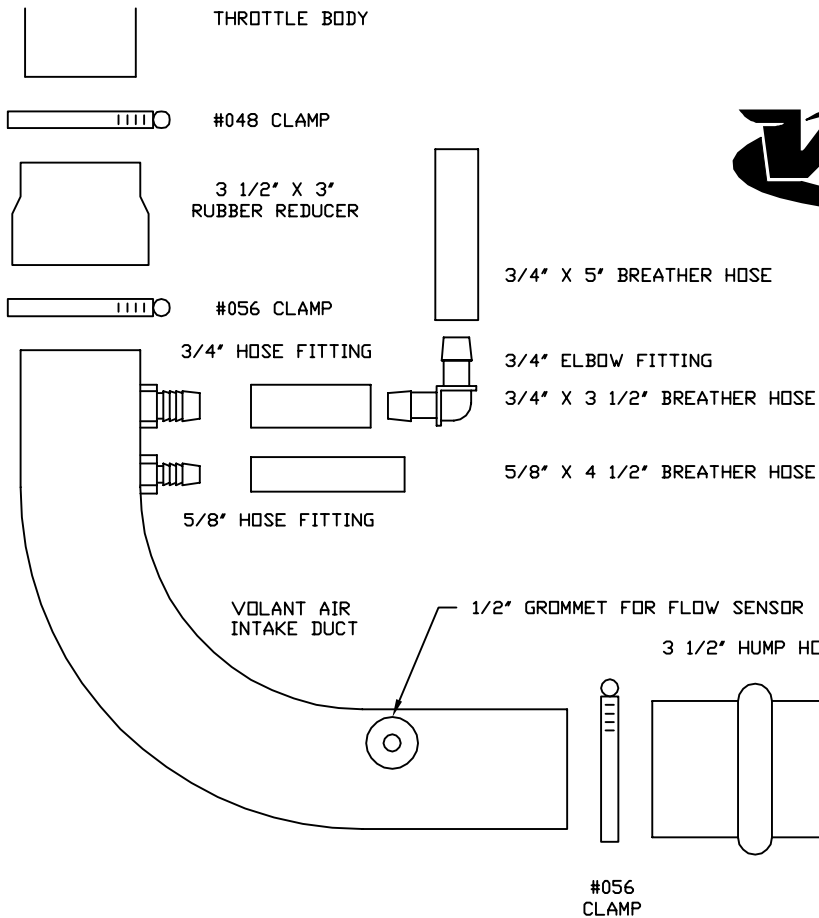

VOLANT AIR INTAKE SYSTEMS
 PART NO.: 198546
 INSTALLATION INSTRUCTIONS

198546 PARTS LIST

1	VOLANT FILTER BOX	1	3 1/2" HUMPH HOSE	1	3/16" GASKET
1	VOLANT FILTER BOX ADAPTER	1	3 1/2" X 3" RUBBER REDUCER	1	16 1/2" RUBBER TRIM W/SPONGE
1	VOLANT AIR DUCT	4	1/2"-20 BOLTS	1	3/4" X 5" BREATHER HOSE
1	POWERCORE FILTER W/CLAMP	4	1/2"-20 TRUSS HEAD SCREWS	1	3/4" X 3 1/2" BREATHER HOSE
1	#048 CLAMP	4	1/4" LOCK WASHERS	1	5/8" X 4 1/2" BREATHER HOSE
3	#056 CLAMPS	4	1/4" RUBBER WASHERS		
1	3/4" ELBOW FITTING	1	1/2" RUBBER GROMMET		