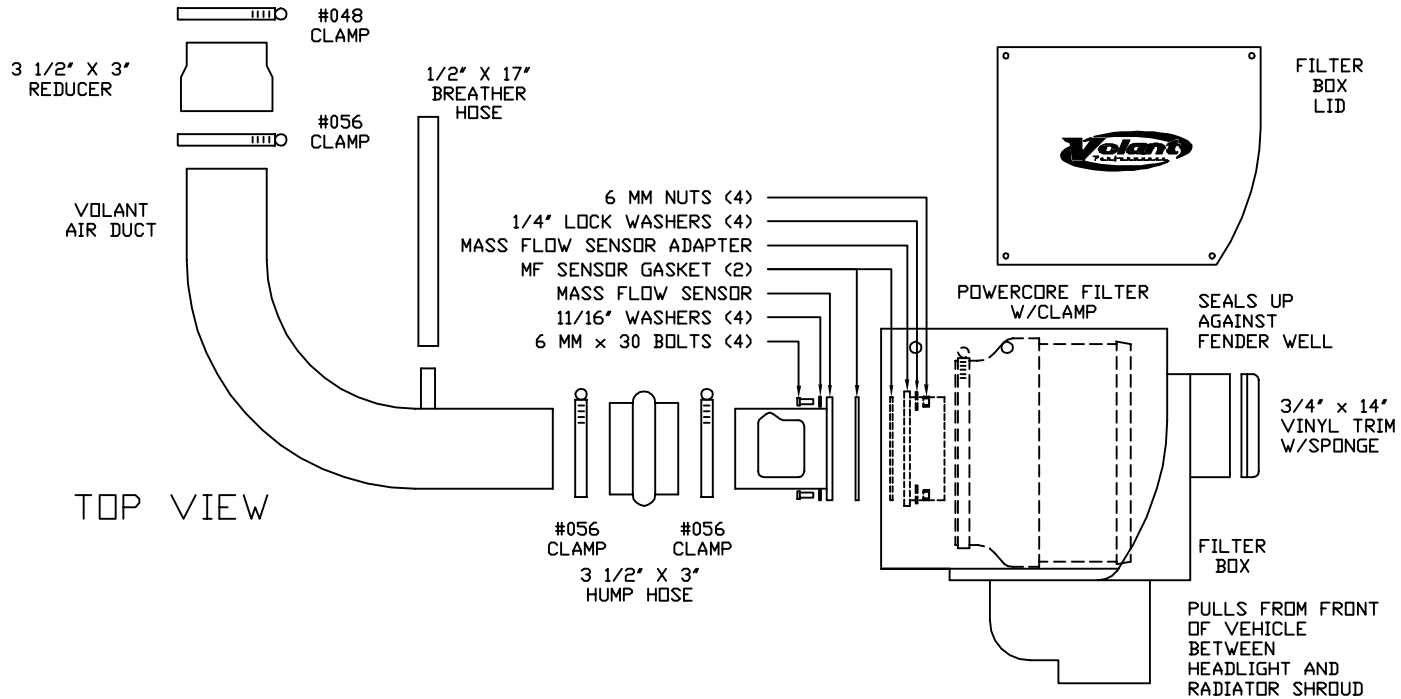

VOLANT AIR INTAKE SYSTEMS
 PART NO.: 197466
 INSTALLATION INSTRUCTIONS

197466 PARTS LIST

1	FILTER BOX	1	3 1/2" X 3" REDUCER	6	6 MM X 30 BOLTS
1	FILTER BOX LID	1	3 1/2" X 3" HUMP HOSE	2	5/8" WASHERS
1	VOLANT AIR DUCT	4	1/4"-20 TRUSS HEAD SCREWS	2	7/8" FENDER WASHERS
1	MASS FLOW SENSOR ADAPTER	4	1/4" RUBBER WASHERS	2	MASS FLOW SENSOR GASKET
1	POWERCORE FILTER W/CLAMP	6	6 MM NUTS	1	1/2" X 17" BREATHER HOSE
1	#048 CLAMPS	6	1/4" LOCK WASHERS	1	3/4" X 14" VINYL TRIM
3	#056 CLAMPS	4	1/4" WASHERS		

TOP VIEW