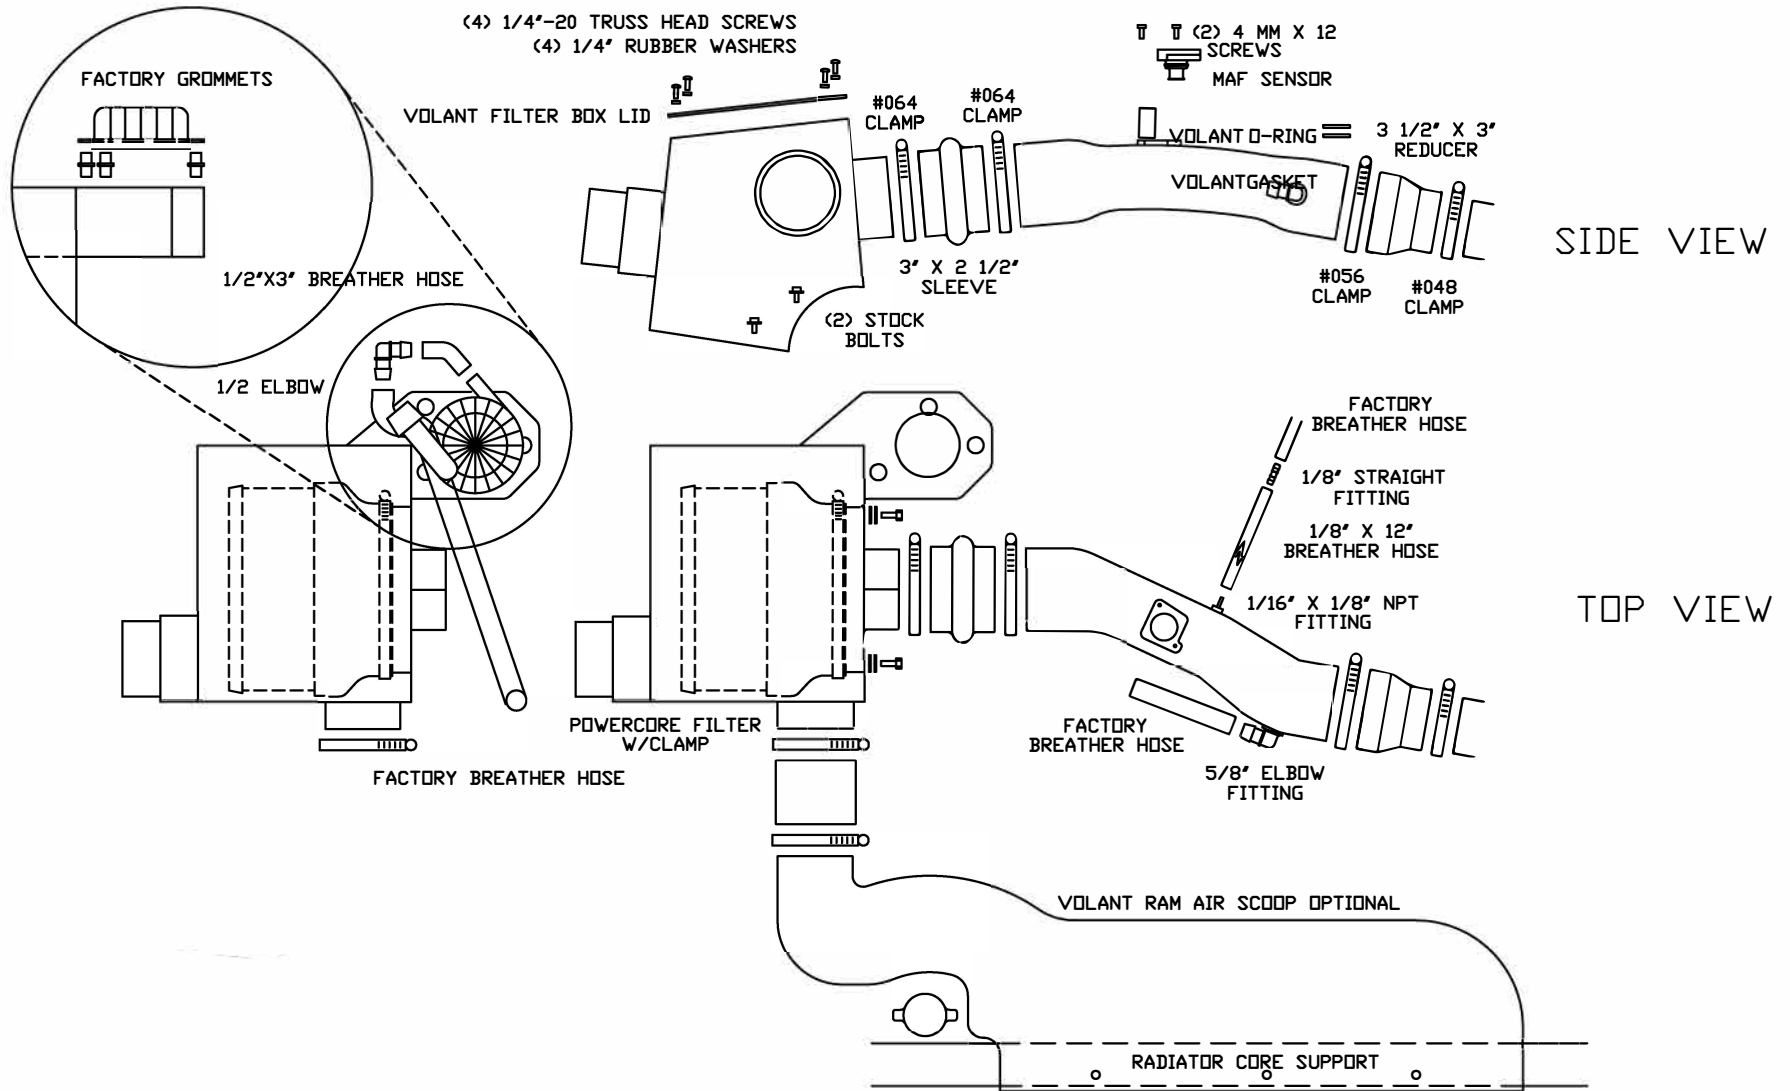

VOLANT COOL AIR INTAKES
PART NO.: 185406

185406 PARTS LIST		1	4' X 3' HUMP HOSE	2	1/4" X 11/16" WASHER
1	VOLANT FILTER BOX	1	3 1/2" X 3" REDUCER	2	4MM X 12 SCREWS
1	VOLANT DUCT	2	5/8" ELBOW FITTINGS	4	TRUSS HEAD SCREWS
1	VOLANT ADAPTER	1	1/8" ELBOW FITTING	4	1/4" RUBBER WASHERS
1	POWERCORE FILTER W/CLAMP	1	1/8" NPT FITTING	1	5/8" RUBBER GROMMET
1	VOLANT FILTER BOX LID	2	1/4"-20 BOLTS	1	5/8" X 3" BREATHER HOSE
1	#048 CLAMPS	2	6 MM X 16 BOLTS	1	MAF GASKET
1	#056 CLAMPS	4	1/4" LOCK WASHERS	1	VOLANT O-RING
2	#064 CLAMPS	2	1/4" WASHERS		