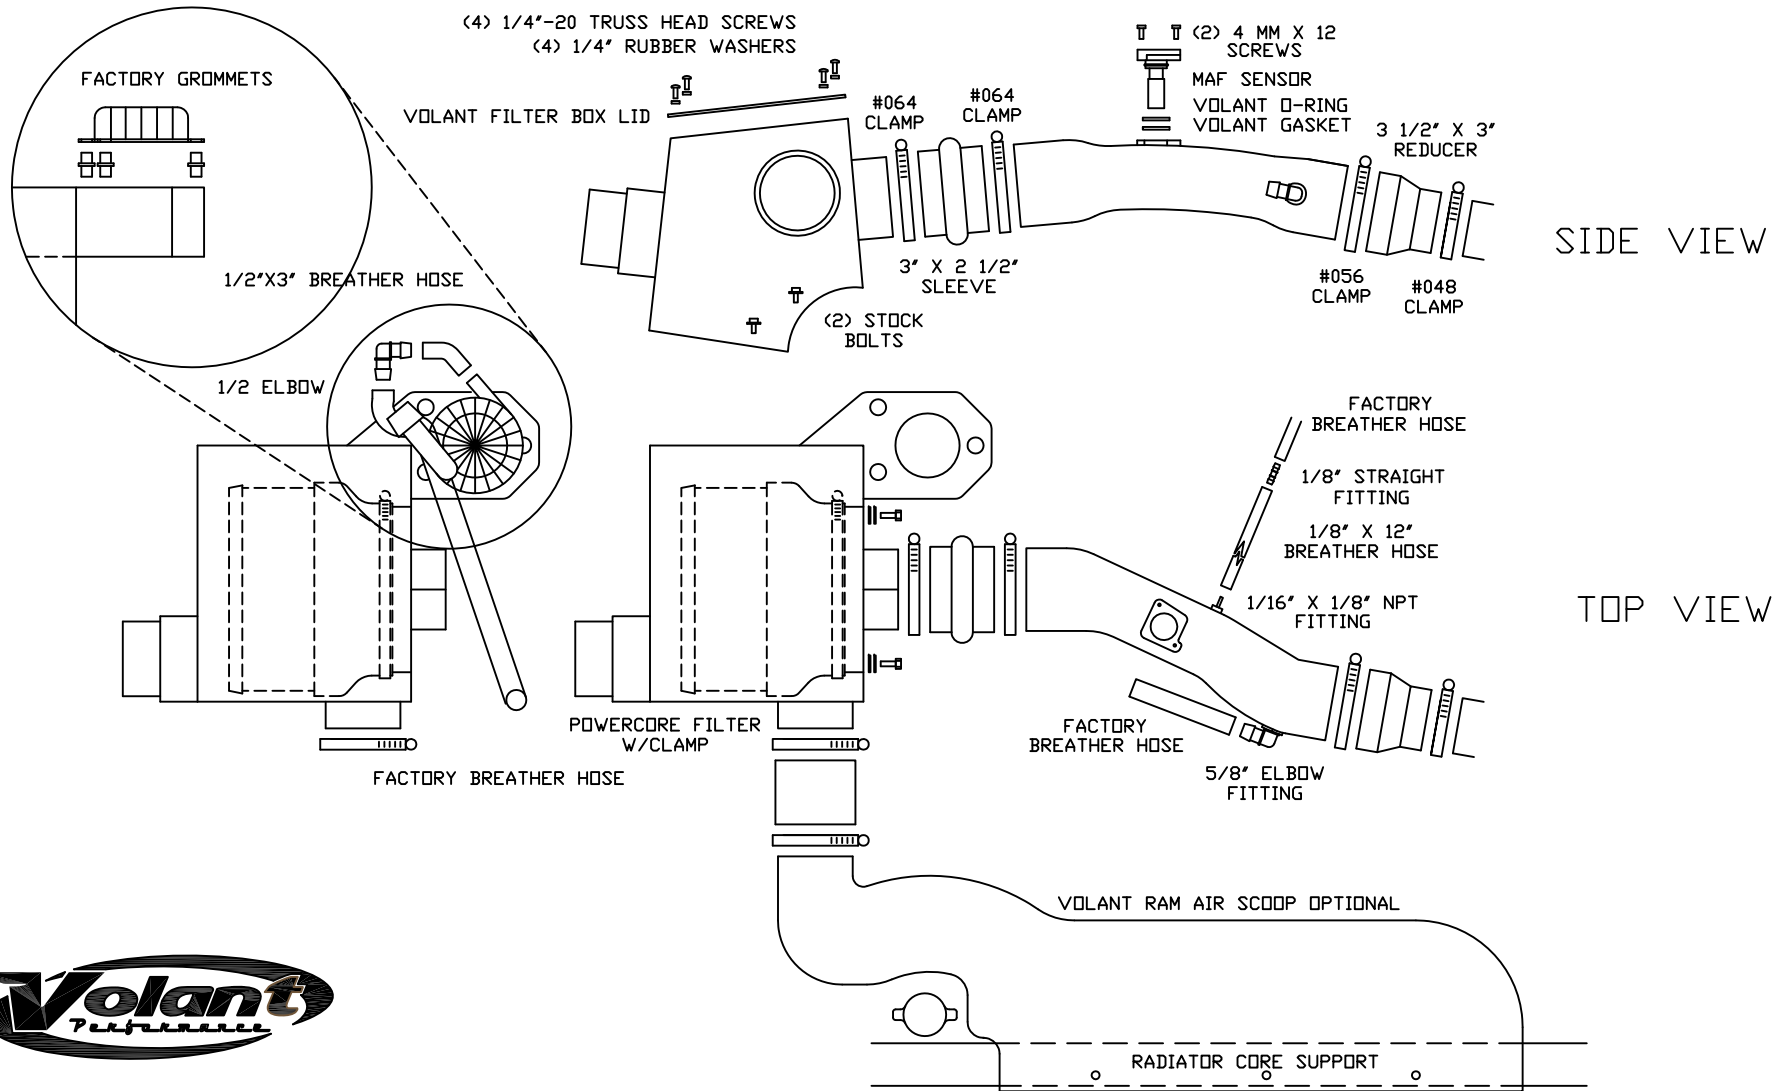

VOLANT COOL AIR INTAKES
 PART NO.: 185406
 INSTALLATION INSTRUCTIONS

185406 PARTS LIST		1	4' X 3' HUMP HOSE	2	1/4" X 11/16" WASHER
1	VOLANT FILTER BOX	1	3 1/2" X 3" REDUCER	2	4MM X 12 SCREWS
1	VOLANT DUCT	2	5/8" ELBOW FITTINGS	4	TRUSS HEAD SCREWS
1	VOLANT ADAPTER	1	1/8" ELBOW FITTING	4	1/4" RUBBER WASHERS
1	POWERCORE FILTER W/CLAMP	1	1/8" NPT FITTING	1	5/8" RUBBER GROMMET
1	VOLANT FILTER BOX LID	2	1/4"-20 BOLTS	1	5/8" X 3" BREATHER HOSE
1	#048 CLAMPS	2	6 MM X 16 BOLTS	1	MAF GASKET
1	#056 CLAMPS	4	1/4" LOCK WASHERS	1	VOLANT O-RING
2	#064 CLAMPS	2	1/4" WASHERS		