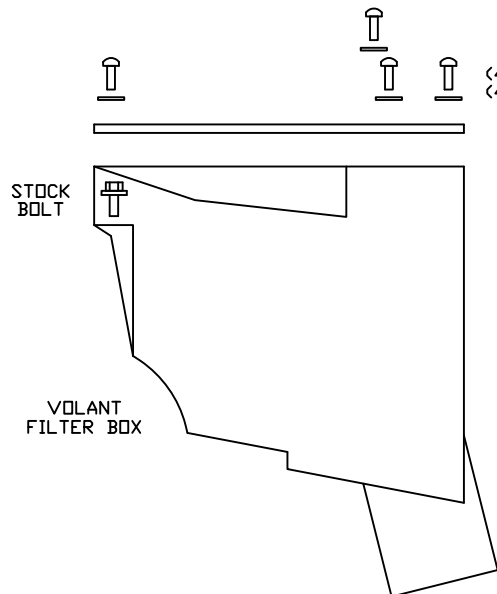

VOLANT COOL AIR INTAKES
 PART NO.: 17638
 INSTALLATION INSTRUCTIONS

17638 PARTS LIST

1	VOLANT FILTER BOX	4	1/4"-20 TRUSS HEAD SCREWS	3	1/4" WASHERS
1	VOLANT FILTER BOX LID	4	1/4" RUBBER WASHERS		
1	VOLANT AIR DUCT	1	3' X 2 1/2" SLEEVE		
1	VOLANT FILTER BOX ADAPTER	1	3 1/2' X 3' HUMP HOSE		
1	RAM FILTER W/CLAMP	1	1/2" RUBBER GROMMET		
2	#048 CLAMPS	3	10/32" SOCKET HEAD SCREWS		
2	#056 CLAMPS	3	10/32" LOCK WASHERS		

SIDE VIEW

TOP VIEW