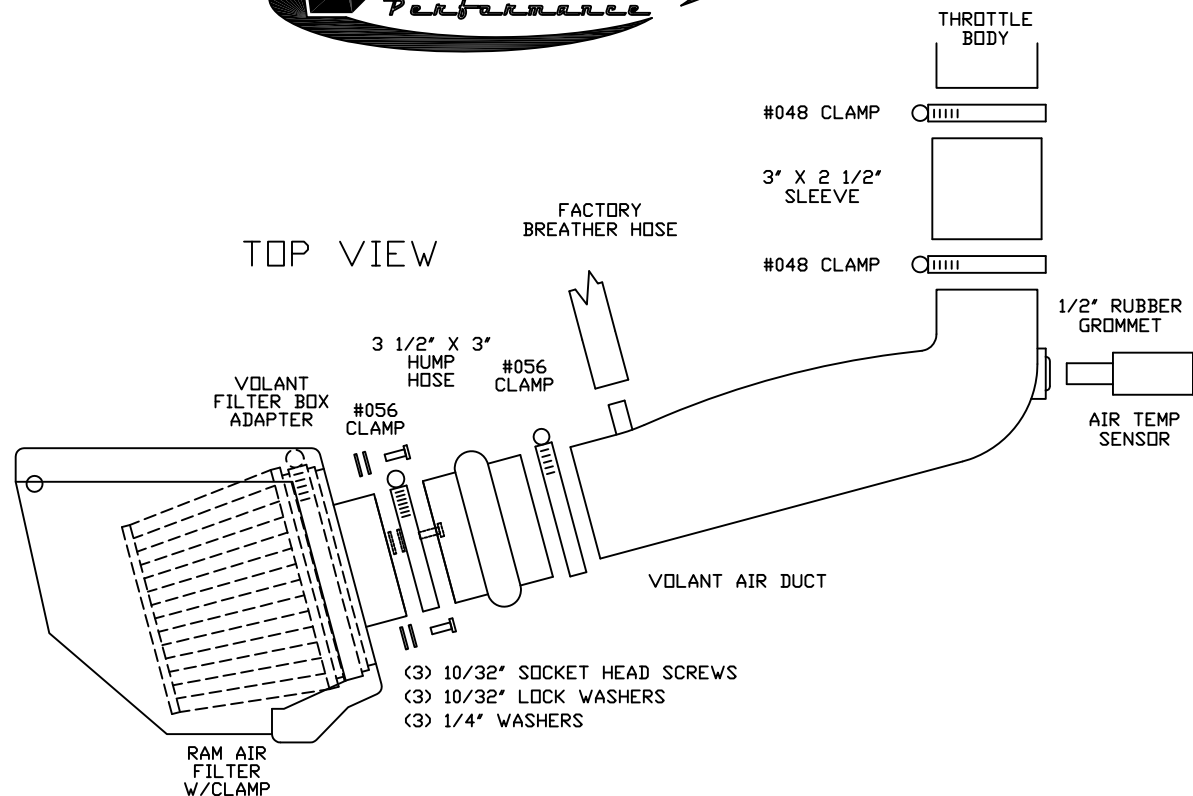

VOLANT COOL AIR INTAKES
 PART NO.: 17638
 INSTALLATION INSTRUCTIONS

17638 PARTS LIST

1	VOLANT FILTER BOX	4	1/4"-20 TRUSS HEAD SCREWS	3	1/4" WASHERS
1	VOLANT FILTER BOX LID	4	1/4" RUBBER WASHERS		
1	VOLANT AIR DUCT	1	3' X 2 1/2" SLEEVE		
1	VOLANT FILTER BOX ADAPTER	1	3 1/2' X 3' HUMP HOSE		
1	RAM FILTER W/CLAMP	1	1/2" RUBBER GROMMET		
2	#048 CLAMPS	3	10/32" SOCKET HEAD SCREWS		
2	#056 CLAMPS	3	10/32" LOCK WASHERS		

SIDE VIEW

TOP VIEW