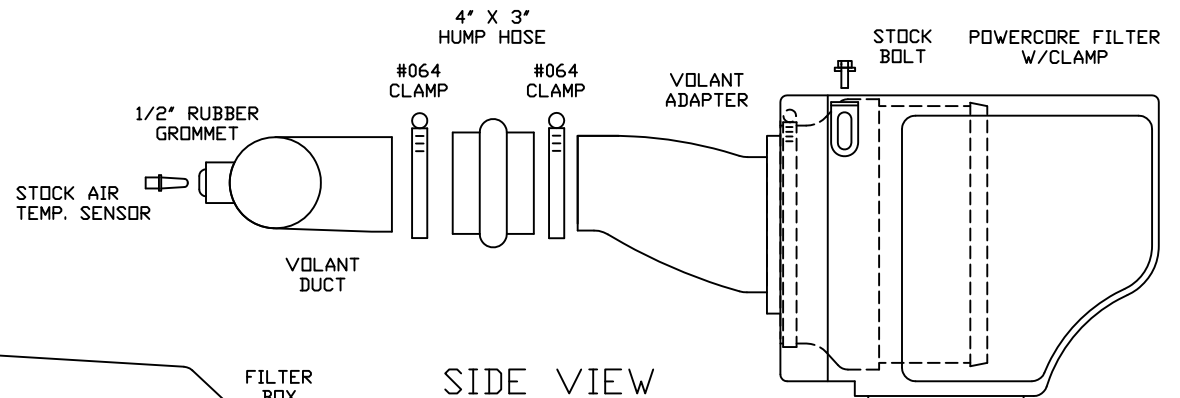

VOLANT COOL AIR INTAKES  
 PART NO.: 162576  
 INSTALLATION INSTRUCTIONS

162576 PARTS LIST

1	VOLANT FILTER BOX	2	#064 CLAMPS	1	6 MM NUT
1	VOLANT FILTER BOX ADAPTER	1	3 1/2" X 2 3/4" SLEEVE	1	18634 VOLANT BRACKET
1	VOLANT RAM AIR SCOOP	1	3" X 3" SLEEVE	1	29068 VOLANT BRACKET
1	VOLANT DUCT	1	4" X 3" HUMP HOSE	1	1/2" RUBBER GROMMET
1	POWERCORE FILTER W/CLAMP	2	1/4"-20 BOLTS	1	1/2" X 14" BREATHER HOSE
2	#048 CLAMPS	3	1/4" WASHERS	1	1/2" X 11" VINYL TRIM
2	#056 CLAMPS	1	1/4" LOCK WASEHRS		

TOP VIEW

FRONT VIEW

SIDE VIEW