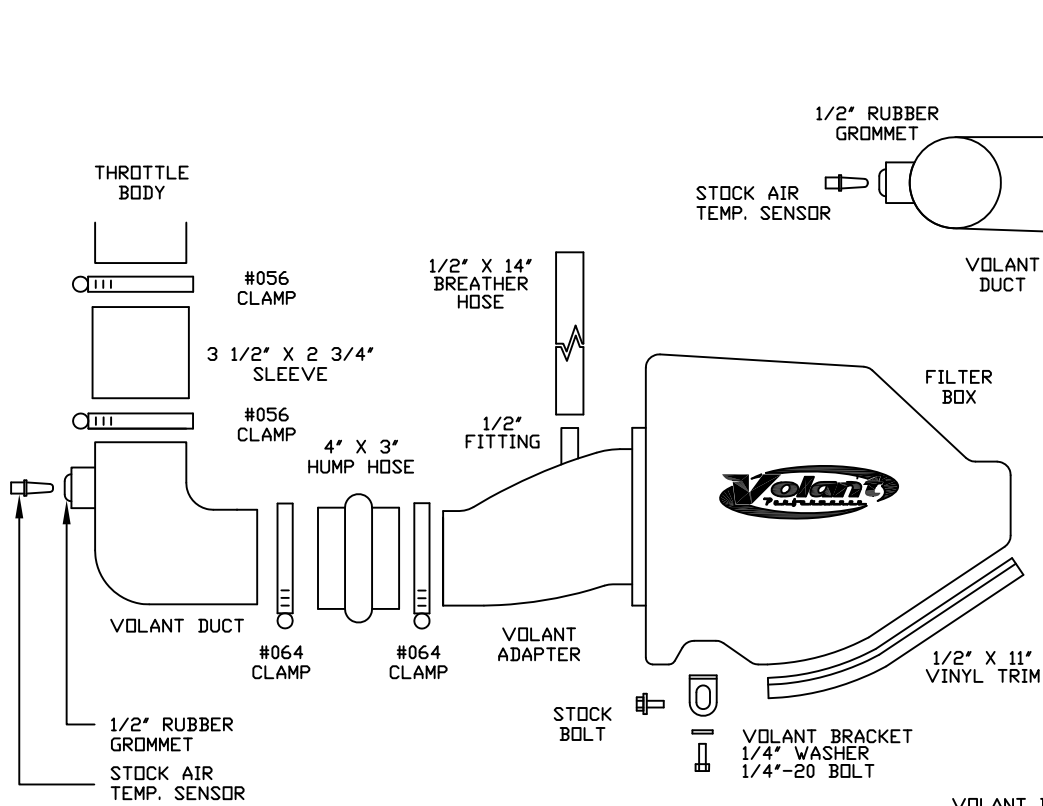

VOLANT COOL AIR INTAKES  
 PART NO.: 162576  
 INSTALLATION INSTRUCTIONS

162576 PARTS LIST

1	VOLANT FILTER BOX	2	#064 CLAMPS	1	6 MM NUT
1	VOLANT FILTER BOX ADAPTER	1	3 1/2" X 2 3/4" SLEEVE	1	18634 VOLANT BRACKET
1	VOLANT RAM AIR SCOOP	1	3" X 3" SLEEVE	1	29068 VOLANT BRACKET
1	VOLANT DUCT	1	4" X 3" HUMP HOSE	1	1/2" RUBBER GROMMET
1	POWERCORE FILTER W/CLAMP	2	1/4"-20 BOLTS	1	1/2" X 14" BREATHER HOSE
2	#048 CLAMPS	3	1/4" WASHERS	1	1/2" X 11" VINYL TRIM
2	#056 CLAMPS	1	1/4" LOCK WASEHRS		

TOP VIEW

FRONT VIEW

SIDE VIEW