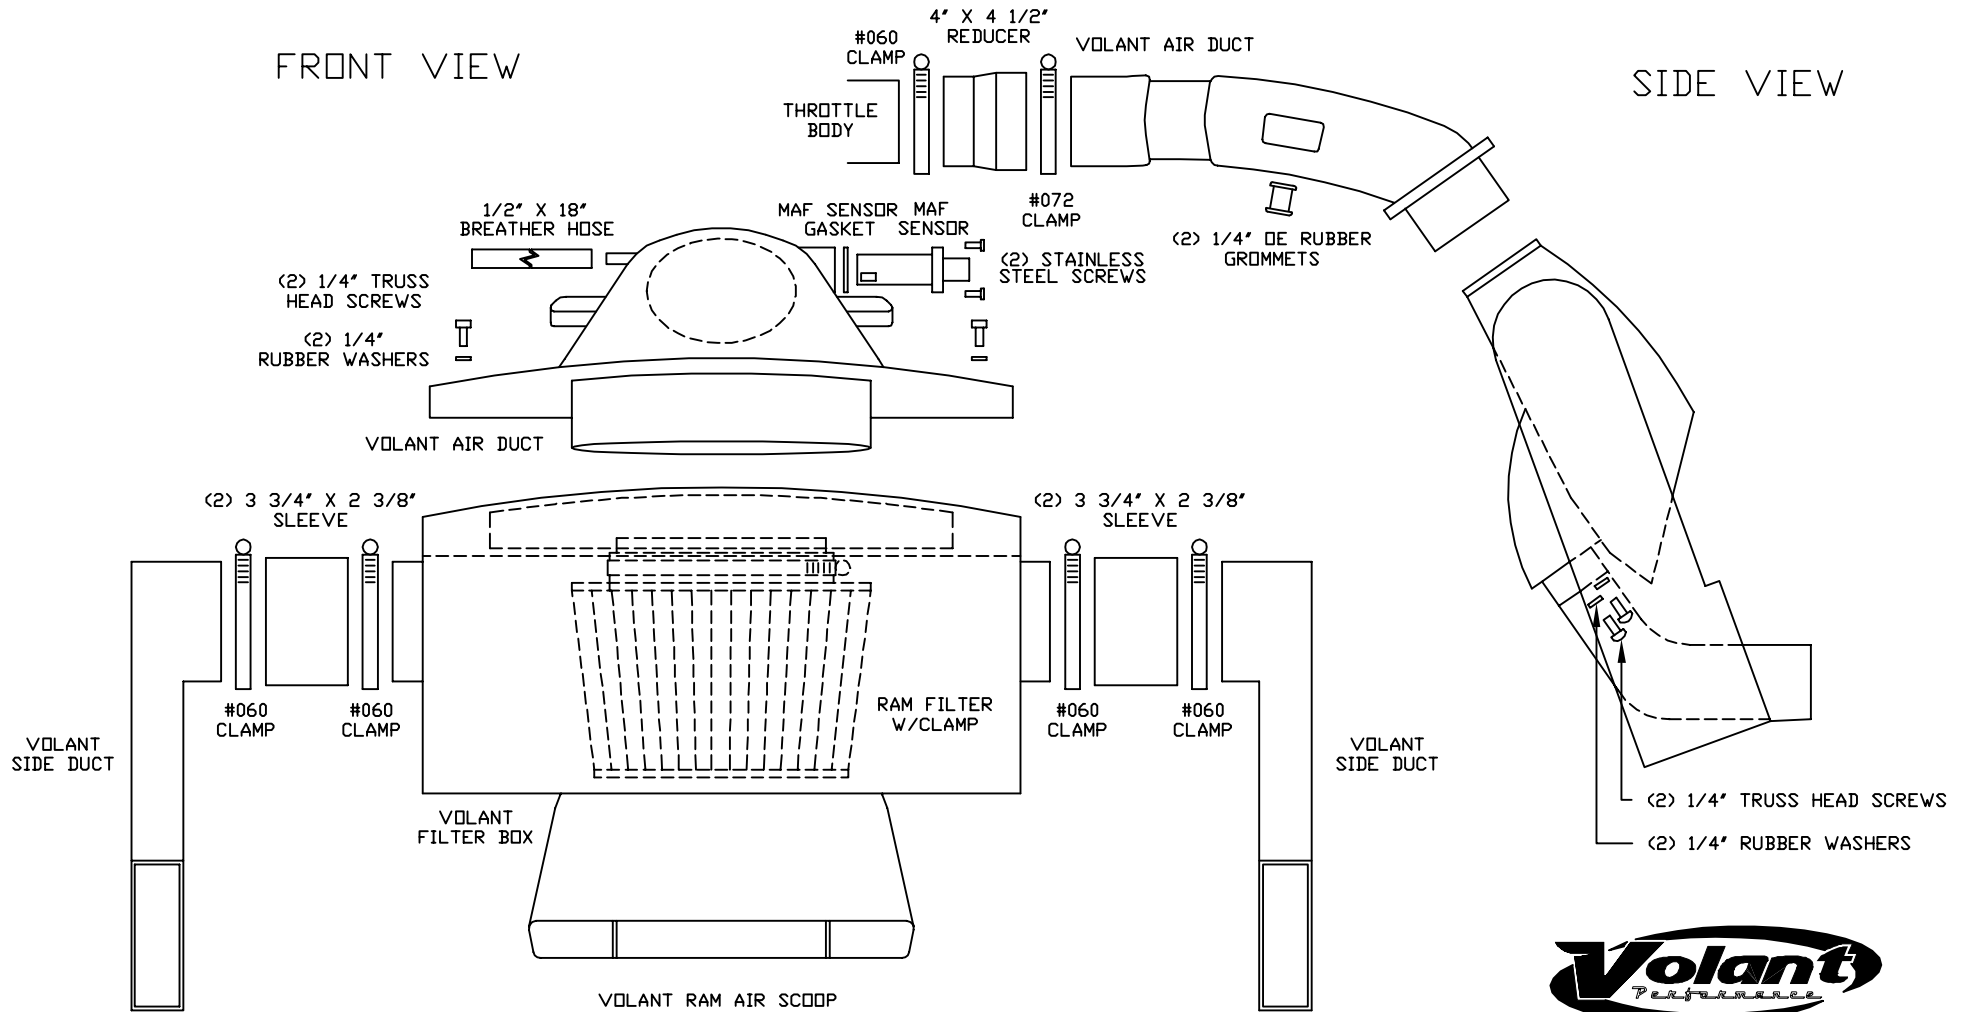

VOLANT COOL AIR INTAKES
 PART NO.: 15962
 INSTALLATION INSTRUCTIONS

15962 PARTS LIST

1	VOLANT FILTER BOX	4	1/4" TRUSS HEAD SCREWS
1	VOLANT AIR DUCT	4	1/4" RUBBER WASHERS
1	VOLANT RAM AIR SCOOP	2	3 3/4" X 2 3/8" SLEEVES
2	VOLANT SIDE DUCTS	1	3 3/4" X 3" SLEEVE
1	VOLANT RAM FILTER W/CLAMP	1	MAF SENSOR GASKET
5	#060 CLAMPS	1	1/2" X 18" BREATHER HOSE
1	#072 CLAMP	2	STAINLESS STEEL SCREWS

FRONT VIEW

SIDE VIEW

ALIGN ALONG BOTTOM OF RADIATOR COVER