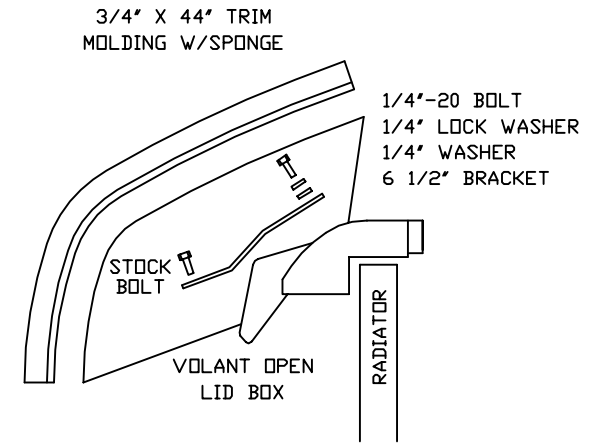

VOLANT AIR INTAKE SYSTEMS
 PART NO.: 15958C3
 INSTALLATION INSTRUCTIONS

15958C3 PARTS LIST

1	VOLANT DUAL AIR DUCT	1	1/2" RUBBER GROMMET
1	VOLAN OPEN LID BOX	1	6 1/2" BRACKET
2	RAM FILTERS W/CLAMPS	1	2" L BRACKET
1	#056 CLAMP	1	3/4" X 44" TRIM W/SPONGE
2	1/4"-20 BOLTS	1	2" X 1 1/2" BREATHER FILTER
2	1/4" LOCK WASHERS		
2	1/4" WASHERS		

SIDE VIEW

SIDE VIEW

FRONT VIEW