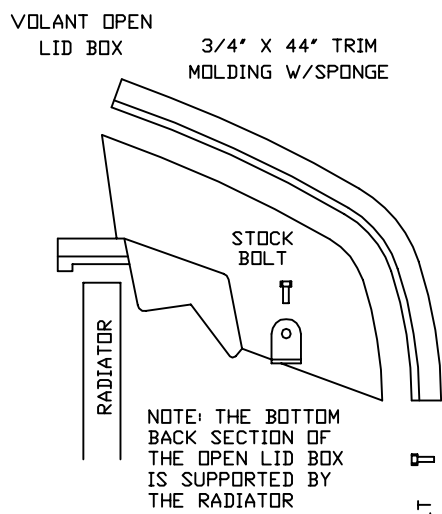

VOLANT AIR INTAKE SYSTEMS
 PART NO.: 15958C3
 INSTALLATION INSTRUCTIONS

15958C3 PARTS LIST

1	VOLANT DUAL AIR DUCT	1	1/2" RUBBER GROMMET
1	VOLAN OPEN LID BOX	1	6 1/2" BRACKET
2	RAM FILTERS W/CLAMPS	1	2" L BRACKET
1	#056 CLAMP	1	3/4" X 44" TRIM W/SPONGE
2	1/4"-20 BOLTS	1	2" X 1 1/2" BREATHER FILTER
2	1/4" LOCK WASHERS		
2	1/4" WASHERS		

SIDE VIEW

SIDE VIEW

FRONT VIEW