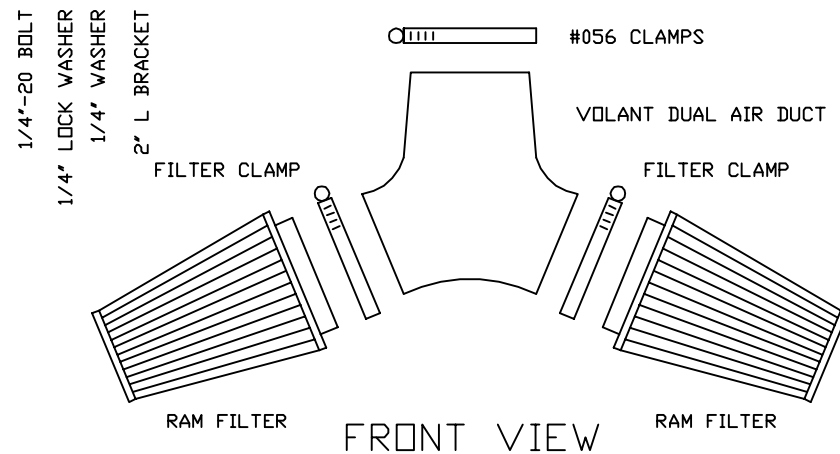

VOLANT AIR INTAKE SYSTEMS
 PART NO.: 15958C3
 INSTALLATION INSTRUCTIONS

15958C3 PARTS LIST

1	VOLANT DUAL AIR DUCT	1	1/2" RUBBER GROMMET
1	VOLAN OPEN LID BOX	1	6 1/2" BRACKET
2	RAM FILTERS W/CLAMPS	1	2" L BRACKET
1	#056 CLAMP	1	3/4" X 44" TRIM W/SPONGE
2	1/4"-20 BOLTS	1	2" X 1 1/2" BREATHER FILTER
2	1/4" LOCK WASHERS		
2	1/4" WASHERS		

SIDE VIEW

SIDE VIEW

FRONT VIEW