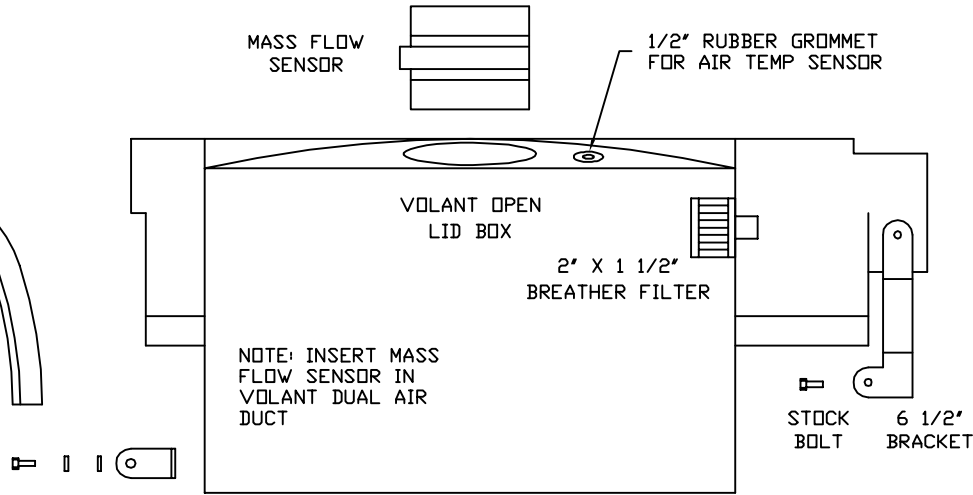

VOLANT AIR INTAKE SYSTEMS
PART NO.: 15958C3
INSTALLATION INSTRUCTIONS

15958C3 PARTS LIST

1	VOLANT DUAL AIR DUCT	1	1/2" RUBBER GROMMET
1	VOLAN OPEN LID BOX	1	6 1/2" BRACKET
2	RAM FILTERS W/CLAMPS	1	2" L BRACKET
1	#056 CLAMP	1	3/4" X 44" TRIM W/SPONGE
2	1/4"-20 BOLTS	1	2" X 1 1/2" BREATHER FILTER
2	1/4" LOCK WASHERS		
2	1/4" WASHERS		

SIDE VIEW