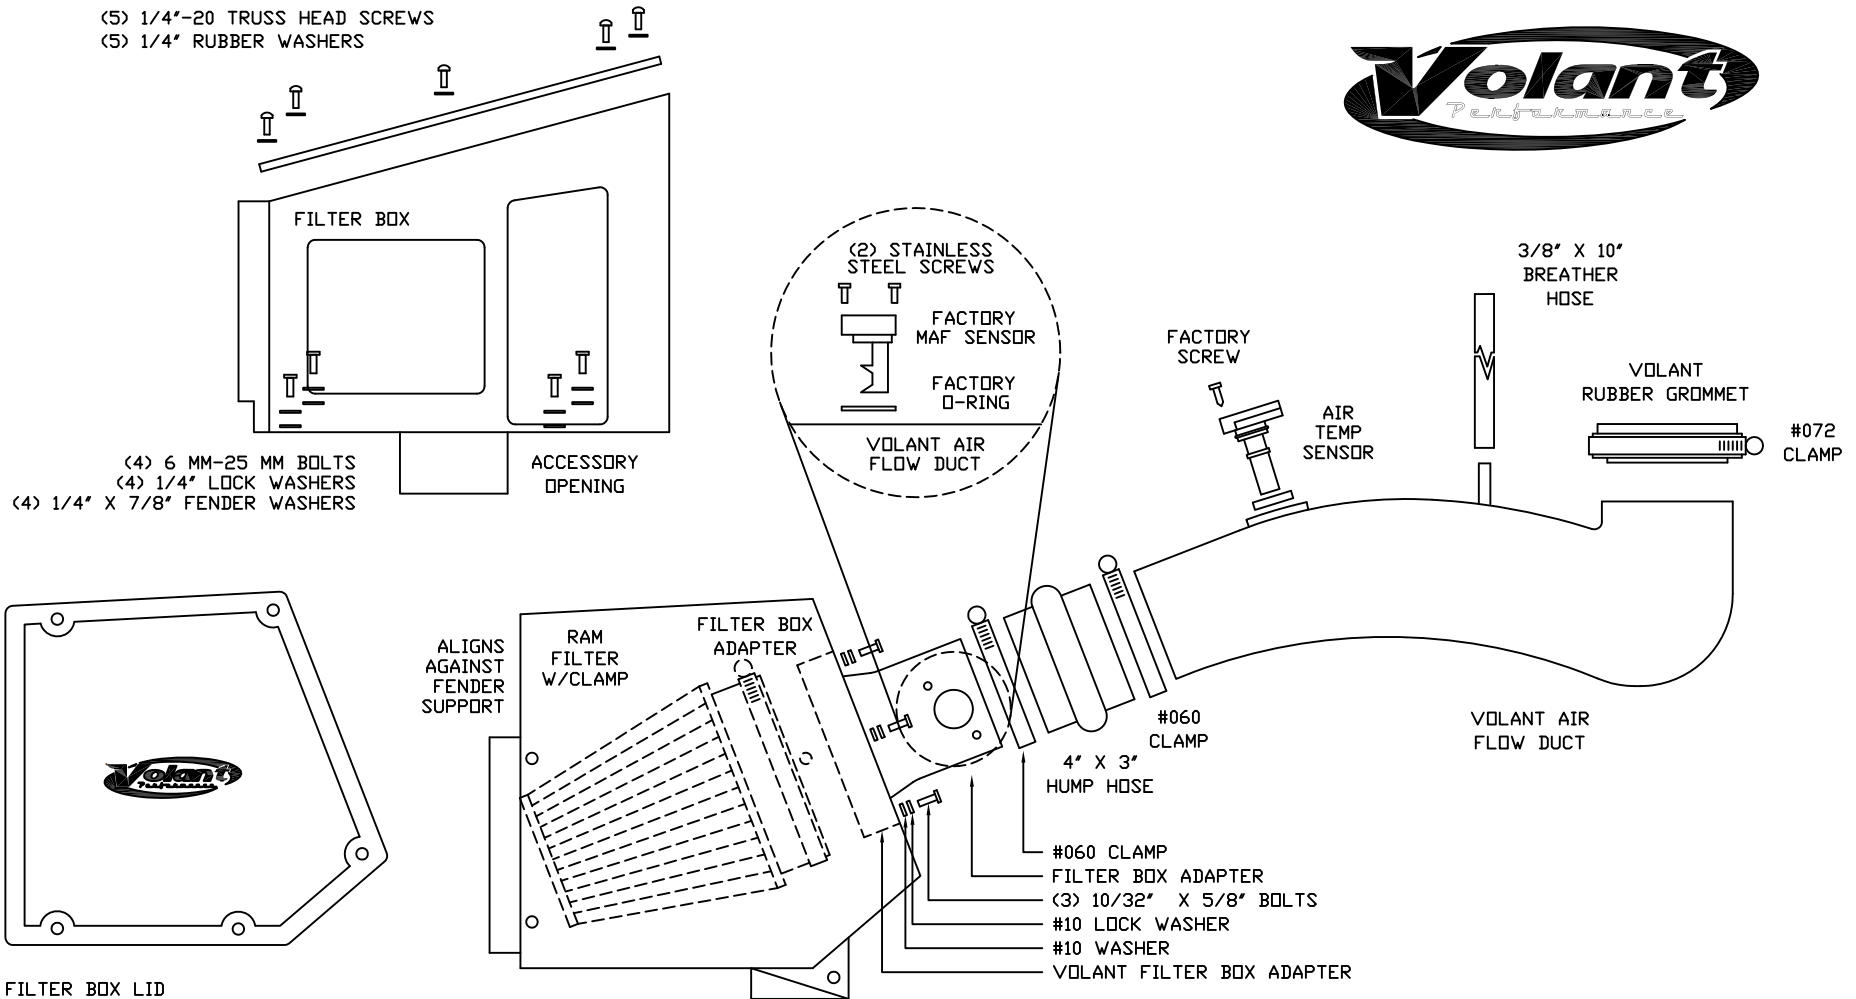

VOLANT COOL AIR INTAKES
 PART NO.: 15160
 INSTALLATION INSTRUCTIONS

15160 PARTS LIST

1	VOLANT FILTER BOX	1	4" X 3" HUMP HOSE	1	VOLANT RUBBER GROMMET
1	VOLANT FILTER BOX LID	2	#060 CLAMPS	1	3/8" X 10" BREATHER HOSE
1	VOLANT FILTER BOX ADAPTER	1	#072 CLAMP	2	4 MM X 12 SS SCREWS
1	VOLANT AIR FLOW DUCT	4	6 MM-25 BOLTS	3	#10 LOCK WASHERS
1	RAM FILTER W/CLAMP	3	10/32" X 5/8" BOLTS	3	#10 WASHERS
5	1/4"-20 TRUSS HEAD SCREWS	4	1/4" X 7/8" FENDER WASHERS		
5	1/4" RUBBER WASHERS	4	1/4" LOCK WASHERS		

NOTE: MUST REMOVE NEGATIVE BATTERY CABLE