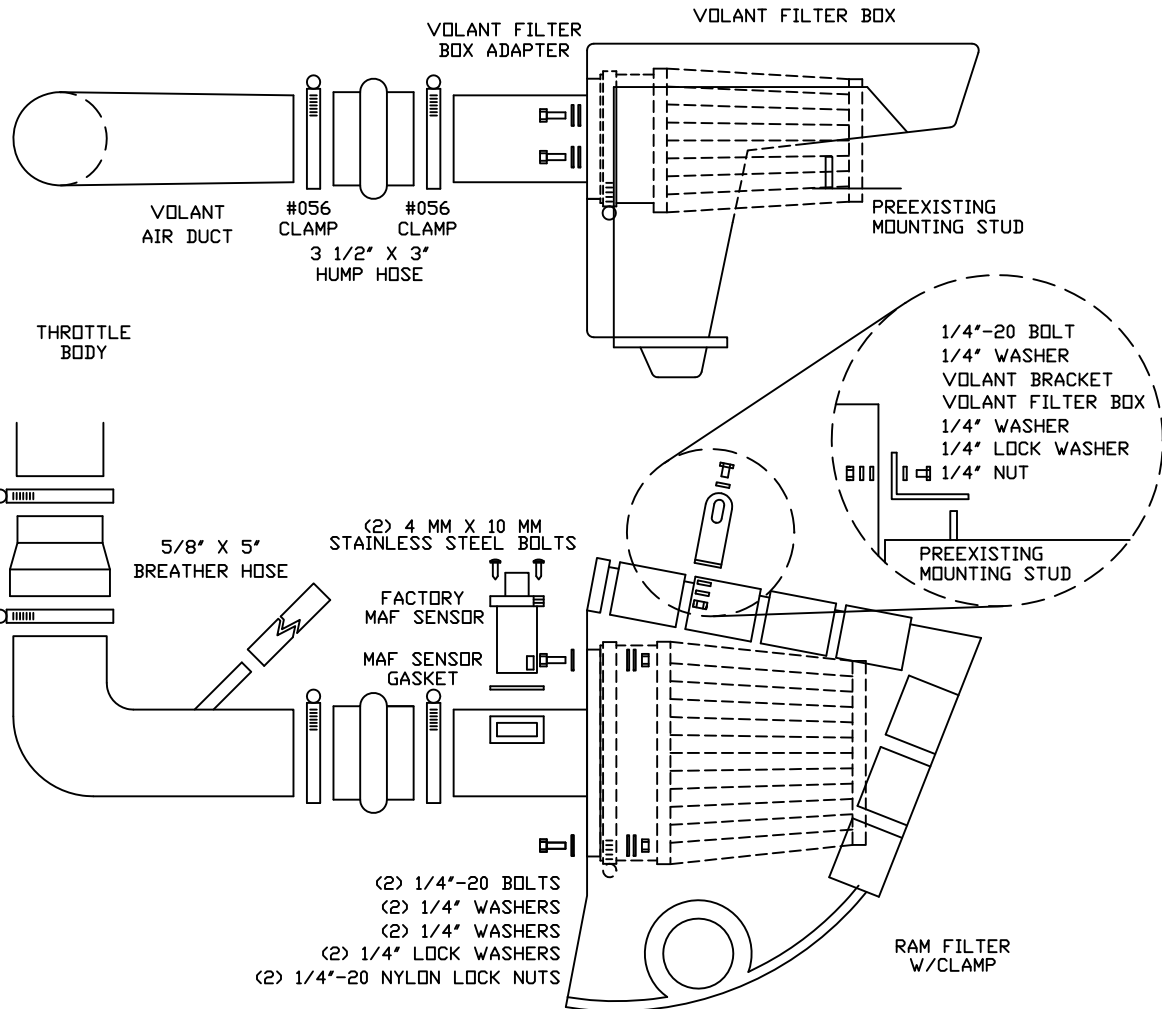

VOLANT COOL AIR INTAKES
 PART NO.: 15136
 INSTALLATION INSTRUCTIONS

15136 PARTS LIST

1	VOLANT FILTER BOX	1	3 1/2" X 3" REDUCER	1	5/8" X 5" BREATHER HOSE
1	VOLANT FILTER BOX ADAPTER	3	1/4"-20 BOLTS	1	MAF SENSOR GASKET
1	VOLANT AIR DUCT	6	1/4" WASHERS	2	SS 4MM X 10 MM BOLTS
1	RAM FILTER W/CLAMP	3	1/4" LOCK WASHERS		
1	#048 CLAMPS	1	1/4" NUT		
3	#056 CLAMPS	2	1/4"-20 NYLON LOCK NUTS		
1	3 1/2" X 3" HUMP HOSE	1	VOLANT BRACKET		

SIDE VIEW

TOP VIEW