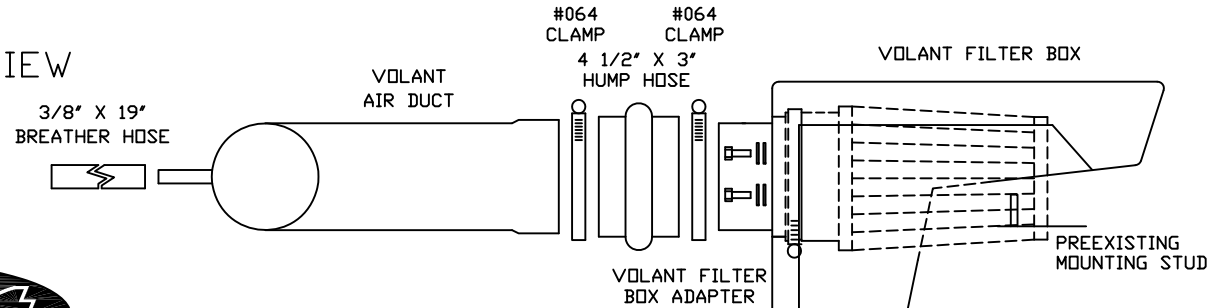

VOLANT COOL AIR INTAKES  
 PART NO.: 15062  
 INSTALLATION INSTRUCTIONS

15062 PARTS LIST

1	VOLANT FILTER BOX	4	1/4"-20 BOLTS	1	MAF SENSOR GASKET
1	VOLANT FILTER BOX ADAPTER	6	1/4" WASHERS	2	SS 4MM X 10 MM BOLTS
1	VOLANT AIR DUCT	3	1/4" LOCK WASHERS		
1	RAM FILTER W/CLAMP	1	1/4" NUT		
4	#064 CLAMPS	2	1/4"-20 NYLON LOCK NUTS		
1	4' X 3' HUMPH HOSE	1	1/2" NPT STRAIGHT FITTINGS		
1	4' X 3' SLEEVE	1	3/8" X 19" BREATHER HOSE		

SIDE VIEW

TOP VIEW