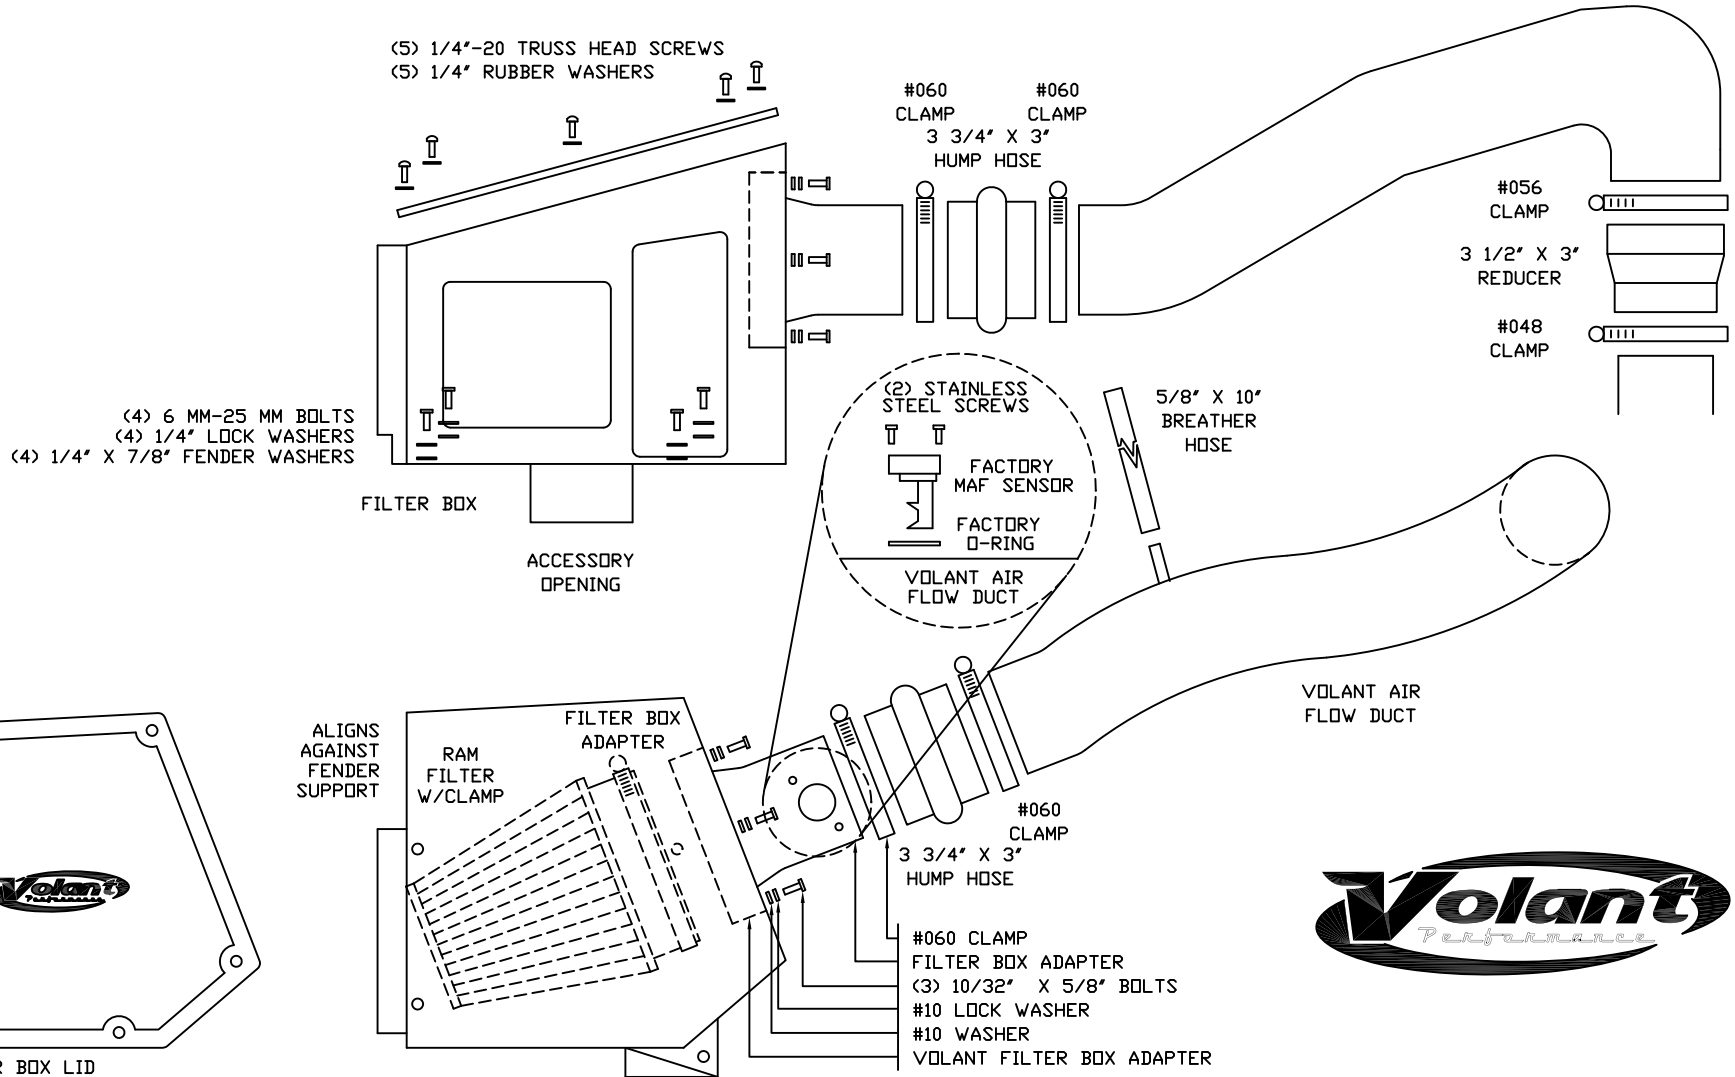

VOLANT COOL AIR INTAKES  
 PART NO.: 15043  
 INSTALLATION INSTRUCTIONS

15043 PARTS LIST

1	VOLANT FILTER BOX	1	3 3/4" X 3" HUMP HOSE	4	1/4" X 7/8" FENDER WASHERS
1	VOLANT FILTER BOX LID	1	3 1/2" X 3" REDUCER	4	1/4" LOCK WASHERS
1	VOLANT FILTER BOX ADAPTER	1	#048 CLAMP	2	4 MM X 12 SS SCREWS
1	VOLANT AIR FLOW DUCT	1	#056 CLAMP	3	#10 LOCK WASHERS
1	RAM FILTER W/CLAMP	2	#060 CLAMPS	3	#10 WASHERS
5	1/4"-20 TRUSS HEAD SCREWS	4	6 MM-25 BOLTS	1	5/8" X 10" BREATHER HOSE
5	1/4" RUBBER WASHERS	3	10/32" X 5/8" BOLTS		

NOTE: MUST REMOVE NEGATIVE BATTERY CABLE