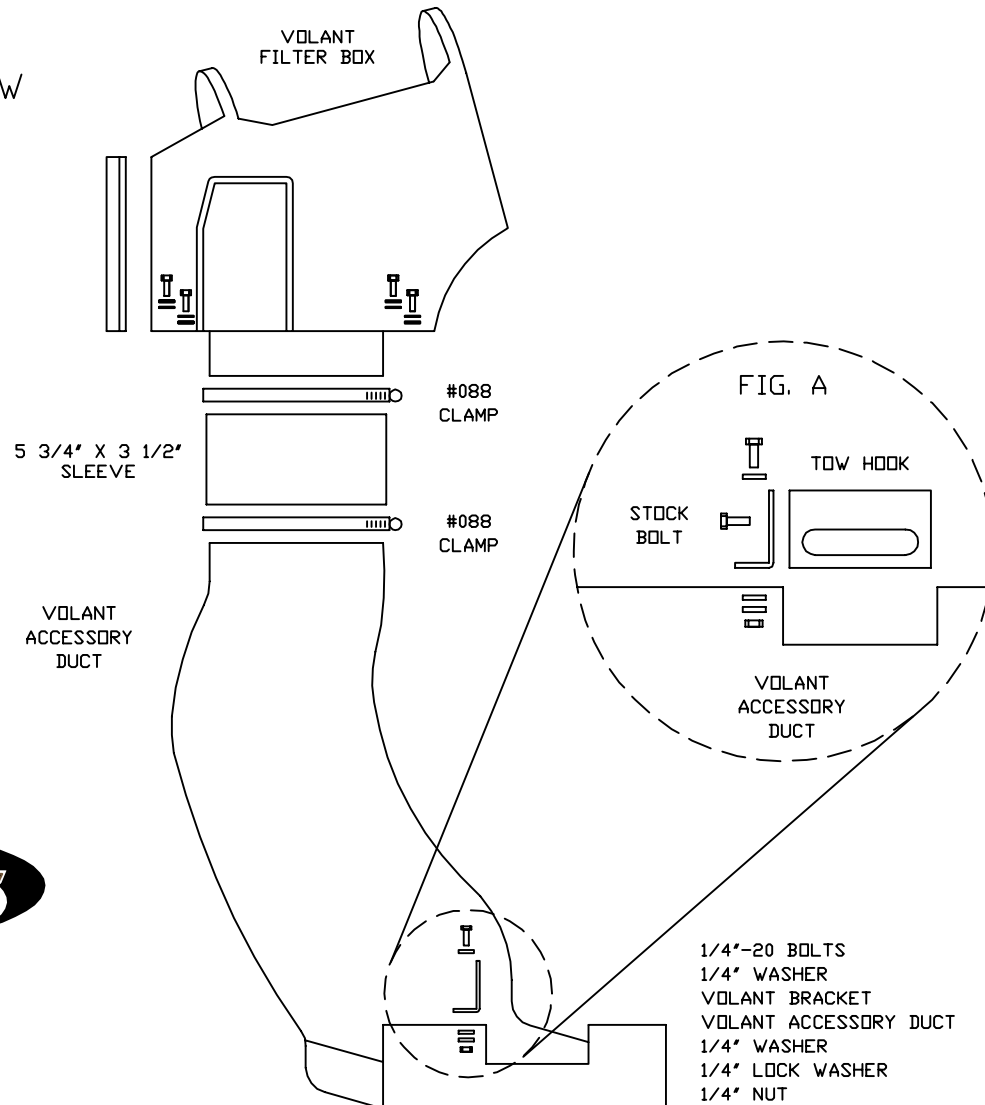

VOLANT AIR INTAKE SYSTEMS
PART NO.: 35066

35066 PARTS LIST

1	VOLANT ACCESSORY DUCT	1	VOLANT BRACKET
1	5 3/4" X 3 1/2"		
2	#088 CLAMPS		
1	1/4"-20 BOLTS		
2	1/4" WASHER		
1	1/4" LOCK WASHER		
1	1/4" NUT		

FRONT VIEW

- 1/4"-20 BOLTS
- 1/4" WASHER
- VOLANT BRACKET
- VOLANT ACCESSORY DUCT
- 1/4" WASHER
- 1/4" LOCK WASHER
- 1/4" NUT