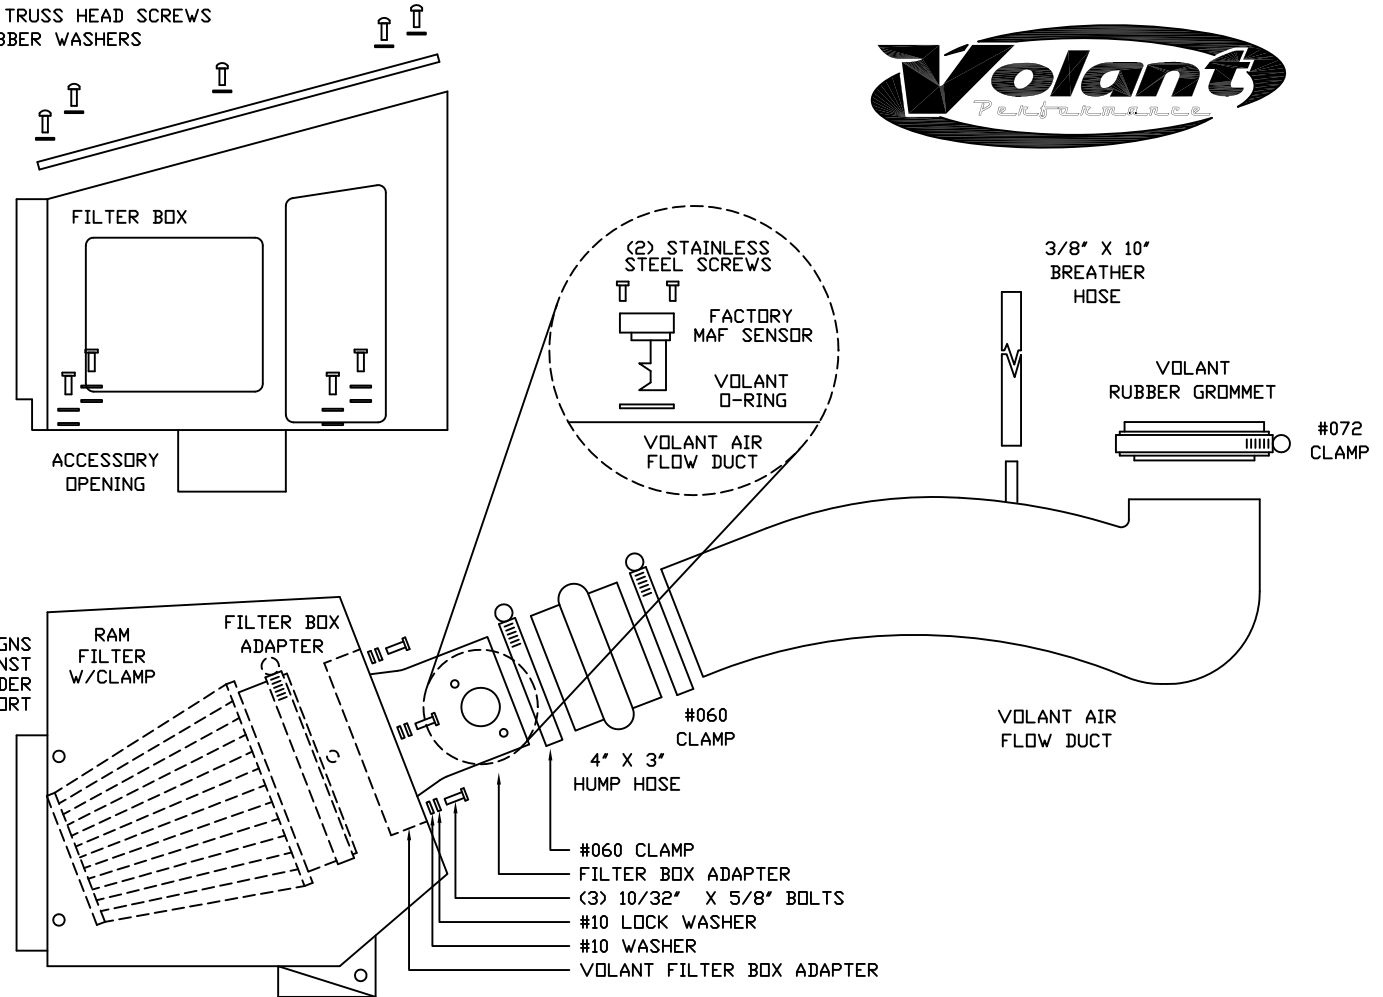

VOLANT COOL AIR INTAKES
PART NO.: 15453

15453 PARTS LIST

1	VOLANT FILTER BOX	1	4" X 3" HUMP HOSE	1	VOLANT RUBBER GROMMET
1	VOLANT FILTER BOX LID	2	#060 CLAMPS	1	3/8" X 10" BREATHER HOSE
1	VOLANT FILTER BOX ADAPTER	1	#072 CLAMP	1	VOLANT O-RING
1	VOLANT AIR FLOW DUCT	4	6 MM-25 BOLTS	2	4 MM X 12 SS SCREWS
1	RAM FILTER W/CLAMP	3	10/32" X 5/8" BOLTS	3	#10 LOCK WASHERS
5	1/4"-20 TRUSS HEAD SCREWS	4	1/4" X 7/8" FENDER WASHERS	3	#10 WASHERS
5	1/4" RUBBER WASHERS	4	1/4" LOCK WASHERS		

(5) 1/4"-20 TRUSS HEAD SCREWS
(5) 1/4" RUBBER WASHERS

(4) 6 MM-25 MM BOLTS
(4) 1/4" LOCK WASHERS
(4) 1/4" X 7/8" FENDER WASHERS

NOTE: MUST REMOVE NEGATIVE BATTERY CABLE