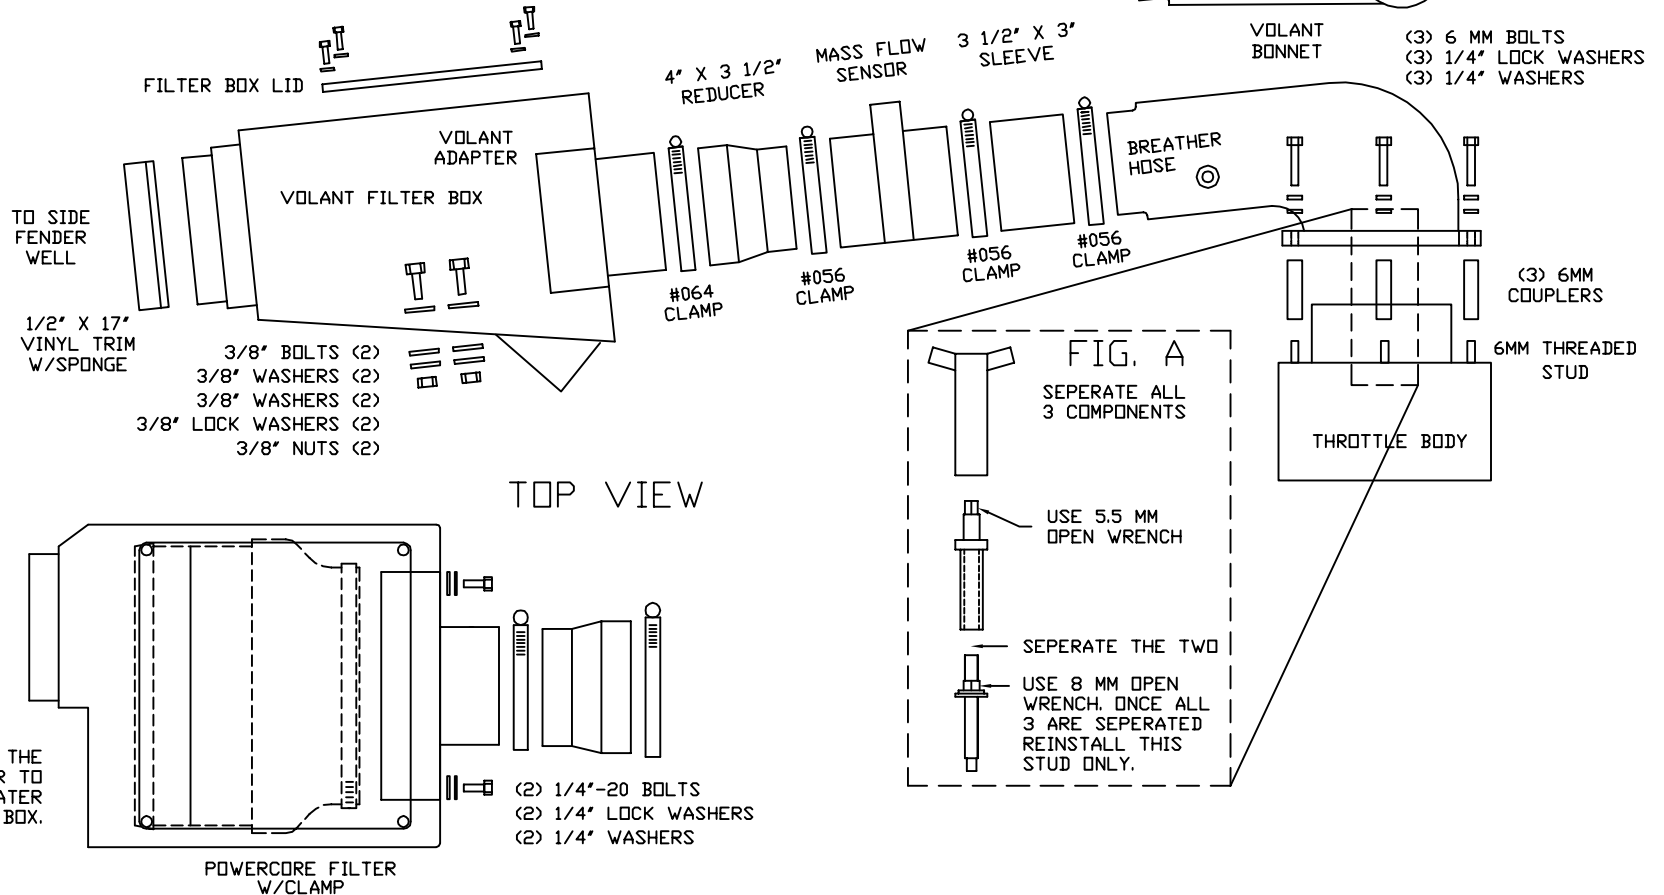

VOLANT AIR INTAKE SYSTEM
PART NO.: 150576

150576 PARTS LIST		1	3 1/2" X 3"	3	6 MM COUPLERS
1	FILTER BOX	1	4" X 3 1/2" REDUCER	5	1/4" WASHERS
1	FILTER BOX LID	2	1/4"-20 BOLTS	5	1/4" LOCK WASHERS
1	VOLANT BONNET	2	3/8" BOLTS	4	1/4"-20 TRUSS HEAD SCREWS
1	VOLANT ADAPTER	4	3/8" WASHERS	4	1/4" RUBBER WASHERS
1	POWER FILTER W/CLAMP	2	3/8" LOCK WASHERS	1	1/2" X 17" TRIM W/SPONGE
3	#056 CLAMPS	2	3/8" HEX NUTS	1	1/2" RUBBER GROMMET
1	#064 CLAMP	3	6 MM-30 BOLTS		

- (4) 1/4"-20 TRUSS HEAD SCREWS
- (4) 1/4" RUBBER WASHERS

SIDE VIEW OF BONNET

NOTE: ATTACH THE POWERCORE FILTER TO THE VOLANT ADAPTER INSIDE THE FILTER BOX.