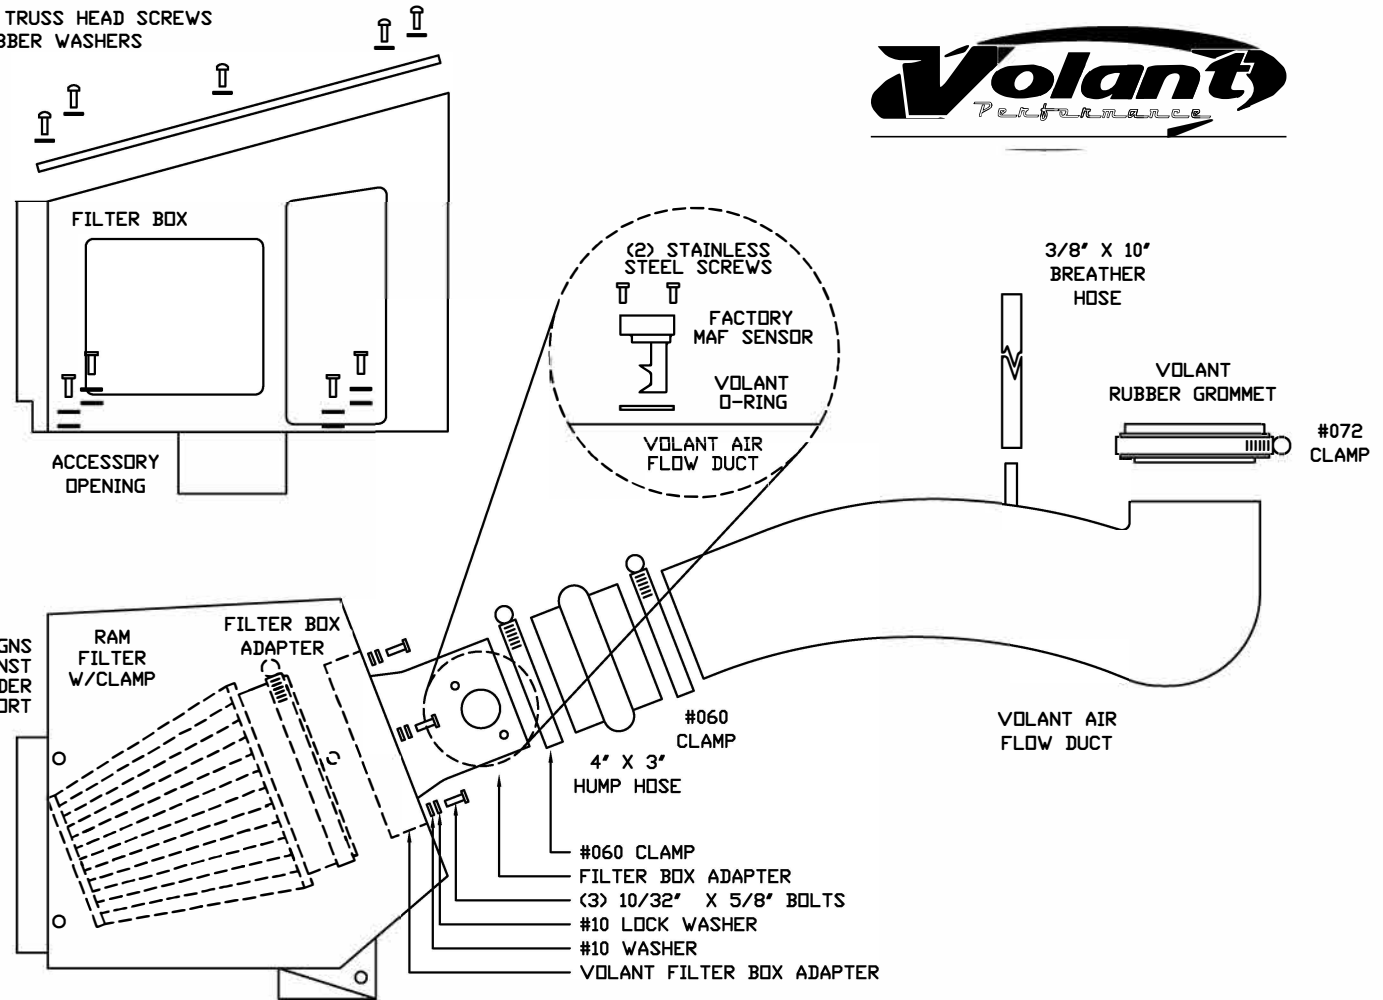

VOLANT COOL AIR INTAKES
 PART NO.: 15453
 INSTALLATION INSTRUCTIONS

15453 PARTS LIST

1	VOLANT FILTER BOX	1	4" X 3" HUMP HOSE	1	VOLANT RUBBER GROMMET
1	VOLANT FILTER BOX LID	2	#060 CLAMPS	1	3/8" X 10" BREATHER HOSE
1	VOLANT FILTER BOX ADAPTER	1	#072 CLAMP	1	VOLANT O-RING
1	VOLANT AIR FLOW DUCT	4	6 MM-25 BOLTS	2	4 MM X 12 SS SCREWS
1	RAM FILTER W/CLAMP	3	10/32" X 5/8" BOLTS	3	#10 LOCK WASHERS
5	1/4"-20 TRUSS HEAD SCREWS	4	1/4" X 7/8" FENDER WASHERS	3	#10 WASHERS
5	1/4" RUBBER WASHERS	4	1/4" LOCK WASHERS		

(5) 1/4"-20 TRUSS HEAD SCREWS
 (5) 1/4" RUBBER WASHERS

(4) 6 MM-25 MM BOLTS
 (4) 1/4" LOCK WASHERS
 (4) 1/4" X 7/8" FENDER WASHERS

NOTE: MUST REMOVE NEGATIVE BATTERY CABLE