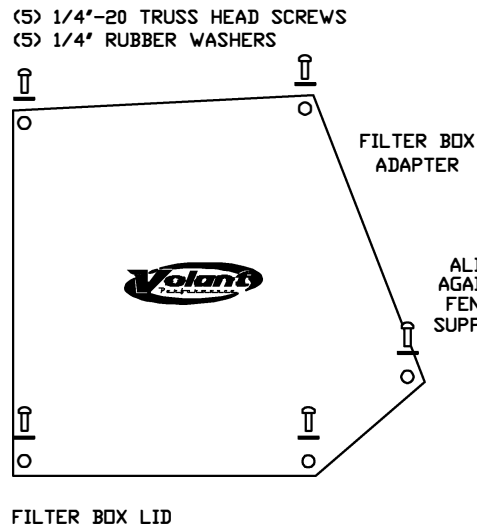

VOLANT COOL AIR INTAKES
 PART NO.: 15243
 INSTALLATION INSTRUCTIONS

15243 PARTS LIST

1	VOLANT FILTER BOX	4	1/4" X 7/8" FENDER WASHERS
1	VOLANT FILTER BOX LID	4	1/4" LOCK WASHERS
1	VOLANT FILTER BOX ADAPTER	3	1/4" LOCK WASHERS
1	RAM FILTER W/CLAMP	3	1/4" WASHERS
5	1/4"-20 TRUSS HEAD SCREWS	3	10/32" X 3/4" BOLTS
5	1/4" RUBBER WASHERS		
4	6 MM-25 BOLTS		

WARNING: OVER TIGHTENING HARDWARE MAY ALTAR THE INTEGRITY OF THE VOLANT AIR INTAKE SYSTEM.

BEFORE ROAD TESTING

1. Start engine, leaving the transmission in park and securing the parking brake.
2. Make sure to look and listen for any unusual noises or air leaks. Repair problems if needed.
3. Once completed it will be necessary to check periodically for realignment and tightening of all connections.
4. Once all tests are completed, enjoy the performance of your new Volant Air Intake System.