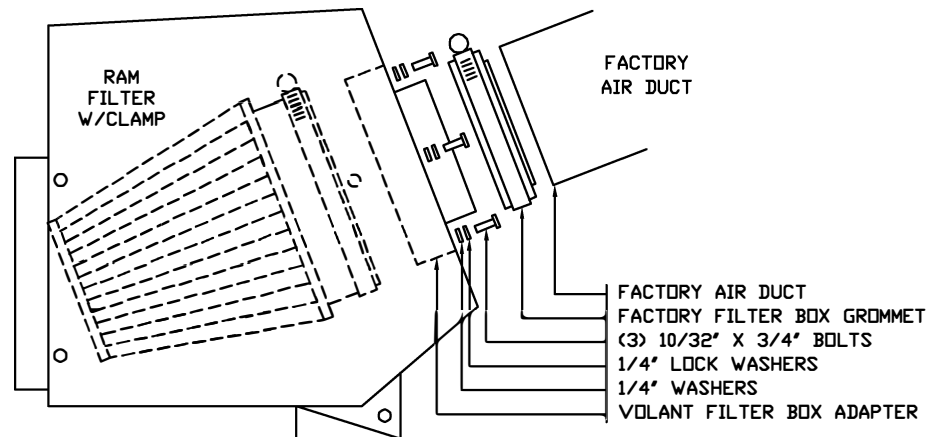

VOLANT COOL AIR INTAKES
 PART NO.: 15243
 INSTALLATION INSTRUCTIONS

15243 PARTS LIST

1	VOLANT FILTER BOX	4	1/4" X 7/8" FENDER WASHERS
1	VOLANT FILTER BOX LID	4	1/4" LOCK WASHERS
1	VOLANT FILTER BOX ADAPTER	3	1/4" LOCK WASHERS
1	RAM FILTER W/CLAMP	3	1/4" WASHERS
5	1/4"-20 TRUSS HEAD SCREWS	3	10/32" X 3/4" BOLTS
5	1/4" RUBBER WASHERS		
4	6 MM-25 BOLTS		

WARNING: OVER TIGHTENING HARDWARE MAY ALTAR THE INTEGRITY OF THE VOLANT AIR INTAKE SYSTEM.

BEFORE ROAD TESTING

1. Start engine, leaving the transmission in park and securing the parking brake.
2. Make sure to look and listen for any unusual noises or air leaks. Repair problems if needed.
3. Once completed it will be necessary to check periodically for realignment and tightening of all connections.
4. Once all tests are completed, enjoy the performance of your new Volant Air Intake System.