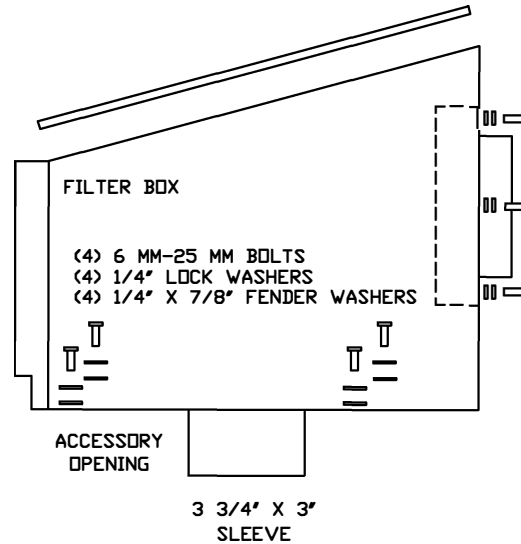

VOLANT COOL AIR INTAKES
 PART NO.: 15243
 INSTALLATION INSTRUCTIONS

15243 PARTS LIST

1	VOLANT FILTER BOX	4	1/4" X 7/8" FENDER WASHERS
1	VOLANT FILTER BOX LID	4	1/4" LOCK WASHERS
1	VOLANT FILTER BOX ADAPTER	3	1/4" LOCK WASHERS
1	RAM FILTER W/CLAMP	3	1/4" WASHERS
5	1/4"-20 TRUSS HEAD SCREWS	3	10/32" X 3/4" BOLTS
5	1/4" RUBBER WASHERS		
4	6 MM-25 BOLTS		

INSTALLATION INSTRUCTIONS PART NO. 15243

Installation Instructions:

1. Disconnect the negative battery cable.
2. Loosen the clamp holding the maf sensor to the air box, remove the sensor from the factory air box.
3. Pull up and remove the factory air box.
4. Remove the air box mounting tray.
5. Plact the volant box into factory position and tighten down with the hardware provided.
6. Silde the factory filter box grommet onto the filter adapter and tighten the clamp.
7. Attach the filter to the adapter and tighten the clamp.
8. Attach the Volant air box lid.
9. Re attach the negative battery cable.