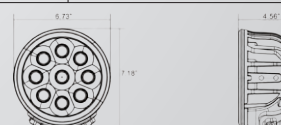

WATTAGE
60W

WARRANTY
Extended

MEASUREMENTS
6.71" x 7.19" x 4.57"
171mm x 182.5mm x 116mm
5.95 lb / 2.7 kg

ITEM #	PART #	COLOR	BEAM
CTL-TPX1210	9110561	Black	10°
CTL-TPX1240	9110745	Black	40°

*Additional Technical Data

TRANSPORTER 9

ITEM #: CTL-TPX910 Shown
PART #: 9110110

BEAM PATTERNS
10°, 40°

RAW LUMENS
4,752 lm (ea)

WATTAGE
45W

WARRANTY
Extended

MEASUREMENTS
6.71" x 7.19" x 4.57"
171mm x 182.5mm x 116mm
5.95 lb / 2.7 kg

ITEM #	PART #	COLOR	BEAM
CTL-TPX910	9110110	Black	10°
CTL-TPX940	9110295	Black	40°

*Additional Technical Data