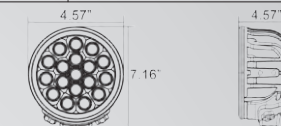

TRANSPORTER IN ACTION

TRANSPORTER 18

ITEM #: CTL-TPX1840 Shown
PART #: 9111193

BEAM PATTERNS
10°, 40°

RAW LUMENS
9,504 lm (ea)

WATTAGE
90W

WARRANTY
Extended

MEASUREMENTS
6.71" x 7.19" x 4.57"
171mm x 182.5mm x 116mm
6.17 lb / 2.8 kg

ITEM #	PART #	COLOR	BEAM
CTL-TPX1810	9111018	Black	10°
CTL-TPX1840	9111193	Black	40°

*Additional Technical Data

TRANSPORTER 12

ITEM #: CTL-TPX1210 Shown
PART #: 9110561

BEAM PATTERNS
10°, 40°

RAW LUMENS
6,336 lm (ea)

WATTAGE
60W

WARRANTY
Extended

MEASUREMENTS
6.71" x 7.19" x 4.57"
171mm x 182.5mm x 116mm
5.95 lb / 2.7 kg

ITEM #	PART #	COLOR	BEAM
CTL-TPX1210	9110561	Black	10°
CTL-TPX1240	9110745	Black	40°

*Additional Technical Data