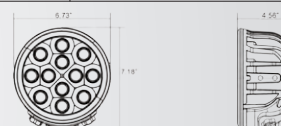

TRANSPORTER IN ACTION

TRANSPORTER 18

ITEM #: CTL-TPX1840 Shown
PART #: 9111193

BEAM PATTERNS
10°, 40°

RAW LUMENS
9,504 lm (ea)

WATTAGE
90W

WARRANTY
Extended

MEASUREMENTS
6.71" x 7.19" x 4.57"
171mm x 182.5mm x 116mm
6.17 lb / 2.8 kg

ITEM #	PART #	COLOR	BEAM
CTL-TPX1810	9111018	Black	10°
CTL-TPX1840	9111193	Black	40°

*Additional Technical Data

TRANSPORTER 12

ITEM #: CTL-TPX1210 Shown
PART #: 9110561

BEAM PATTERNS
10°, 40°

RAW LUMENS
6,336 lm (ea)

WATTAGE
60W

WARRANTY
Extended

MEASUREMENTS
6.71" x 7.19" x 4.57"
171mm x 182.5mm x 116mm
5.95 lb / 2.7 kg

ITEM #	PART #	COLOR	BEAM
CTL-TPX1210	9110561	Black	10°
CTL-TPX1240	9110745	Black	40°

*Additional Technical Data

TRANSPORTER 9

ITEM #: CTL-TPX910 Shown
PART #: 9110110

BEAM PATTERNS
10°, 40°

RAW LUMENS
4,752 lm (ea)

WATTAGE
45W

WARRANTY
Extended

MEASUREMENTS
6.71" x 7.19" x 4.57"
171mm x 182.5mm x 116mm
5.95 lb / 2.7 kg