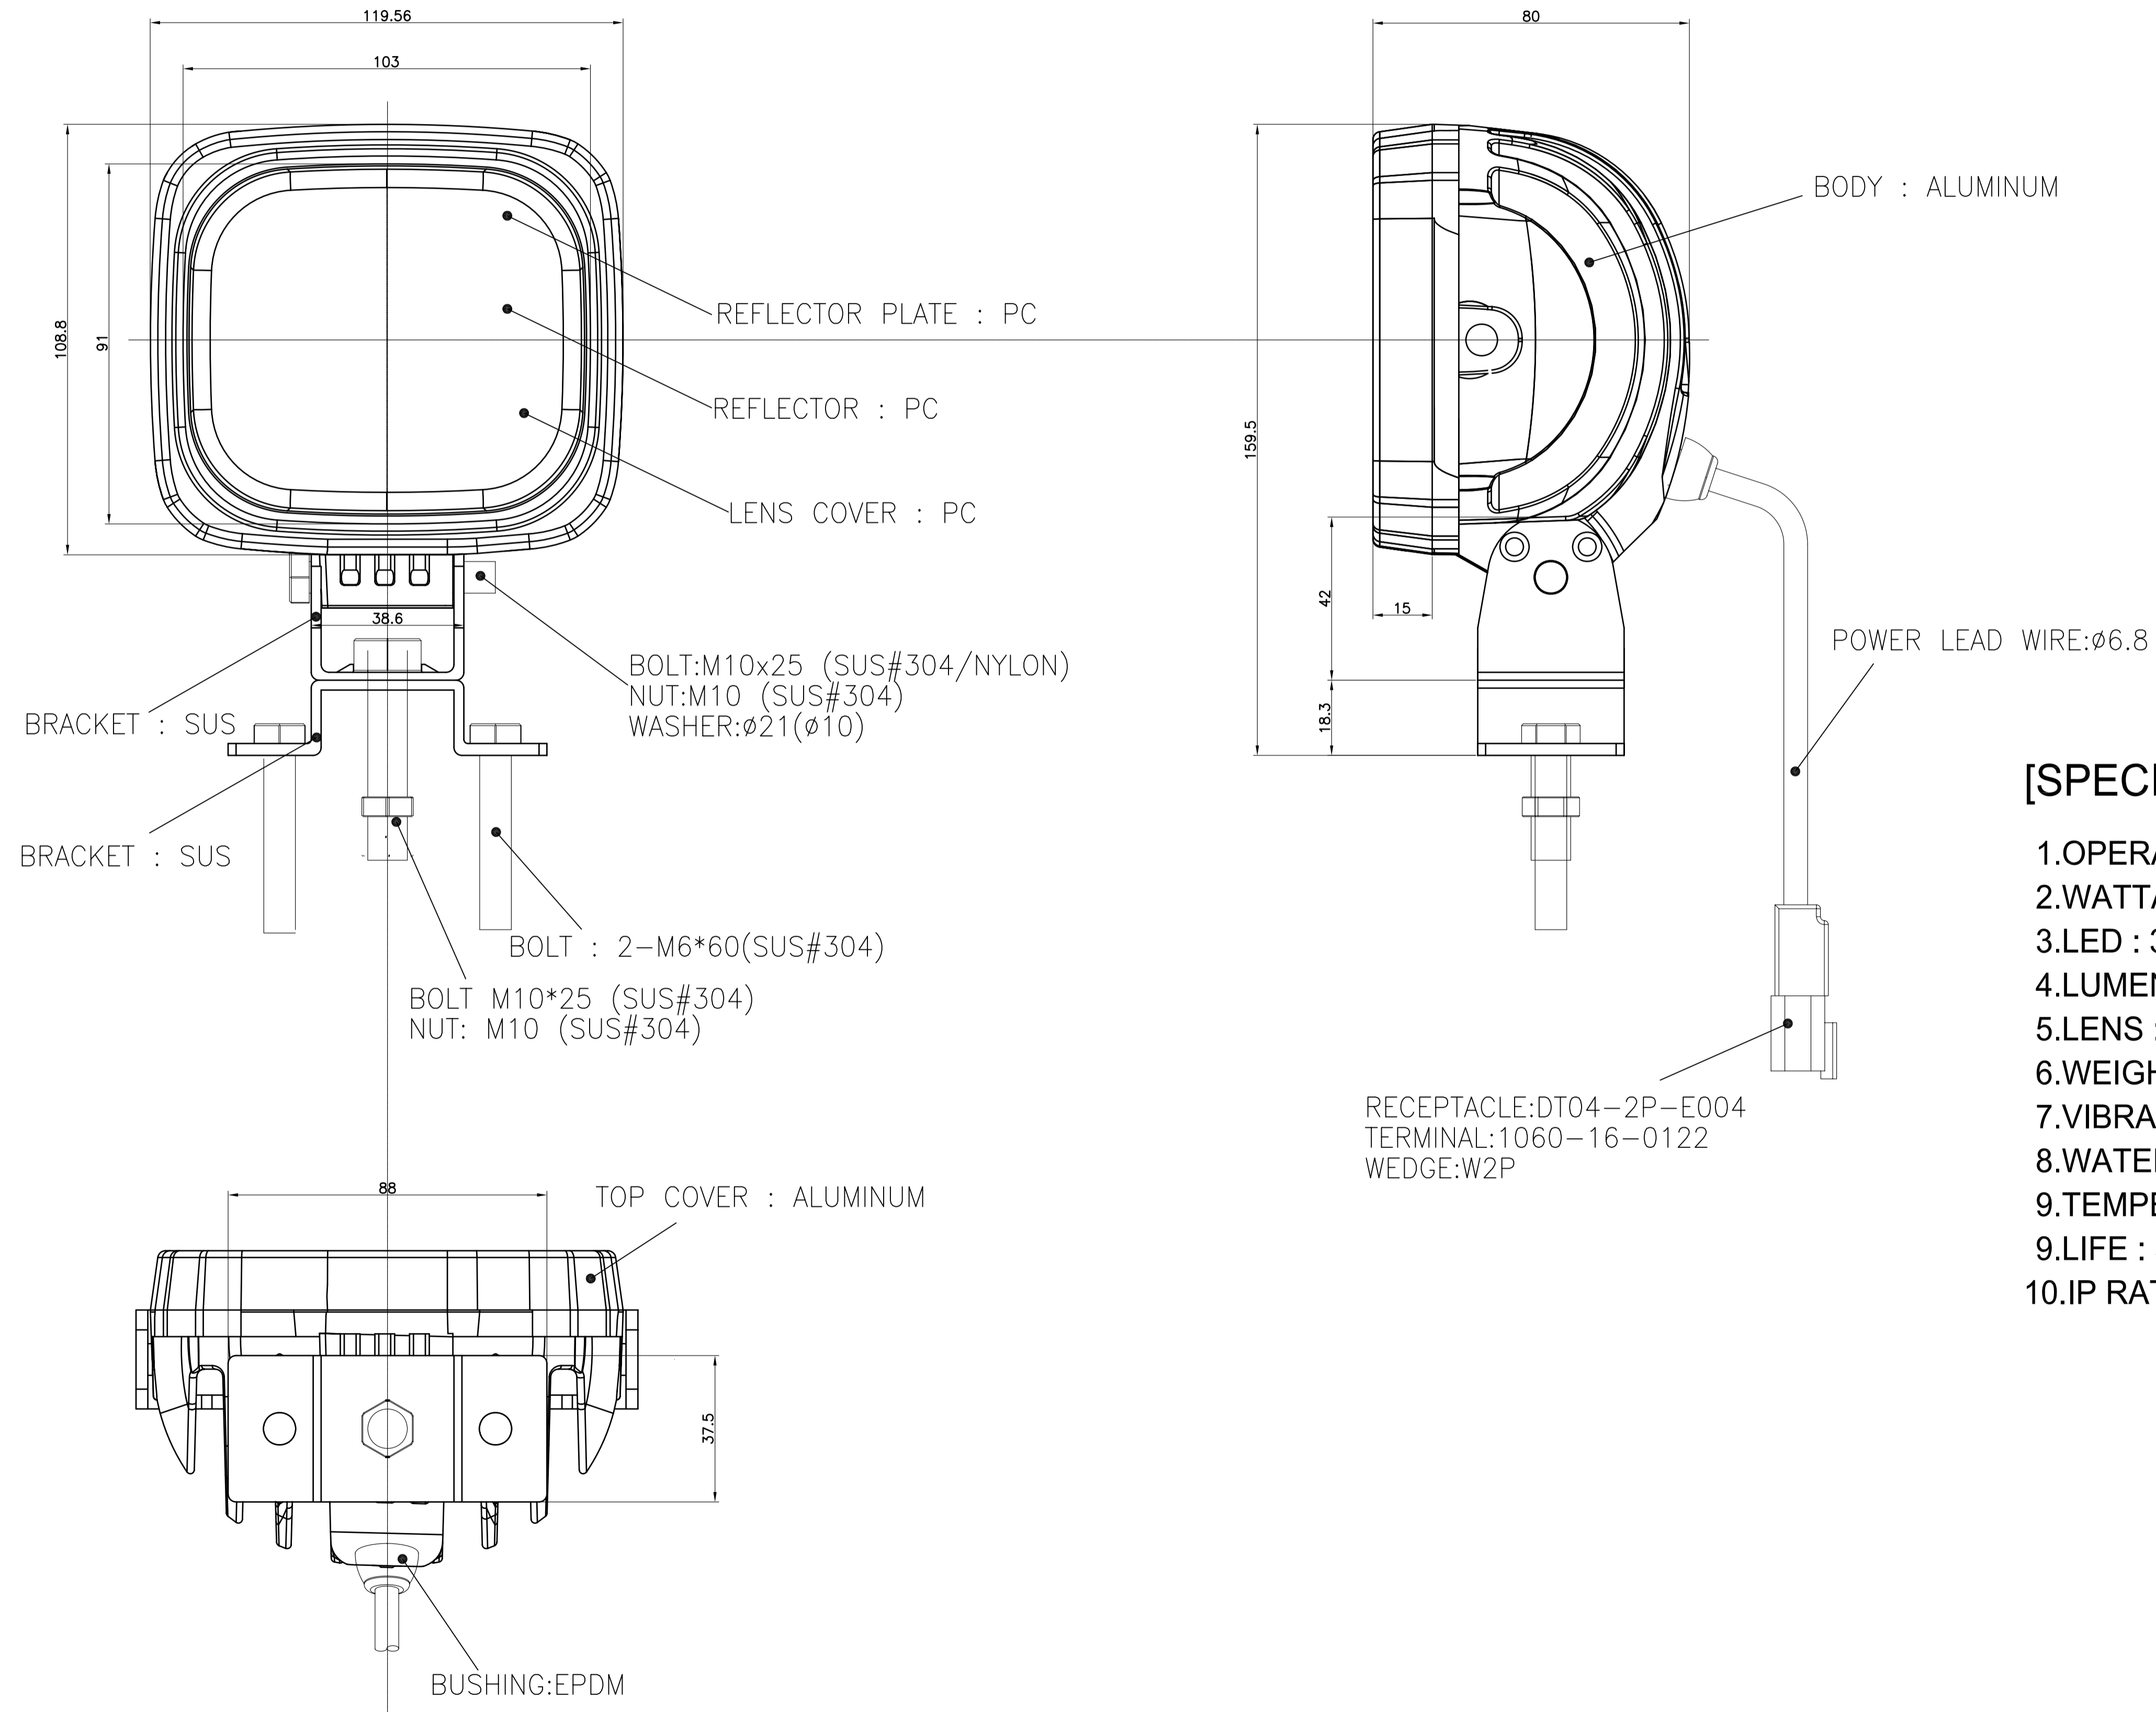

Off-Road Lights

[SPECIFICATION]

- 1.OPERATING VOLTAGE : DC 10V ~ 48V
- 2.WATTAGE : 12V/16.8W/1.4A
- 3.LED : 3W (CREE)
- 4.LUMEN : 1197 (LM)/@171(LM)
- 5.LENS : LL01CR-EX XX L-M2(10'25'40'60)
- 6.WEIGHT : 1.1 (Kg)
- 7.VIBRATION : 15.6 (Grms)
- 8.WATER PROOF & DUST RESISTANCE
- 9.TEMPERATURE : -40 °C ~ 80°C
- 9.LIFE : 50,000 (Hr)
- 10.IP RATING : IP68