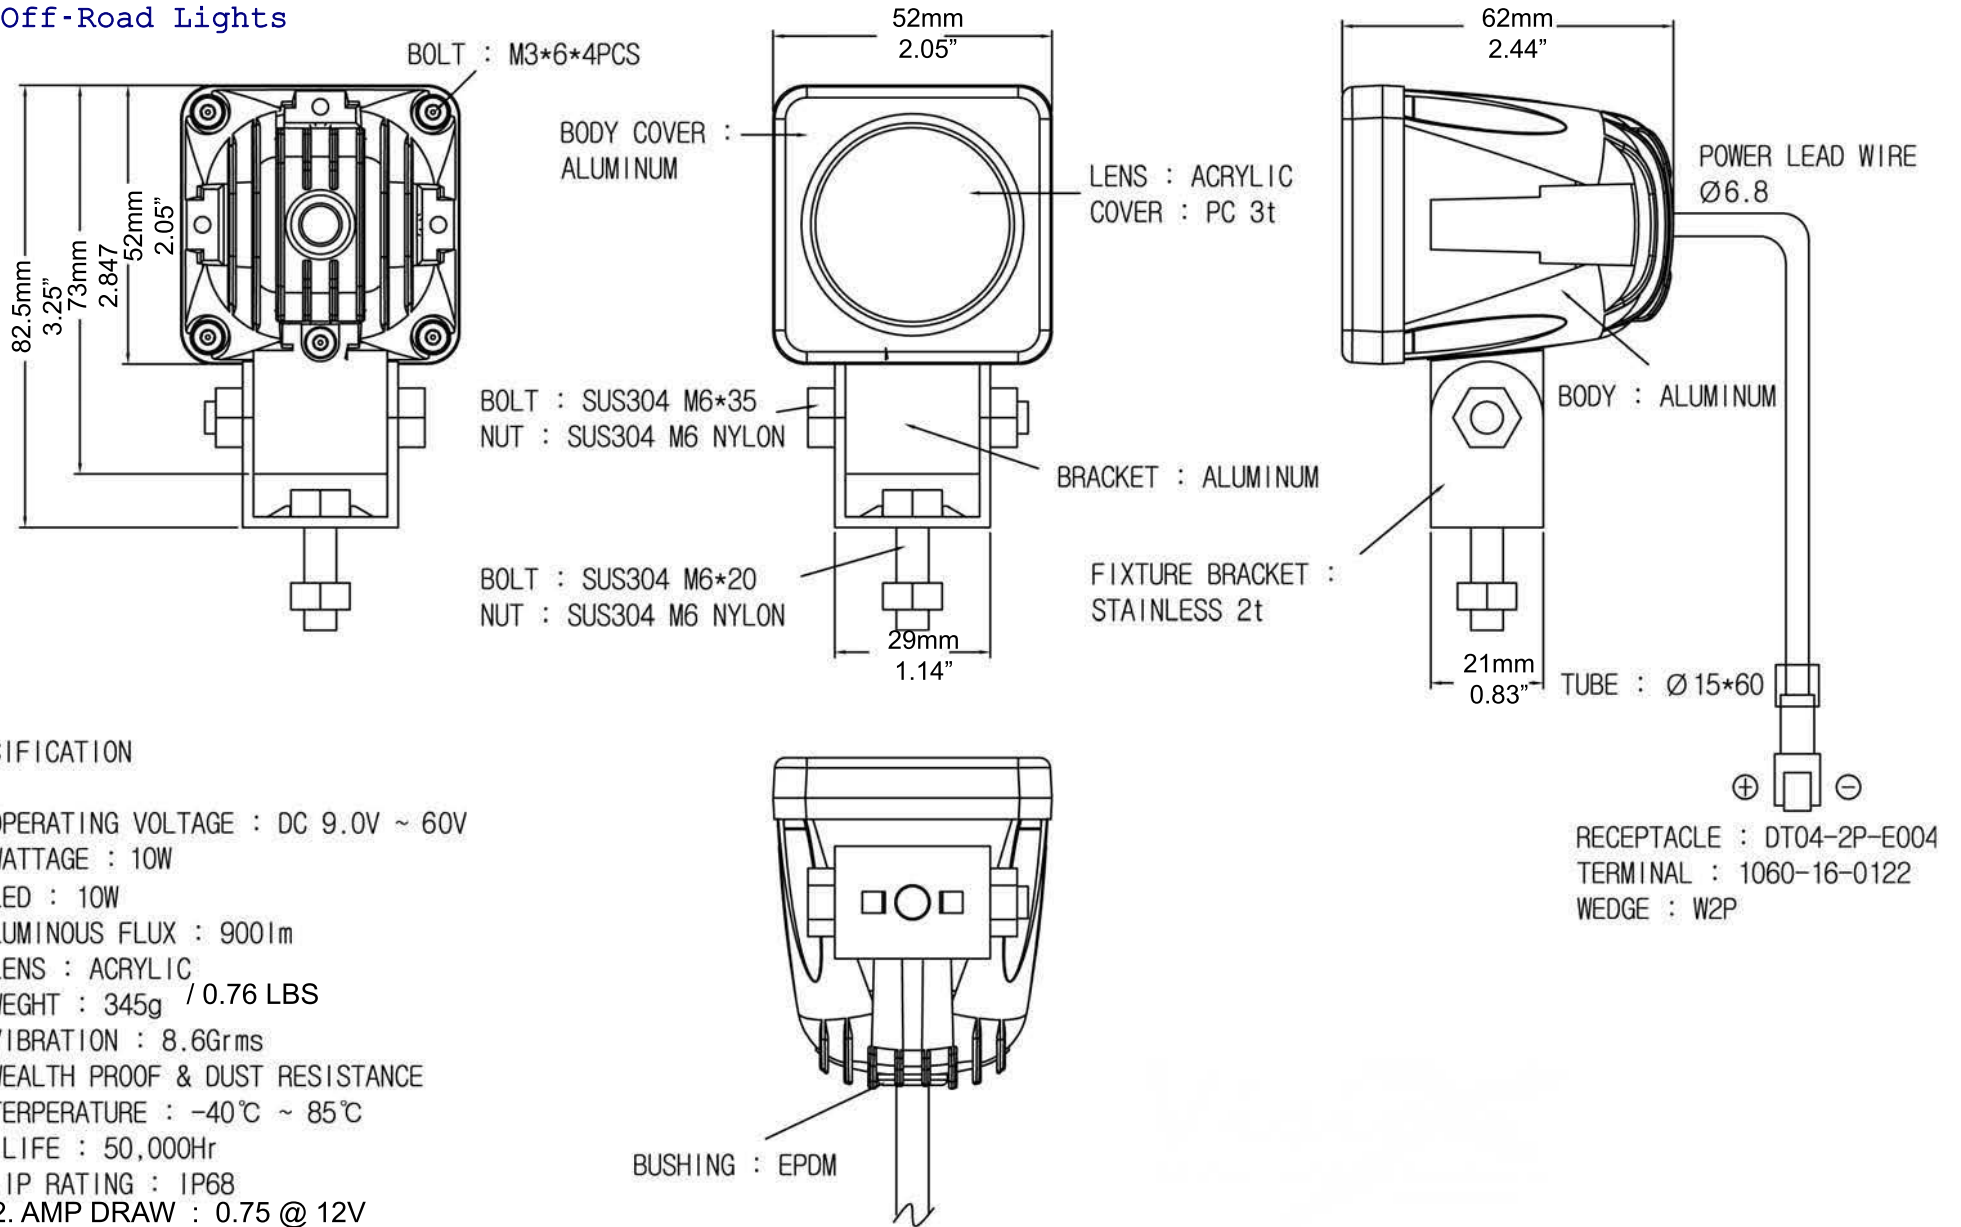

Off-Road Lights

SPECIFICATION

1. OPERATING VOLTAGE : DC 9.0V ~ 60V
2. WATTAGE : 10W
3. LED : 10W
4. LUMINOUS FLUX : 900lm
5. LENS : ACRYLIC
6. WEIGHT : 345g / 0.76 LBS
7. VIBRATION : 8.6Grms
8. WEATHER PROOF & DUST RESISTANCE
9. TEMPERATURE : -40°C ~ 85°C
10. LIFE : 50,000Hr
11. IP RATING : IP68
12. AMP DRAW : 0.75 @ 12V