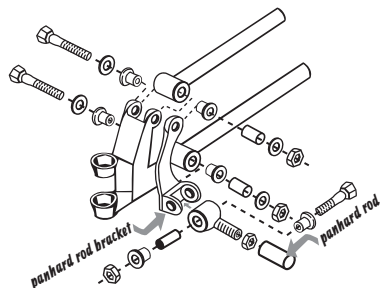

Vintage Parts™

Solid Axles

VPAIBK

FRONT END

Vintage Parts™

Solid Axles

VPAIBK

FOUR BAR OPTION

LHD Passenger Side

LHD Drivers Side

All years

RHD Drivers Side

RHD Passengers Side

All years

HAIRPIN OPTION

'28-'31 Model A

Note: box inside frame rails

'32 Model B

Note: box inside frame rails

'33-'34 Model 40

Note: box inside frame rails