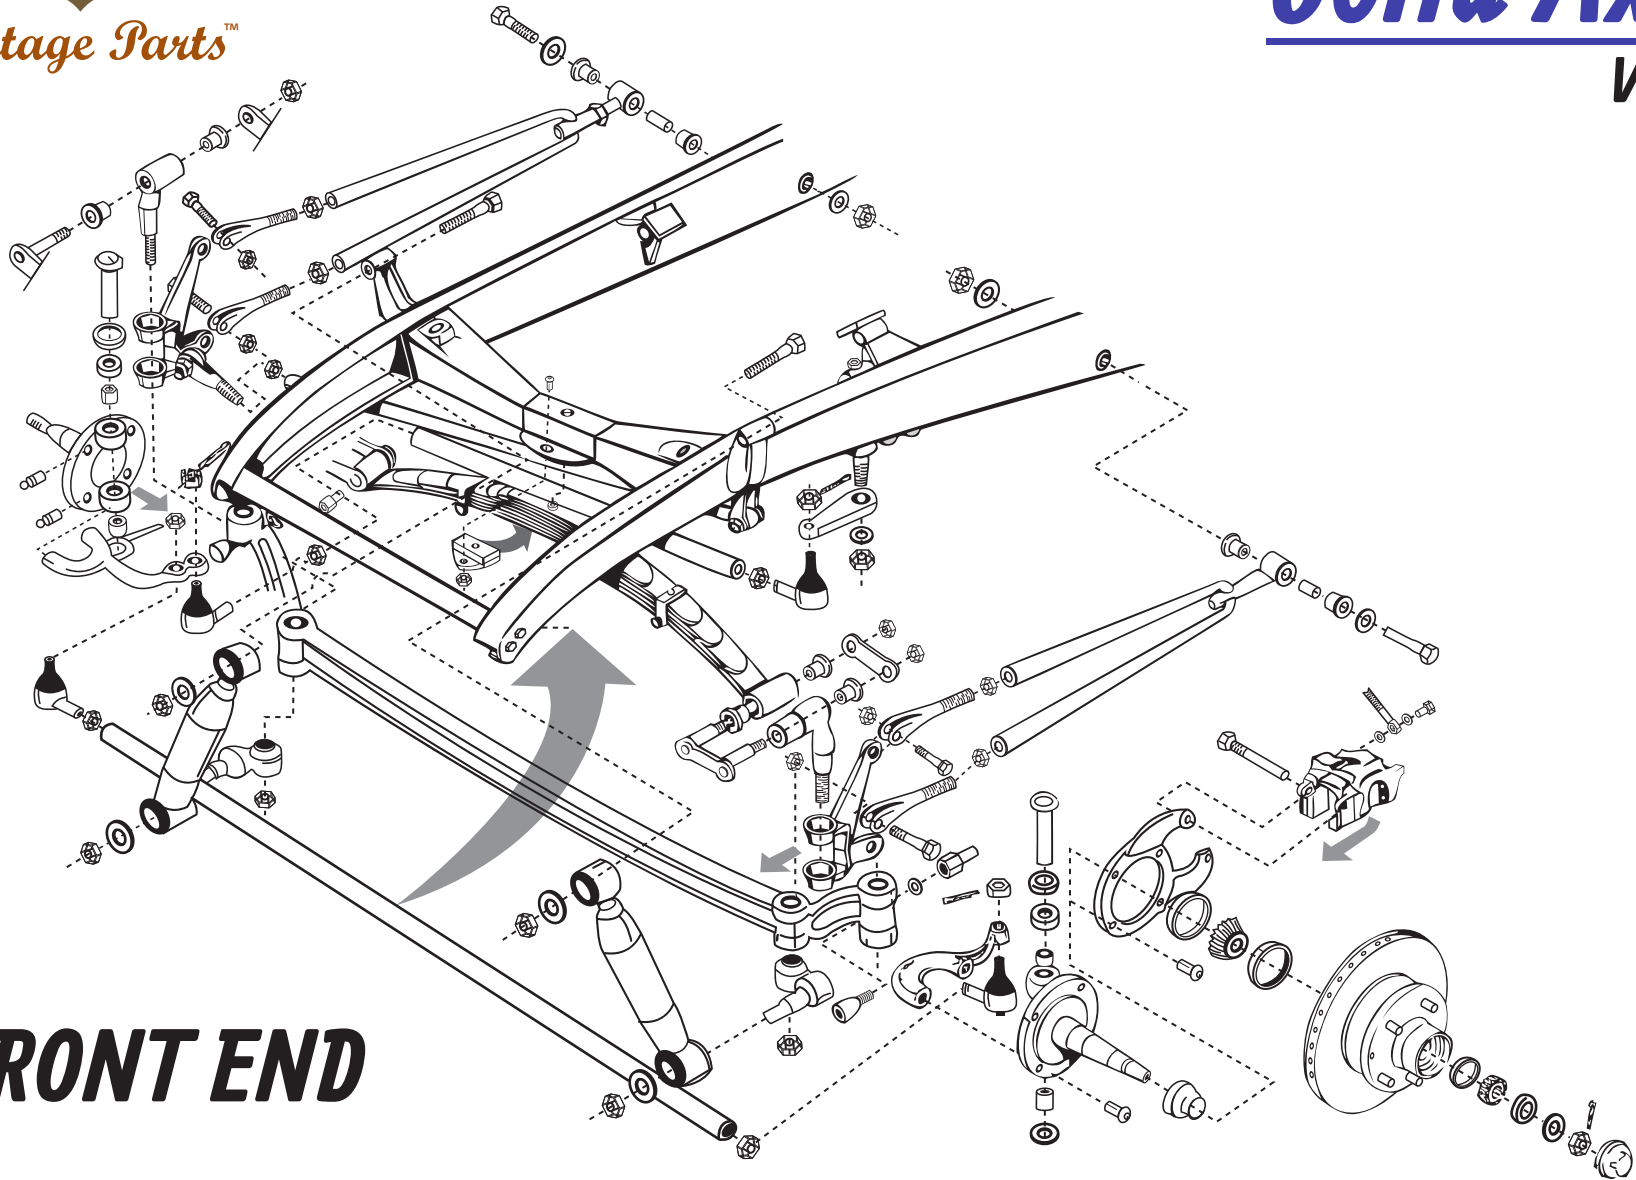

Vintage Parts™

Solid Axles

VPAIBK

FRONT END

Vintage Parts™

Solid Axles

VPAIBK

FOUR BAR OPTION

LHD Passenger Side

LHD Drivers Side

All years

RHD Drivers Side

RHD Passengers Side

All years

HAIRPIN OPTION

'28-'31 Model A

Note: box inside frame rails

'32 Model B

Note: box inside frame rails

'33-'34 Model 40

Note: box inside frame rails