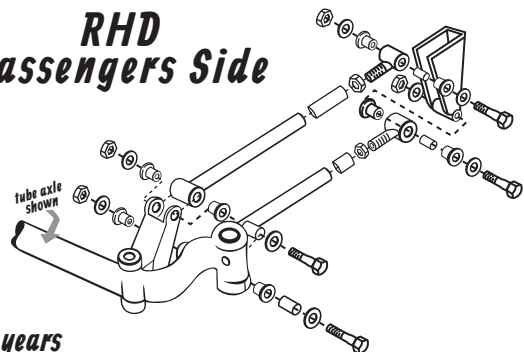

Vintage Parts™

Solid Axles

VPAIBK

FRONT END

Vintage Parts™

Solid Axles

VPAIBK

FOUR BAR OPTION

LHD Passenger Side

LHD Drivers Side

All years

RHD Drivers Side

RHD Passengers Side

All years

HAIRPIN OPTION

'28-'31 Model A

Note: box inside frame rails

'32 Model B

Note: box inside frame rails

'33-'34 Model 40

Note: box inside frame rails