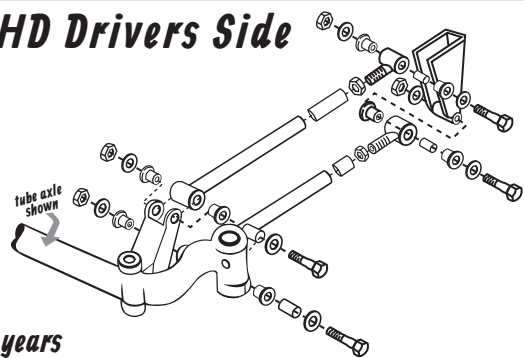

Vintage Parts™

Solid Axles

VPAIBK

FRONT END

Vintage Parts™

Solid Axles

VPAIBK

FOUR BAR OPTION

LHD Passenger Side

LHD Drivers Side

All years

RHD Drivers Side

RHD Passengers Side

All years

HAIRPIN OPTION

'28-'31 Model A