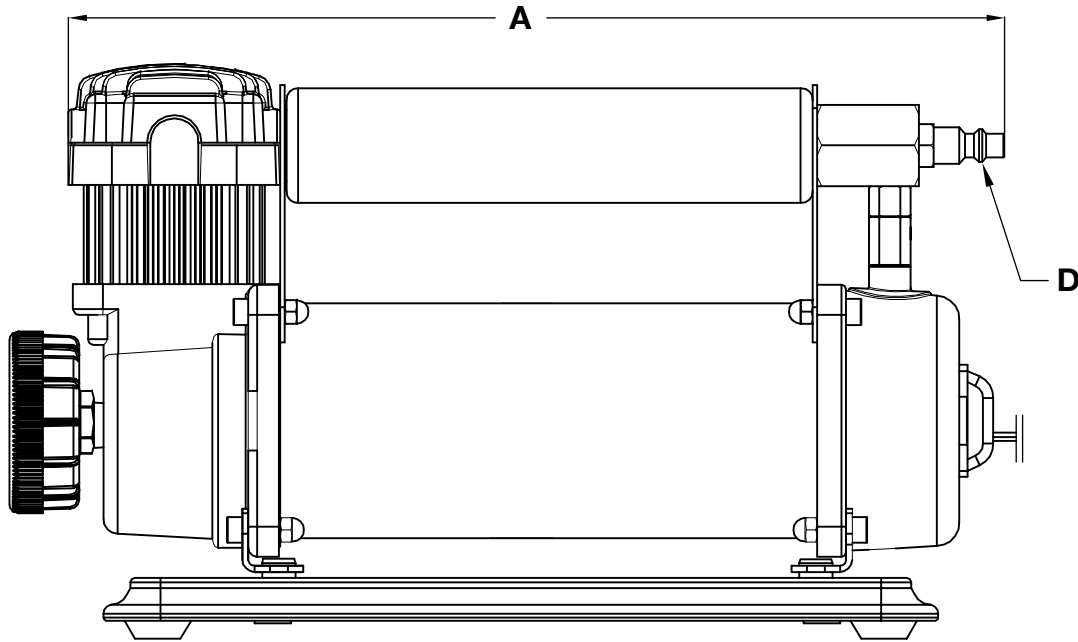

Your Vital Air Source

DIMENSIONS - MM

Part Number	A	B	C	D	E	F
45043	276.0	147.3	190.0	Coupler (M)	2400.0	40A Battery Clamps

* All measurements in millimeters, unless otherwise noted.

DIMENSIONS - IN

Part Number	A	B	C	D	E	F
45043	12.38	5.8	7.48	Coupler (M)	94.49	40A Battery Clamps