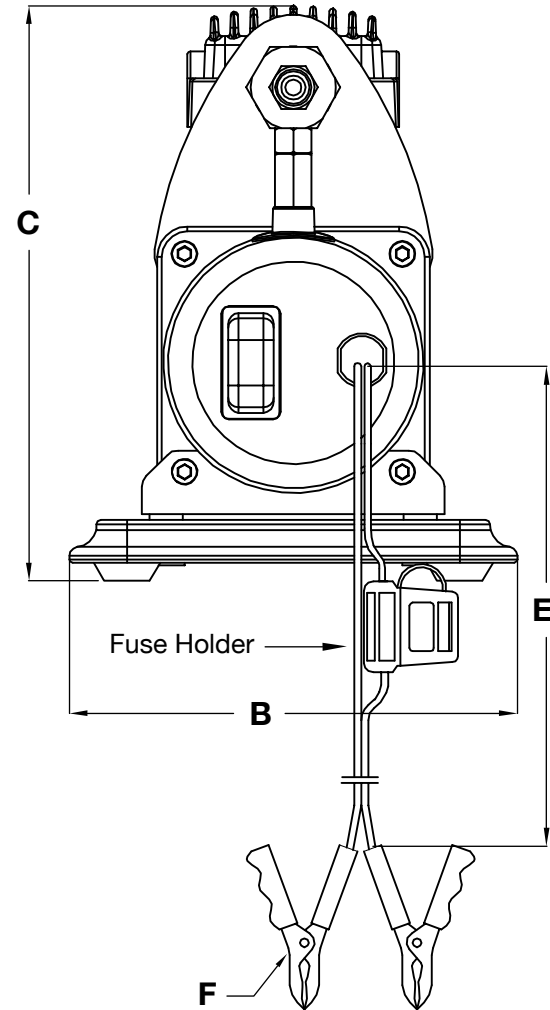

Your Vital Air Source

DIMENSIONS - MM

Part Number	A	B	C	D	E	F
45043	276.0	147.3	190.0	Coupler (M)	2400.0	40A Battery Clamps

* All measurements in millimeters, unless otherwise noted.

DIMENSIONS - IN

Part Number	A	B	C	D	E	F
45043	12.38	5.8	7.48	Coupler (M)	94.49	40A Battery Clamps