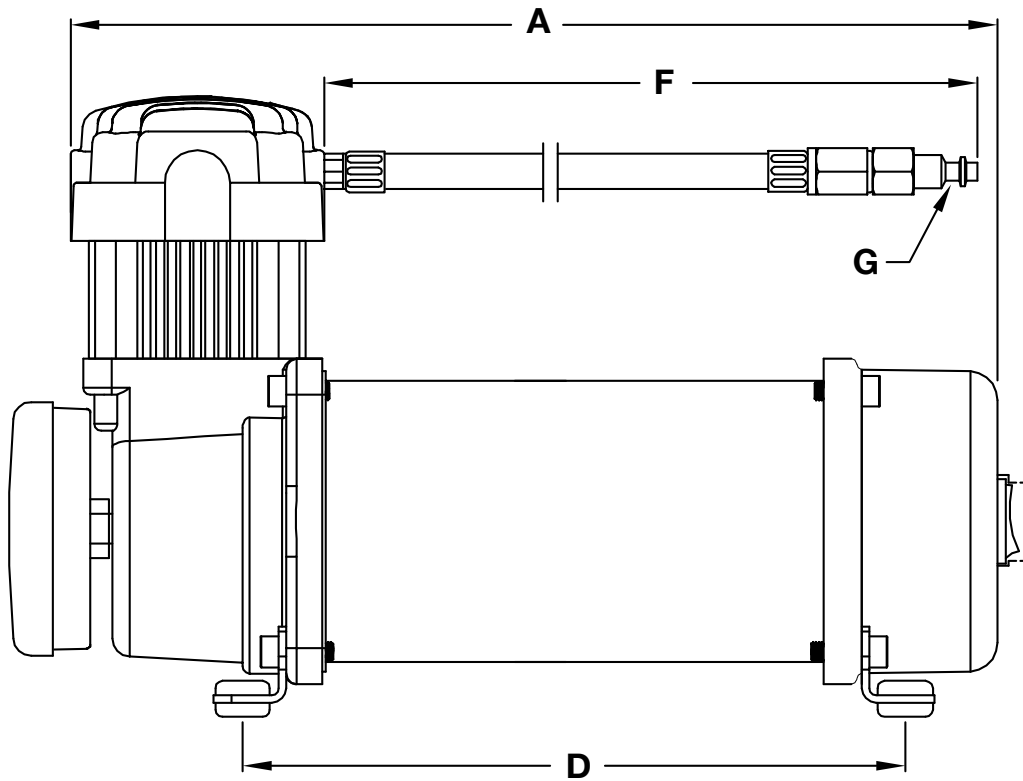

DIMENSIONS - MM

Part Number	A	B	C	D	E	F
45042	276.0	147.3	190.0	Coupler (M)	2400.0	40A Battery Clamps

* All measurements in millimeters, unless otherwise noted, +/- 1mm.

** All fittings are NPT, unless otherwise noted.

DIMENSIONS - IN

Part Number	A	B	C	D	E	F
45042	10.87	5.8	7.48	Coupler (M)	94.49	40A Battery Clamps

* All measurements in millimeters, unless otherwise noted, +/- 1mm.

** All fittings are NPT, unless otherwise noted.

DIMENSIONS - MM

Part Number	A	B	C	D	E	F	G	H	I	J
45042	295.5	100.0	171.5	223.5	84.0	523.0	Coupler (M)	580.0 / 3080.0	-	-

* All measurements in millimeters, unless otherwise noted.

** All fittings are NPT, unless otherwise noted.

DIMENSIONS - IN

Part Number	A	B	C	D	E	F	G	H	I	J
45042	11.63	3.94	6.75	8.80	3.31	20.59	Coupler (M)	22.83 / 121.26	-	-

* All measurements in inches, unless otherwise noted.

** All fittings are NPT, unless otherwise noted.