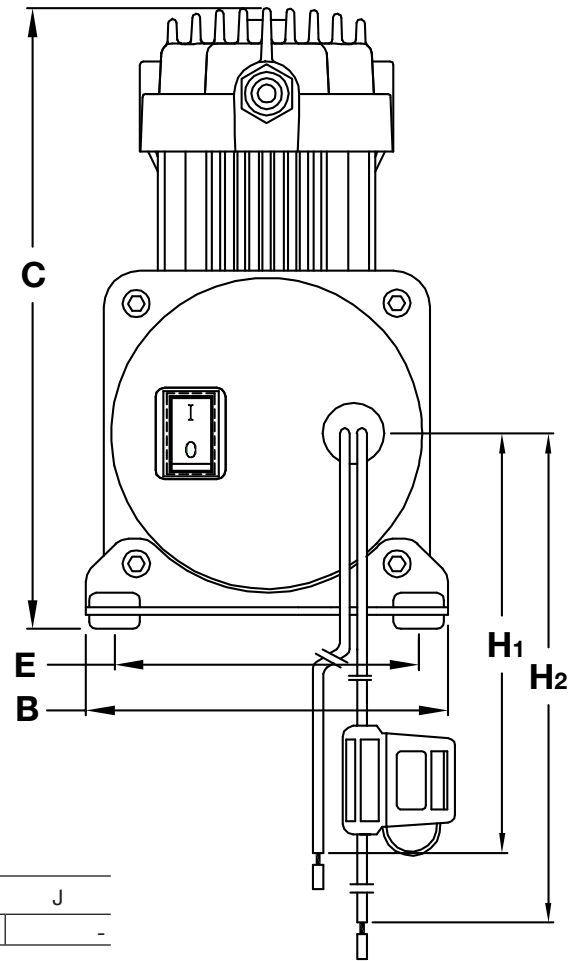

DIMENSIONS - MM

Part Number	A	B	C	D	E	F
45042	276.0	147.3	190.0	Coupler (M)	2400.0	40A Battery Clamps

* All measurements in millimeters, unless otherwise noted, +/- 1mm.

** All fittings are NPT, unless otherwise noted.

DIMENSIONS - IN

Part Number	A	B	C	D	E	F
45042	10.87	5.8	7.48	Coupler (M)	94.49	40A Battery Clamps

* All measurements in millimeters, unless otherwise noted, +/- 1mm.

** All fittings are NPT, unless otherwise noted.

DIMENSIONS - MM

Part Number	A	B	C	D	E	F	G	H	I	J
45042	295.5	100.0	171.5	223.5	84.0	523.0	Coupler (M)	580.0 / 3080.0	-	-

* All measurements in millimeters, unless otherwise noted.

** All fittings are NPT, unless otherwise noted.

DIMENSIONS - IN

Part Number	A	B	C	D	E	F	G	H	I	J
45042	11.63	3.94	6.75	8.80	3.31	20.59	Coupler (M)	22.83 / 121.26	-	-

* All measurements in inches, unless otherwise noted.

** All fittings are NPT, unless otherwise noted.