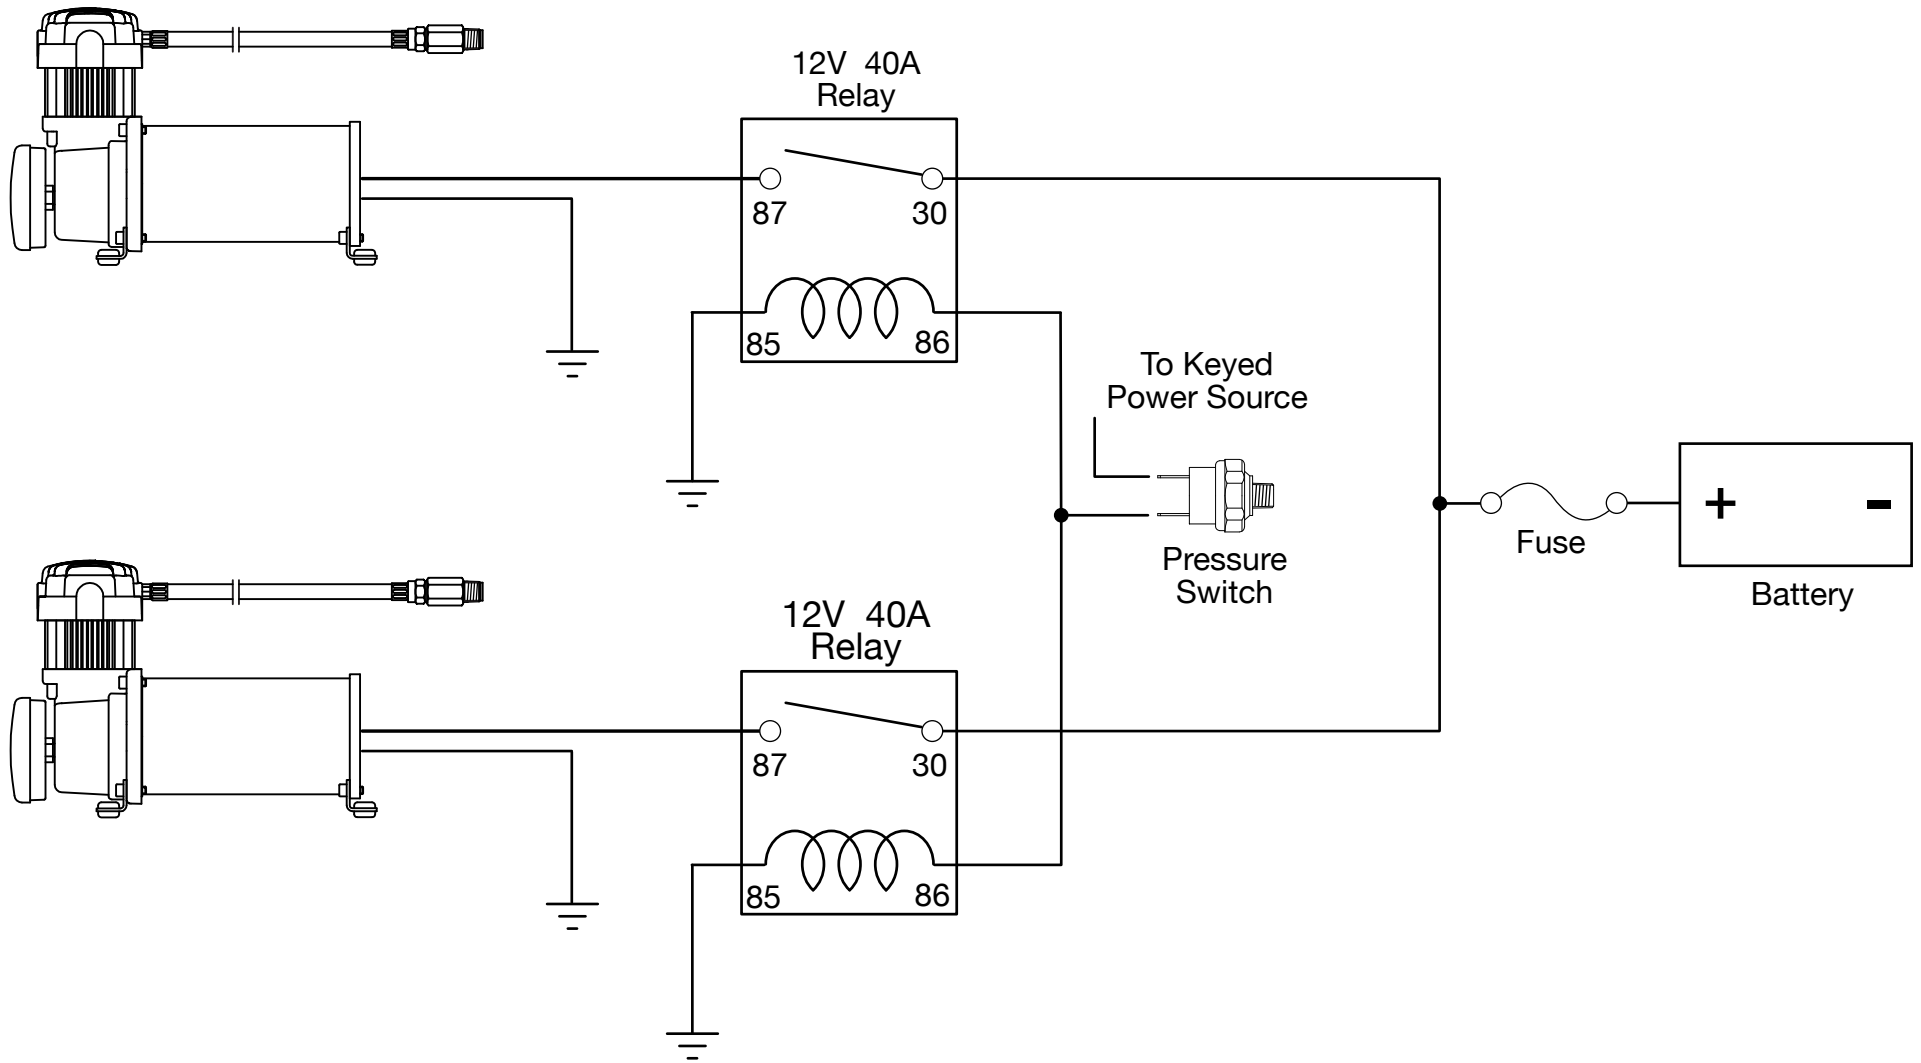

DUAL "C" MODEL COMPRESSOR WIRING DIAGRAM

Viair provides the best in air compressors equipment.