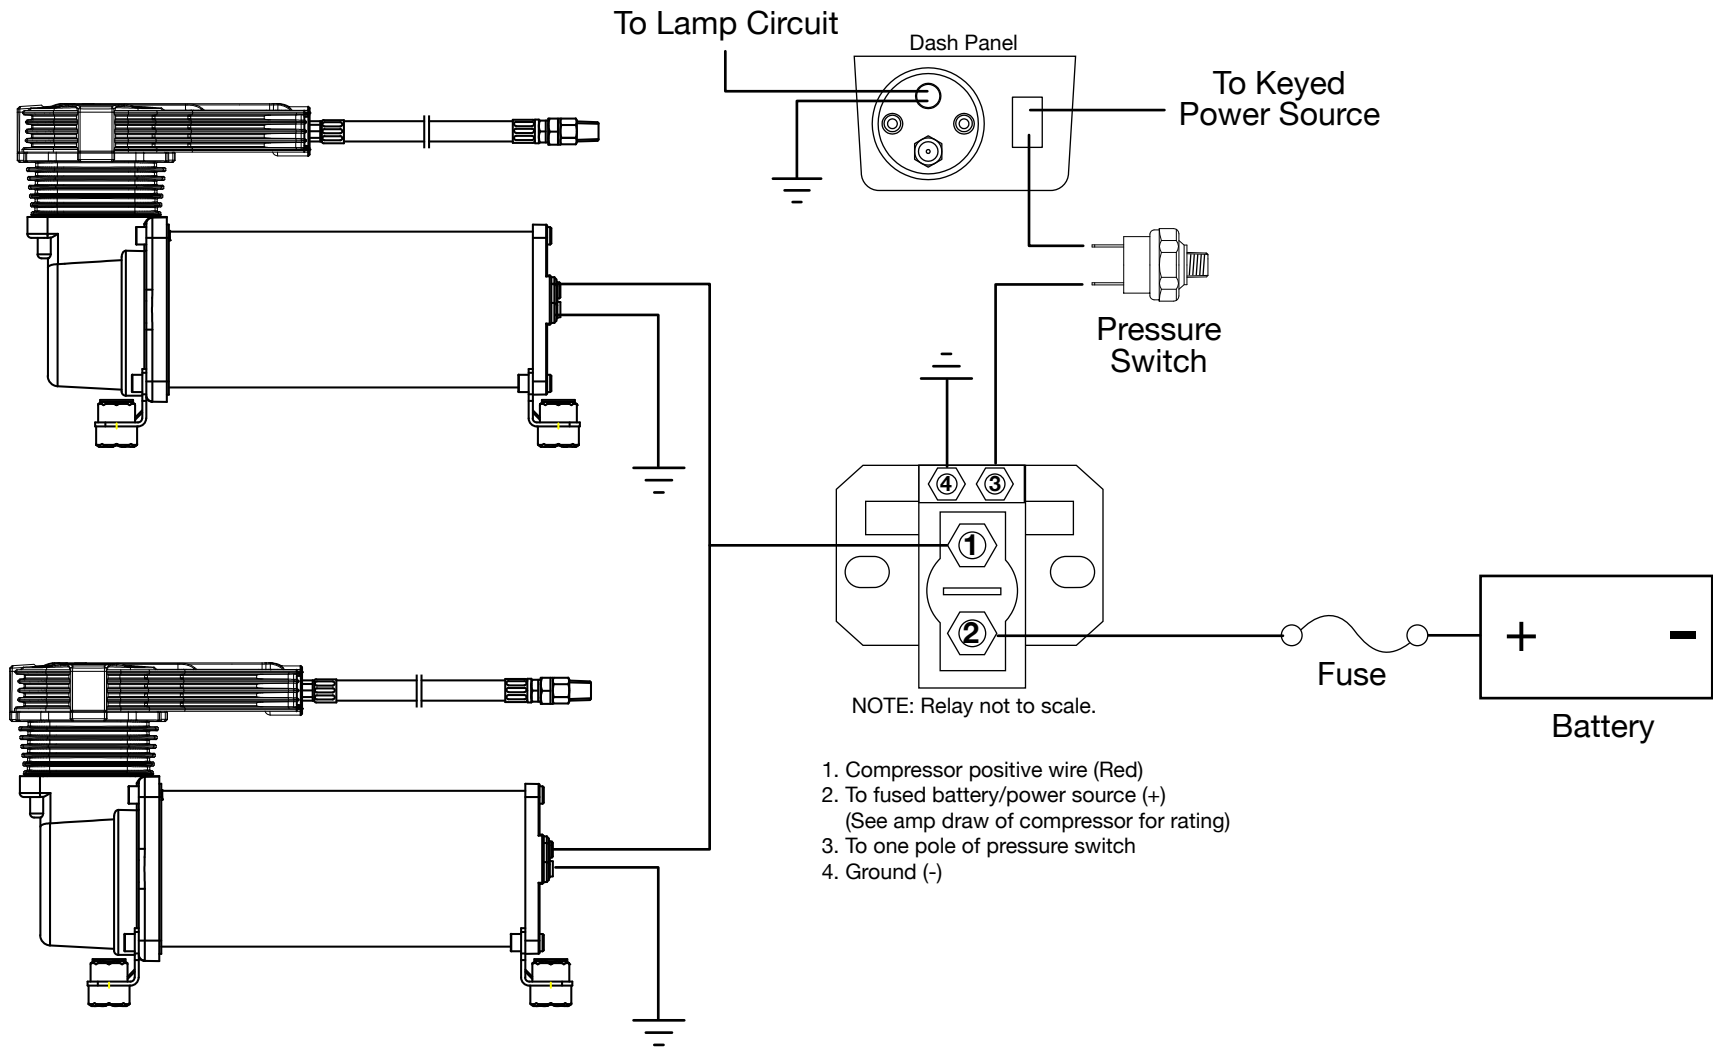

Your Vital Air Source

DUAL GEN.2 MODEL COMPRESSOR WIRING DIAGRAM

PN's 20075, 20175, 20085, 20185

Looking for dependable wheel and tire service tools? Rely on Viair for quality and long-lasting products.