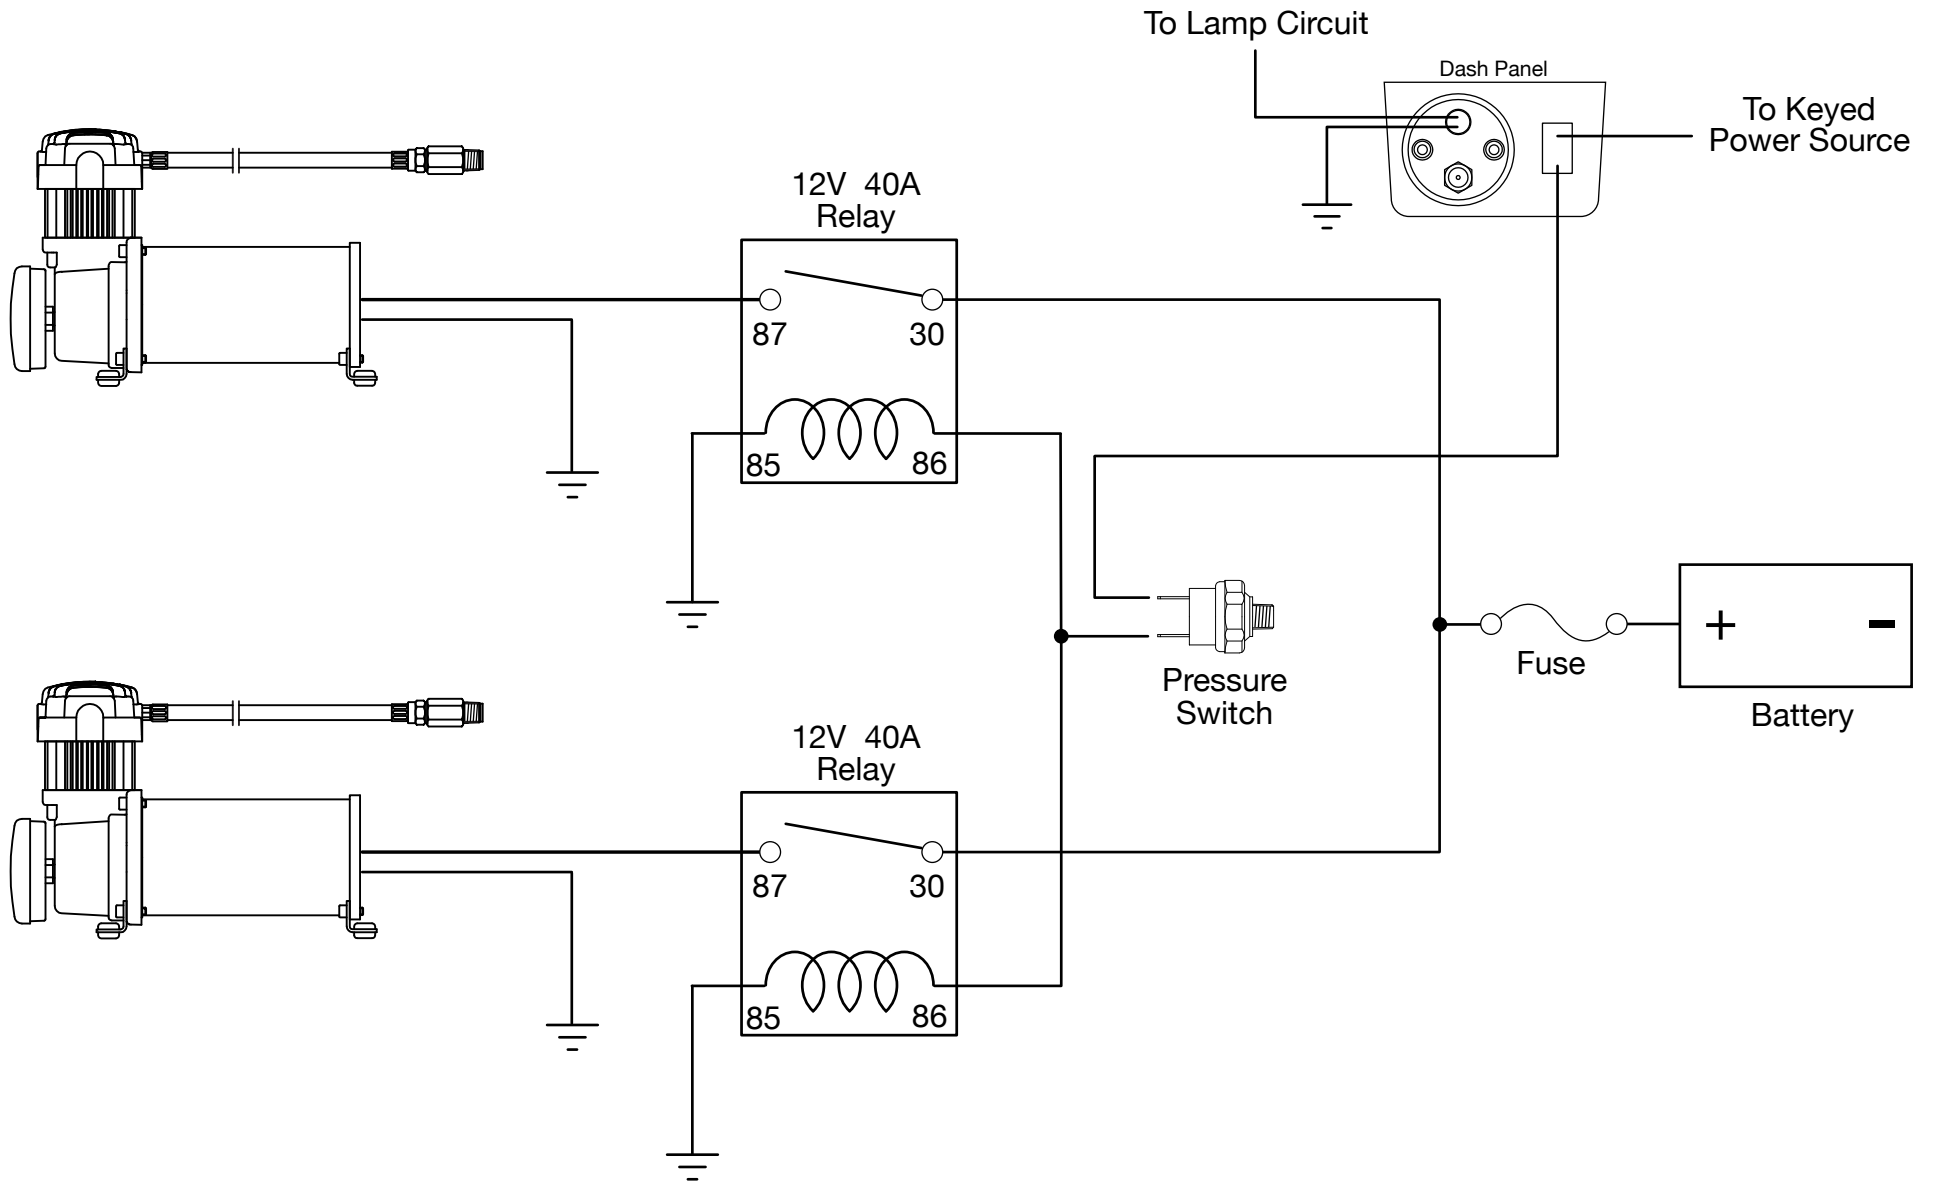

# DUAL OBA MODEL COMPRESSOR WIRING DIAGRAM

PN's 20011, 20013, 20014, 20015, 20016, 20017, 20019,  
20020, 20021, 20022

P/N 20019  
**DUAL OBA PLUMBING DIAGRAM**  
Typical System Configuration, May Vary Depending on Installation