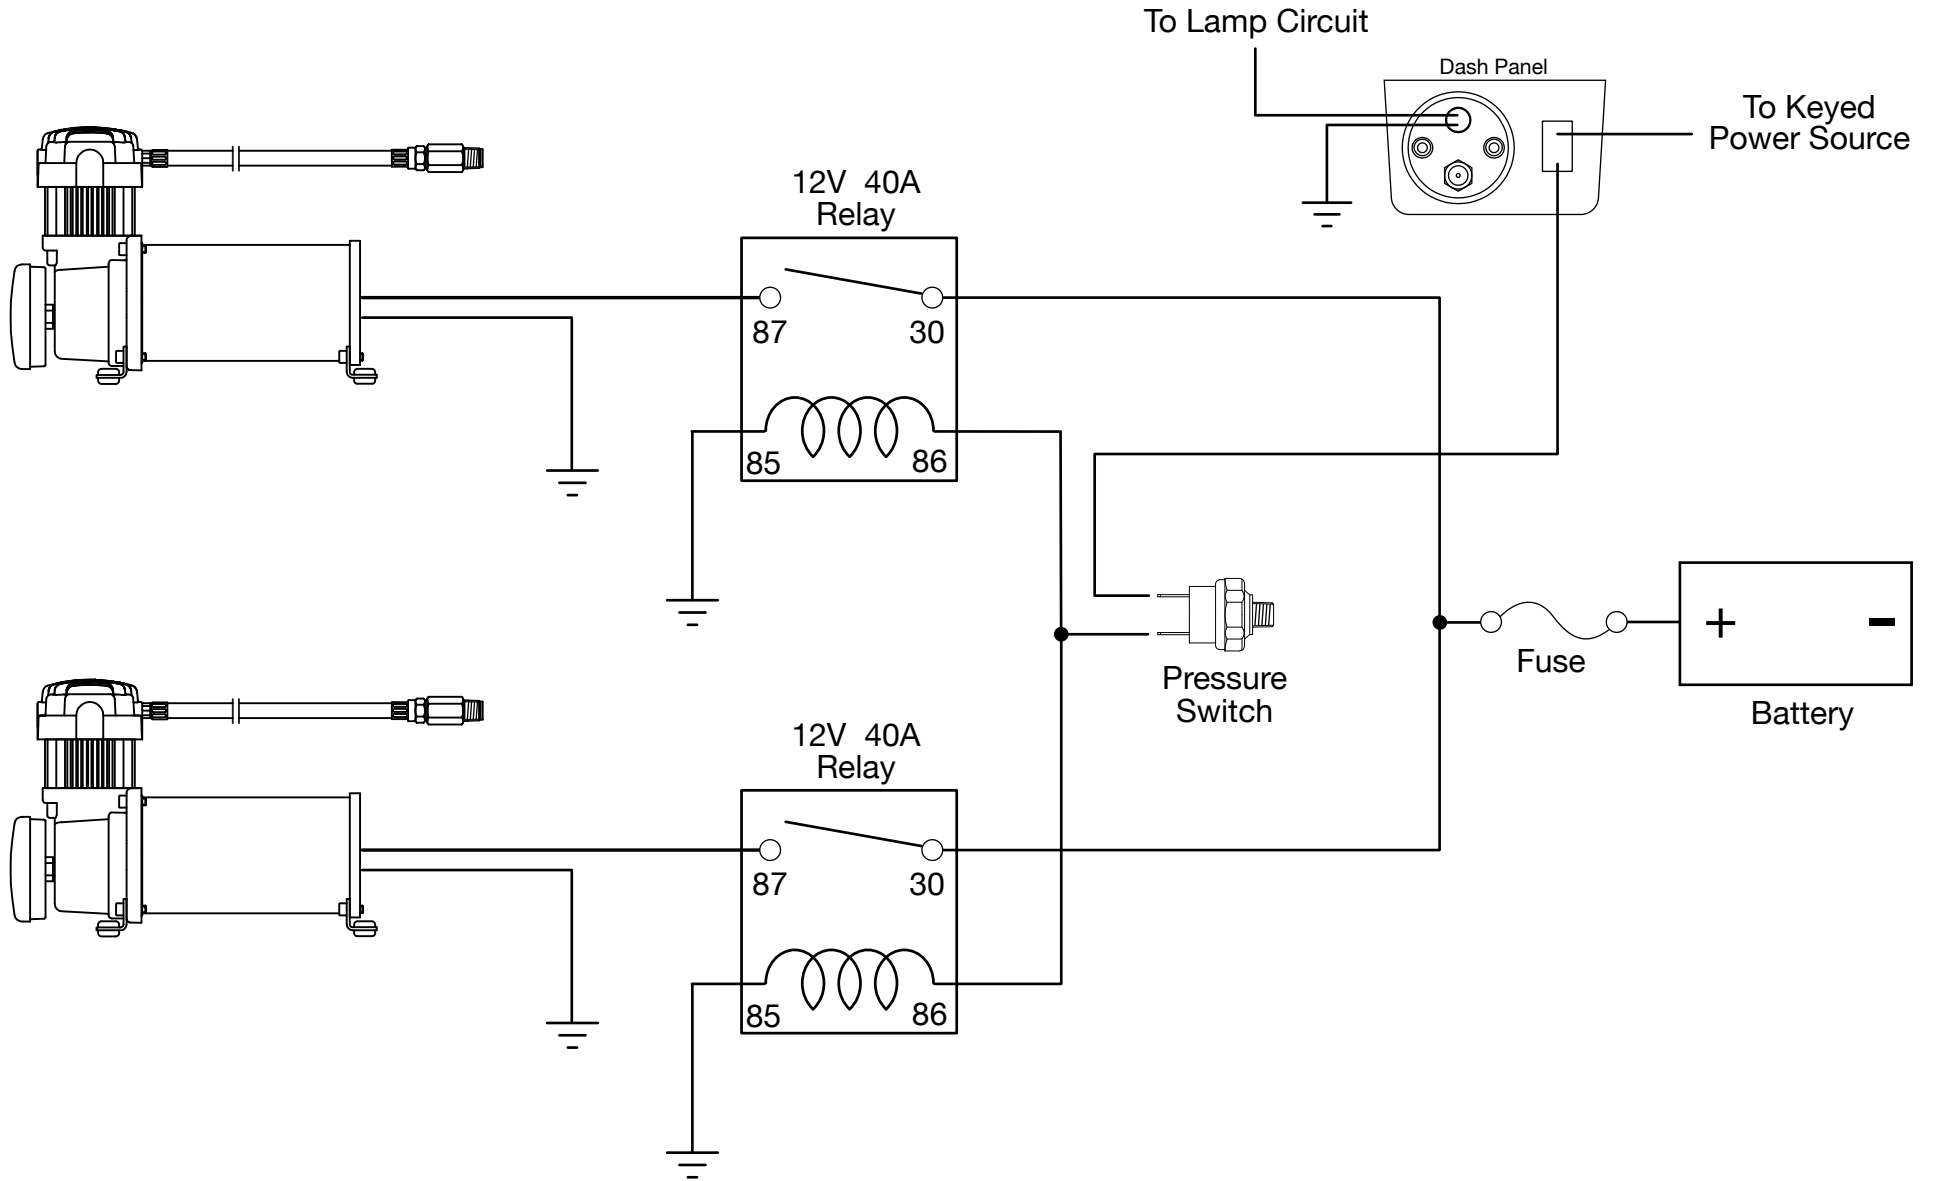

Your Vital Air Source

DUAL OBA MODEL COMPRESSOR WIRING DIAGRAM

PN's 20011, 20013, 20014, 20015, 20016, 20017, 20019,
20020, 20021, 20022

P/N 20015
DUAL OBA PLUMBING DIAGRAM
Typical System Configuration, May Vary Depending on Installation