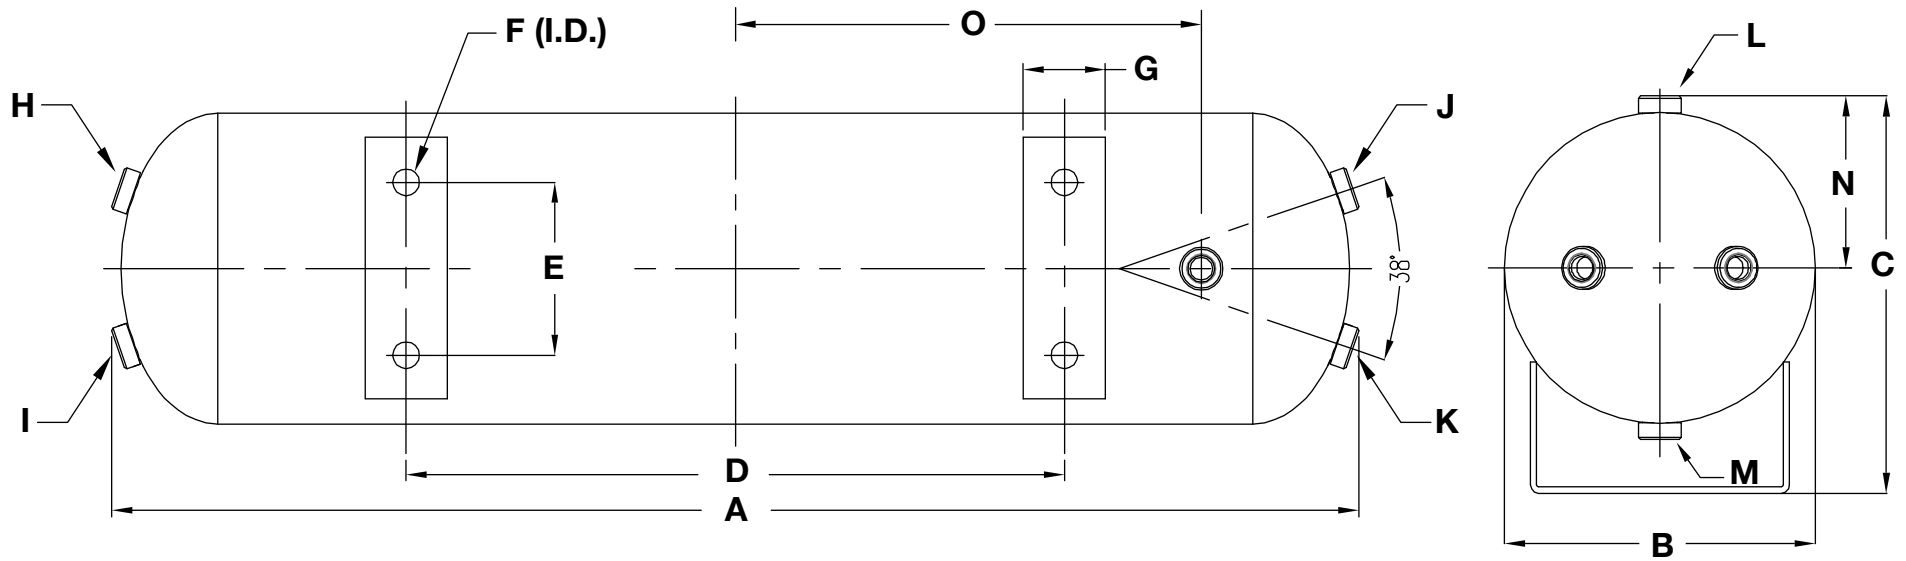

**DIMENSIONS - MM**

Part Number	A	B	C	D	E	F	G	H	I	J
40040	225.0	100.0	172.0	170.0	84.0	470.0	1/4" (M)	630.0	7.0	8.40

\* All measurements in millimeters, unless otherwise noted.

\*\* All fittings are NPT, unless otherwise noted.

**DIMENSIONS - IN**

Part Number	A	B	C	D	E	F	G	H	I	J
40040	8.86	3.94	6.77	6.69	3.31	18.50	1/4" (M)	24.80	0.28	0.33

\* All measurements in inches, unless otherwise noted.

\*\* All fittings are NPT, unless otherwise noted.

Looking for dependable wheel and tire service tools? Rely on Viair for quality and long-lasting products.

**DIMENSIONS - MM**

Part Number	A	B	C	D	E	F	G	H	I	J	K	L	M	N	O
91022	491.7	151.0	193.5	209.5	84.0	5.1	40.0	1/4" (F)	1/4" (F)	1/4" (F)	1/4" (F)	1/4" (F)	1/4" (F)	83.5	169.0

\* All measurements in millimeters, unless otherwise noted.  
\*\* All fittings are NPT, unless otherwise noted.

**DIMENSIONS - IN**

Part Number	A	B	C	D	E	F	G	H	I	J	K	L	M	N	O
91022	19.36	5.94	7.62	8.25	3.31	0.20	1.57	1/4" (F)	1/4" (F)	1/4" (F)	1/4" (F)	1/4" (F)	1/4" (F)	3.29	6.65