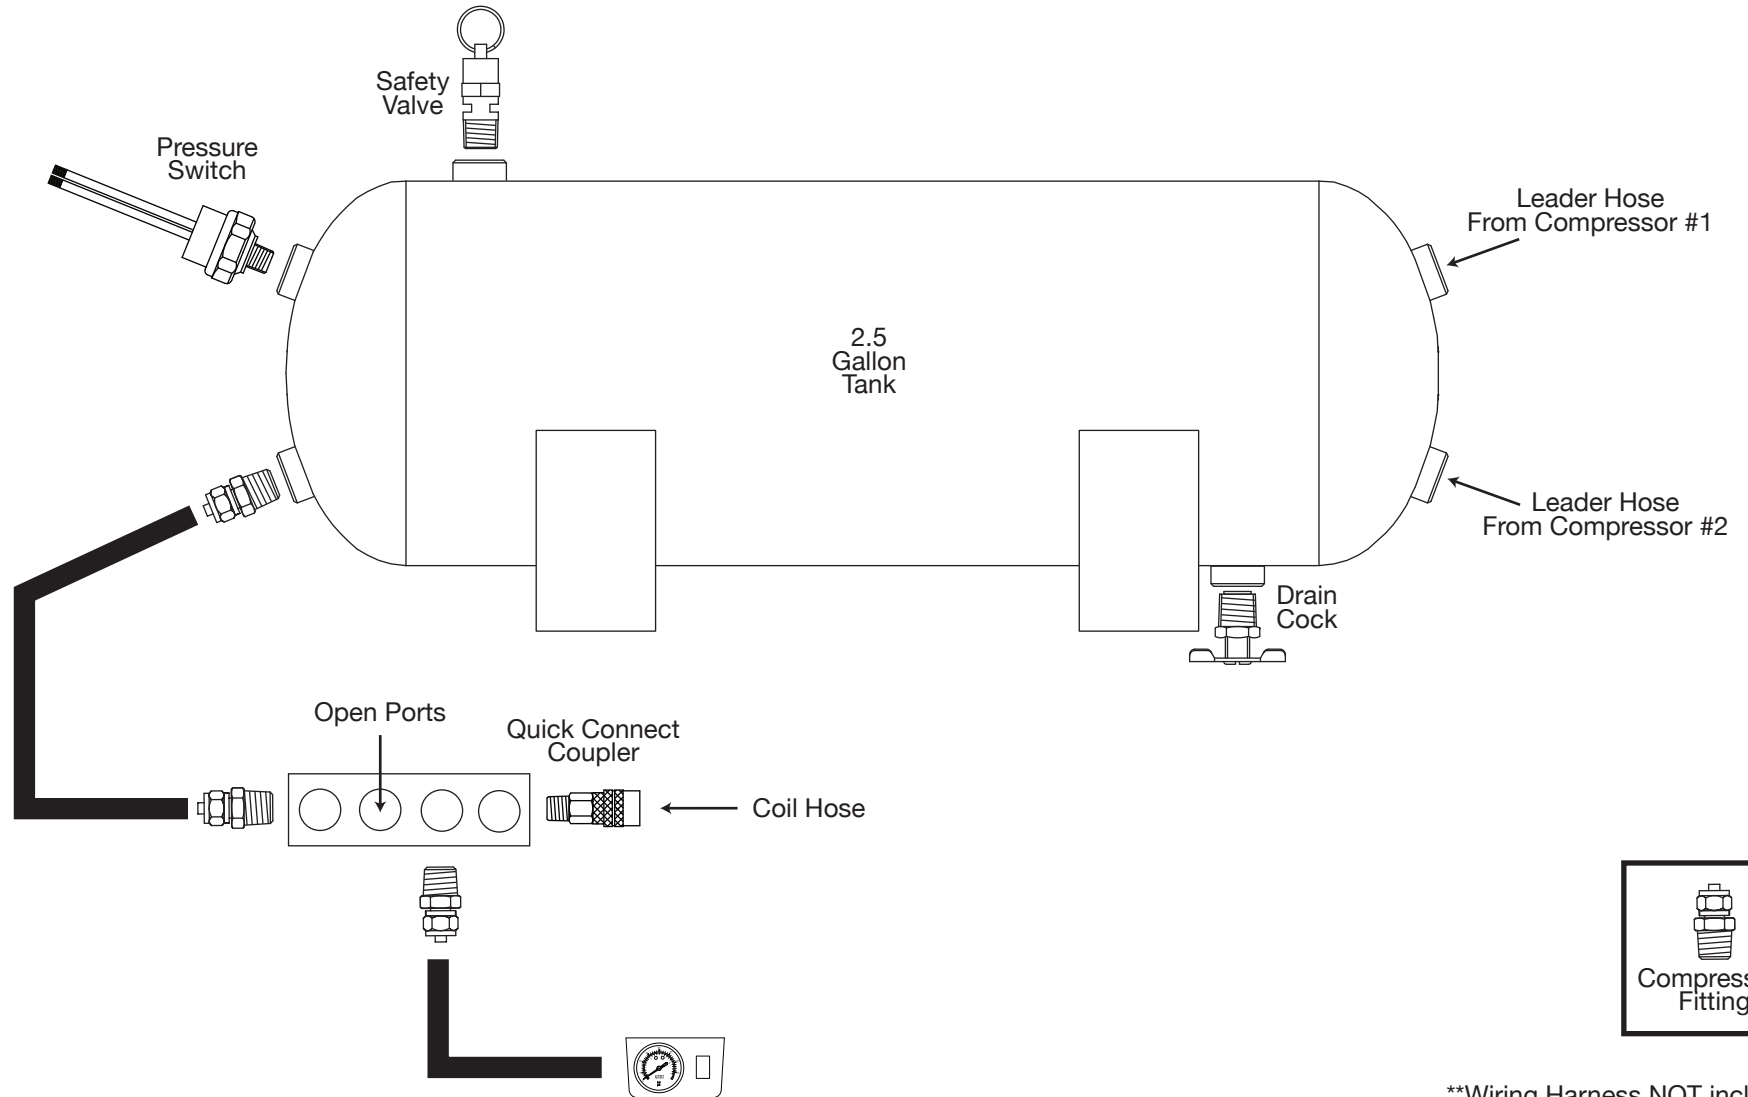

Your Vital Air Source

DUAL OBA MODEL COMPRESSOR WIRING DIAGRAM

PN's 20011, 20013, 20014, 20015, 20016, 20017, 20019,
20020, 20021, 20022

P/N 20011
DUAL OBA PLUMBING DIAGRAM
Typical System Configuration, May Vary Depending on Installation

**Wiring Harness NOT included