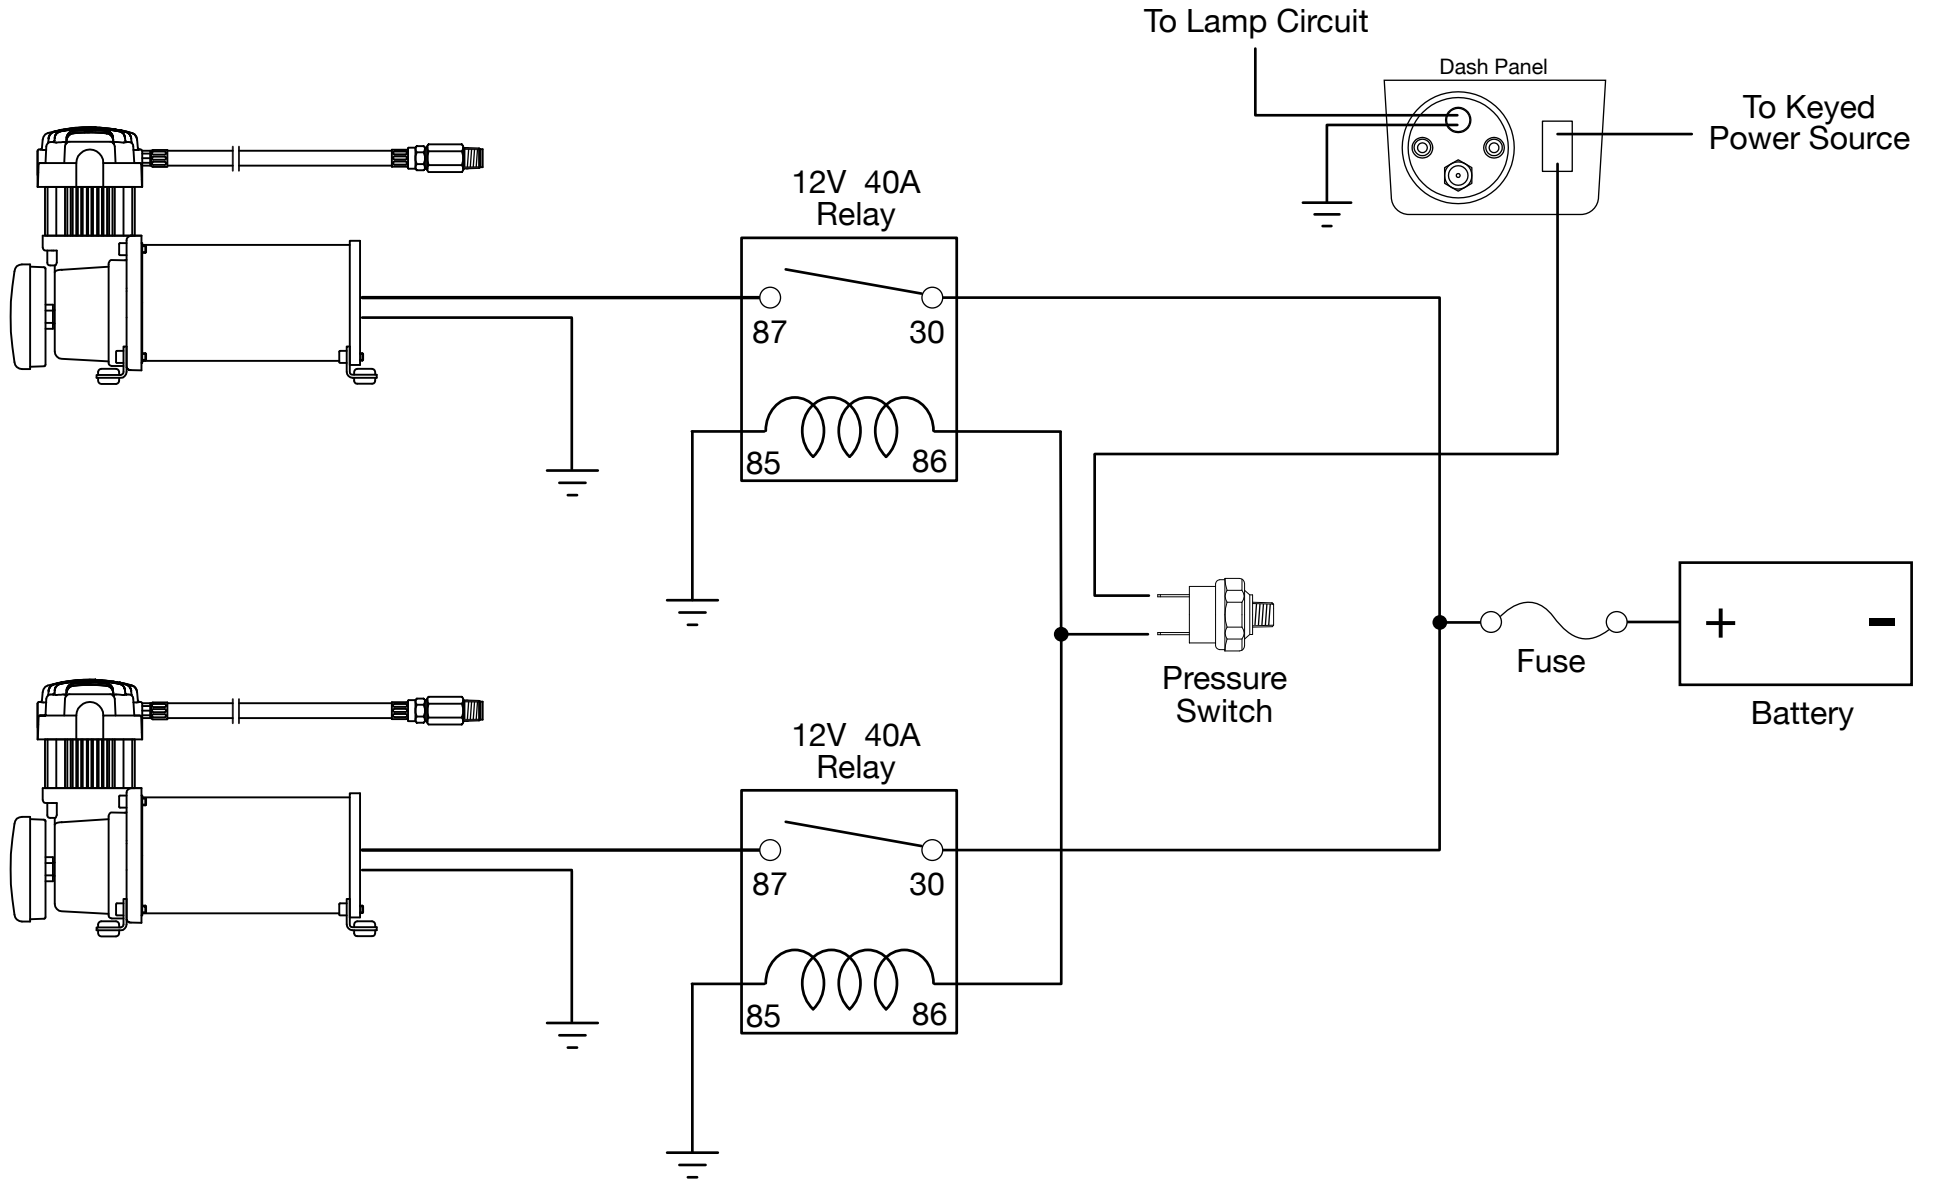

Your Vital Air Source

DUAL OBA MODEL COMPRESSOR WIRING DIAGRAM

PN's 20011, 20013, 20014, 20015, 20016, 20017, 20019,
20020, 20021, 20022

P/N 20011
DUAL OBA PLUMBING DIAGRAM
Typical System Configuration, May Vary Depending on Installation

**Wiring Harness NOT included