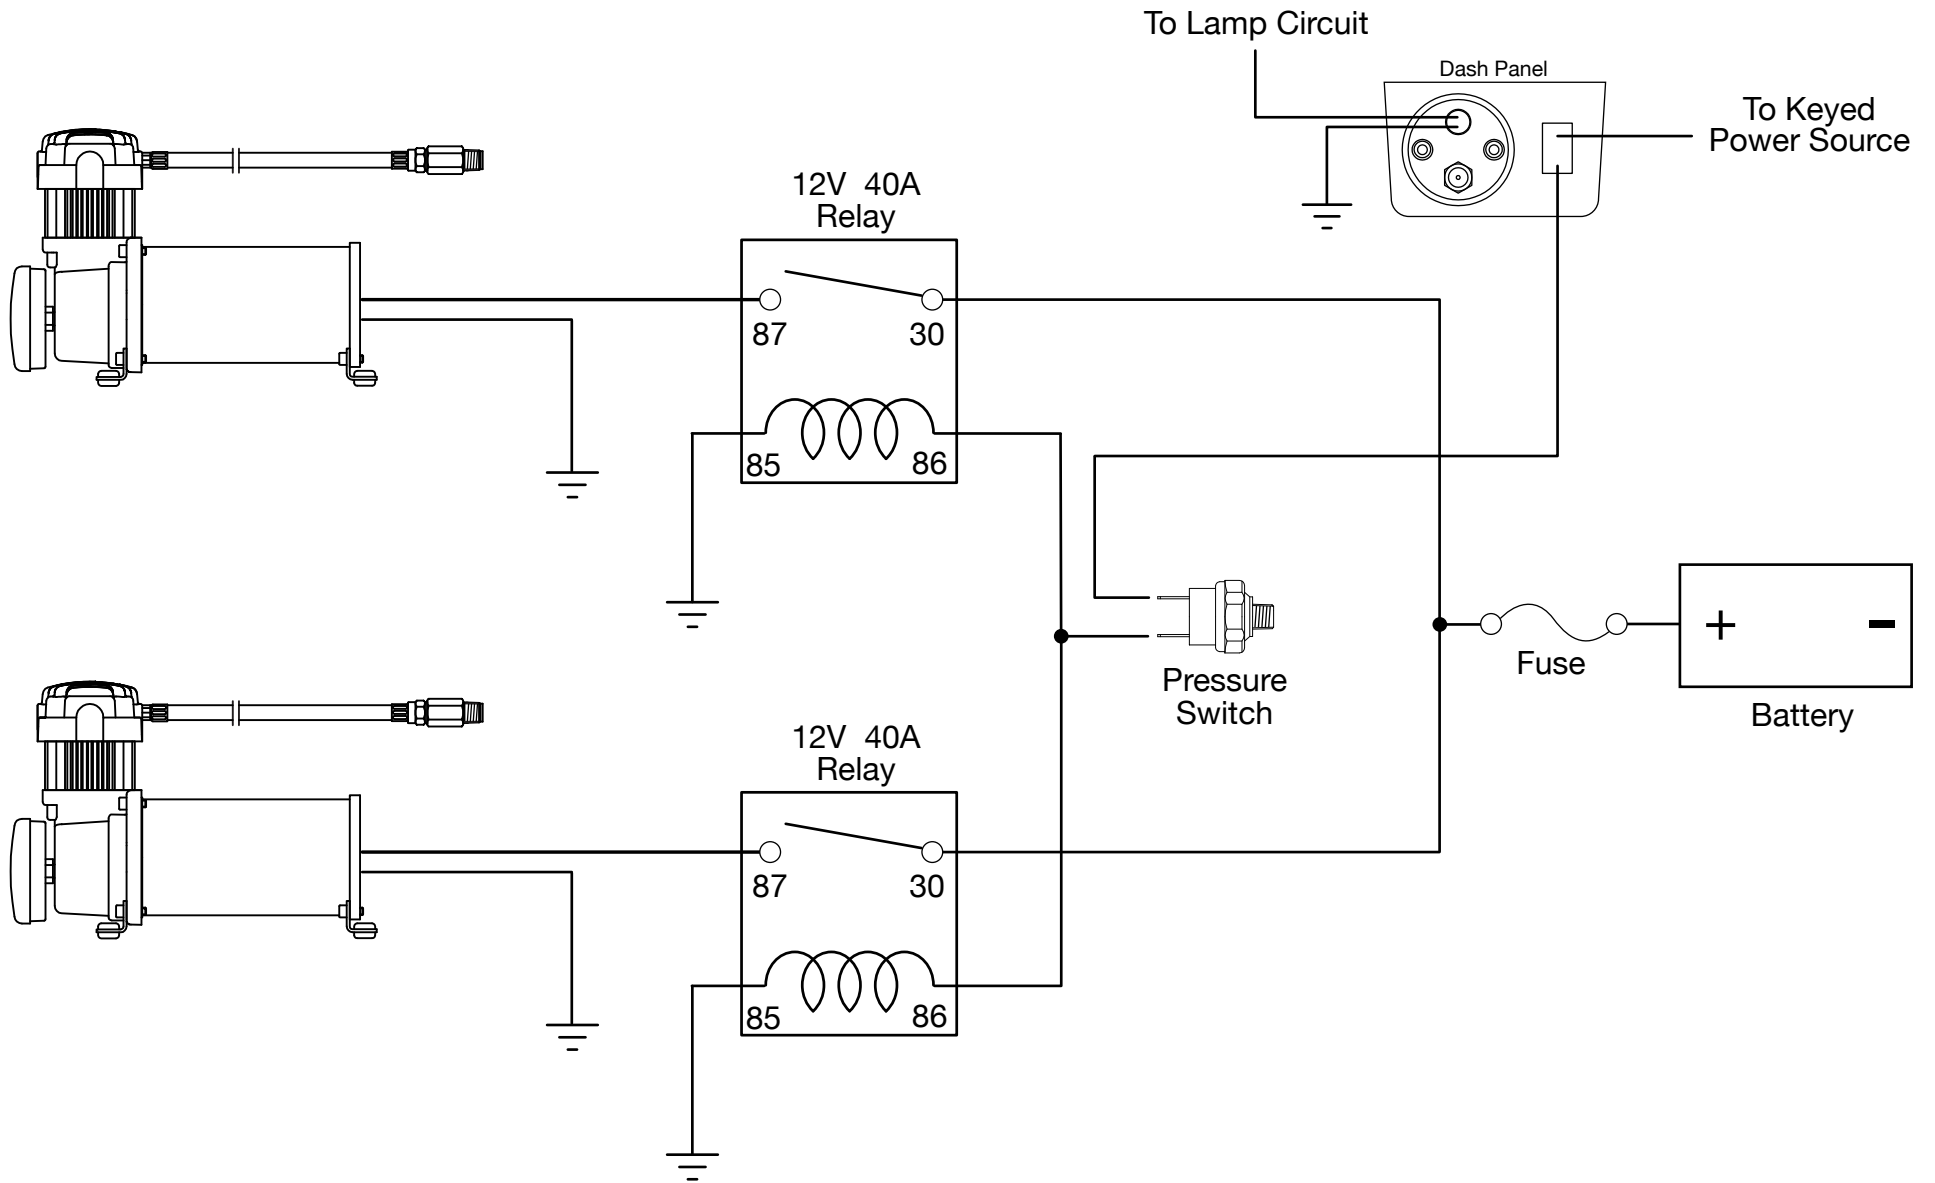

# DUAL OBA MODEL COMPRESSOR WIRING DIAGRAM

PN's 20011, 20013, 20014, 20015, 20016, 20017, 20019,  
20020, 20021, 20022

P/N 20011  
**DUAL OBA PLUMBING DIAGRAM**  
Typical System Configuration, May Vary Depending on Installation

\*\*Wiring Harness NOT included