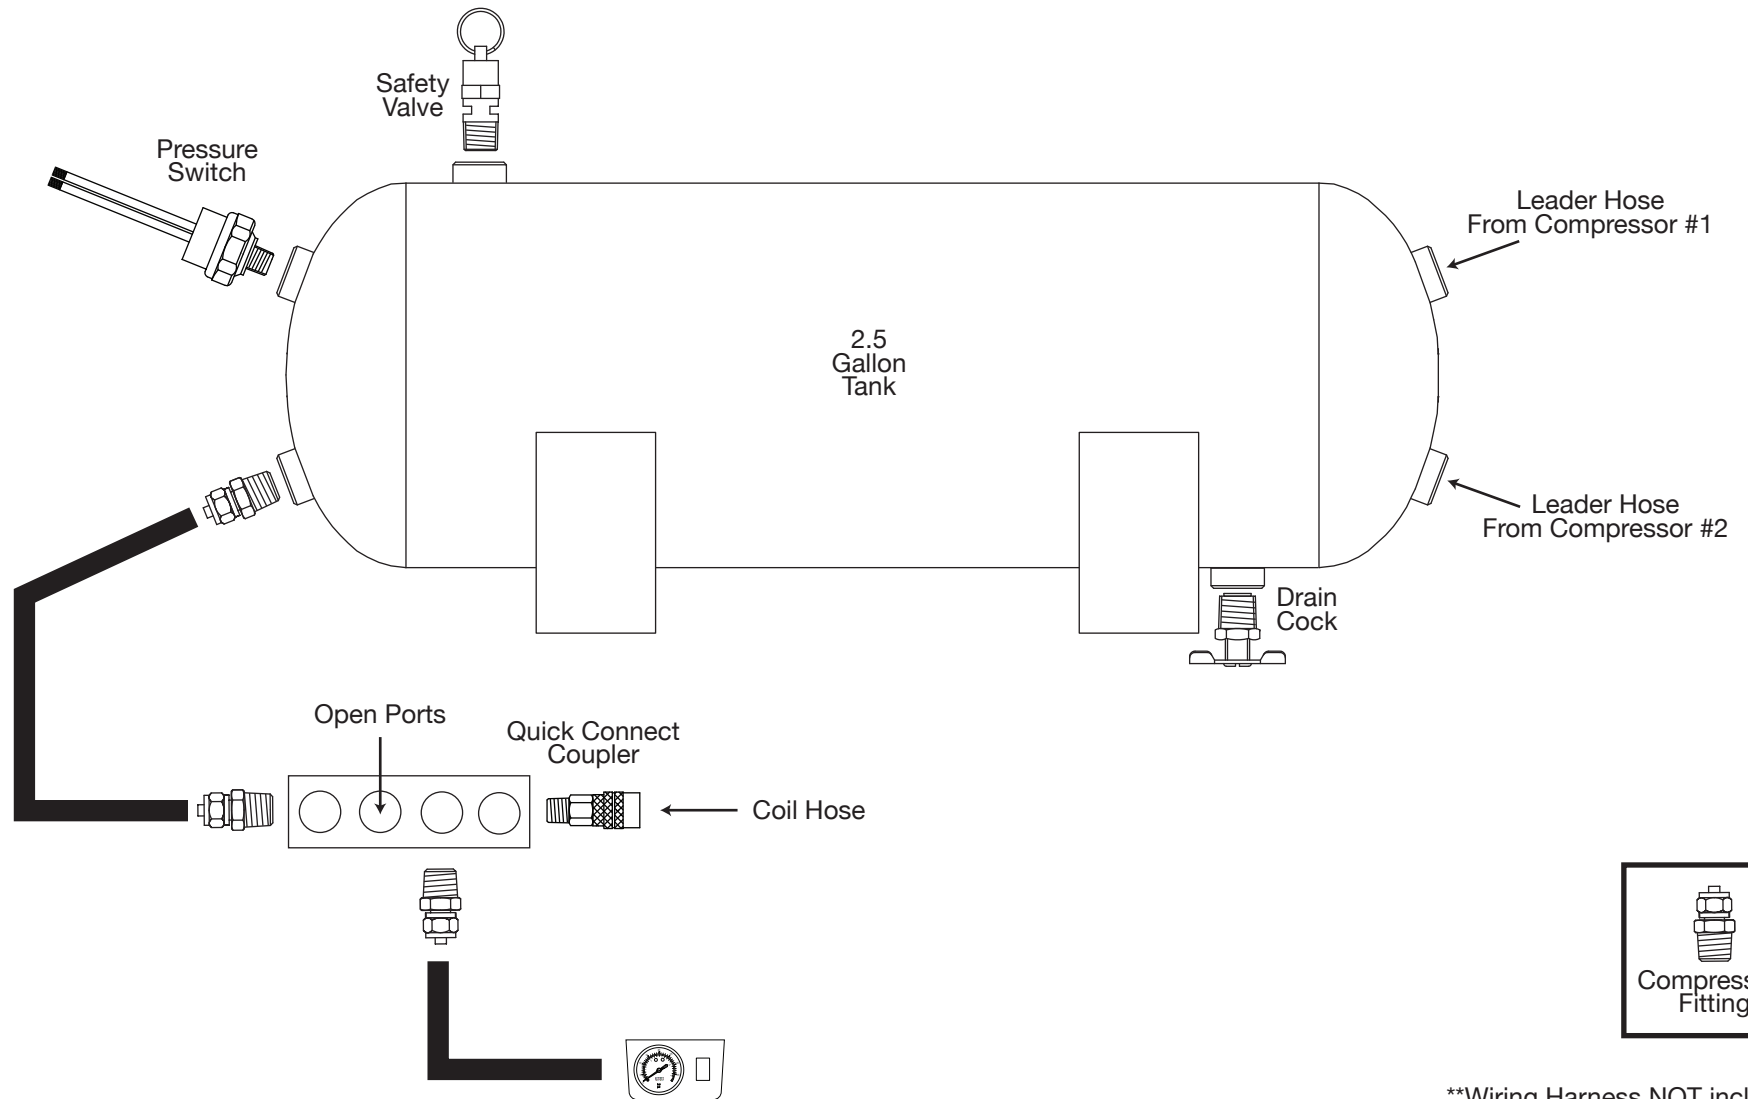

# DUAL OBA MODEL COMPRESSOR WIRING DIAGRAM

PN's 20011, 20013, 20014, 20015, 20016, 20017, 20019,  
20020, 20021, 20022

P/N 20011  
**DUAL OBA PLUMBING DIAGRAM**  
Typical System Configuration, May Vary Depending on Installation

\*\*Wiring Harness NOT included