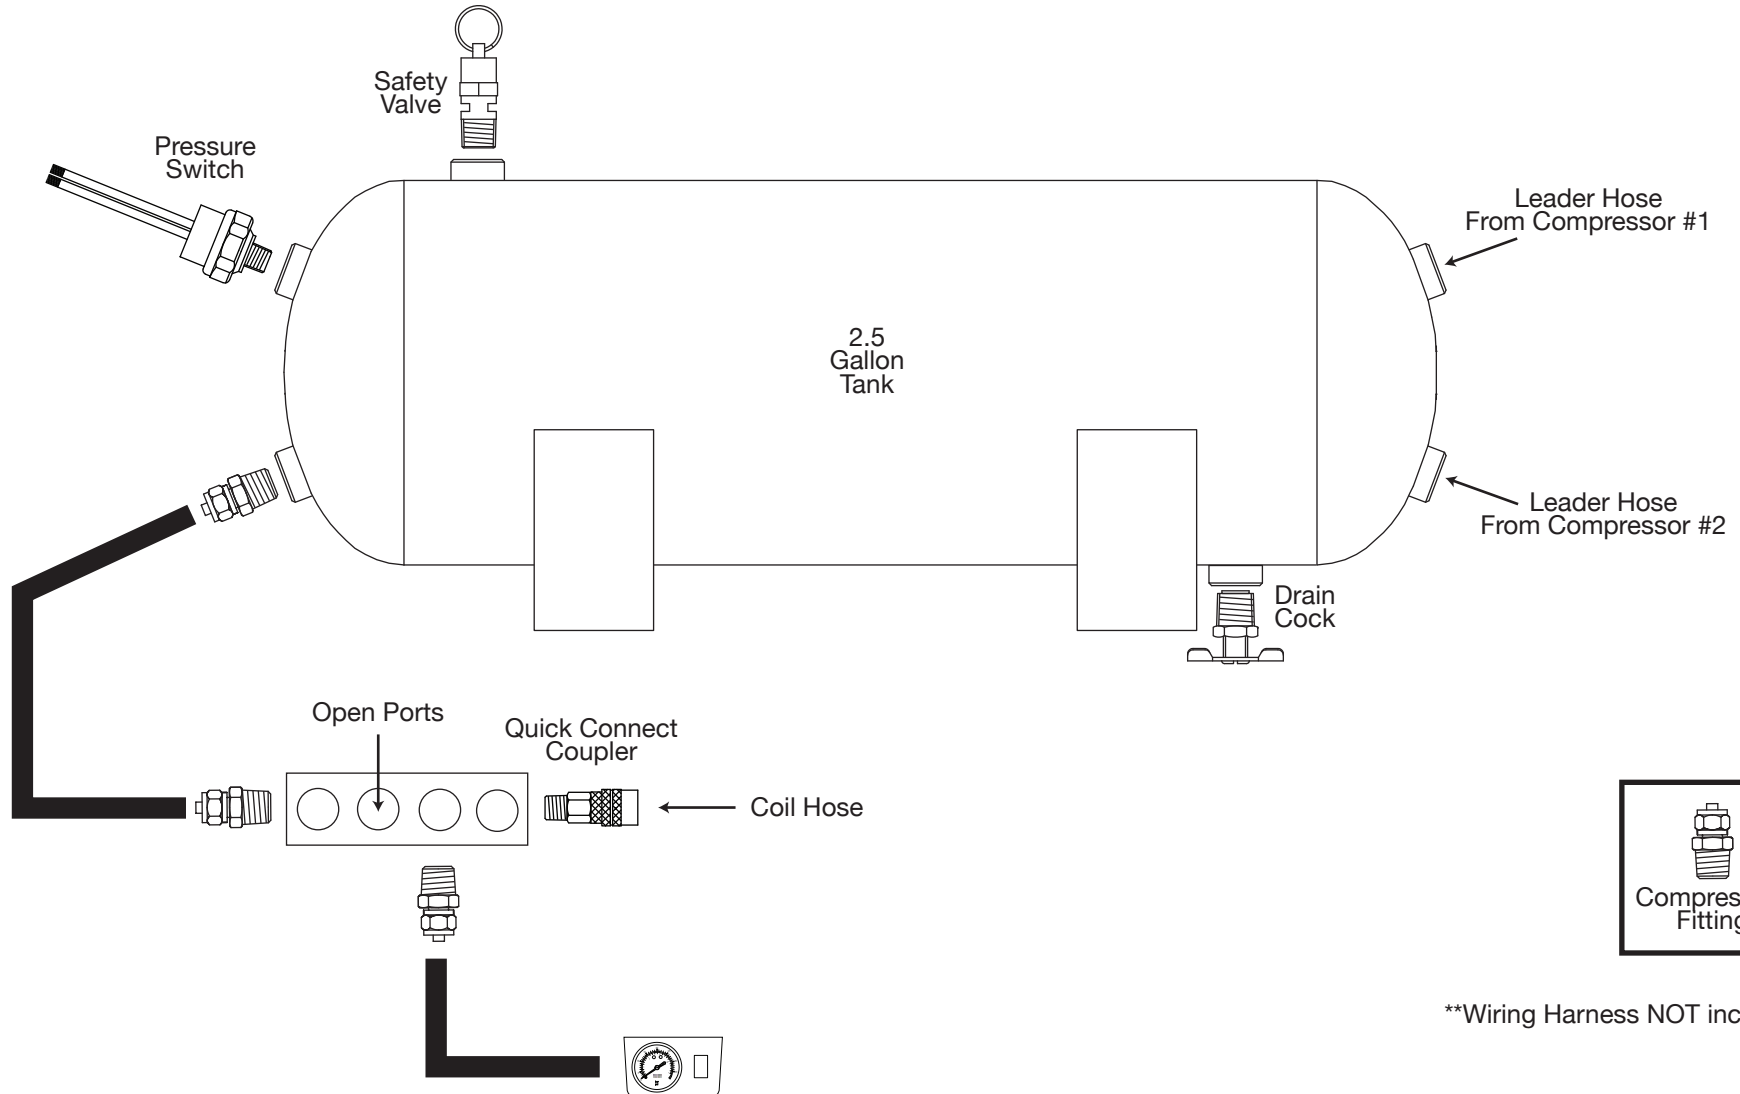

P/N 20011  
**DUAL OBA PLUMBING DIAGRAM**  
Typical System Configuration, May Vary Depending on Installation

\*\*Wiring Harness NOT included