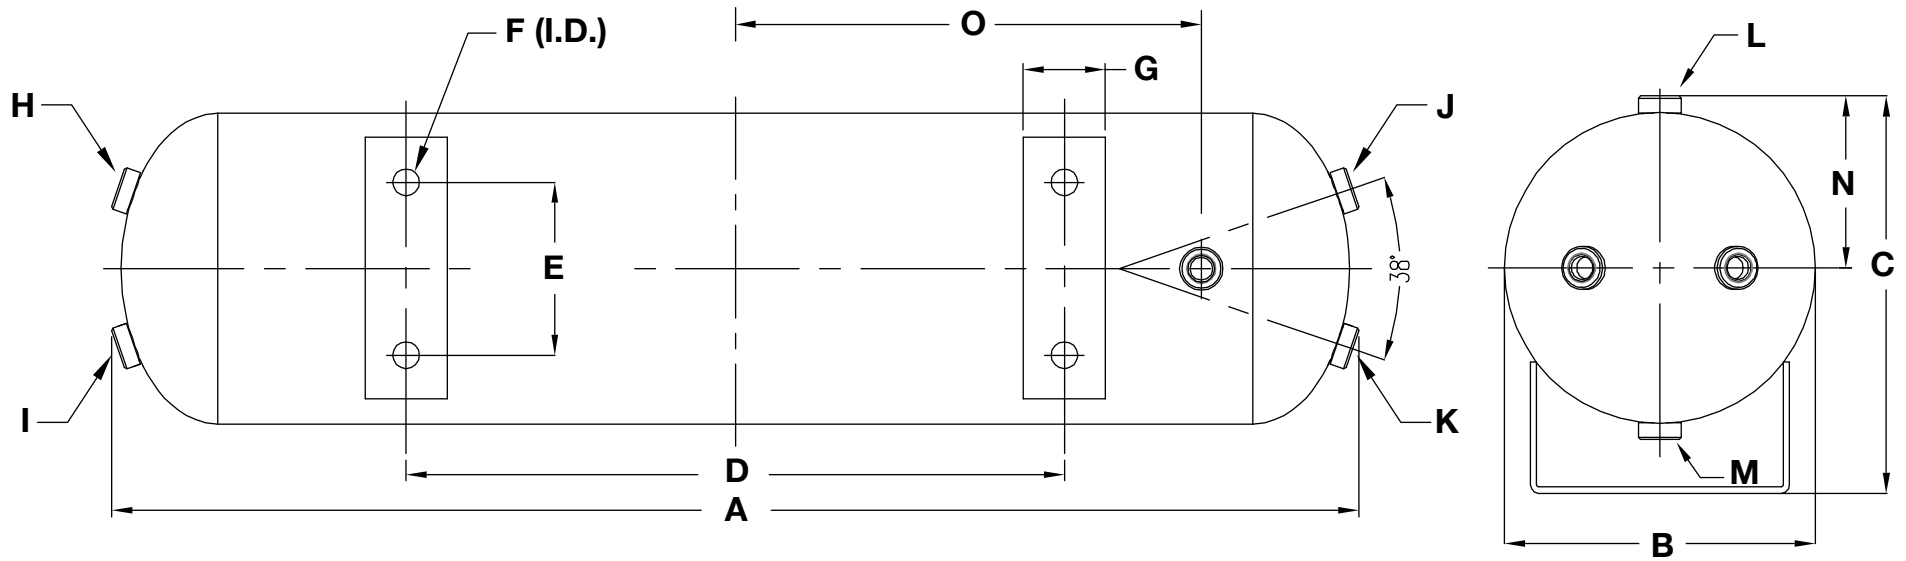

### DIMENSIONS - MM

Part Number	A	B	C	D	E	F	G	H	I	J
32530	188.0	100.0	171.5	144.5	84.0	520.0	1/4" (M)	630.0	7.0	8.40
32533	188.0	100.0	171.5	144.5	84.0	520.0	1/4" (M)	630.0	7.0	8.40
32538	188.0	100.0	171.5	144.5	84.0	520.0	1/4" (M)	630.0	7.0	8.40

\* All measurements in millimeters, unless otherwise noted.

\*\* All fittings are NPT, unless otherwise noted.

### DIMENSIONS - IN

Part Number	A	B	C	D	E	F	G	H	I	J
32530	7.40	3.94	6.75	5.69	3.31	20.47	1/4" (M)	24.80	0.28	0.33
32533	7.40	3.94	6.75	5.69	3.31	20.47	1/4" (M)	24.80	0.28	0.33
32538	7.40	3.94	6.75	5.69	3.31	20.47	1/4" (M)	24.80	0.28	0.33

\* All measurements in inches, unless otherwise noted.

\*\* All fittings are NPT, unless otherwise noted.

**DIMENSIONS - MM**

Part Number	A	B	C	D	E	F	G		
91022	491.7	151.0	193.5	209.5	84.0	12.95	40.0		
	H	I	J	K	L	M	N	O	
91022	1/4" (F)	1/4" (F)	1/4" (F)	1/4" (F)	1/4" (F)	1/4" (F)	83.5	169.0	