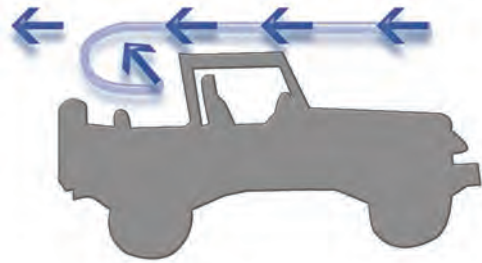

WIND STOPPERS

Tired of that windblown look? Dramatically reduce wind from racing through the cab. Acts as a barrier for front seat passengers so you can actually have a conversation as well as minimize that whipped feeling you get on the back of your neck.

One size fits all. Use with any Brief or Full Tops. Reduces Rear Wind Turbulence. Durable High Tech Mesh Material. Weather Resistant. Easily attaches to Sport Bar with Velcro Straps.

MODEL	APPLICATION	COLOR
508005	80-06 Jeep CJ, YJ & TJ	Black
508005-1	80-06 Jeep CJ, YJ & TJ	American Flag
508005-2	80-06 Jeep CJ, YJ & TJ	Pirate
508005-3	80-06 Jeep CJ, YJ & TJ	Confederate Flag
508006	07-Current JK Wrangler 2 Door	Black