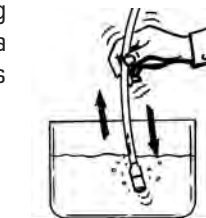

Just shake to Start!