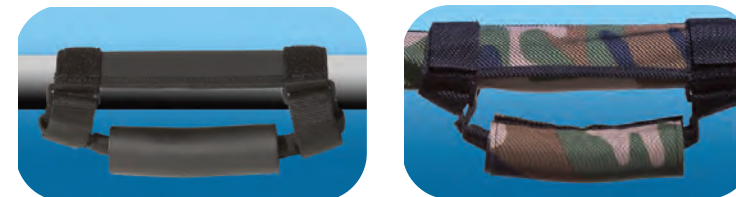

SUPREME

MODEL	APPLICATION	COLOR
50769315	Supreme Grab Handles	
50769331	Supreme Grab Handles