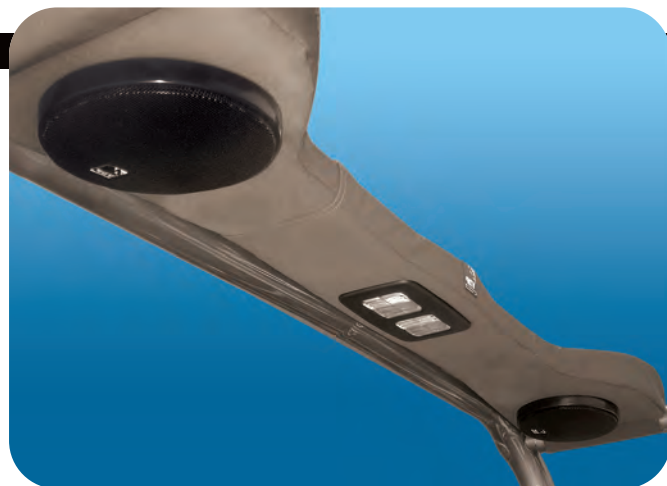

OVERHEAD SOUND BARS

UPHOLSTERED

SIX SPEAKER

Six speaker – upholstered in factory matching colors. Constructed of high impact plastic, covered in weather resistant fabric. Includes a 2-channel, 3-way, 200-watt maximum speaker system with: (2) 6” woofers, (2) 2” mid-range, and (2) 1” tweeters for the ultimate in crystal clear sound reproduction.

MODEL	APPLICATION	COLOR
792501	87-02 YJ&TJ Wrangler	Textured Black Plastic
792511	87-02 YJ&TJ Wrangler	Gray
792515	87-02 YJ&TJ Wrangler	Denim Black
792517	87-02 YJ&TJ Wrangler	Spice

TWO SPEAKER

Two speaker – upholstered in factory matching colors. Constructed of high impact plastic, covered in weather resistant fabric. Includes two 6” 200 watt maximum, 2-way coaxial polypropylene speakers with a 30oz magnet, 1” aluminum voice coil, and a 2” mid range for unbelievable sound quality.

MODEL	APPLICATION	COLOR
792111	87-02 YJ&TJ Wrangler	Gray
792115	87-02 YJ&TJ Wrangler	Denim Black
792117	87-02 YJ&TJ Wrangler	Spice

OVERHEAD SOUND BARS

TEXTURED

SIX SPEAKER

MODEL	APPLICATION
792501	87-02 YJ & TJ Wrangler

Six speaker – Textured weather resistant, high impact plastic. Includes a 2-channel, 3-way, 200-watt maximum speaker system with: (2) 6” woofers, (2) 2” mid-range, and (2) 1” tweeters for the ultimate in crystal clear sound reproduction. Includes all mounting hardware, instructions and wiring. Easy to install.

TWO SPEAKER

Two speaker – Textured weather resistant. High impact plastic. Includes two 6” – 300 watt, 2-way coaxial polypropylene speakers with a 30oz magnet, 1” aluminum voice coil and a 2” mid-range for unsurpassed sound quality.