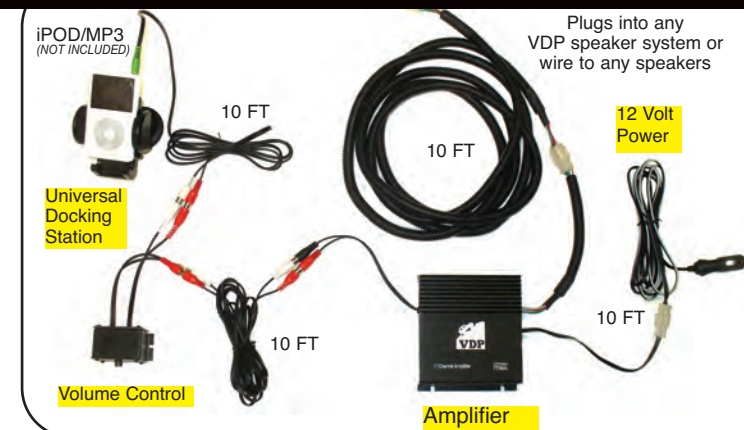

STORAGE

1973 - CURRENT PICKUP TRUCKS, VANS & SUV'S

shelf-it™

Keeps your vehicle free of clutter!

- Installs in Minutes, Fits Into Existing Sun Visor Holes.
- Saves Space.
- Custom Look and Fit.

COLORS:

- 5-Gray
- 6-Tan
- 7-Black

RIFLE-IT™

KIT NOW INCLUDED WITH EVERY SHELF-IT™!

RIFLE-IT KIT

A HANDY STORAGE SHELF FOR YOUR RIFLE!

1. **KIT INCLUDES:**
2. Thick Foam Tray Liner: Protects your rifle from shock and bouncing
   - Storage Strap: Holds your rifle securely in place

SHELF - IT™ APPLICATIONS

YEAR	MODEL	Part #
CHEVY / GMC		
73-87	Pickup, Reg. Cab	SH118
73-91	Pickup, Crew Cab	SH118
88-99	C/K Pickup, Reg. & Ext. Cab	SH119**
92-99	C/K Pickup, Crew Cab	SH119**
00-06	Silverado/Sierra, Reg. & Ext. Cab, 07 Classic	SH111‡
07-10	Silverado/Sierra, Reg. & Ext. Cab (for 07 Classic Use SH111)	SH115
73-91	Blazer/Jimmy	SH118
92-94	Blazer/Jimmy	SH119**
95-99	Tahoe/Yukon (2 & 4 dr & '00 Z71)	SH119**
00-06	Tahoe/Yukon	SH111‡
73-91	Suburban	SH118
92-99	Suburban	SH119**
00-06	Suburban	SH111
FORD		
93-06	Ranger	SH279
80-96	F-Series Pickup	SH219
92-97	F-250/350 Pickup (Heavy Duty)	SH219
97-99	F-150/250 Pickup (Light Duty)	SH289
98-99	F-250/350 PU (Super Duty)	SH299
00-04	F-250/350 PU (Super Duty)	SH220***
05-07	F-250/350 PU (Super Duty)	SH225
08-10	F-250/350/450 PU (Super Duty)	SH227
80-96	Bronco	SH219
97-98	Expedition/Navigator	SH289
00-04	Excursion	SH220
98-08	Econoline Van - Full Size	SH216
DODGE		
94-01	Ram 1500 Reg. & Ext. Cab	SH779‡
94-02	Ram 2500 & 3500 Reg. & Ext. Cab	SH779‡
03-10	Ram 1500 & 2500 & 3500 Reg & Ext Cab	SH781