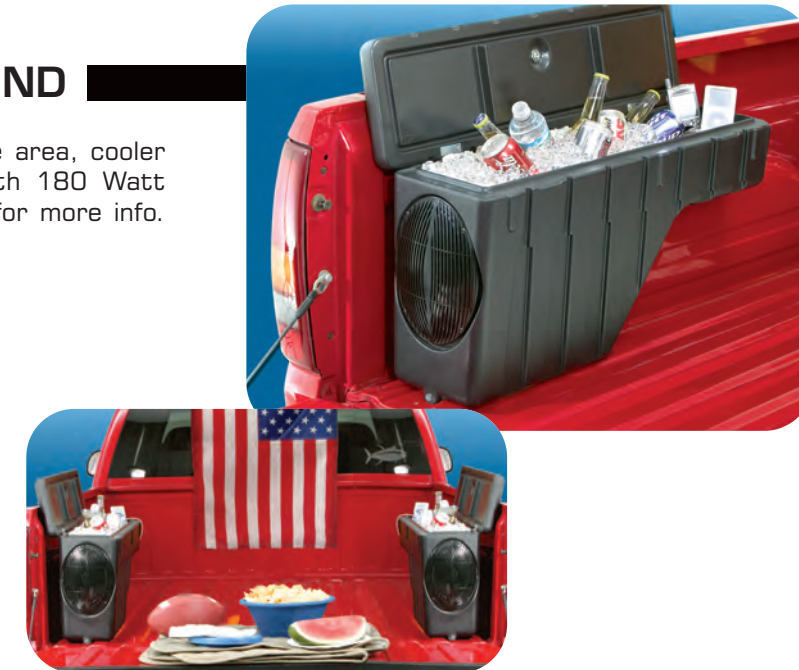

STORAGE / COOLER / SOUND

Maximize your wheel well space with storage area, cooler and sound all in one! Unbelievable sound with 180 Watt marine grade speakers. See Plug N Play Kit for more info.

SPEAKER SPECIFICATIONS:
6" X 9" 2-way Marine Grade Speaker
180 Watts Maximum Power
90 Watts RMS
Mica Cone Rubber Edge Woofer
16.6 oz. Ferrite Magnet
2" Mylar Dome Tweeter
Impedance: 4 Ohm
Frequency Response: 60-20,000 Hz
Sensitivity: 92dB @ 1w/1m

MODEL	APPLICATION	
31100	All Trucks	L: 32" x W: 8.5" x H: 16"

PLUG N PLAY AMP KIT

TURN YOUR WHEEL WELL INTO A SOUND MACHINE! PLAY YOUR IPOD THROUGH ANY SPEAKER WITHOUT A RADIO! Marine Grade High Fidelity 100 watt / 2 channel Amplifier. Can be wired to any speaker system and mount anywhere with universal docking station and separate volume control. Water resistant circuit board and housing. All wiring included (IPOD not included).

MODEL	APPLICATION
31110	All Trucks