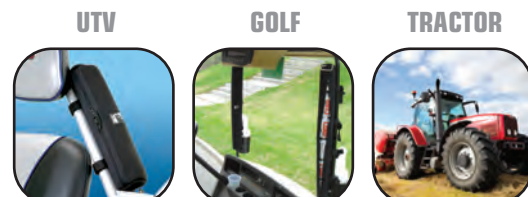

3 CAN KOOLER	5078110	Any Sport Bar	■
6 CAN KOOLER	5078115	Any Sport Bar	■