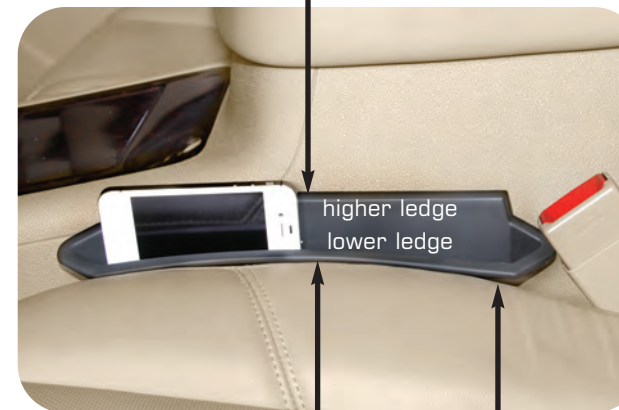

MODEL	APPLICATION
3882	Universal

2 Pack CAR SEAT CATCHER™

Fills the Gap!

Fits Most Cars and Trucks

PATENTED FEATURES

Higher & lower ledges
unique design rests above seat to hold weight of your phone without slipping between the seats

Formulated Material
molds to the contour of your seat

Closed End Caps
keeps spills contained making it easy to remove & clean

GREAT PHONE HOLDER!

***NO MORE** Lost Stuff
Between The Seats!*

WIRELESS SOUND