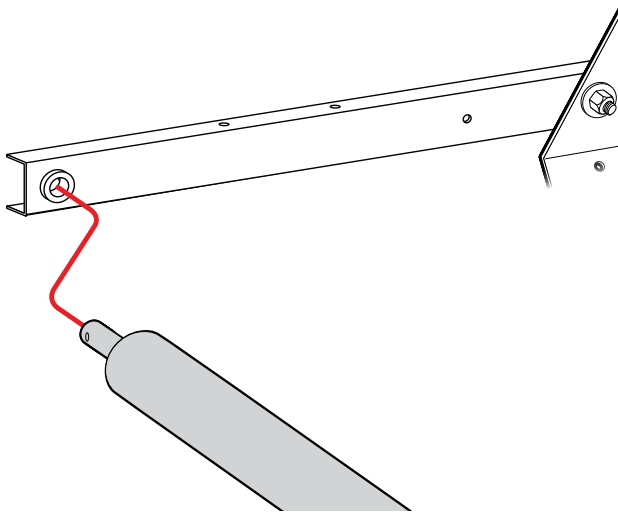

Warehouse Use Only

| Part # | QUANTITY |
|----------|----------|
| D153 | 1 |
| ROH124 | 2 |
| A324-60S | 1 |

| | |
|-------------|----------------------------|
| Part #: | ROH124-60W |
| Dimensions: | 4" X 4" X 66" (Telescopic) |
| Weight: | ??? |

PRODUCT INFO

Part #: ROH124-60W
System: H1 Series
Material: Aluminum
Fitment:
Color: White Plates
Roller Bar is Silver

REQUIRED TOOLS

1/2" Wrench

9/16" Wrench

| PART # | DESCRIPTION | QTY | ITEM |
|---------|---------------------|-----|---|
| B078 | 3/8" X 1" HEX BOLT | 4 |  ITEM NOT DRAWN TO SCALE |
| N002 | 5/16" NUT | 4 |  |
| N003 | 3/8" NUT | 4 |  |
| W008 | 5/16" X 3/4" WASHER | 4 |  |
| W013 | 3/8" X 3/4" WASHER | 4 |  |
| W016 | 3/8" X 1" WASHER | 4 |  |
| W022 | 5/16" LOCK WASHER | 4 |  |
| W023 | 3/8" LOCK WASHER | 4 |  |
| RO09 | 4" RISER BASE | 2 |  |
| PIN-04 | PIN | 2 |  |
| ROH124 | ROLLER H1 (24") | 2 |  |
| A324-60 | ROLLER WITH PRONGS | 1 |  |

ROLLER POSITIONS (Position roller pass rear door)

ProMaster

**Nissan NV
(Cargo Van High Roof)**

Fullsize Van

REPEAT ON OPPOSITE SIDE

TIGHTLY SECURE ALL HARDWARE.