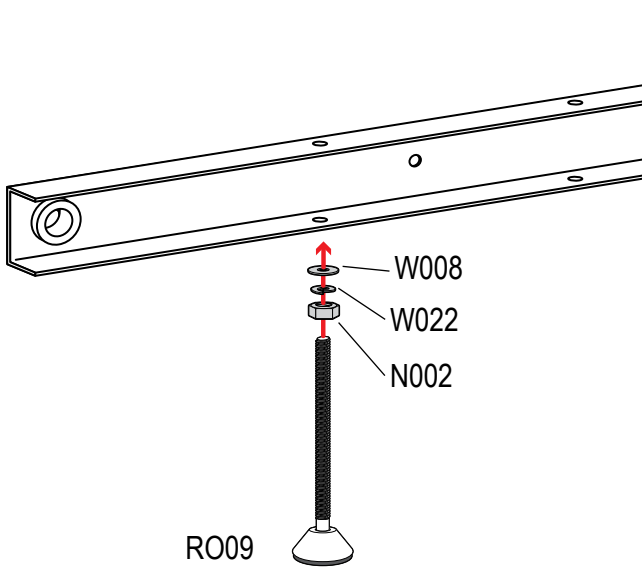

Warehouse Use Only

| Part # | QUANTITY |
|----------|----------|
| D153 | 1 |
| ROH124 | 2 |
| A324-60S | 1 |

| | |
|-------------|----------------------------|
| Part #: | ROH124-60W |
| Dimensions: | 4" X 4" X 66" (Telescopic) |
| Weight: | ??? |

PRODUCT INFO

Part #: ROH124-60W
System: H1 Series
Material: Aluminum
Fitment:
Color: White Plates
Roller Bar is Silver

REQUIRED TOOLS

1/2" Wrench

9/16" Wrench

| PART # | DESCRIPTION | QTY | ITEM |
|---------|---------------------|-----|---|
| B078 | 3/8" X 1" HEX BOLT | 4 |  ITEM NOT DRAWN TO SCALE |
| N002 | 5/16" NUT | 4 |  |
| N003 | 3/8" NUT | 4 |  |
| W008 | 5/16" X 3/4" WASHER | 4 |  |
| W013 | 3/8" X 3/4" WASHER | 4 |  |
| W016 | 3/8" X 1" WASHER | 4 |  |
| W022 | 5/16" LOCK WASHER | 4 |  |
| W023 | 3/8" LOCK WASHER | 4 |  |
| RO09 | 4" RISER BASE | 2 |  |
| PIN-04 | PIN | 2 |  |
| ROH124 | ROLLER H1 (24") | 2 |  |
| A324-60 | ROLLER WITH PRONGS | 1 |  |

ROLLER POSITIONS (Position roller pass rear door)

ProMaster

**Nissan NV
(Cargo Van High Roof)**

Fullsize Van

REPEAT ON OPPOSITE SIDE

TIGHTLY SECURE ALL HARDWARE.