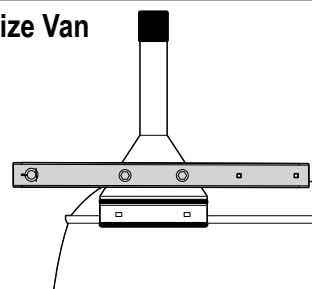

PRODUCT INFO

Part #: ROH124-60W
System: H1 Series
Material: Aluminum
Fitment:
Color: White Plates
Roller Bar is Silver

REQUIRED TOOLS

1/2" Wrench

9/16" Wrench

| PART # | DESCRIPTION | QTY | ITEM |
|---------|---------------------|-----|---|
| B078 | 3/8" X 1" HEX BOLT | 4 |  ITEM NOT DRAWN TO SCALE |
| N002 | 5/16" NUT | 4 |  |
| N003 | 3/8" NUT | 4 |  |
| W008 | 5/16" X 3/4" WASHER | 4 |  |
| W013 | 3/8" X 3/4" WASHER | 4 |  |
| W016 | 3/8" X 1" WASHER | 4 |  |
| W022 | 5/16" LOCK WASHER | 4 |  |
| W023 | 3/8" LOCK WASHER | 4 |  |
| RO09 | 4" RISER BASE | 2 |  |
| PIN-04 | PIN | 2 |  |
| ROH124 | ROLLER H1 (24") | 2 |  |
| A324-60 | ROLLER WITH PRONGS | 1 |  |

ROLLER POSITIONS (Position roller pass rear door)

ProMaster

**Nissan NV
(Cargo Van High Roof)**

Fullsize Van

REPEAT ON OPPOSITE SIDE

TIGHTLY SECURE ALL HARDWARE.