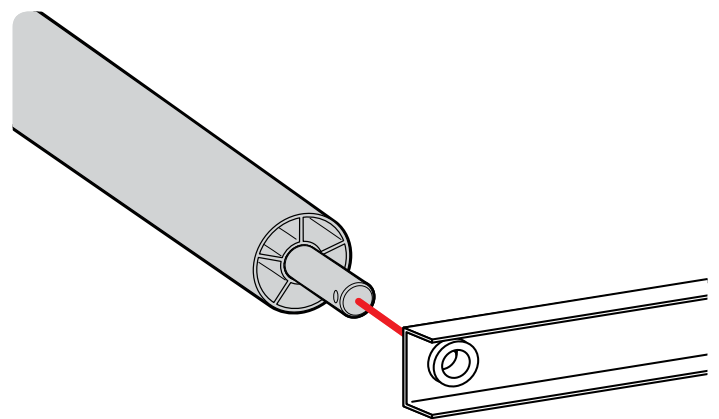

Warehouse Use Only

| Part # | QUANTITY |
|----------|----------|
| D153 | 1 |
| ROH124 | 2 |
| A324-60S | 1 |

| | |
|-------------|----------------------------|
| Part #: | ROH124-60W |
| Dimensions: | 4" X 4" X 66" (Telescopic) |
| Weight: | ??? |

PRODUCT INFO

Part #: ROH124-60W
System: H1 Series
Material: Aluminum
Fitment:
Color: White Plates
Roller Bar is Silver

REQUIRED TOOLS

1/2" Wrench

9/16" Wrench

| PART # | DESCRIPTION | QTY | ITEM |
|---------|---------------------|-----|---|
| B078 | 3/8" X 1" HEX BOLT | 4 |  ITEM NOT DRAWN TO SCALE |
| N002 | 5/16" NUT | 4 |  |
| N003 | 3/8" NUT | 4 |  |
| W008 | 5/16" X 3/4" WASHER | 4 |  |
| W013 | 3/8" X 3/4" WASHER | 4 |  |
| W016 | 3/8" X 1" WASHER | 4 |  |
| W022 | 5/16" LOCK WASHER | 4 |  |
| W023 | 3/8" LOCK WASHER | 4 |  |
| RO09 | 4" RISER BASE | 2 |  |
| PIN-04 | PIN | 2 |  |
| ROH124 | ROLLER H1 (24") | 2 |  |
| A324-60 | ROLLER WITH PRONGS | 1 |  |

ROLLER POSITIONS (Position roller pass rear door)

ProMaster

**Nissan NV
(Cargo Van High Roof)**

Fullsize Van

REPEAT ON OPPOSITE SIDE

TIGHTLY SECURE ALL HARDWARE.