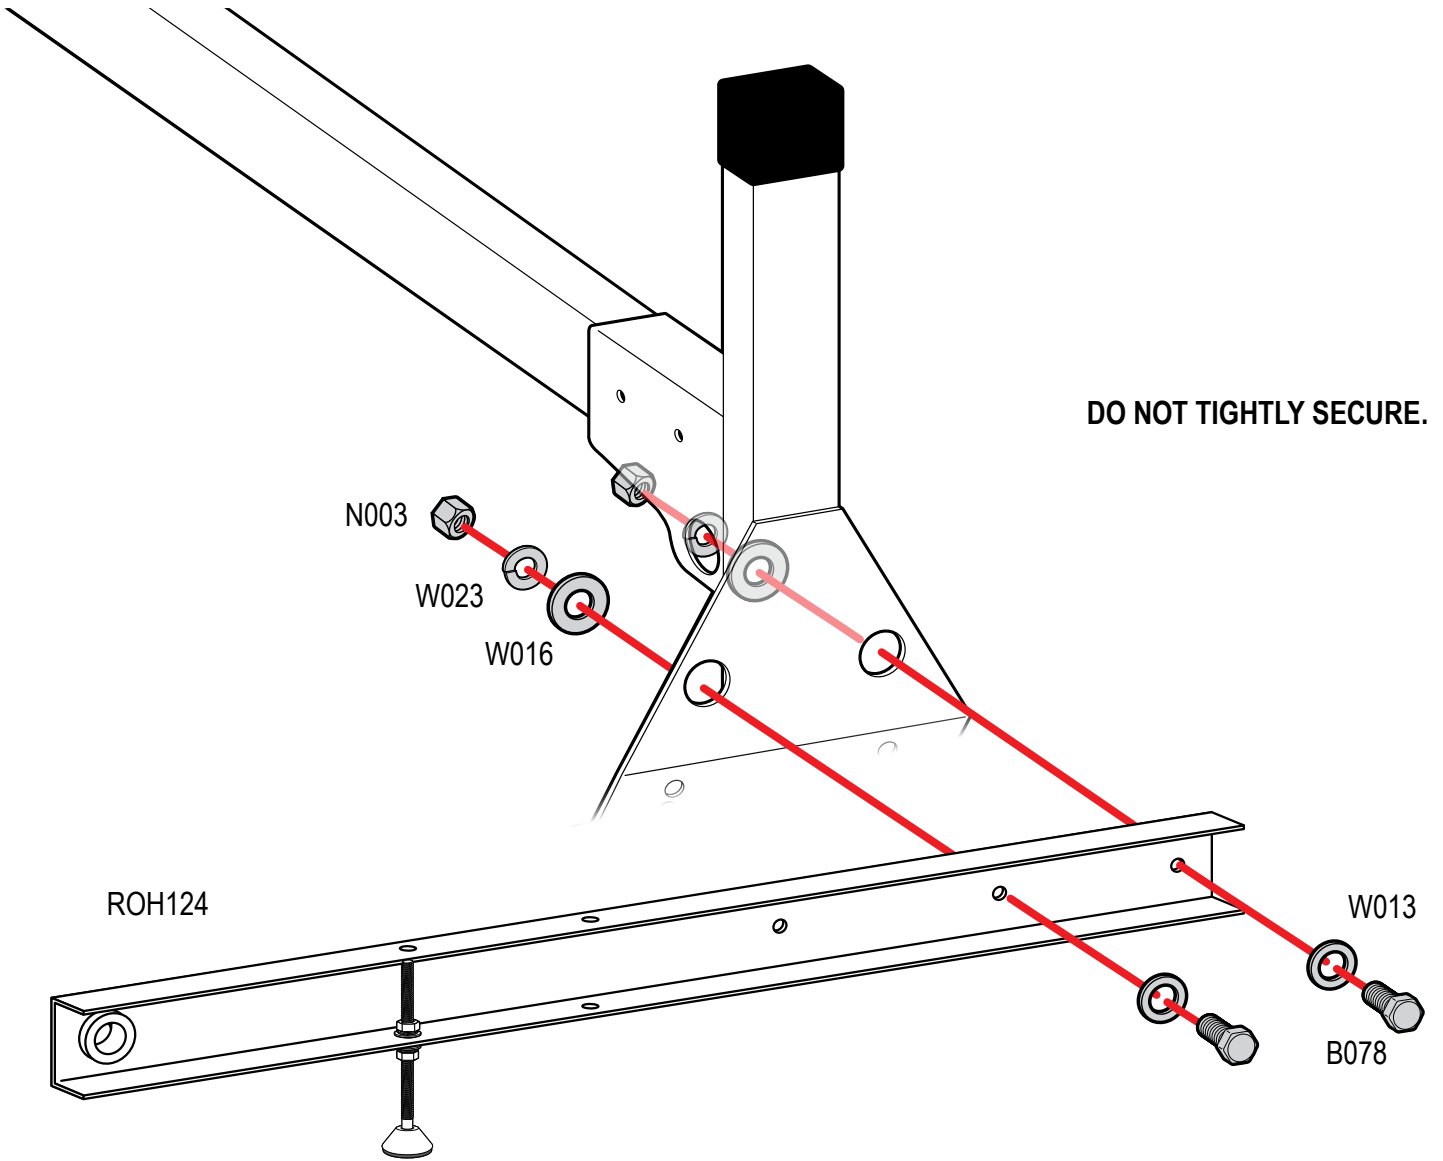

Warehouse Use Only

| Part # | QUANTITY |
|----------|----------|
| D153 | 1 |
| ROH124 | 2 |
| A324-60S | 1 |

| | |
|-------------|----------------------------|
| Part #: | ROH124-60W |
| Dimensions: | 4" X 4" X 66" (Telescopic) |
| Weight: | ??? |

PRODUCT INFO

Part #: ROH124-60W
System: H1 Series
Material: Aluminum
Fitment:
Color: White Plates
Roller Bar is Silver

REQUIRED TOOLS

1/2" Wrench

9/16" Wrench

| PART # | DESCRIPTION | QTY | ITEM |
|---------|---------------------|-----|---|
| B078 | 3/8" X 1" HEX BOLT | 4 |  ITEM NOT DRAWN TO SCALE |
| N002 | 5/16" NUT | 4 |  |
| N003 | 3/8" NUT | 4 |  |
| W008 | 5/16" X 3/4" WASHER | 4 |  |
| W013 | 3/8" X 3/4" WASHER | 4 |  |
| W016 | 3/8" X 1" WASHER | 4 |  |
| W022 | 5/16" LOCK WASHER | 4 |  |
| W023 | 3/8" LOCK WASHER | 4 |  |
| RO09 | 4" RISER BASE | 2 |  |
| PIN-04 | PIN | 2 |  |
| ROH124 | ROLLER H1 (24") | 2 |  |
| A324-60 | ROLLER WITH PRONGS | 1 |  |

ROLLER POSITIONS (Position roller pass rear door)

ProMaster

**Nissan NV
(Cargo Van High Roof)**

Fullsize Van

REPEAT ON OPPOSITE SIDE

TIGHTLY SECURE ALL HARDWARE.