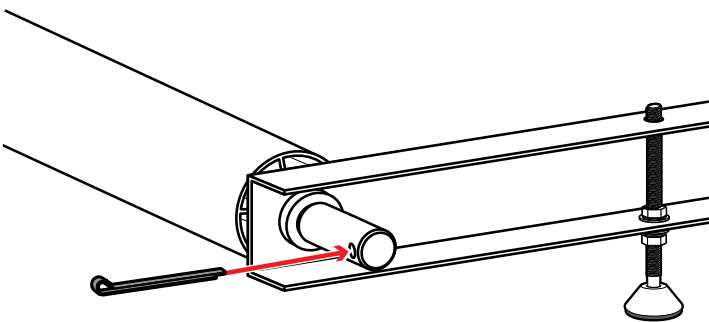

Warehouse Use Only

| Part # | QUANTITY |
|----------|----------|
| D153 | 1 |
| ROH124 | 2 |
| A324-60S | 1 |

| | |
|-------------|----------------------------|
| Part #: | ROH124-60W |
| Dimensions: | 4" X 4" X 66" (Telescopic) |
| Weight: | ??? |

PRODUCT INFO

Part #: ROH124-60W
System: H1 Series
Material: Aluminum
Fitment:
Color: White Plates
Roller Bar is Silver

REQUIRED TOOLS

1/2" Wrench

9/16" Wrench

| PART # | DESCRIPTION | QTY | ITEM |
|---------|---------------------|-----|---|
| B078 | 3/8" X 1" HEX BOLT | 4 |  ITEM NOT DRAWN TO SCALE |
| N002 | 5/16" NUT | 4 |  |
| N003 | 3/8" NUT | 4 |  |
| W008 | 5/16" X 3/4" WASHER | 4 |  |
| W013 | 3/8" X 3/4" WASHER | 4 |  |
| W016 | 3/8" X 1" WASHER | 4 |  |
| W022 | 5/16" LOCK WASHER | 4 |  |
| W023 | 3/8" LOCK WASHER | 4 |  |
| RO09 | 4" RISER BASE | 2 |  |
| PIN-04 | PIN | 2 |  |
| ROH124 | ROLLER H1 (24") | 2 |  |
| A324-60 | ROLLER WITH PRONGS | 1 |  |

ROLLER POSITIONS (Position roller pass rear door)

ProMaster

**Nissan NV
(Cargo Van High Roof)**

Fullsize Van

REPEAT ON OPPOSITE SIDE

TIGHTLY SECURE ALL HARDWARE.