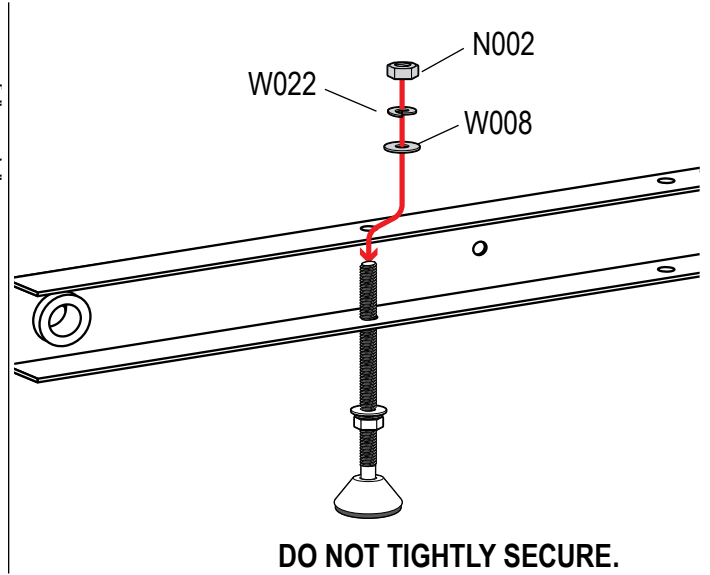

Warehouse Use Only

| Part # | QUANTITY |
|----------|----------|
| D153 | 1 |
| ROH124 | 2 |
| A324-60S | 1 |

| | |
|-------------|----------------------------|
| Part #: | ROH124-60W |
| Dimensions: | 4" X 4" X 66" (Telescopic) |
| Weight: | ??? |

PRODUCT INFO

Part #: ROH124-60W
System: H1 Series
Material: Aluminum
Fitment:
Color: White Plates
Roller Bar is Silver

REQUIRED TOOLS

1/2" Wrench

9/16" Wrench

| PART # | DESCRIPTION | QTY | ITEM |
|---------|---------------------|-----|---|
| B078 | 3/8" X 1" HEX BOLT | 4 |  ITEM NOT DRAWN TO SCALE |
| N002 | 5/16" NUT | 4 |  |
| N003 | 3/8" NUT | 4 |  |
| W008 | 5/16" X 3/4" WASHER | 4 |  |
| W013 | 3/8" X 3/4" WASHER | 4 |  |
| W016 | 3/8" X 1" WASHER | 4 |  |
| W022 | 5/16" LOCK WASHER | 4 |  |
| W023 | 3/8" LOCK WASHER | 4 |  |
| RO09 | 4" RISER BASE | 2 |  |
| PIN-04 | PIN | 2 |  |
| ROH124 | ROLLER H1 (24") | 2 |  |
| A324-60 | ROLLER WITH PRONGS | 1 |  |

ROLLER POSITIONS (Position roller pass rear door)

ProMaster

**Nissan NV
(Cargo Van High Roof)**

Fullsize Van

REPEAT ON OPPOSITE SIDE

TIGHTLY SECURE ALL HARDWARE.