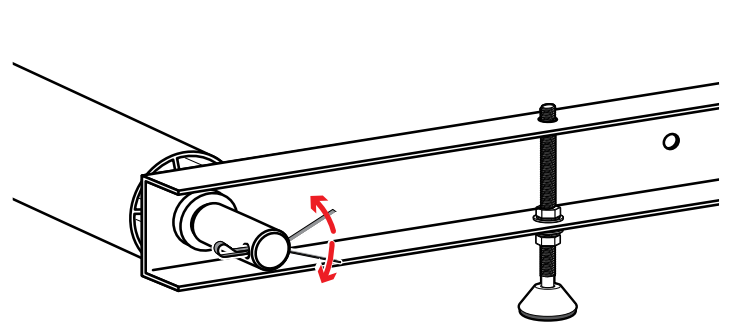

PRODUCT INFO

Part #: ROH124-60W
System: H1 Series
Material: Aluminum
Fitment:
Color: White Plates
Roller Bar is Silver

REQUIRED TOOLS

1/2" Wrench

9/16" Wrench

| PART # | DESCRIPTION | QTY | ITEM |
|---------|---------------------|-----|---|
| B078 | 3/8" X 1" HEX BOLT | 4 |  ITEM NOT DRAWN TO SCALE |
| N002 | 5/16" NUT | 4 |  |
| N003 | 3/8" NUT | 4 |  |
| W008 | 5/16" X 3/4" WASHER | 4 |  |
| W013 | 3/8" X 3/4" WASHER | 4 |  |
| W016 | 3/8" X 1" WASHER | 4 |  |
| W022 | 5/16" LOCK WASHER | 4 |  |
| W023 | 3/8" LOCK WASHER | 4 |  |
| RO09 | 4" RISER BASE | 2 |  |
| PIN-04 | PIN | 2 |  |
| ROH124 | ROLLER H1 (24") | 2 |  |
| A324-60 | ROLLER WITH PRONGS | 1 |  |

ROLLER POSITIONS (Position roller pass rear door)

ProMaster

**Nissan NV
(Cargo Van High Roof)**

Fullsize Van

REPEAT ON OPPOSITE SIDE

TIGHTLY SECURE ALL HARDWARE.