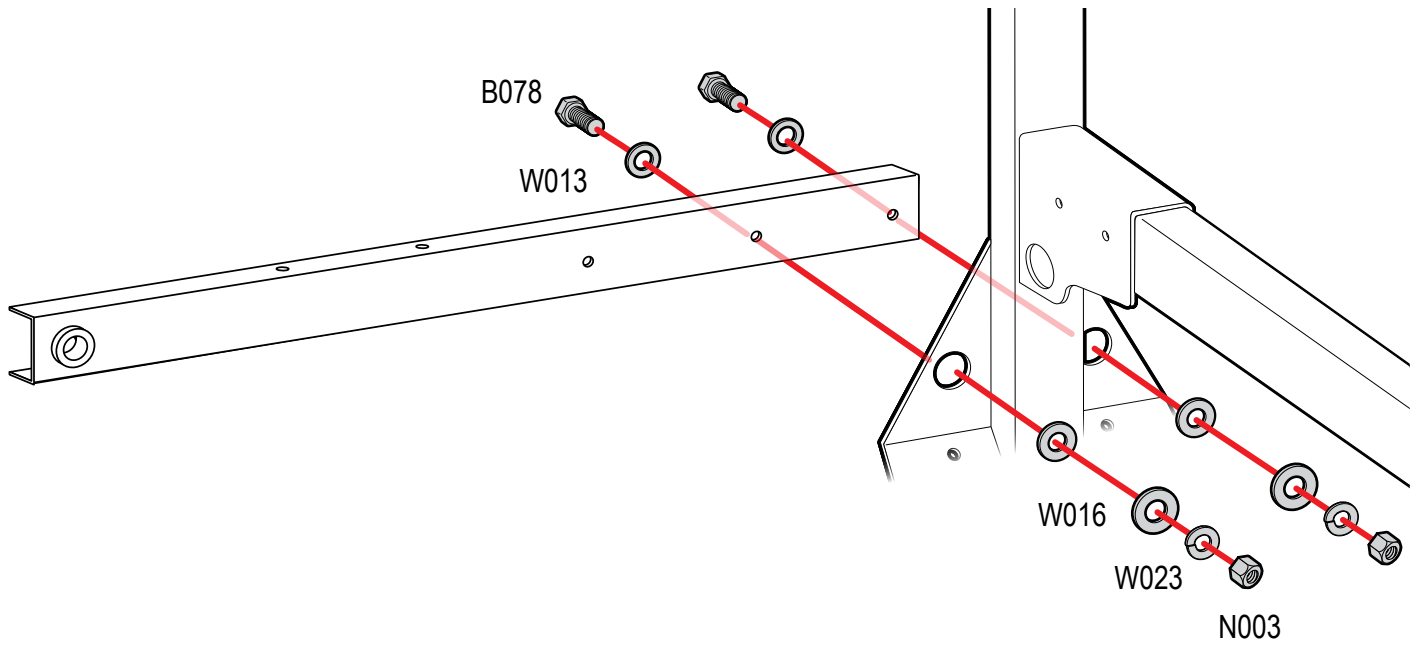

Warehouse Use Only

| Part # | QUANTITY |
|----------|----------|
| D153 | 1 |
| ROH124 | 2 |
| A324-60S | 1 |

| | |
|-------------|----------------------------|
| Part #: | ROH124-60W |
| Dimensions: | 4" X 4" X 66" (Telescopic) |
| Weight: | ??? |

PRODUCT INFO

Part #: ROH124-60W
System: H1 Series
Material: Aluminum
Fitment:
Color: White Plates
Roller Bar is Silver

REQUIRED TOOLS

1/2" Wrench

9/16" Wrench

| PART # | DESCRIPTION | QTY | ITEM |
|---------|---------------------|-----|---|
| B078 | 3/8" X 1" HEX BOLT | 4 |  ITEM NOT DRAWN TO SCALE |
| N002 | 5/16" NUT | 4 |  |
| N003 | 3/8" NUT | 4 |  |
| W008 | 5/16" X 3/4" WASHER | 4 |  |
| W013 | 3/8" X 3/4" WASHER | 4 |  |
| W016 | 3/8" X 1" WASHER | 4 |  |
| W022 | 5/16" LOCK WASHER | 4 |  |
| W023 | 3/8" LOCK WASHER | 4 |  |
| RO09 | 4" RISER BASE | 2 |  |
| PIN-04 | PIN | 2 |  |
| ROH124 | ROLLER H1 (24") | 2 |  |
| A324-60 | ROLLER WITH PRONGS | 1 |  |

ROLLER POSITIONS (Position roller pass rear door)

ProMaster

**Nissan NV
(Cargo Van High Roof)**

Fullsize Van

REPEAT ON OPPOSITE SIDE

TIGHTLY SECURE ALL HARDWARE.