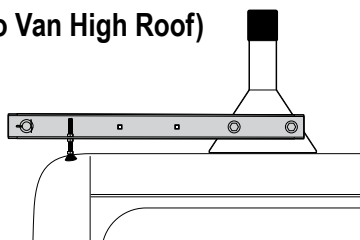

Warehouse Use Only

| Part # | QUANTITY |
|----------|----------|
| D153 | 1 |
| ROH124 | 2 |
| A324-60S | 1 |

| | |
|-------------|----------------------------|
| Part #: | ROH124-60W |
| Dimensions: | 4" X 4" X 66" (Telescopic) |
| Weight: | ??? |

PRODUCT INFO

Part #: ROH124-60W
System: H1 Series
Material: Aluminum
Fitment:
Color: White Plates
Roller Bar is Silver

REQUIRED TOOLS

1/2" Wrench

9/16" Wrench

| PART # | DESCRIPTION | QTY | ITEM |
|---------|---------------------|-----|---|
| B078 | 3/8" X 1" HEX BOLT | 4 |  ITEM NOT DRAWN TO SCALE |
| N002 | 5/16" NUT | 4 |  |
| N003 | 3/8" NUT | 4 |  |
| W008 | 5/16" X 3/4" WASHER | 4 |  |
| W013 | 3/8" X 3/4" WASHER | 4 |  |
| W016 | 3/8" X 1" WASHER | 4 |  |
| W022 | 5/16" LOCK WASHER | 4 |  |
| W023 | 3/8" LOCK WASHER | 4 |  |
| RO09 | 4" RISER BASE | 2 |  |
| PIN-04 | PIN | 2 |  |
| ROH124 | ROLLER H1 (24") | 2 |  |
| A324-60 | ROLLER WITH PRONGS | 1 |  |

ROLLER POSITIONS (Position roller pass rear door)

ProMaster

**Nissan NV
(Cargo Van High Roof)**

Fullsize Van

REPEAT ON OPPOSITE SIDE

TIGHTLY SECURE ALL HARDWARE.