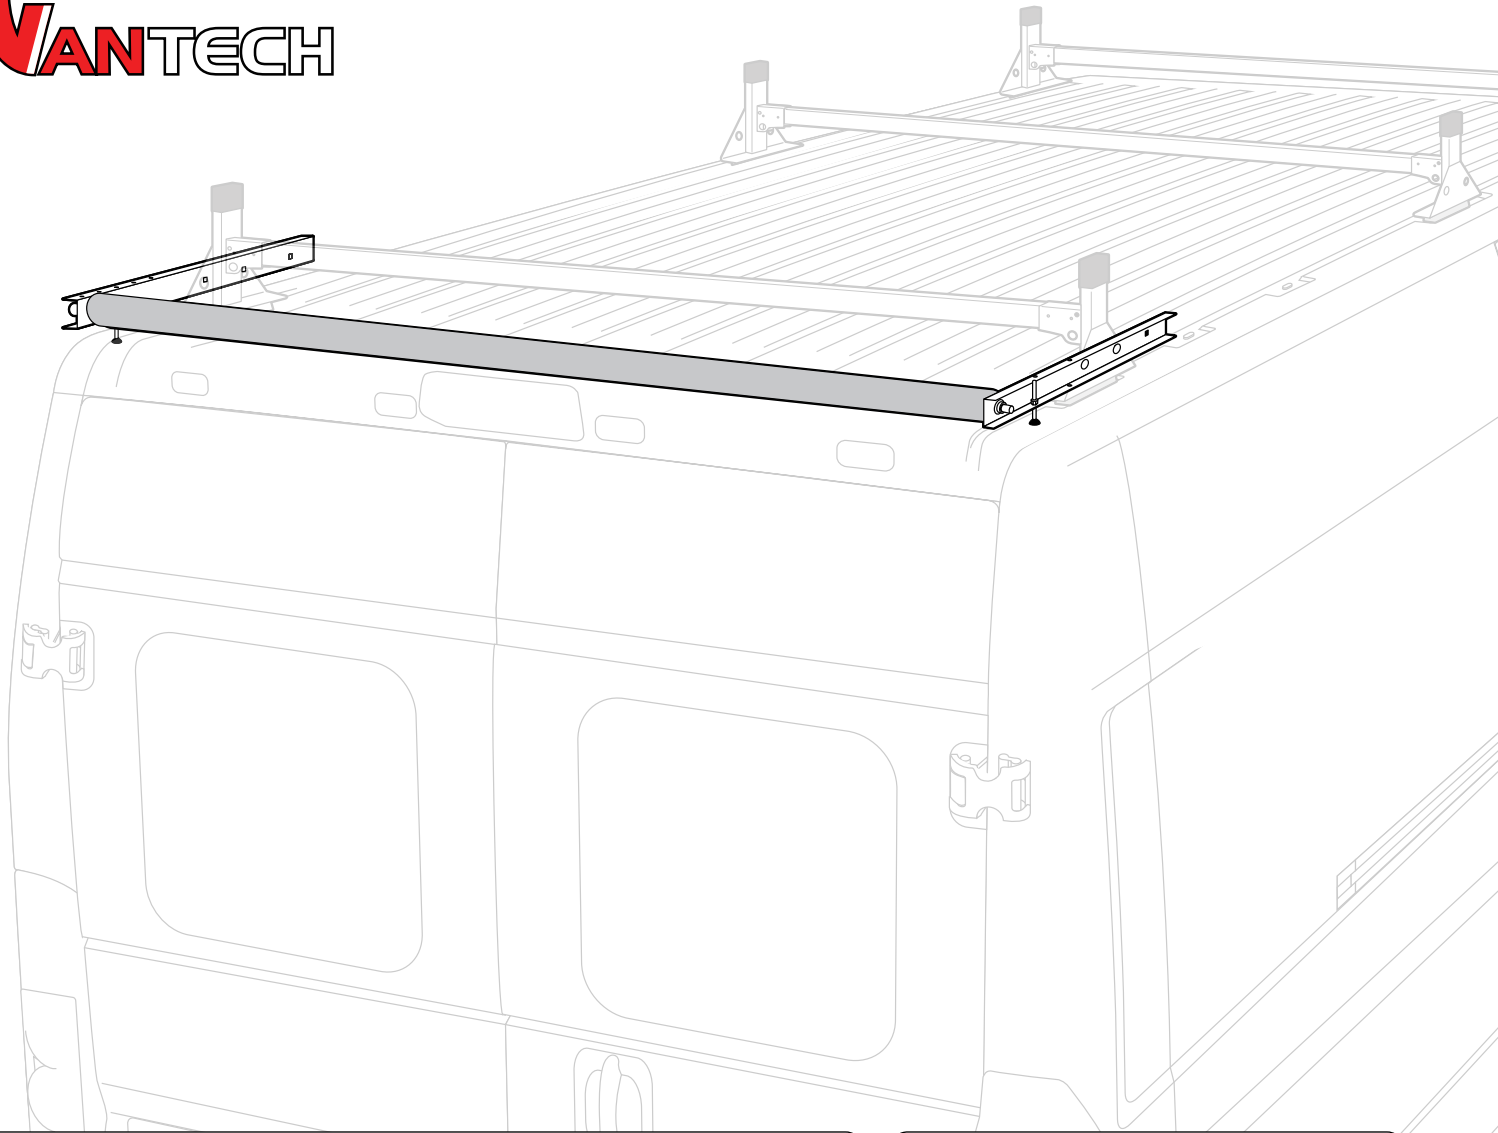

Warehouse Use Only

| Part # | QUANTITY |
|----------|----------|
| D153 | 1 |
| ROH124 | 2 |
| A324-60S | 1 |

| | |
|-------------|----------------------------|
| Part #: | ROH124-60W |
| Dimensions: | 4" X 4" X 66" (Telescopic) |
| Weight: | ??? |

PRODUCT INFO

Part #: ROH124-60W
System: H1 Series
Material: Aluminum
Fitment:
Color: White Plates
Roller Bar is Silver

REQUIRED TOOLS

1/2" Wrench

9/16" Wrench

| PART # | DESCRIPTION | QTY | ITEM |
|---------|---------------------|-----|---|
| B078 | 3/8" X 1" HEX BOLT | 4 |  ITEM NOT DRAWN TO SCALE |
| N002 | 5/16" NUT | 4 |  |
| N003 | 3/8" NUT | 4 |  |
| W008 | 5/16" X 3/4" WASHER | 4 |  |
| W013 | 3/8" X 3/4" WASHER | 4 |  |
| W016 | 3/8" X 1" WASHER | 4 |  |
| W022 | 5/16" LOCK WASHER | 4 |  |
| W023 | 3/8" LOCK WASHER | 4 |  |
| RO09 | 4" RISER BASE | 2 |  |
| PIN-04 | PIN | 2 |  |
| ROH124 | ROLLER H1 (24") | 2 |  |
| A324-60 | ROLLER WITH PRONGS | 1 |  |

ROLLER POSITIONS (Position roller pass rear door)

ProMaster

**Nissan NV
(Cargo Van High Roof)**

Fullsize Van

REPEAT ON OPPOSITE SIDE

TIGHTLY SECURE ALL HARDWARE.