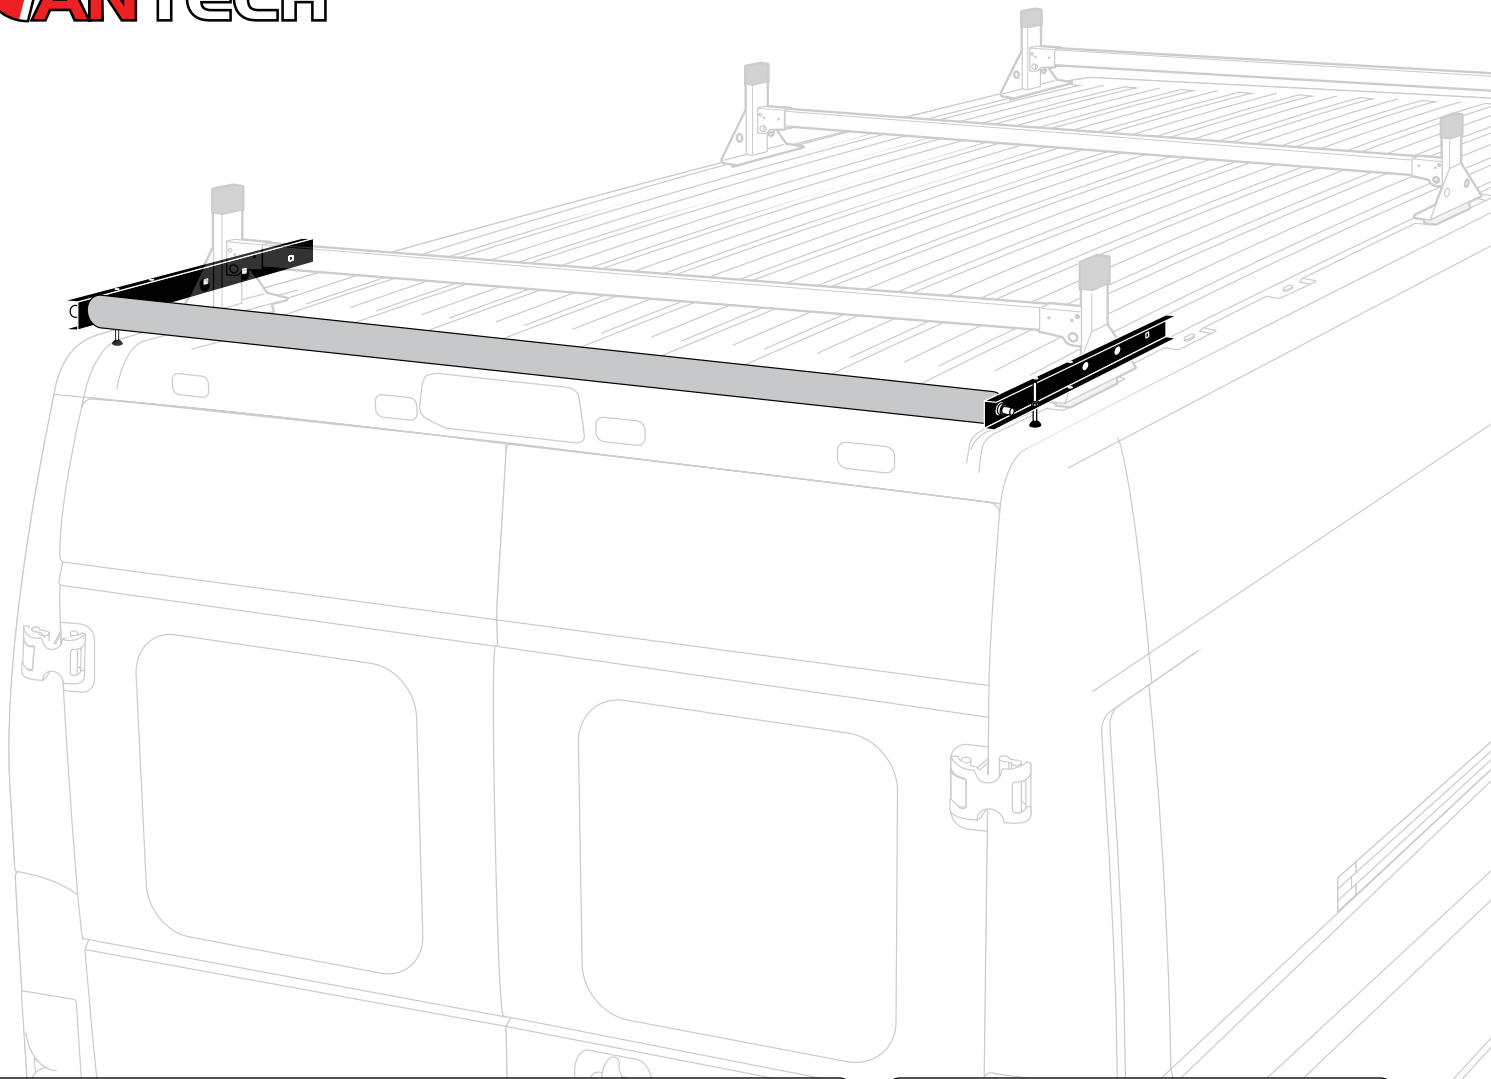

Warehouse Use Only

Part #	QUANTITY
D153	1
ROH124B	2
A324-60S	1

Part #:	ROH124-60B
Dimensions:	4" X 4" X 66" (Telescopic)
Weight:	???

PRODUCT INFO

Part #: ROH124-60B
System: H1 Series
Material: Aluminum
Fitment:
Color: Black Plates
Roller Bar is Silver

ROLLER POSITIONS (Position roller pass rear door)

ProMaster

**Nissan NV
(Cargo Van High Roof)**

Fullsize Van

REPEAT ON OPPOSITE SIDE

TIGHTLY SECURE ALL HARDWARE.