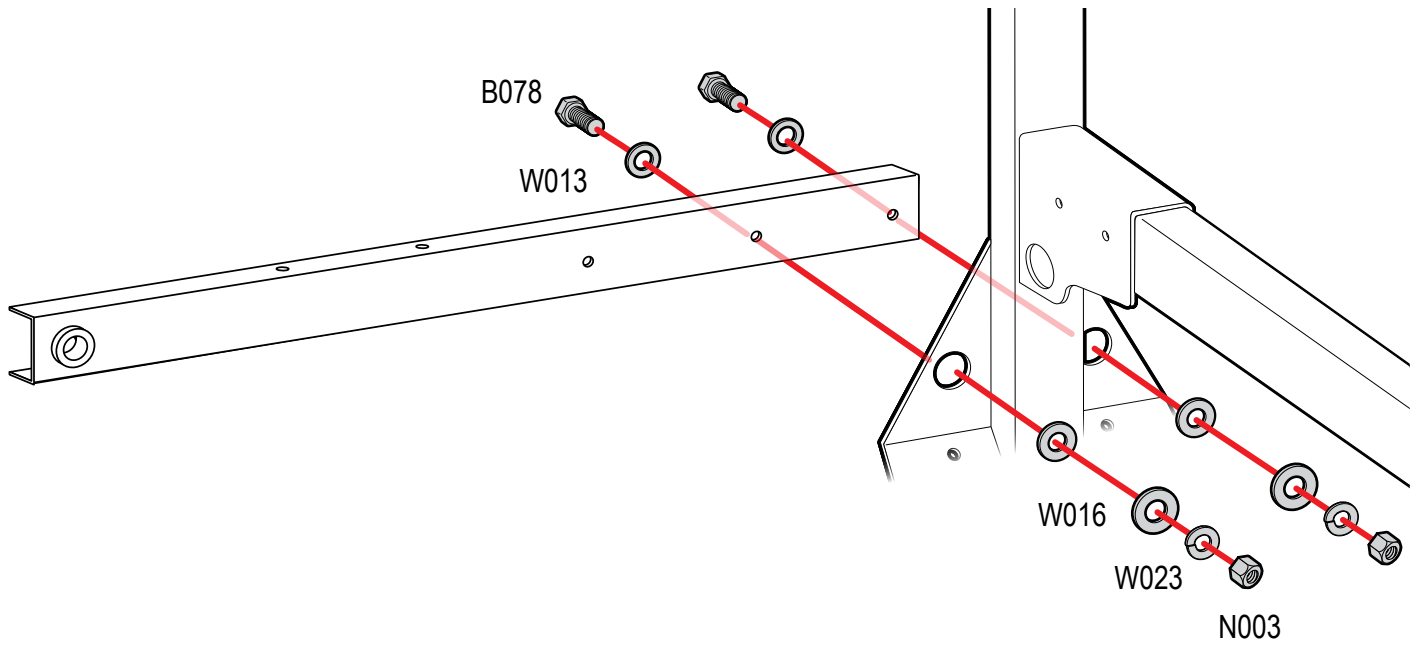

Warehouse Use Only

Part #	QUANTITY
D153	1
ROH124B	2
A324-60S	1

Part #:	ROH124-60B
Dimensions:	4" X 4" X 66" (Telescopic)
Weight:	???

PRODUCT INFO

Part #: ROH124-60B
System: H1 Series
Material: Aluminum
Fitment:
Color: Black Plates
Roller Bar is Silver

ROLLER POSITIONS (Position roller pass rear door)

ProMaster

**Nissan NV
(Cargo Van High Roof)**

Fullsize Van

REPEAT ON OPPOSITE SIDE

TIGHTLY SECURE ALL HARDWARE.