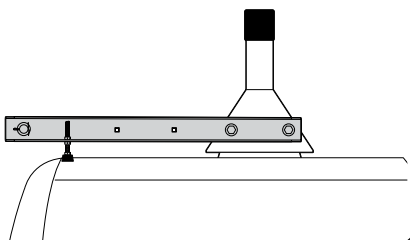

Warehouse Use Only

Part #	QUANTITY
D153	1
ROH124B	2
A324-60S	1

Part #:	ROH124-60B
Dimensions:	4" X 4" X 66" (Telescopic)
Weight:	???

PRODUCT INFO

Part #: ROH124-60B
System: H1 Series
Material: Aluminum
Fitment:
Color: Black Plates
Roller Bar is Silver

REQUIRED TOOLS

1/2" Wrench

9/16" Wrench

PART #	DESCRIPTION	QTY	ITEM ITEM NOT DRAWN TO SCALE
B078	3/8" X 1" HEX BOLT	4	
N002	5/16" NUT	4	
N003	3/8" NUT	4	
W008	5/16" X 3/4" WASHER	4	
W013	3/8" X 3/4" WASHER	4	
W016	3/8" X 1" WASHER	4	
W022	5/16" LOCK WASHER	4	
W023	3/8" LOCK WASHER	4	
RO09	4" RISER BASE	2	
PIN-04	PIN	2	
ROH124	ROLLER H1 (24")	2	
A324-60	ROLLER WITH PRONGS	1	

ROLLER POSITIONS (Position roller pass rear door)

ProMaster

**Nissan NV
(Cargo Van High Roof)**

Fullsize Van

REPEAT ON OPPOSITE SIDE

TIGHTLY SECURE ALL HARDWARE.