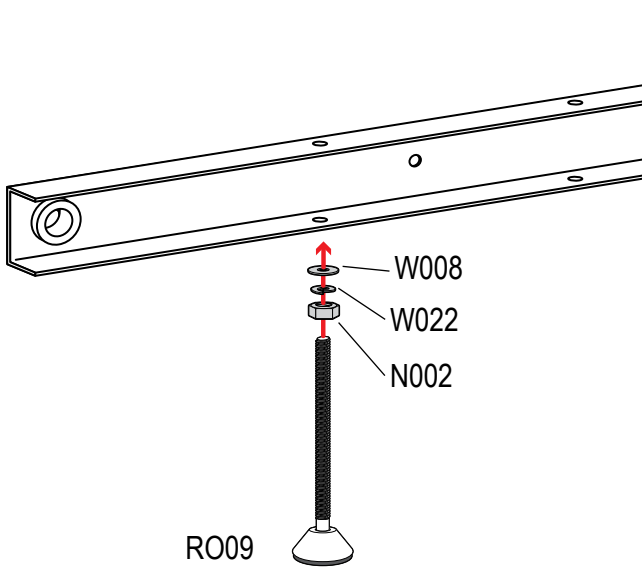

Warehouse Use Only

Part #	QUANTITY
D153	1
ROH124B	2
A324-60S	1

Part #:	ROH124-60B
Dimensions:	4" X 4" X 66" (Telescopic)
Weight:	???

PRODUCT INFO

Part #: ROH124-60B
System: H1 Series
Material: Aluminum
Fitment:
Color: Black Plates
Roller Bar is Silver

REQUIRED TOOLS

1/2" Wrench

9/16" Wrench

PART #	DESCRIPTION	QTY	ITEM ITEM NOT DRAWN TO SCALE
B078	3/8" X 1" HEX BOLT	4	
N002	5/16" NUT	4	
N003	3/8" NUT	4	
W008	5/16" X 3/4" WASHER	4	
W013	3/8" X 3/4" WASHER	4	
W016	3/8" X 1" WASHER	4	
W022	5/16" LOCK WASHER	4	
W023	3/8" LOCK WASHER	4	
RO09	4" RISER BASE	2	
PIN-04	PIN	2	
ROH124	ROLLER H1 (24")	2	
A324-60	ROLLER WITH PRONGS	1	

ROLLER POSITIONS (Position roller pass rear door)

ProMaster

**Nissan NV
(Cargo Van High Roof)**

Fullsize Van

REPEAT ON OPPOSITE SIDE

TIGHTLY SECURE ALL HARDWARE.