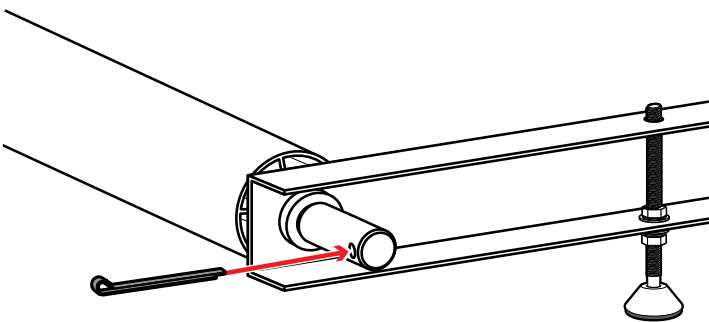

Warehouse Use Only

Part #	QUANTITY
D153	1
ROH124B	2
A324-60S	1

Part #:	ROH124-60B
Dimensions:	4" X 4" X 66" (Telescopic)
Weight:	???

PRODUCT INFO

Part #: ROH124-60B
System: H1 Series
Material: Aluminum
Fitment:
Color: Black Plates
Roller Bar is Silver

ROLLER POSITIONS (Position roller pass rear door)

ProMaster

**Nissan NV
(Cargo Van High Roof)**

Fullsize Van

REPEAT ON OPPOSITE SIDE

TIGHTLY SECURE ALL HARDWARE.