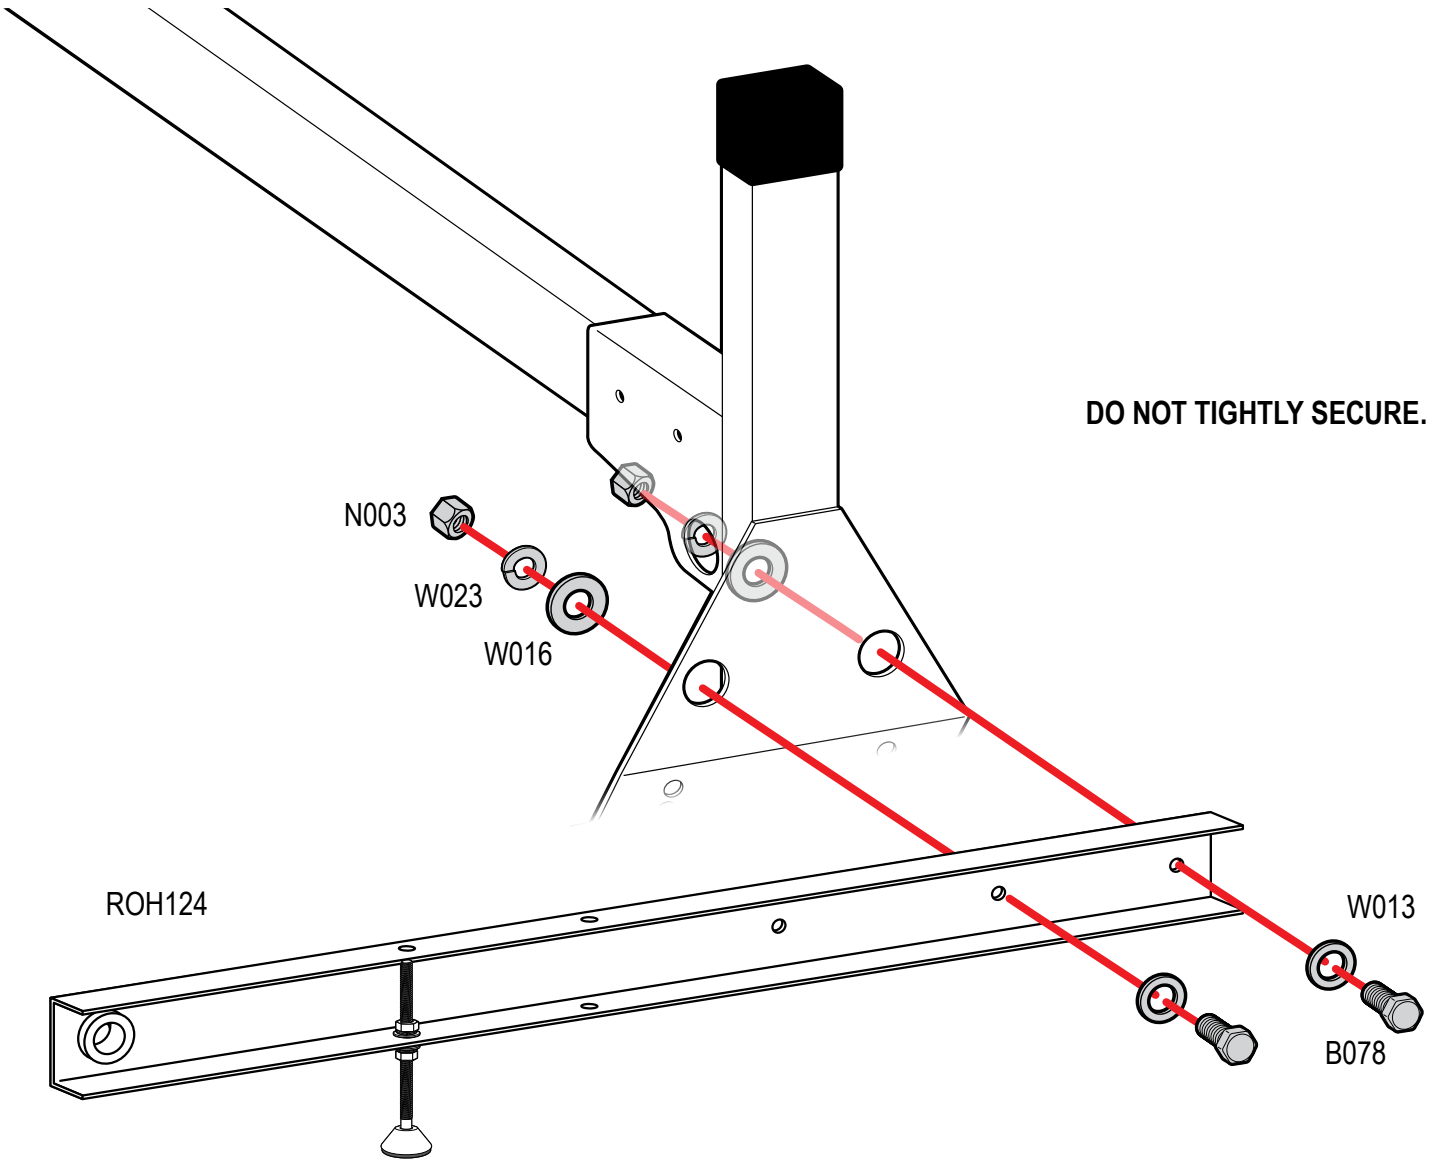

Warehouse Use Only

Part #	QUANTITY
D153	1
ROH124B	2
A324-60S	1

Part #:	ROH124-60B
Dimensions:	4" X 4" X 66" (Telescopic)
Weight:	???

PRODUCT INFO

Part #: ROH124-60B
System: H1 Series
Material: Aluminum
Fitment:
Color: Black Plates
Roller Bar is Silver

ROLLER POSITIONS (Position roller pass rear door)

ProMaster

**Nissan NV
(Cargo Van High Roof)**

Fullsize Van

REPEAT ON OPPOSITE SIDE

TIGHTLY SECURE ALL HARDWARE.