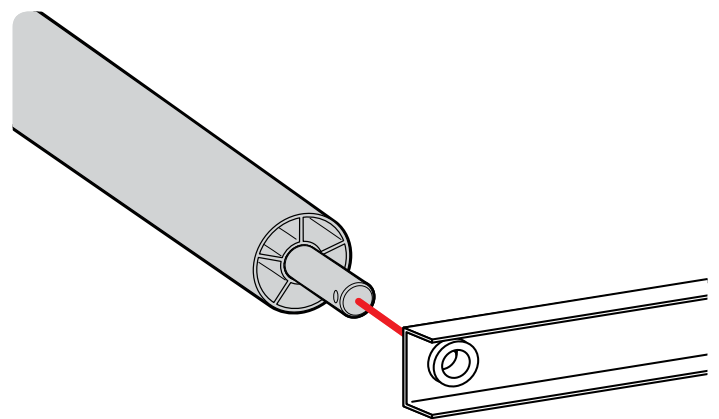

Warehouse Use Only

Part #	QUANTITY
D153	1
ROH124B	2
A324-60S	1

Part #:	ROH124-60B
Dimensions:	4" X 4" X 66" (Telescopic)
Weight:	???

PRODUCT INFO

Part #: ROH124-60B
System: H1 Series
Material: Aluminum
Fitment:
Color: Black Plates
Roller Bar is Silver

ROLLER POSITIONS (Position roller pass rear door)

ProMaster

**Nissan NV
(Cargo Van High Roof)**

Fullsize Van

REPEAT ON OPPOSITE SIDE

TIGHTLY SECURE ALL HARDWARE.