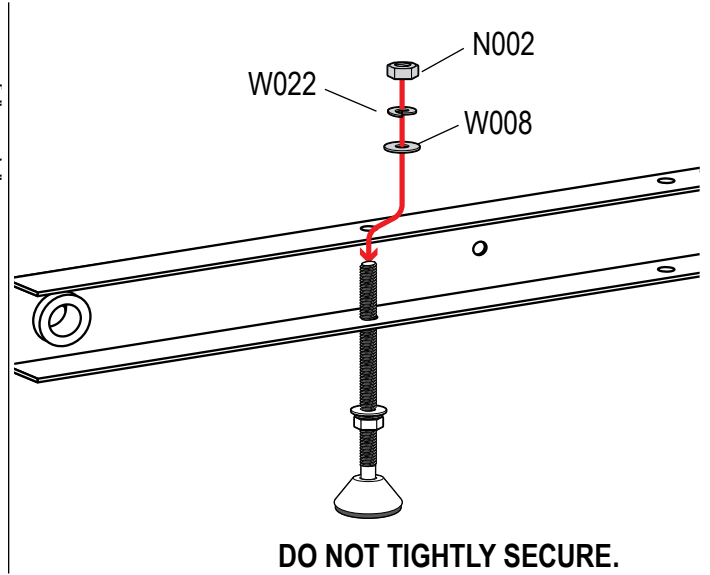

Warehouse Use Only

Part #	QUANTITY
D153	1
ROH124B	2
A324-60S	1

Part #:	ROH124-60B
Dimensions:	4" X 4" X 66" (Telescopic)
Weight:	???

PRODUCT INFO

Part #: ROH124-60B
System: H1 Series
Material: Aluminum
Fitment:
Color: Black Plates
Roller Bar is Silver

ROLLER POSITIONS (Position roller pass rear door)

ProMaster

**Nissan NV
(Cargo Van High Roof)**

Fullsize Van

REPEAT ON OPPOSITE SIDE

TIGHTLY SECURE ALL HARDWARE.