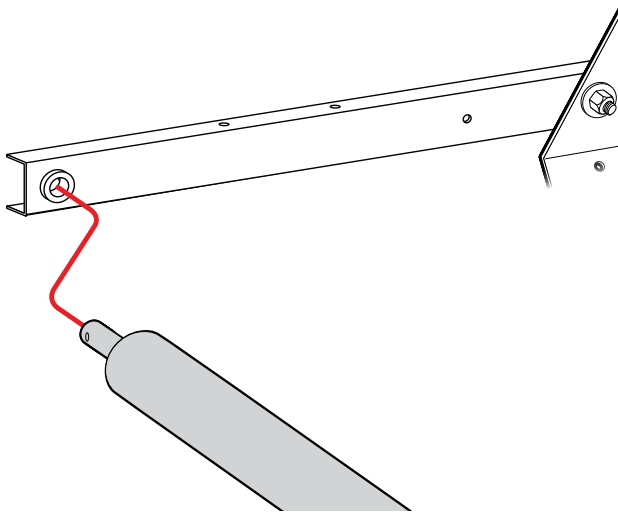

Warehouse Use Only

Part #	QUANTITY
D153	1
ROH124B	2
A324-60S	1

Part #:	ROH124-60B
Dimensions:	4" X 4" X 66" (Telescopic)
Weight:	???

PRODUCT INFO

Part #: ROH124-60B
System: H1 Series
Material: Aluminum
Fitment:
Color: Black Plates
Roller Bar is Silver

ROLLER POSITIONS (Position roller pass rear door)

ProMaster

**Nissan NV
(Cargo Van High Roof)**

Fullsize Van

REPEAT ON OPPOSITE SIDE

TIGHTLY SECURE ALL HARDWARE.