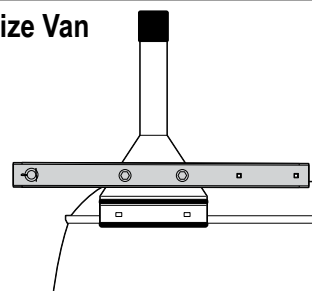

Warehouse Use Only

Part #	QUANTITY
D153	1
ROH124B	2
A324-60S	1

Part #:	ROH124-60B
Dimensions:	4" X 4" X 66" (Telescopic)
Weight:	???

PRODUCT INFO

Part #: ROH124-60B
System: H1 Series
Material: Aluminum
Fitment:
Color: Black Plates
Roller Bar is Silver

ROLLER POSITIONS (Position roller pass rear door)

ProMaster

**Nissan NV
(Cargo Van High Roof)**

Fullsize Van

REPEAT ON OPPOSITE SIDE

TIGHTLY SECURE ALL HARDWARE.