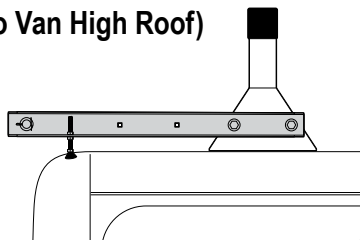

Warehouse Use Only

Part #	QUANTITY
D153	1
ROH124B	2
A324-60S	1

Part #:	ROH124-60B
Dimensions:	4" X 4" X 66" (Telescopic)
Weight:	???

PRODUCT INFO

Part #: ROH124-60B
System: H1 Series
Material: Aluminum
Fitment:
Color: Black Plates
Roller Bar is Silver

REQUIRED TOOLS

1/2" Wrench

9/16" Wrench

PART #	DESCRIPTION	QTY	ITEM ITEM NOT DRAWN TO SCALE
B078	3/8" X 1" HEX BOLT	4	
N002	5/16" NUT	4	
N003	3/8" NUT	4	
W008	5/16" X 3/4" WASHER	4	
W013	3/8" X 3/4" WASHER	4	
W016	3/8" X 1" WASHER	4	
W022	5/16" LOCK WASHER	4	
W023	3/8" LOCK WASHER	4	
RO09	4" RISER BASE	2	
PIN-04	PIN	2	
ROH124	ROLLER H1 (24")	2	
A324-60	ROLLER WITH PRONGS	1	

ROLLER POSITIONS (Position roller pass rear door)

ProMaster

**Nissan NV
(Cargo Van High Roof)**

Fullsize Van

REPEAT ON OPPOSITE SIDE

TIGHTLY SECURE ALL HARDWARE.