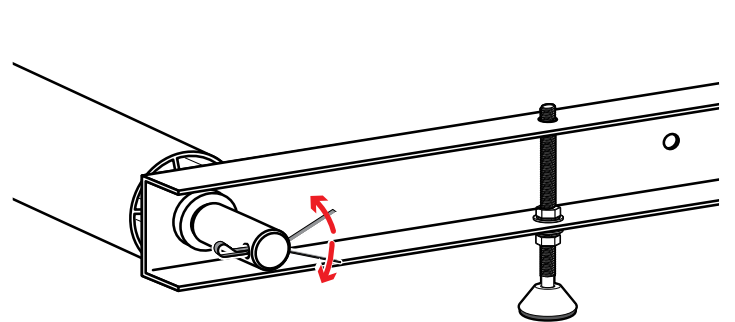

Warehouse Use Only

Part #	QUANTITY
D153	1
ROH124B	2
A324-60S	1

Part #:	ROH124-60B
Dimensions:	4" X 4" X 66" (Telescopic)
Weight:	???

PRODUCT INFO

Part #: ROH124-60B
System: H1 Series
Material: Aluminum
Fitment:
Color: Black Plates
Roller Bar is Silver

ROLLER POSITIONS (Position roller pass rear door)

ProMaster

**Nissan NV
(Cargo Van High Roof)**

Fullsize Van

REPEAT ON OPPOSITE SIDE

TIGHTLY SECURE ALL HARDWARE.