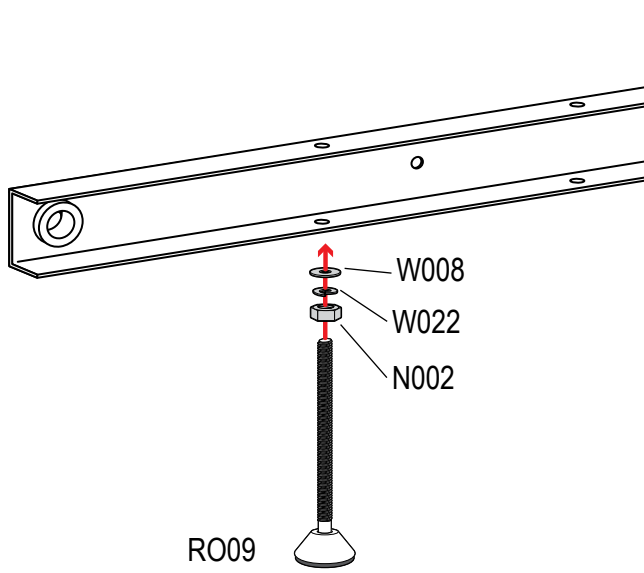

Warehouse Use Only

Part #	QUANTITY
D153	1
ROH124W	2
A324-57S	1

Part #:	ROH124-57W
Dimensions:	4" X 4" X 63" (Telescopic)
Weight:	???

PRODUCT INFO

Part #: ROH124-57W
System: H1 Series
Material: Aluminum
Fitment: Ford Transit Cargo 2015-Newer
Chevy Express 1996-Newer
GMC Savana 1996-Newer
Color: White Plates
Roller Bar is Silver

REQUIRED TOOLS

1/2" Wrench

9/16" Wrench

PART #	DESCRIPTION	QTY	ITEM ITEM NOT DRAWN TO SCALE
B078	3/8" X 1" HEX BOLT	4	
N002	5/16" NUT	4	
N003	3/8" NUT	4	
W008	5/16" X 3/4" WASHER	4	
W013	3/8" X 3/4" WASHER	4	
W016	3/8" X 1" WASHER	4	
W022	5/16" LOCK WASHER	4	
W023	3/8" LOCK WASHER	4	
RO09	4" RISER BASE	2	
PIN-04	PIN	2	
ROH124	ROLLER H1 (24")	2	
A324-57	ROLLER WITH PRONGS	1	

ROLLER POSITIONS (Position roller pass rear door)

ProMaster

**Nissan NV
(Cargo Van High Roof)**

Fullsize Van

REPEAT ON OPPOSITE SIDE

TIGHTLY SECURE ALL HARDWARE.