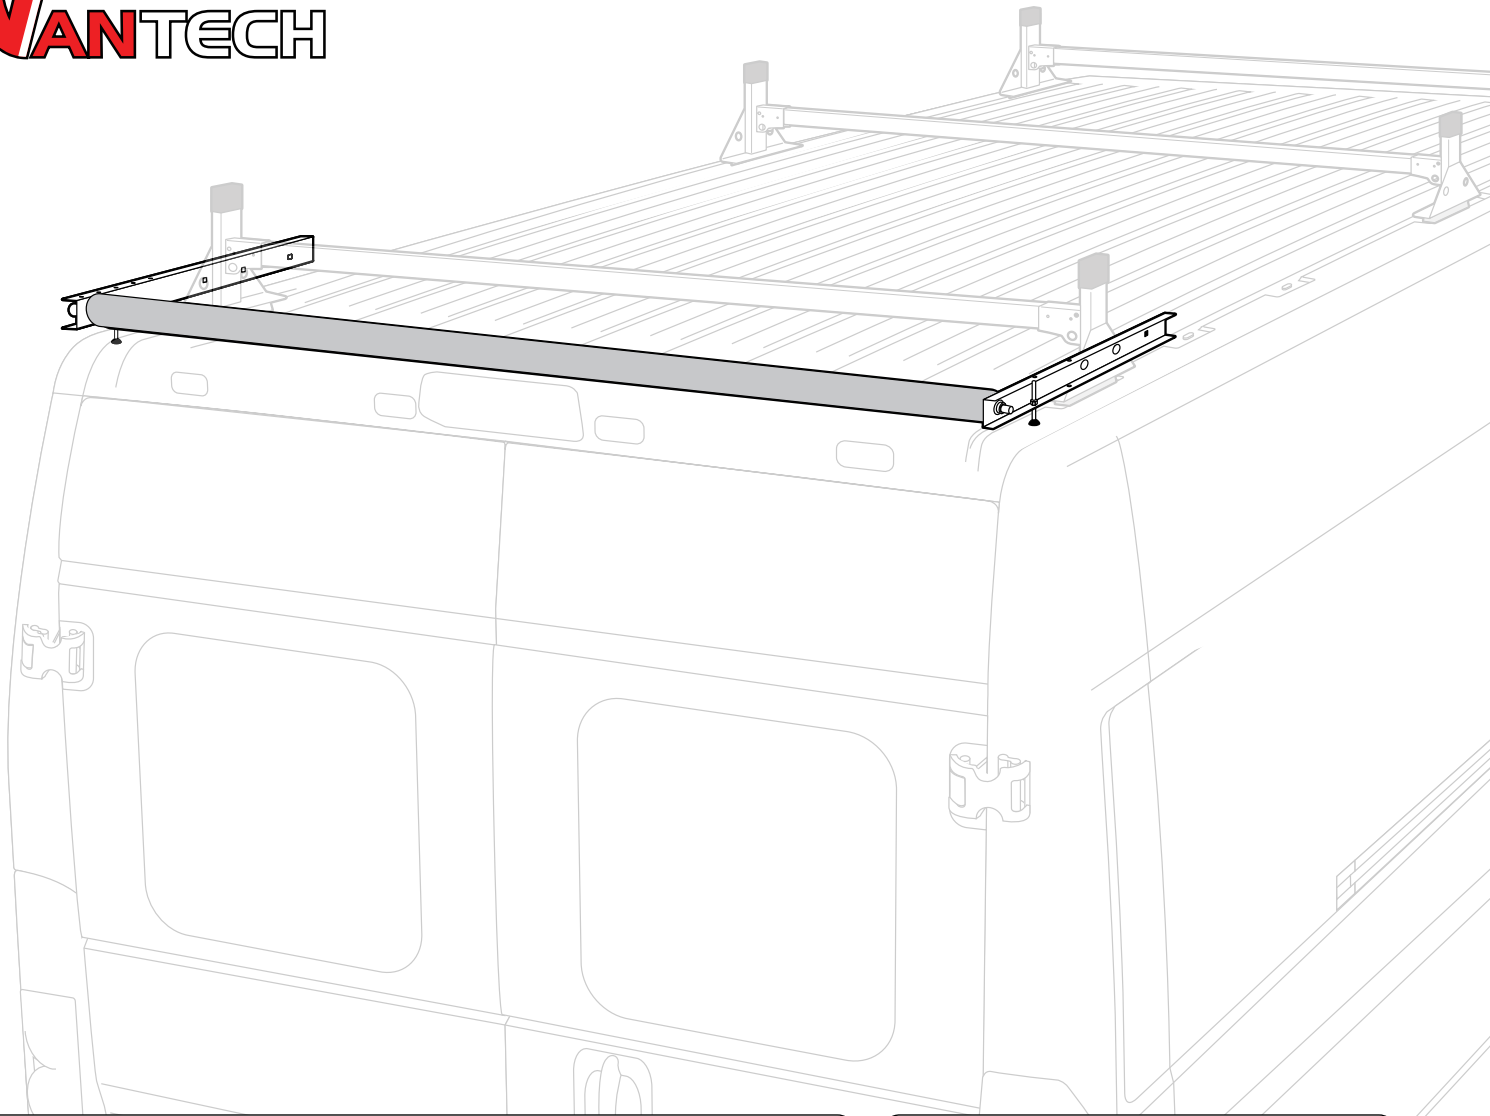

Warehouse Use Only

Part #	QUANTITY
D153	1
ROH124W	2
A324-57S	1

Part #:	ROH124-57W
Dimensions:	4" X 4" X 63" (Telescopic)
Weight:	???

PRODUCT INFO

Part #: ROH124-57W
System: H1 Series
Material: Aluminum
Fitment: Ford Transit Cargo 2015-Newer
Chevy Express 1996-Newer
GMC Savana 1996-Newer
Color: White Plates
Roller Bar is Silver

ROLLER POSITIONS (Position roller pass rear door)

ProMaster

**Nissan NV
(Cargo Van High Roof)**

Fullsize Van

REPEAT ON OPPOSITE SIDE

TIGHTLY SECURE ALL HARDWARE.