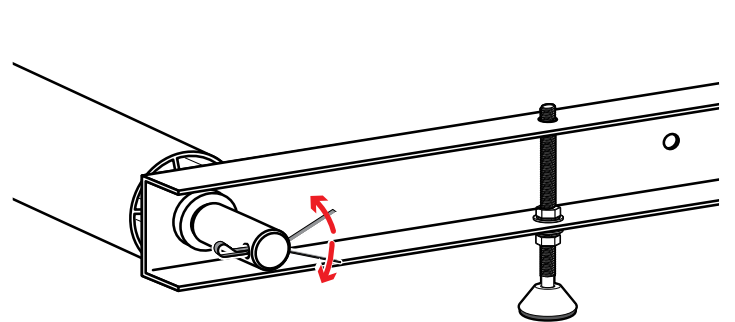

Warehouse Use Only

Part #	QUANTITY
D153	1
ROH124W	2
A324-57S	1

Part #:	ROH124-57W
Dimensions:	4" X 4" X 63" (Telescopic)
Weight:	???

PRODUCT INFO

Part #: ROH124-57W
System: H1 Series
Material: Aluminum
Fitment: Ford Transit Cargo 2015-Newer
Chevy Express 1996-Newer
GMC Savana 1996-Newer
Color: White Plates
Roller Bar is Silver

ROLLER POSITIONS (Position roller pass rear door)

ProMaster

**Nissan NV
(Cargo Van High Roof)**

Fullsize Van

REPEAT ON OPPOSITE SIDE

TIGHTLY SECURE ALL HARDWARE.