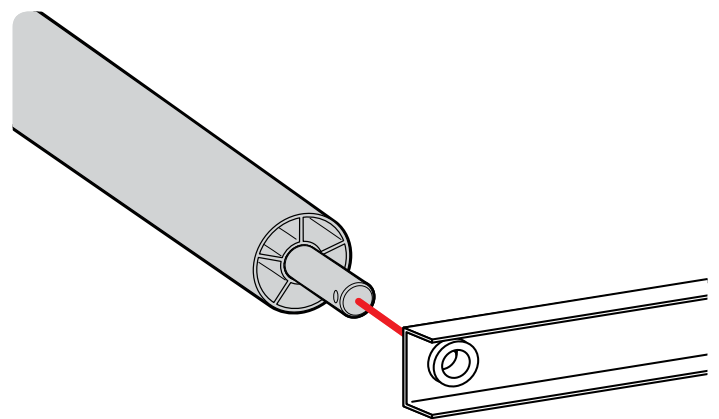

Warehouse Use Only

Part #	QUANTITY
D153	1
ROH124W	2
A324-57S	1

Part #:	ROH124-57W
Dimensions:	4" X 4" X 63" (Telescopic)
Weight:	???

PRODUCT INFO

Part #: ROH124-57W
System: H1 Series
Material: Aluminum
Fitment: Ford Transit Cargo 2015-Newer
Chevy Express 1996-Newer
GMC Savana 1996-Newer
Color: White Plates
Roller Bar is Silver

ROLLER POSITIONS (Position roller pass rear door)

ProMaster

**Nissan NV
(Cargo Van High Roof)**

Fullsize Van

REPEAT ON OPPOSITE SIDE

TIGHTLY SECURE ALL HARDWARE.