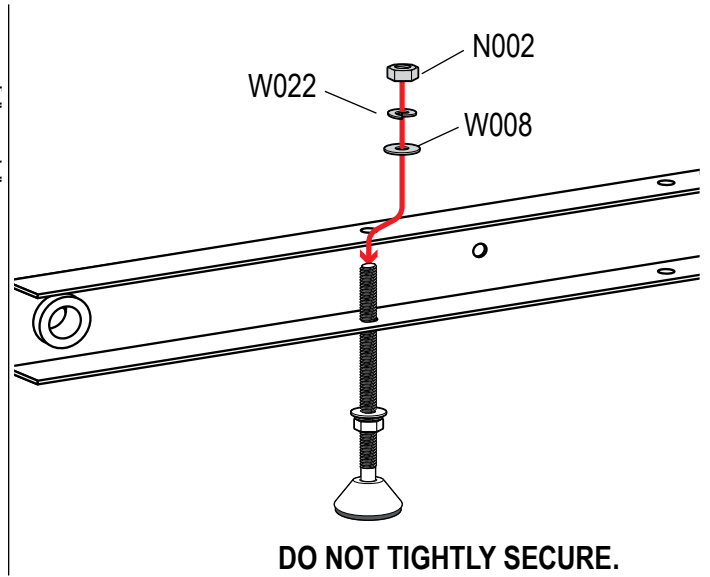

Warehouse Use Only

Part #	QUANTITY
D153	1
ROH124W	2
A324-57S	1

Part #:	ROH124-57W
Dimensions:	4" X 4" X 63" (Telescopic)
Weight:	???

PRODUCT INFO

Part #: ROH124-57W
System: H1 Series
Material: Aluminum
Fitment: Ford Transit Cargo 2015-Newer
Chevy Express 1996-Newer
GMC Savana 1996-Newer
Color: White Plates
Roller Bar is Silver

ROLLER POSITIONS (Position roller pass rear door)

ProMaster

**Nissan NV
(Cargo Van High Roof)**

Fullsize Van

REPEAT ON OPPOSITE SIDE

TIGHTLY SECURE ALL HARDWARE.