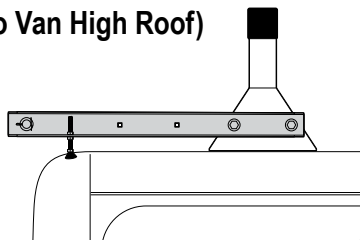

Warehouse Use Only

Part #	QUANTITY
D153	1
ROH124W	2
A324-57S	1

Part #:	ROH124-57W
Dimensions:	4" X 4" X 63" (Telescopic)
Weight:	???

PRODUCT INFO

Part #: ROH124-57W
System: H1 Series
Material: Aluminum
Fitment: Ford Transit Cargo 2015-Newer
Chevy Express 1996-Newer
GMC Savana 1996-Newer
Color: White Plates
Roller Bar is Silver

REQUIRED TOOLS

1/2" Wrench

9/16" Wrench

PART #	DESCRIPTION	QTY	ITEM ITEM NOT DRAWN TO SCALE
B078	3/8" X 1" HEX BOLT	4	
N002	5/16" NUT	4	
N003	3/8" NUT	4	
W008	5/16" X 3/4" WASHER	4	
W013	3/8" X 3/4" WASHER	4	
W016	3/8" X 1" WASHER	4	
W022	5/16" LOCK WASHER	4	
W023	3/8" LOCK WASHER	4	
RO09	4" RISER BASE	2	
PIN-04	PIN	2	
ROH124	ROLLER H1 (24")	2	
A324-57	ROLLER WITH PRONGS	1	

ROLLER POSITIONS (Position roller pass rear door)

ProMaster

**Nissan NV
(Cargo Van High Roof)**

Fullsize Van

REPEAT ON OPPOSITE SIDE

TIGHTLY SECURE ALL HARDWARE.