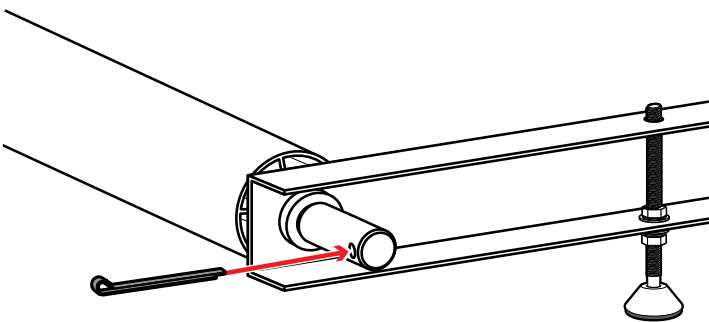

Warehouse Use Only

Part #	QUANTITY
D153	1
ROH124W	2
A324-57S	1

Part #:	ROH124-57W
Dimensions:	4" X 4" X 63" (Telescopic)
Weight:	???

PRODUCT INFO

Part #: ROH124-57W
System: H1 Series
Material: Aluminum
Fitment: Ford Transit Cargo 2015-Newer
Chevy Express 1996-Newer
GMC Savana 1996-Newer
Color: White Plates
Roller Bar is Silver

ROLLER POSITIONS (Position roller pass rear door)

ProMaster

**Nissan NV
(Cargo Van High Roof)**

Fullsize Van

REPEAT ON OPPOSITE SIDE

TIGHTLY SECURE ALL HARDWARE.