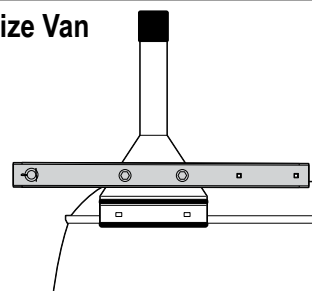

Warehouse Use Only

Part #	QUANTITY
D153	1
ROH124W	2
A324-57S	1

Part #:	ROH124-57W
Dimensions:	4" X 4" X 63" (Telescopic)
Weight:	???

PRODUCT INFO

Part #: ROH124-57W
System: H1 Series
Material: Aluminum
Fitment: Ford Transit Cargo 2015-Newer
Chevy Express 1996-Newer
GMC Savana 1996-Newer
Color: White Plates
Roller Bar is Silver

ROLLER POSITIONS (Position roller pass rear door)

ProMaster

**Nissan NV
(Cargo Van High Roof)**

Fullsize Van

REPEAT ON OPPOSITE SIDE

TIGHTLY SECURE ALL HARDWARE.