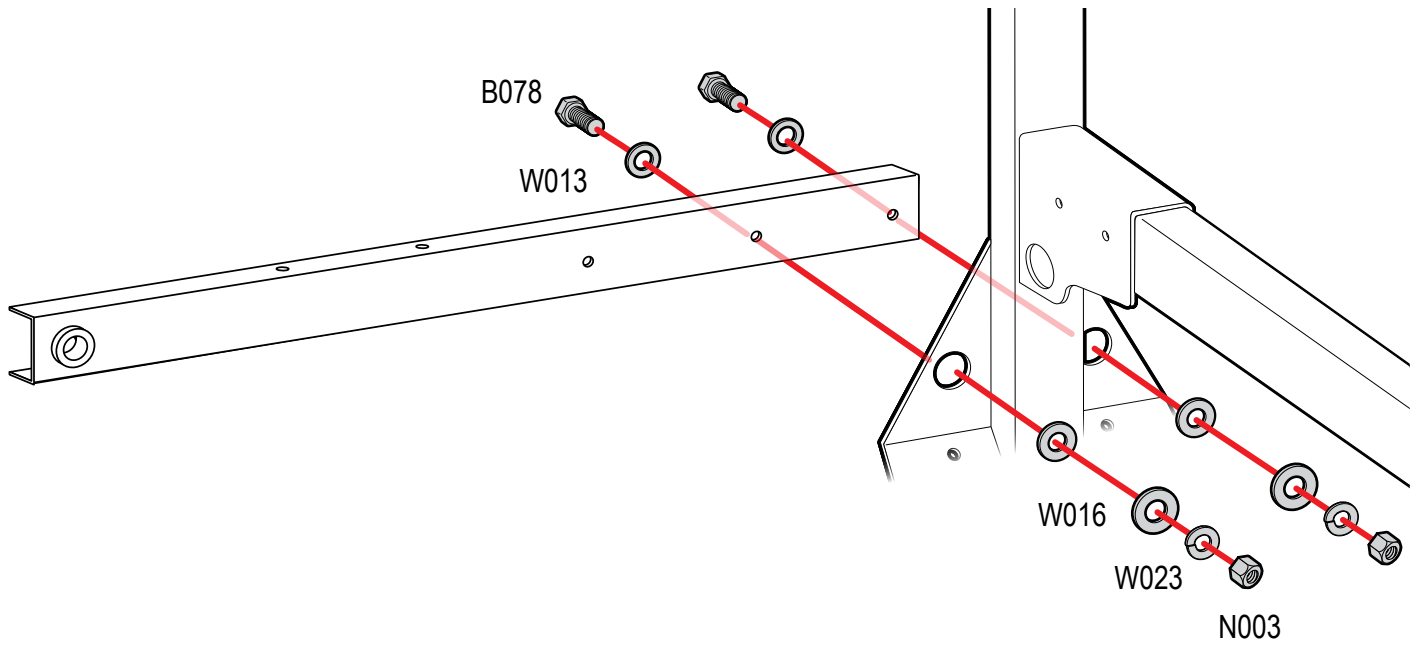

Warehouse Use Only

Part #	QUANTITY
D153	1
ROH124W	2
A324-57S	1

Part #:	ROH124-57W
Dimensions:	4" X 4" X 63" (Telescopic)
Weight:	???

PRODUCT INFO

Part #: ROH124-57W
System: H1 Series
Material: Aluminum
Fitment: Ford Transit Cargo 2015-Newer
Chevy Express 1996-Newer
GMC Savana 1996-Newer
Color: White Plates
Roller Bar is Silver

ROLLER POSITIONS (Position roller pass rear door)

ProMaster

**Nissan NV
(Cargo Van High Roof)**

Fullsize Van

REPEAT ON OPPOSITE SIDE

TIGHTLY SECURE ALL HARDWARE.