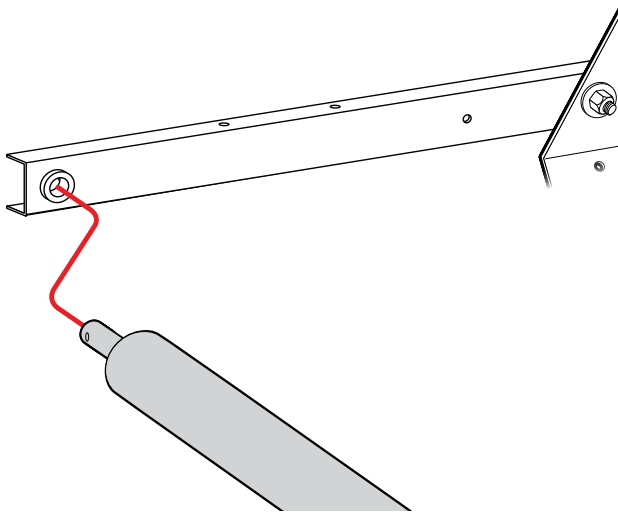

Warehouse Use Only

Part #	QUANTITY
D153	1
ROH124W	2
A324-57S	1

Part #:	ROH124-57W
Dimensions:	4" X 4" X 63" (Telescopic)
Weight:	???

PRODUCT INFO

Part #: ROH124-57W
System: H1 Series
Material: Aluminum
Fitment: Ford Transit Cargo 2015-Newer
Chevy Express 1996-Newer
GMC Savana 1996-Newer
Color: White Plates
Roller Bar is Silver

ROLLER POSITIONS (Position roller pass rear door)

ProMaster

**Nissan NV
(Cargo Van High Roof)**

Fullsize Van

REPEAT ON OPPOSITE SIDE

TIGHTLY SECURE ALL HARDWARE.