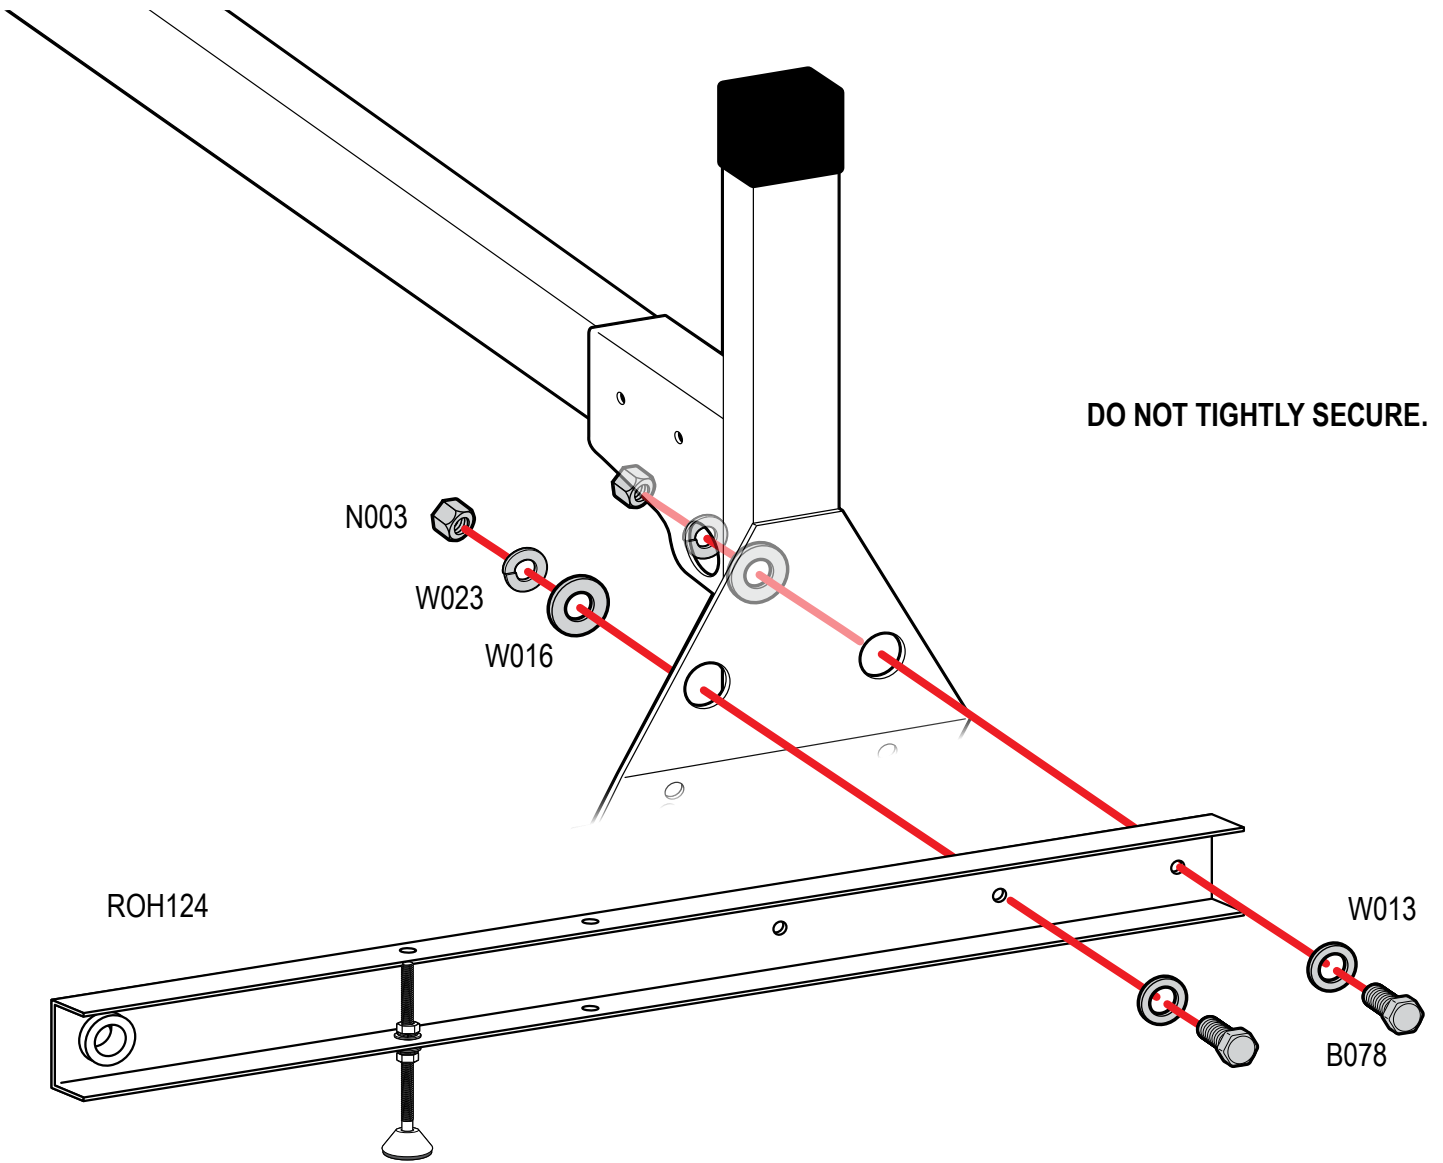

Warehouse Use Only

Part #	QUANTITY
D153	1
ROH124W	2
A324-57S	1

Part #:	ROH124-57W
Dimensions:	4" X 4" X 63" (Telescopic)
Weight:	???

PRODUCT INFO

Part #: ROH124-57W
System: H1 Series
Material: Aluminum
Fitment: Ford Transit Cargo 2015-Newer
Chevy Express 1996-Newer
GMC Savana 1996-Newer
Color: White Plates
Roller Bar is Silver

REQUIRED TOOLS

1/2" Wrench

9/16" Wrench

PART #	DESCRIPTION	QTY	ITEM ITEM NOT DRAWN TO SCALE
B078	3/8" X 1" HEX BOLT	4	
N002	5/16" NUT	4	
N003	3/8" NUT	4	
W008	5/16" X 3/4" WASHER	4	
W013	3/8" X 3/4" WASHER	4	
W016	3/8" X 1" WASHER	4	
W022	5/16" LOCK WASHER	4	
W023	3/8" LOCK WASHER	4	
RO09	4" RISER BASE	2	
PIN-04	PIN	2	
ROH124	ROLLER H1 (24")	2	
A324-57	ROLLER WITH PRONGS	1	

ROLLER POSITIONS (Position roller pass rear door)

ProMaster

**Nissan NV
(Cargo Van High Roof)**

Fullsize Van

REPEAT ON OPPOSITE SIDE

TIGHTLY SECURE ALL HARDWARE.