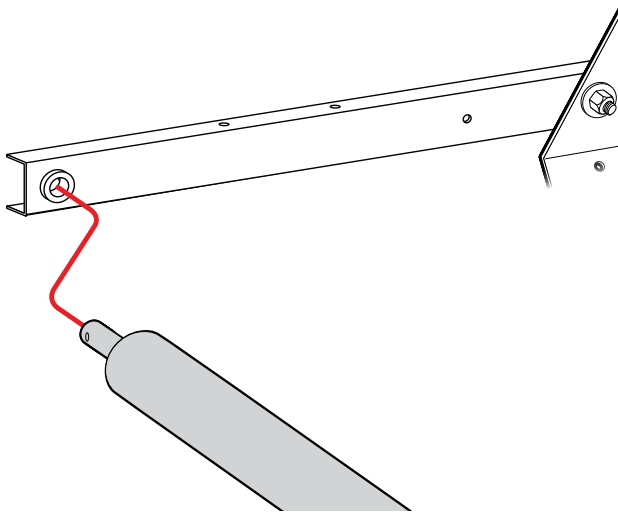

Warehouse Use Only

Part #	QUANTITY
D153	1
ROH124B	2
A324-57S	1

Part #:	ROH124-57B
Dimensions:	4" X 4" X 63" (Telescopic)
Weight:	???

PRODUCT INFO

Part #: ROH124-57B
System: H1 Series
Material: Aluminum
Fitment: Ford Transit Cargo 2015-Newer
Chevy Express 1996-Newer
GMC Savana 1996-Newer
Color: Black Plates
Roller Bar is Silver

ROLLER POSITIONS (Position roller pass rear door)

ProMaster

**Nissan NV
(Cargo Van High Roof)**

Fullsize Van

PIN-04

REPEAT ON OPPOSITE SIDE

TIGHTLY SECURE ALL HARDWARE.

Accept no compromises, choose only quality commercial van equipment.