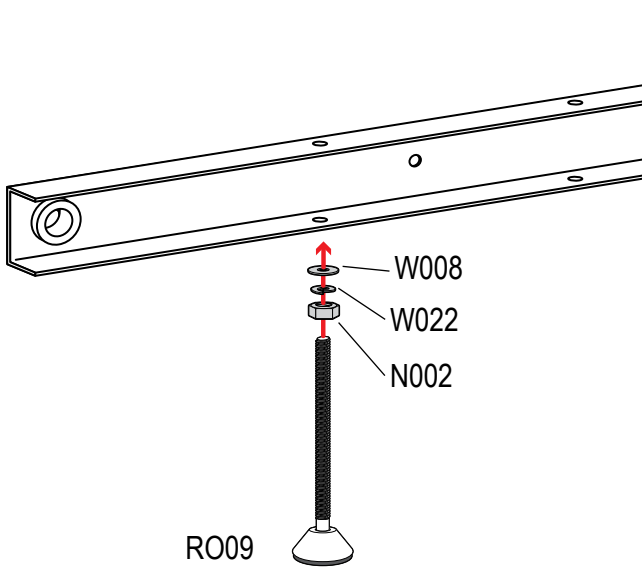

Warehouse Use Only

Part #	QUANTITY
D153	1
ROH124B	2
A324-57S	1

Part #:	ROH124-57B
Dimensions:	4" X 4" X 63" (Telescopic)
Weight:	???

PRODUCT INFO

Part #: ROH124-57B
System: H1 Series
Material: Aluminum
Fitment: Ford Transit Cargo 2015-Newer
Chevy Express 1996-Newer
GMC Savana 1996-Newer
Color: Black Plates
Roller Bar is Silver

REQUIRED TOOLS

1/2" Wrench

9/16" Wrench

PART #	DESCRIPTION	QTY	ITEM
B078	3/8" X 1" HEX BOLT	4	
N002	5/16" NUT	4	
N003	3/8" NUT	4	
W008	5/16" X 3/4" WASHER	4	
W013	3/8" X 3/4" WASHER	4	
W016	3/8" X 1" WASHER	4	
W022	5/16" LOCK WASHER	4	
W023	3/8" LOCK WASHER	4	
RO09	4" RISER BASE	2	
PIN-04	PIN	2	
ROH124	ROLLER H1 (24")	2	
A324-57	ROLLER WITH PRONGS	1	

ROLLER POSITIONS (Position roller pass rear door)

ProMaster

**Nissan NV
(Cargo Van High Roof)**

Fullsize Van

PIN-04

REPEAT ON OPPOSITE SIDE

TIGHTLY SECURE ALL HARDWARE.

Accept no compromises, choose only quality commercial van equipment.