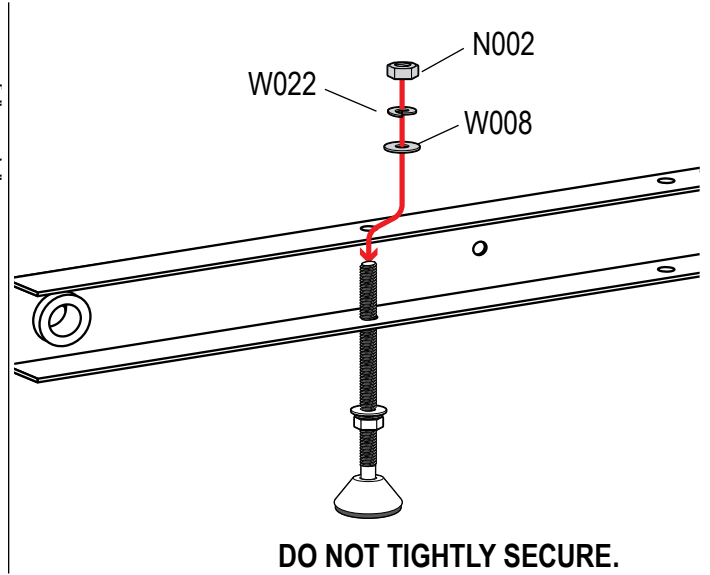

Warehouse Use Only

Part #	QUANTITY
D153	1
ROH124B	2
A324-57S	1

Part #:	ROH124-57B
Dimensions:	4" X 4" X 63" (Telescopic)
Weight:	???

PRODUCT INFO

Part #: ROH124-57B
System: H1 Series
Material: Aluminum
Fitment: Ford Transit Cargo 2015-Newer
Chevy Express 1996-Newer
GMC Savana 1996-Newer
Color: Black Plates
Roller Bar is Silver

REQUIRED TOOLS

1/2" Wrench

9/16" Wrench

PART #	DESCRIPTION	QTY	ITEM
B078	3/8" X 1" HEX BOLT	4	
N002	5/16" NUT	4	
N003	3/8" NUT	4	
W008	5/16" X 3/4" WASHER	4	
W013	3/8" X 3/4" WASHER	4	
W016	3/8" X 1" WASHER	4	
W022	5/16" LOCK WASHER	4	
W023	3/8" LOCK WASHER	4	
RO09	4" RISER BASE	2	
PIN-04	PIN	2	
ROH124	ROLLER H1 (24")	2	
A324-57	ROLLER WITH PRONGS	1	

ROLLER POSITIONS (Position roller pass rear door)

ProMaster

**Nissan NV
(Cargo Van High Roof)**

Fullsize Van

PIN-04

REPEAT ON OPPOSITE SIDE

TIGHTLY SECURE ALL HARDWARE.

Accept no compromises, choose only quality commercial van equipment.