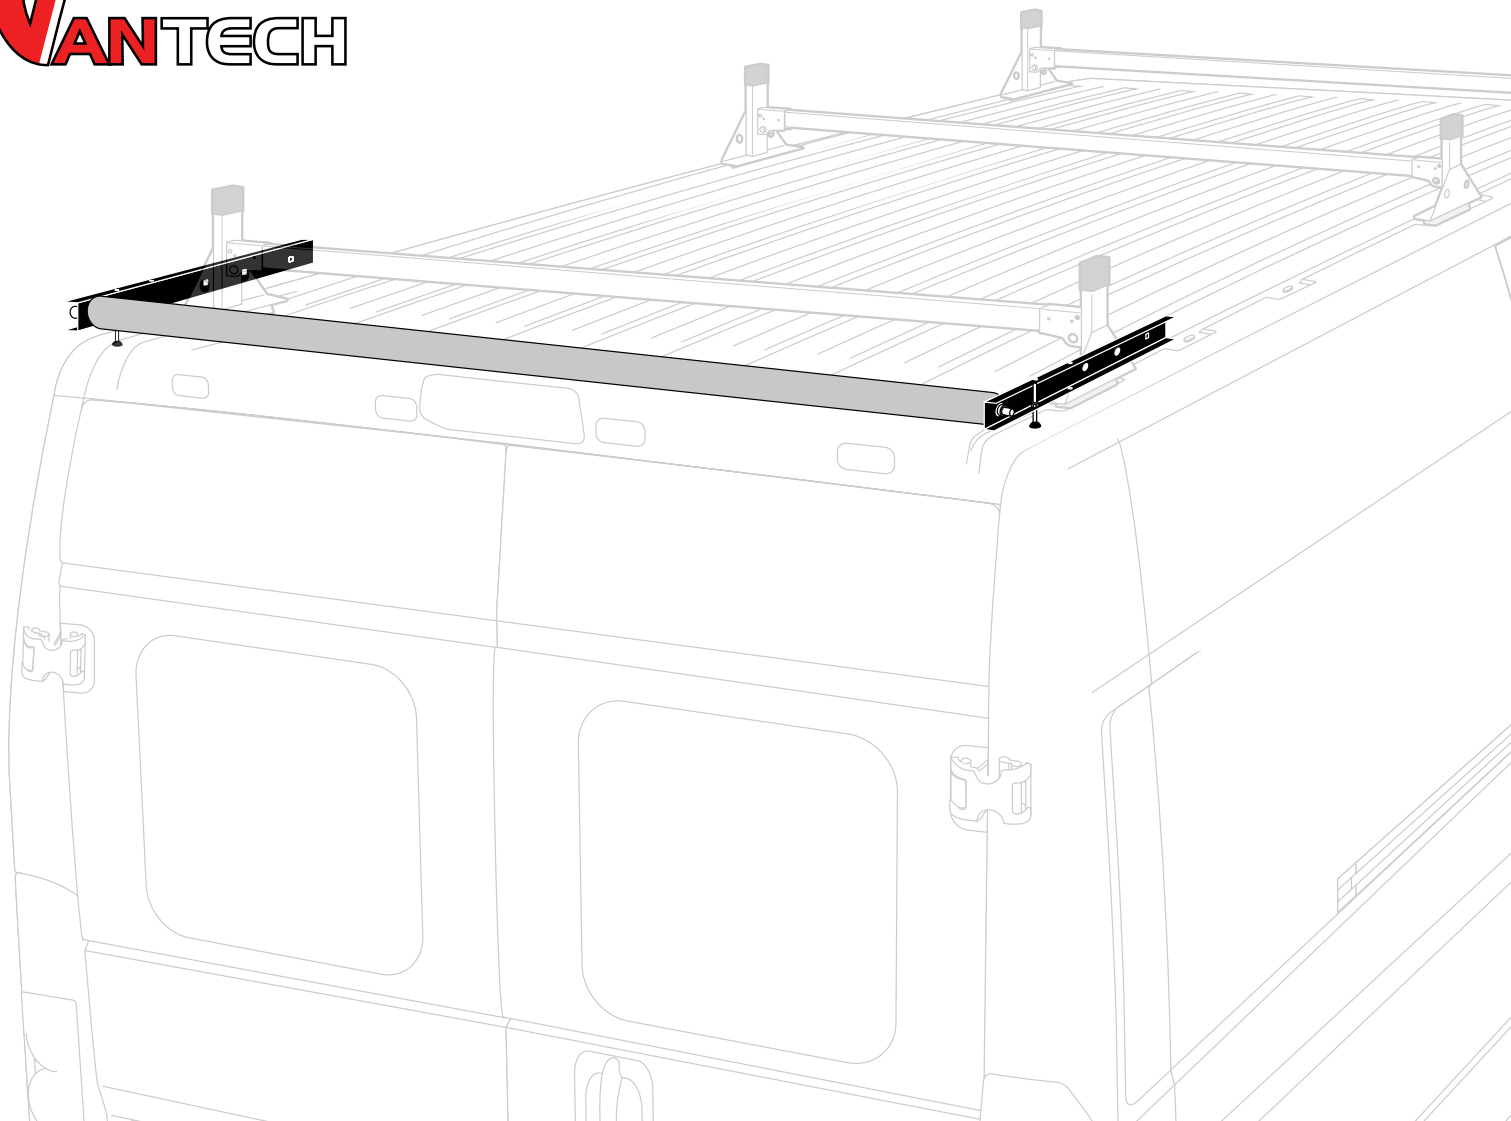

Warehouse Use Only

Part #	QUANTITY
D153	1
ROH124B	2
A324-57S	1

Part #:	ROH124-57B
Dimensions:	4" X 4" X 63" (Telescopic)
Weight:	???

PRODUCT INFO

Part #: ROH124-57B
System: H1 Series
Material: Aluminum
Fitment: Ford Transit Cargo 2015-Newer
Chevy Express 1996-Newer
GMC Savana 1996-Newer
Color: Black Plates
Roller Bar is Silver

ROLLER POSITIONS (Position roller pass rear door)

ProMaster

**Nissan NV
(Cargo Van High Roof)**

Fullsize Van

PIN-04

REPEAT ON OPPOSITE SIDE

TIGHTLY SECURE ALL HARDWARE.

Accept no compromises, choose only quality commercial van equipment.