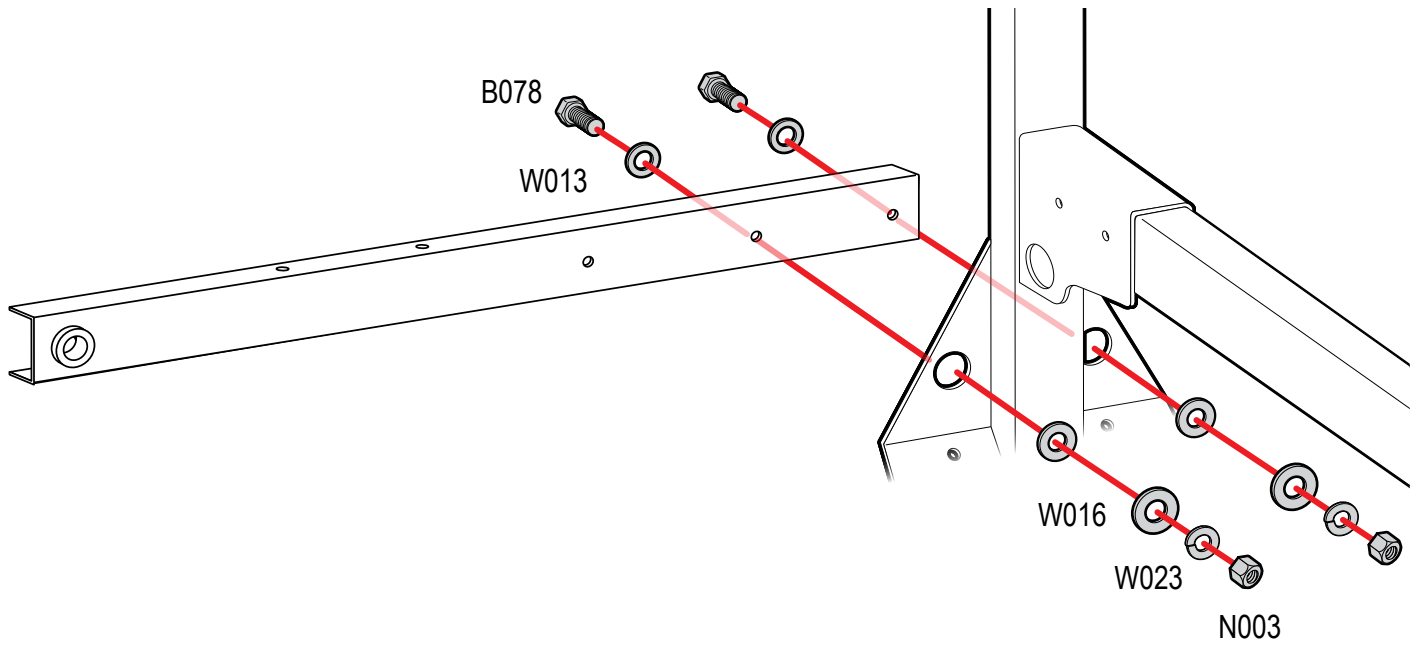

Warehouse Use Only

Part #	QUANTITY
D153	1
ROH124B	2
A324-57S	1

Part #:	ROH124-57B
Dimensions:	4" X 4" X 63" (Telescopic)
Weight:	???

PRODUCT INFO

Part #: ROH124-57B
System: H1 Series
Material: Aluminum
Fitment: Ford Transit Cargo 2015-Newer
Chevy Express 1996-Newer
GMC Savana 1996-Newer
Color: Black Plates
Roller Bar is Silver

ROLLER POSITIONS (Position roller pass rear door)

ProMaster

**Nissan NV
(Cargo Van High Roof)**

Fullsize Van

PIN-04

REPEAT ON OPPOSITE SIDE

TIGHTLY SECURE ALL HARDWARE.

Accept no compromises, choose only quality commercial van equipment.