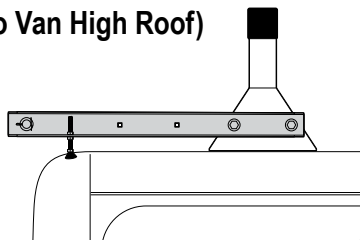

Fullsize Van

**Nissan NV
(Cargo Van High Roof)**