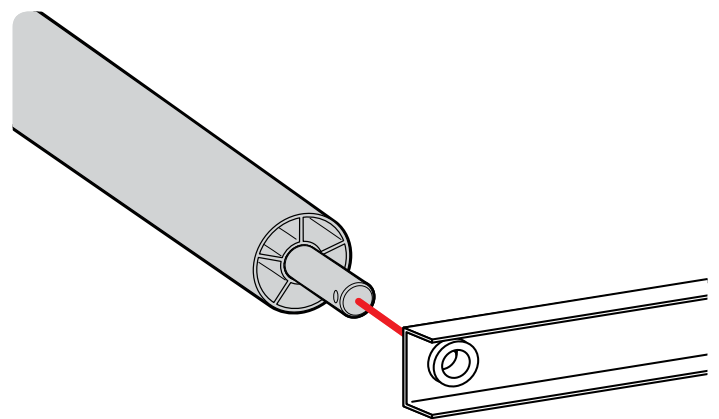

Warehouse Use Only

Part #	QUANTITY
D153	1
ROH124B	2
A324-57S	1

Part #:	ROH124-57B
Dimensions:	4" X 4" X 63" (Telescopic)
Weight:	???

PRODUCT INFO

Part #: ROH124-57B
System: H1 Series
Material: Aluminum
Fitment: Ford Transit Cargo 2015-Newer
Chevy Express 1996-Newer
GMC Savana 1996-Newer
Color: Black Plates
Roller Bar is Silver

ROLLER POSITIONS (Position roller pass rear door)

ProMaster

**Nissan NV
(Cargo Van High Roof)**

Fullsize Van

PIN-04

REPEAT ON OPPOSITE SIDE

TIGHTLY SECURE ALL HARDWARE.

Accept no compromises, choose only quality commercial van equipment.