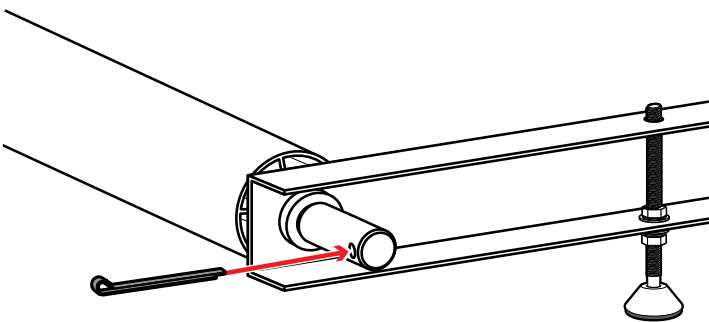

Warehouse Use Only

Part #	QUANTITY
D153	1
ROH124B	2
A324-57S	1

Part #:	ROH124-57B
Dimensions:	4" X 4" X 63" (Telescopic)
Weight:	???

PRODUCT INFO

Part #: ROH124-57B
System: H1 Series
Material: Aluminum
Fitment: Ford Transit Cargo 2015-Newer
Chevy Express 1996-Newer
GMC Savana 1996-Newer
Color: Black Plates
Roller Bar is Silver

ROLLER POSITIONS (Position roller pass rear door)

ProMaster

**Nissan NV
(Cargo Van High Roof)**

Fullsize Van

PIN-04

REPEAT ON OPPOSITE SIDE

TIGHTLY SECURE ALL HARDWARE.

Accept no compromises, choose only quality commercial van equipment.