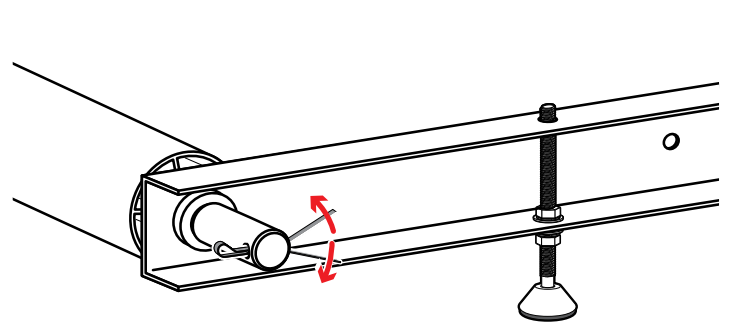

Warehouse Use Only

Part #	QUANTITY
D153	1
ROH124B	2
A324-57S	1

Part #:	ROH124-57B
Dimensions:	4" X 4" X 63" (Telescopic)
Weight:	???

PRODUCT INFO

Part #: ROH124-57B
System: H1 Series
Material: Aluminum
Fitment: Ford Transit Cargo 2015-Newer
Chevy Express 1996-Newer
GMC Savana 1996-Newer
Color: Black Plates
Roller Bar is Silver

ROLLER POSITIONS (Position roller pass rear door)

ProMaster

**Nissan NV
(Cargo Van High Roof)**

Fullsize Van

PIN-04

REPEAT ON OPPOSITE SIDE

TIGHTLY SECURE ALL HARDWARE.

Accept no compromises, choose only quality commercial van equipment.