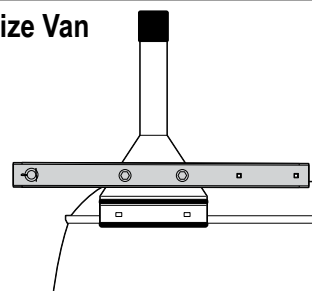

Warehouse Use Only

Part #	QUANTITY
D153	1
ROH124B	2
A324-57S	1

Part #:	ROH124-57B
Dimensions:	4" X 4" X 63" (Telescopic)
Weight:	???

PRODUCT INFO

Part #: ROH124-57B
System: H1 Series
Material: Aluminum
Fitment: Ford Transit Cargo 2015-Newer
Chevy Express 1996-Newer
GMC Savana 1996-Newer
Color: Black Plates
Roller Bar is Silver

ROLLER POSITIONS (Position roller pass rear door)

ProMaster

**Nissan NV
(Cargo Van High Roof)**

Fullsize Van

PIN-04

REPEAT ON OPPOSITE SIDE

TIGHTLY SECURE ALL HARDWARE.

Accept no compromises, choose only quality commercial van equipment.