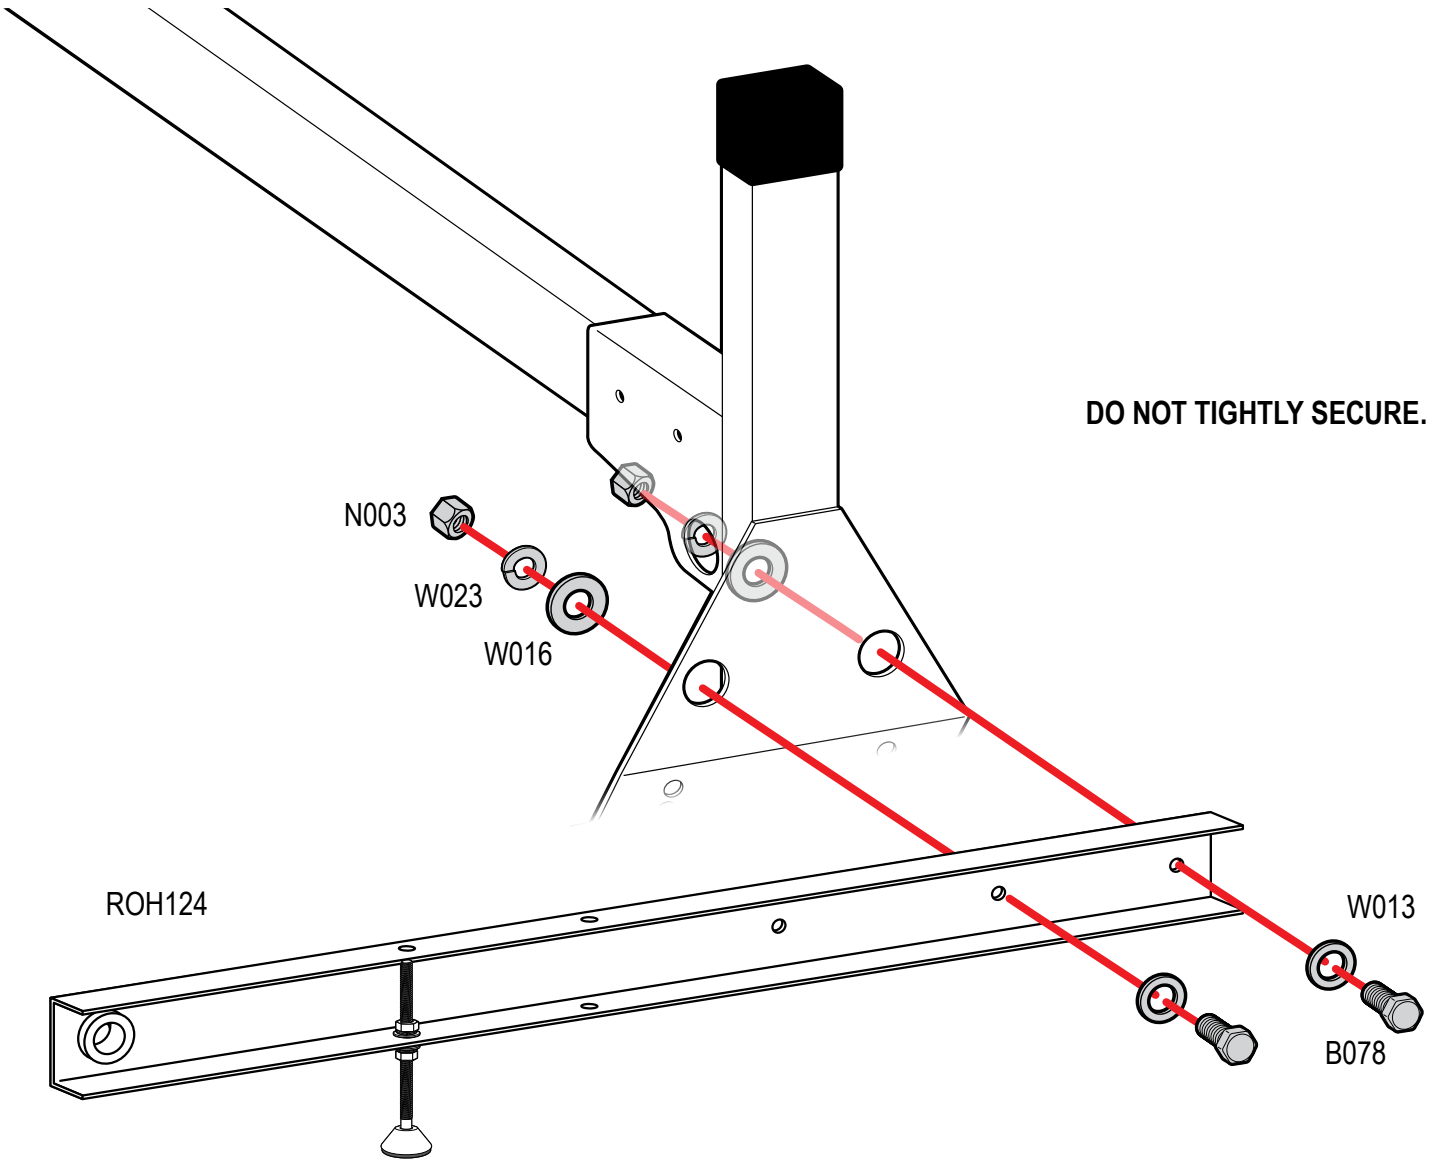

Warehouse Use Only

Part #	QUANTITY
D153	1
ROH124B	2
A324-57S	1

Part #:	ROH124-57B
Dimensions:	4" X 4" X 63" (Telescopic)
Weight:	???

PRODUCT INFO

Part #: ROH124-57B
System: H1 Series
Material: Aluminum
Fitment: Ford Transit Cargo 2015-Newer
Chevy Express 1996-Newer
GMC Savana 1996-Newer
Color: Black Plates
Roller Bar is Silver

REQUIRED TOOLS

1/2" Wrench

9/16" Wrench

PART #	DESCRIPTION	QTY	ITEM
B078	3/8" X 1" HEX BOLT	4	
N002	5/16" NUT	4	
N003	3/8" NUT	4	
W008	5/16" X 3/4" WASHER	4	
W013	3/8" X 3/4" WASHER	4	
W016	3/8" X 1" WASHER	4	
W022	5/16" LOCK WASHER	4	
W023	3/8" LOCK WASHER	4	
RO09	4" RISER BASE	2	
PIN-04	PIN	2	
ROH124	ROLLER H1 (24")	2	
A324-57	ROLLER WITH PRONGS	1	

ROLLER POSITIONS (Position roller pass rear door)

ProMaster

**Nissan NV
(Cargo Van High Roof)**

Fullsize Van

PIN-04

REPEAT ON OPPOSITE SIDE

TIGHTLY SECURE ALL HARDWARE.

Accept no compromises, choose only quality commercial van equipment.