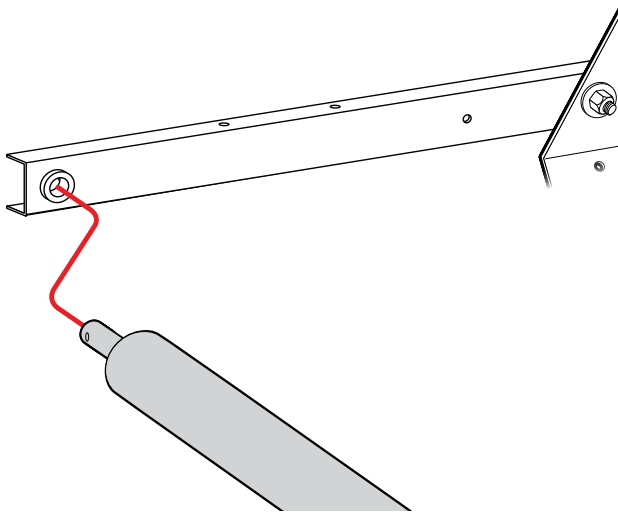

Warehouse Use Only

Part #	QUANTITY
--------	----------

D153	1
------	---

ROH124W	2
---------	---

A324-54S	1
----------	---

Part #:	ROH124-54W
---------	------------

Dimensions:	4" X 4" X 66" (Telescopic)
-------------	----------------------------

Weight:	???
---------	-----

PRODUCT INFO

Part #: ROH124-54W
System: H1 Series
Material: Aluminum
Fitment: Sprinter High Roof 2007-Newer
Color: White Plates
Roller Bar is Silver

REQUIRED TOOLS

1/2" Wrench

9/16" Wrench

PART #	DESCRIPTION	QTY	ITEM ITEM NOT DRAWN TO SCALE
B078	3/8" X 1" HEX BOLT	4	
N002	5/16" NUT	4	
N003	3/8" NUT	4	
W008	5/16" X 3/4" WASHER	4	
W013	3/8" X 3/4" WASHER	4	
W016	3/8" X 1" WASHER	4	
W022	5/16" LOCK WASHER	4	
W023	3/8" LOCK WASHER	4	
RO09	4" RISER BASE	2	
PIN-04	PIN	2	
ROH124	ROLLER H1 (24")	2	
A324-54	ROLLER WITH PRONGS	1	

ROLLER POSITIONS (Position roller pass rear door)

ProMaster

**Nissan NV
(Cargo Van High Roof)**

Fullsize Van

PIN-04
REPEAT ON OPPOSITE SIDE

TIGHTLY SECURE ALL HARDWARE.