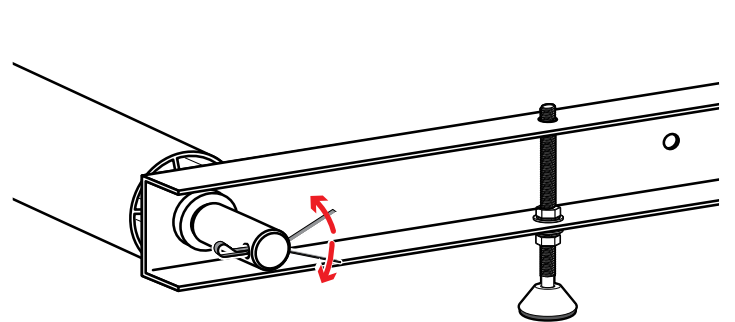

Weight:	???
---------	-----

PRODUCT INFO

Part #: ROH124-54W
System: H1 Series
Material: Aluminum
Fitment: Sprinter High Roof 2007-Newer
Color: White Plates
Roller Bar is Silver

REQUIRED TOOLS

1/2" Wrench

9/16" Wrench

ROLLER POSITIONS (Position roller pass rear door)

ProMaster

**Nissan NV
(Cargo Van High Roof)**

Fullsize Van

PIN-04
REPEAT ON OPPOSITE SIDE

TIGHTLY SECURE ALL HARDWARE.