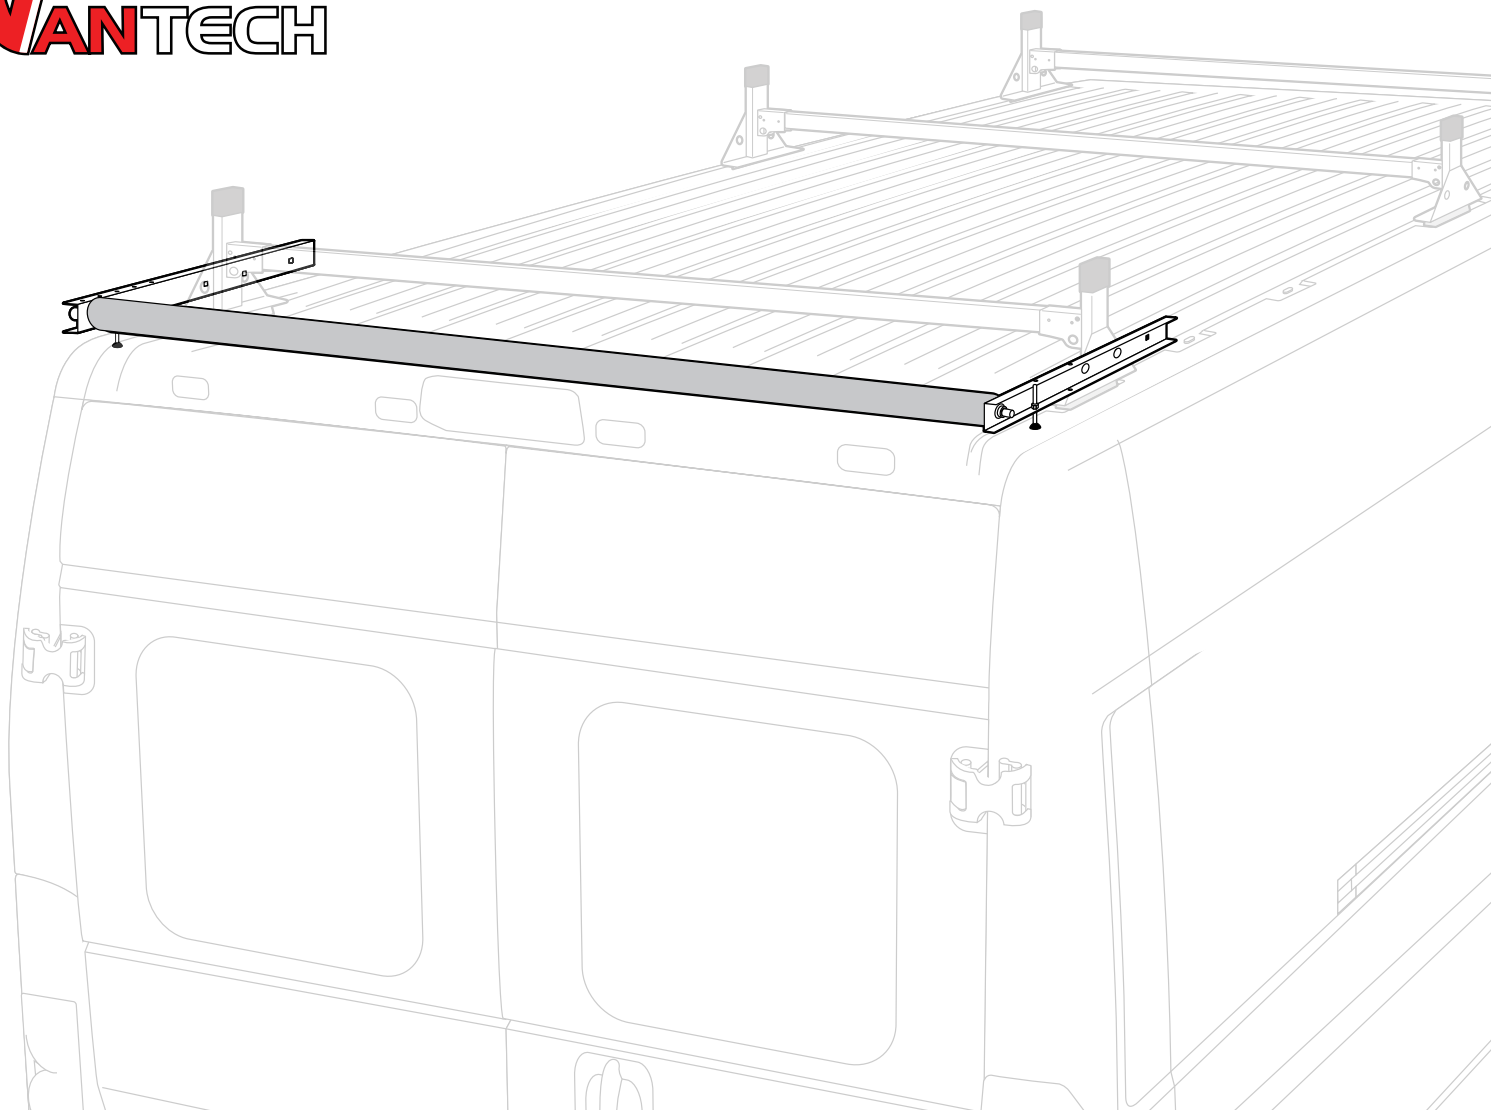

Warehouse Use Only

Part #	QUANTITY
--------	----------

D153	1
------	---

ROH124W	2
---------	---

A324-54S	1
----------	---

Part #:	ROH124-54W
---------	------------

Dimensions:	4" X 4" X 66" (Telescopic)
-------------	----------------------------

Weight:	???
---------	-----

PRODUCT INFO

Part #: ROH124-54W
System: H1 Series
Material: Aluminum
Fitment: Sprinter High Roof 2007-Newer
Color: White Plates
Roller Bar is Silver

REQUIRED TOOLS

1/2" Wrench

9/16" Wrench

PART #	DESCRIPTION	QTY	ITEM ITEM NOT DRAWN TO SCALE
B078	3/8" X 1" HEX BOLT	4	
N002	5/16" NUT	4	
N003	3/8" NUT	4	
W008	5/16" X 3/4" WASHER	4	
W013	3/8" X 3/4" WASHER	4	
W016	3/8" X 1" WASHER	4	
W022	5/16" LOCK WASHER	4	
W023	3/8" LOCK WASHER	4	
RO09	4" RISER BASE	2	
PIN-04	PIN	2	
ROH124	ROLLER H1 (24")	2	
A324-54	ROLLER WITH PRONGS	1	

ROLLER POSITIONS (Position roller pass rear door)

ProMaster

**Nissan NV
(Cargo Van High Roof)**

Fullsize Van

PIN-04
REPEAT ON OPPOSITE SIDE

TIGHTLY SECURE ALL HARDWARE.