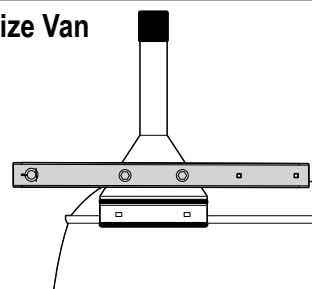

Weight:	???
---------	-----

PRODUCT INFO

Part #: ROH124-54W
System: H1 Series
Material: Aluminum
Fitment: Sprinter High Roof 2007-Newer
Color: White Plates
Roller Bar is Silver

REQUIRED TOOLS

1/2" Wrench

9/16" Wrench

PART #	DESCRIPTION	QTY	ITEM ITEM NOT DRAWN TO SCALE
B078	3/8" X 1" HEX BOLT	4	
N002	5/16" NUT	4	
N003	3/8" NUT	4	
W008	5/16" X 3/4" WASHER	4	
W013	3/8" X 3/4" WASHER	4	
W016	3/8" X 1" WASHER	4	
W022	5/16" LOCK WASHER	4	
W023	3/8" LOCK WASHER	4	
RO09	4" RISER BASE	2	
PIN-04	PIN	2	
ROH124	ROLLER H1 (24")	2	
A324-54	ROLLER WITH PRONGS	1	

ROLLER POSITIONS (Position roller pass rear door)

ProMaster

**Nissan NV
(Cargo Van High Roof)**

Fullsize Van

PIN-04
REPEAT ON OPPOSITE SIDE

TIGHTLY SECURE ALL HARDWARE.