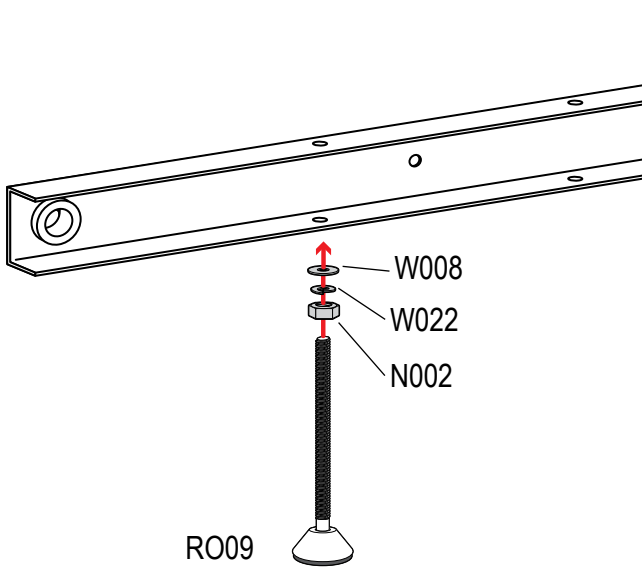

Warehouse Use Only

Part #	QUANTITY
--------	----------

D153	1
------	---

ROH124W	2
---------	---

A324-54S	1
----------	---

Part #:	ROH124-54W
---------	------------

Dimensions:	4" X 4" X 66" (Telescopic)
-------------	----------------------------

Weight:	???
---------	-----

PRODUCT INFO

Part #: ROH124-54W
System: H1 Series
Material: Aluminum
Fitment: Sprinter High Roof 2007-Newer
Color: White Plates
Roller Bar is Silver

REQUIRED TOOLS

1/2" Wrench

9/16" Wrench

PART #	DESCRIPTION	QTY	ITEM ITEM NOT DRAWN TO SCALE
B078	3/8" X 1" HEX BOLT	4	
N002	5/16" NUT	4	
N003	3/8" NUT	4	
W008	5/16" X 3/4" WASHER	4	
W013	3/8" X 3/4" WASHER	4	
W016	3/8" X 1" WASHER	4	
W022	5/16" LOCK WASHER	4	
W023	3/8" LOCK WASHER	4	
RO09	4" RISER BASE	2	
PIN-04	PIN	2	
ROH124	ROLLER H1 (24")	2	
A324-54	ROLLER WITH PRONGS	1	

ROLLER POSITIONS (Position roller pass rear door)

ProMaster

**Nissan NV
(Cargo Van High Roof)**

Fullsize Van

PIN-04
REPEAT ON OPPOSITE SIDE

TIGHTLY SECURE ALL HARDWARE.