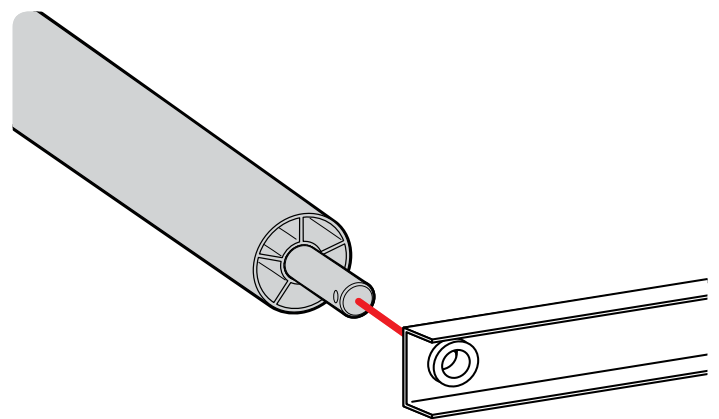

Warehouse Use Only

Part #	QUANTITY
--------	----------

D153	1
------	---

ROH124W	2
---------	---

A324-54S	1
----------	---

Part #:	ROH124-54W
---------	------------

Dimensions:	4" X 4" X 66" (Telescopic)
-------------	----------------------------

Weight:	???
---------	-----

PRODUCT INFO

Part #: ROH124-54W
System: H1 Series
Material: Aluminum
Fitment: Sprinter High Roof 2007-Newer
Color: White Plates
Roller Bar is Silver

REQUIRED TOOLS

1/2" Wrench

9/16" Wrench

PART #	DESCRIPTION	QTY	ITEM ITEM NOT DRAWN TO SCALE
B078	3/8" X 1" HEX BOLT	4	
N002	5/16" NUT	4	
N003	3/8" NUT	4	
W008	5/16" X 3/4" WASHER	4	
W013	3/8" X 3/4" WASHER	4	
W016	3/8" X 1" WASHER	4	
W022	5/16" LOCK WASHER	4	
W023	3/8" LOCK WASHER	4	
RO09	4" RISER BASE	2	
PIN-04	PIN	2	
ROH124	ROLLER H1 (24")	2	
A324-54	ROLLER WITH PRONGS	1	

ROLLER POSITIONS (Position roller pass rear door)

ProMaster

**Nissan NV
(Cargo Van High Roof)**

Fullsize Van

PIN-04
REPEAT ON OPPOSITE SIDE

TIGHTLY SECURE ALL HARDWARE.