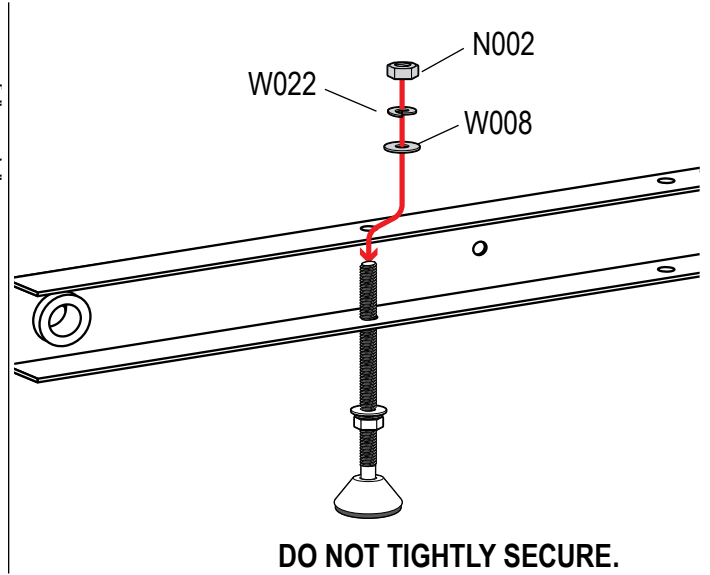

Warehouse Use Only

Part #	QUANTITY
--------	----------

D153	1
------	---

ROH124W	2
---------	---

A324-54S	1
----------	---

Part #:	ROH124-54W
---------	------------

Dimensions:	4" X 4" X 66" (Telescopic)
-------------	----------------------------

Weight:	???
---------	-----

PRODUCT INFO

Part #: ROH124-54W
System: H1 Series
Material: Aluminum
Fitment: Sprinter High Roof 2007-Newer
Color: White Plates
Roller Bar is Silver

REQUIRED TOOLS

1/2" Wrench

9/16" Wrench

PART #	DESCRIPTION	QTY	ITEM ITEM NOT DRAWN TO SCALE
B078	3/8" X 1" HEX BOLT	4	
N002	5/16" NUT	4	
N003	3/8" NUT	4	
W008	5/16" X 3/4" WASHER	4	
W013	3/8" X 3/4" WASHER	4	
W016	3/8" X 1" WASHER	4	
W022	5/16" LOCK WASHER	4	
W023	3/8" LOCK WASHER	4	
RO09	4" RISER BASE	2	
PIN-04	PIN	2	
ROH124	ROLLER H1 (24")	2	
A324-54	ROLLER WITH PRONGS	1	

ROLLER POSITIONS (Position roller pass rear door)

ProMaster

**Nissan NV
(Cargo Van High Roof)**

Fullsize Van

PIN-04
REPEAT ON OPPOSITE SIDE

TIGHTLY SECURE ALL HARDWARE.