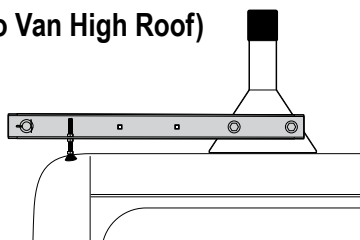

Fullsize Van

**Nissan NV
(Cargo Van High Roof)**