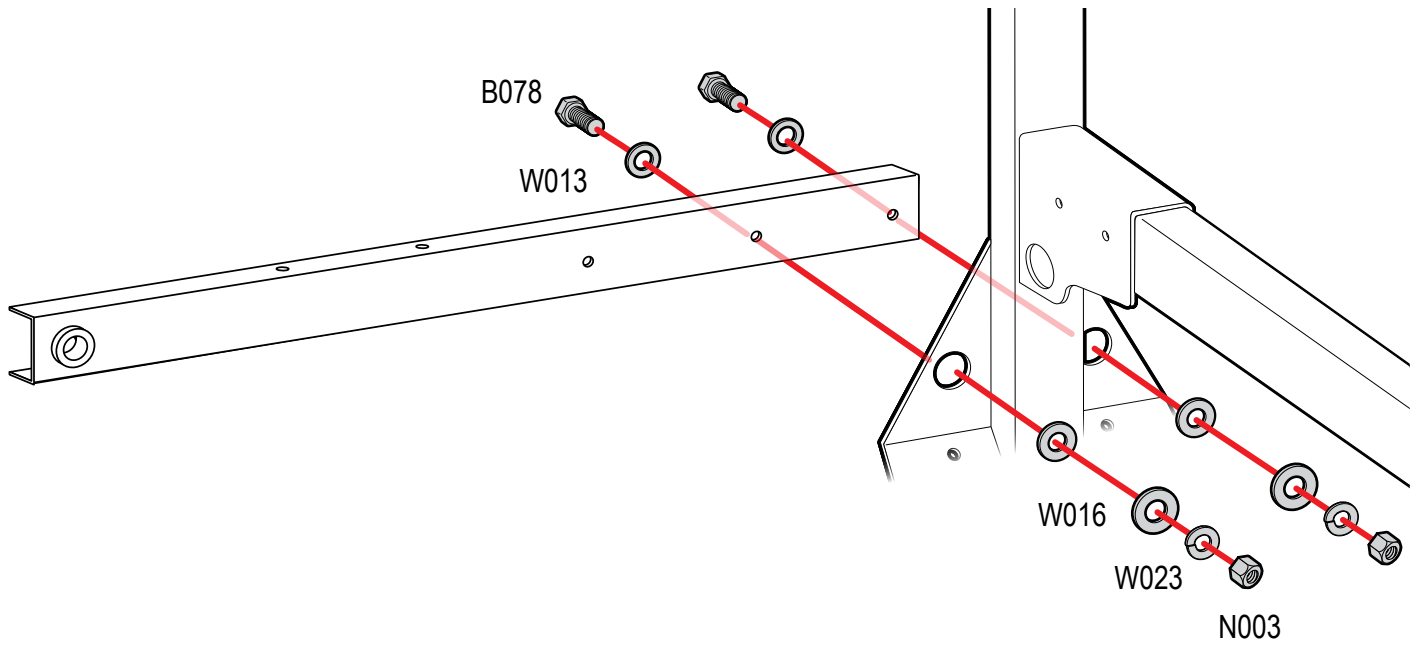

Warehouse Use Only

Part #	QUANTITY
--------	----------

D153	1
------	---

ROH124W	2
---------	---

A324-54S	1
----------	---

Part #:	ROH124-54W
---------	------------

Dimensions:	4" X 4" X 66" (Telescopic)
-------------	----------------------------

Weight:	???
---------	-----

PRODUCT INFO

Part #: ROH124-54W
System: H1 Series
Material: Aluminum
Fitment: Sprinter High Roof 2007-Newer
Color: White Plates
Roller Bar is Silver

REQUIRED TOOLS

1/2" Wrench

9/16" Wrench

PART #	DESCRIPTION	QTY	ITEM ITEM NOT DRAWN TO SCALE
B078	3/8" X 1" HEX BOLT	4	
N002	5/16" NUT	4	
N003	3/8" NUT	4	
W008	5/16" X 3/4" WASHER	4	
W013	3/8" X 3/4" WASHER	4	
W016	3/8" X 1" WASHER	4	
W022	5/16" LOCK WASHER	4	
W023	3/8" LOCK WASHER	4	
RO09	4" RISER BASE	2	
PIN-04	PIN	2	
ROH124	ROLLER H1 (24")	2	
A324-54	ROLLER WITH PRONGS	1	

ROLLER POSITIONS (Position roller pass rear door)

ProMaster

**Nissan NV
(Cargo Van High Roof)**

Fullsize Van

PIN-04
REPEAT ON OPPOSITE SIDE

TIGHTLY SECURE ALL HARDWARE.