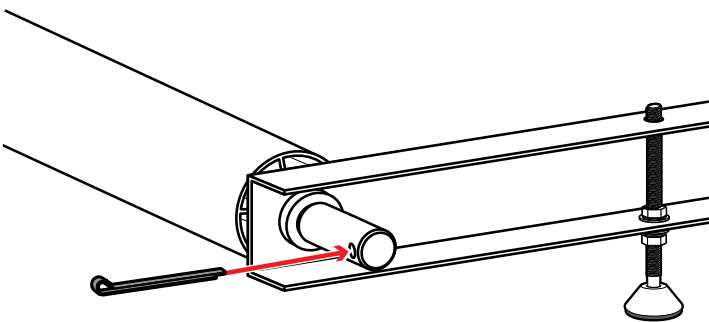

Warehouse Use Only

Part #	QUANTITY
--------	----------

D153	1
------	---

ROH124W	2
---------	---

A324-54S	1
----------	---

Part #:	ROH124-54W
---------	------------

Dimensions:	4" X 4" X 66" (Telescopic)
-------------	----------------------------

Weight:	???
---------	-----

PRODUCT INFO

Part #: ROH124-54W
System: H1 Series
Material: Aluminum
Fitment: Sprinter High Roof 2007-Newer
Color: White Plates
Roller Bar is Silver

REQUIRED TOOLS

1/2" Wrench

9/16" Wrench

ROLLER POSITIONS (Position roller pass rear door)

ProMaster

**Nissan NV
(Cargo Van High Roof)**

Fullsize Van

PIN-04
REPEAT ON OPPOSITE SIDE

TIGHTLY SECURE ALL HARDWARE.