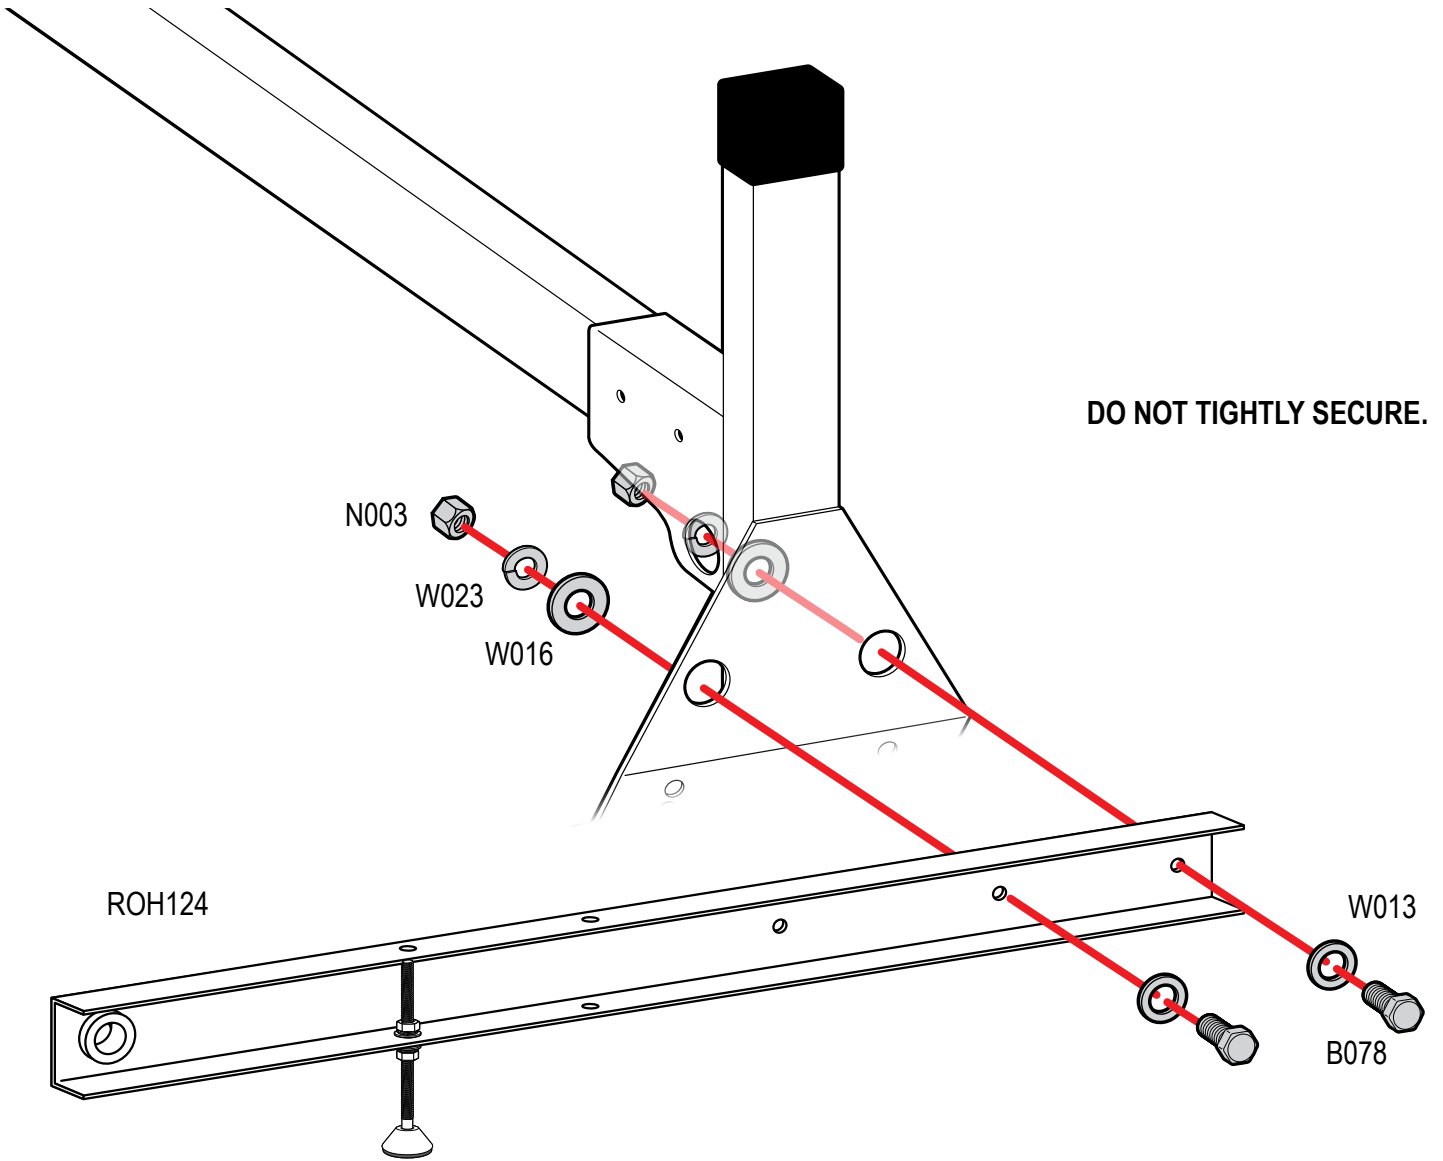

Warehouse Use Only

Part #	QUANTITY
--------	----------

D153	1
------	---

ROH124W	2
---------	---

A324-54S	1
----------	---

Part #:	ROH124-54W
---------	------------

Dimensions:	4" X 4" X 66" (Telescopic)
-------------	----------------------------

Weight:	???
---------	-----

PRODUCT INFO

Part #: ROH124-54W
System: H1 Series
Material: Aluminum
Fitment: Sprinter High Roof 2007-Newer
Color: White Plates
Roller Bar is Silver

REQUIRED TOOLS

1/2" Wrench

9/16" Wrench

PART #	DESCRIPTION	QTY	ITEM ITEM NOT DRAWN TO SCALE
B078	3/8" X 1" HEX BOLT	4	
N002	5/16" NUT	4	
N003	3/8" NUT	4	
W008	5/16" X 3/4" WASHER	4	
W013	3/8" X 3/4" WASHER	4	
W016	3/8" X 1" WASHER	4	
W022	5/16" LOCK WASHER	4	
W023	3/8" LOCK WASHER	4	
RO09	4" RISER BASE	2	
PIN-04	PIN	2	
ROH124	ROLLER H1 (24")	2	
A324-54	ROLLER WITH PRONGS	1	

ROLLER POSITIONS (Position roller pass rear door)

ProMaster

**Nissan NV
(Cargo Van High Roof)**

Fullsize Van

PIN-04
REPEAT ON OPPOSITE SIDE

TIGHTLY SECURE ALL HARDWARE.