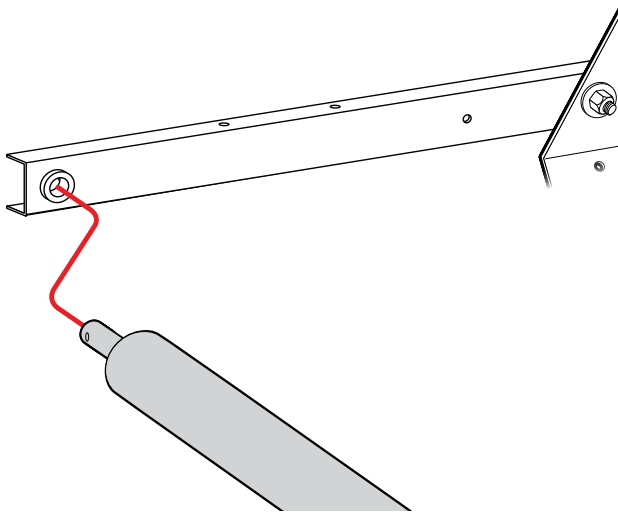

Warehouse Use Only

Part #	QUANTITY
D153	1
ROH124B	2
A324-54S	1

Part #:	ROH124-54B
Dimensions:	4" X 4" X 66" (Telescopic)
Weight:	???

PRODUCT INFO

Part #: ROH124-54B
System: H1 Series
Material: Aluminum
Fitment: Sprinter High Roof 2007-Newer
Color: Black Plates
Roller Bar is Silver

ROLLER POSITIONS (Position roller pass rear door)

ProMaster

**Nissan NV
(Cargo Van High Roof)**

Fullsize Van

PIN-04
REPEAT ON OPPOSITE SIDE

TIGHTLY SECURE ALL HARDWARE.