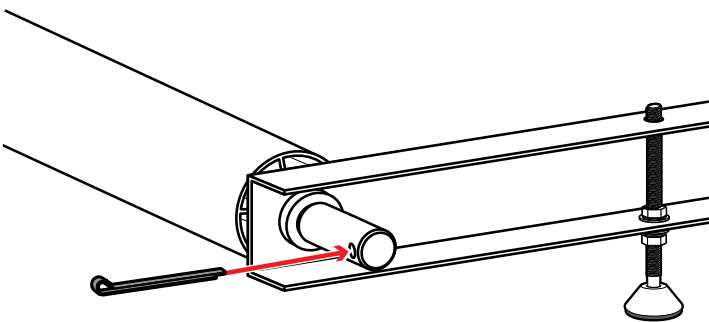

Warehouse Use Only

Part #	QUANTITY
D153	1
ROH124B	2
A324-54S	1

Part #:	ROH124-54B
Dimensions:	4" X 4" X 66" (Telescopic)
Weight:	???

PRODUCT INFO

Part #: ROH124-54B
System: H1 Series
Material: Aluminum
Fitment: Sprinter High Roof 2007-Newer
Color: Black Plates
Roller Bar is Silver

ROLLER POSITIONS (Position roller pass rear door)

ProMaster

**Nissan NV
(Cargo Van High Roof)**

Fullsize Van

PIN-04
REPEAT ON OPPOSITE SIDE

TIGHTLY SECURE ALL HARDWARE.