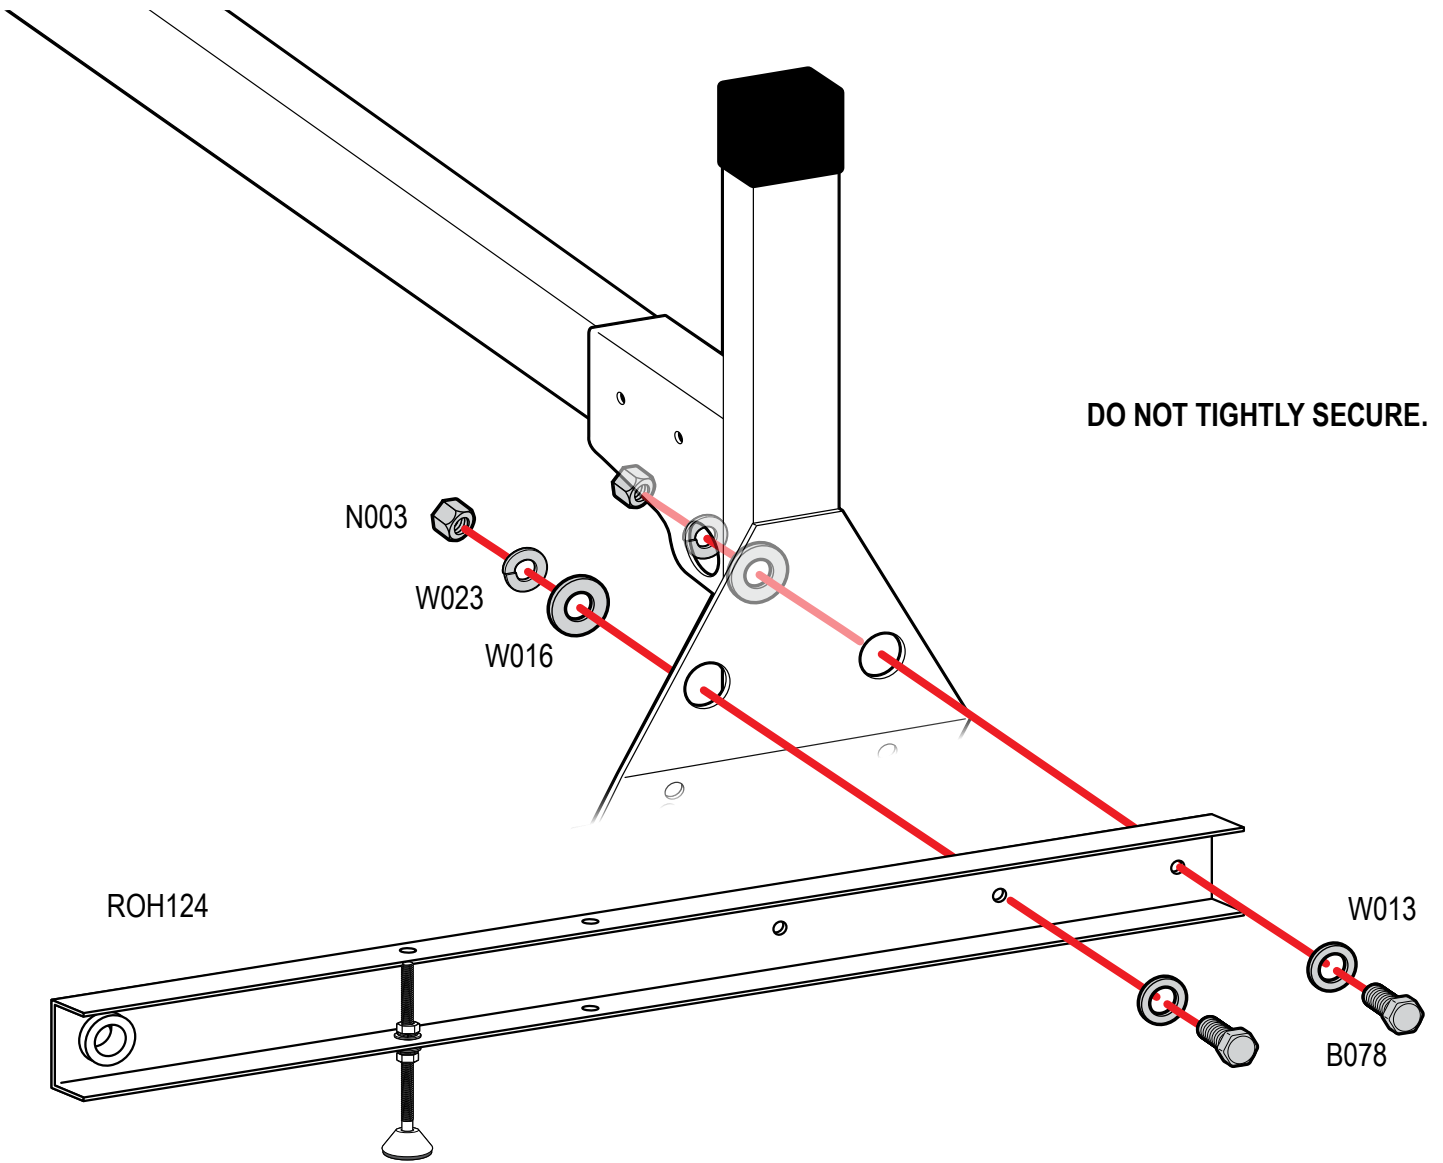

Warehouse Use Only

Part #	QUANTITY
D153	1
ROH124B	2
A324-54S	1

Part #:	ROH124-54B
Dimensions:	4" X 4" X 66" (Telescopic)
Weight:	???

PRODUCT INFO

Part #: ROH124-54B
System: H1 Series
Material: Aluminum
Fitment: Sprinter High Roof 2007-Newer
Color: Black Plates
Roller Bar is Silver

REQUIRED TOOLS

1/2" Wrench

9/16" Wrench

PART #	DESCRIPTION	QTY	ITEM ITEM NOT DRAWN TO SCALE
B078	3/8" X 1" HEX BOLT	4	
N002	5/16" NUT	4	
N003	3/8" NUT	4	
W008	5/16" X 3/4" WASHER	4	
W013	3/8" X 3/4" WASHER	4	
W016	3/8" X 1" WASHER	4	
W022	5/16" LOCK WASHER	4	
W023	3/8" LOCK WASHER	4	
RO09	4" RISER BASE	2	
PIN-04	PIN	2	
ROH124	ROLLER H1 (24")	2	
A324-54	ROLLER WITH PRONGS	1	

ROLLER POSITIONS (Position roller pass rear door)

ProMaster

**Nissan NV
(Cargo Van High Roof)**

Fullsize Van

PIN-04
REPEAT ON OPPOSITE SIDE

TIGHTLY SECURE ALL HARDWARE.