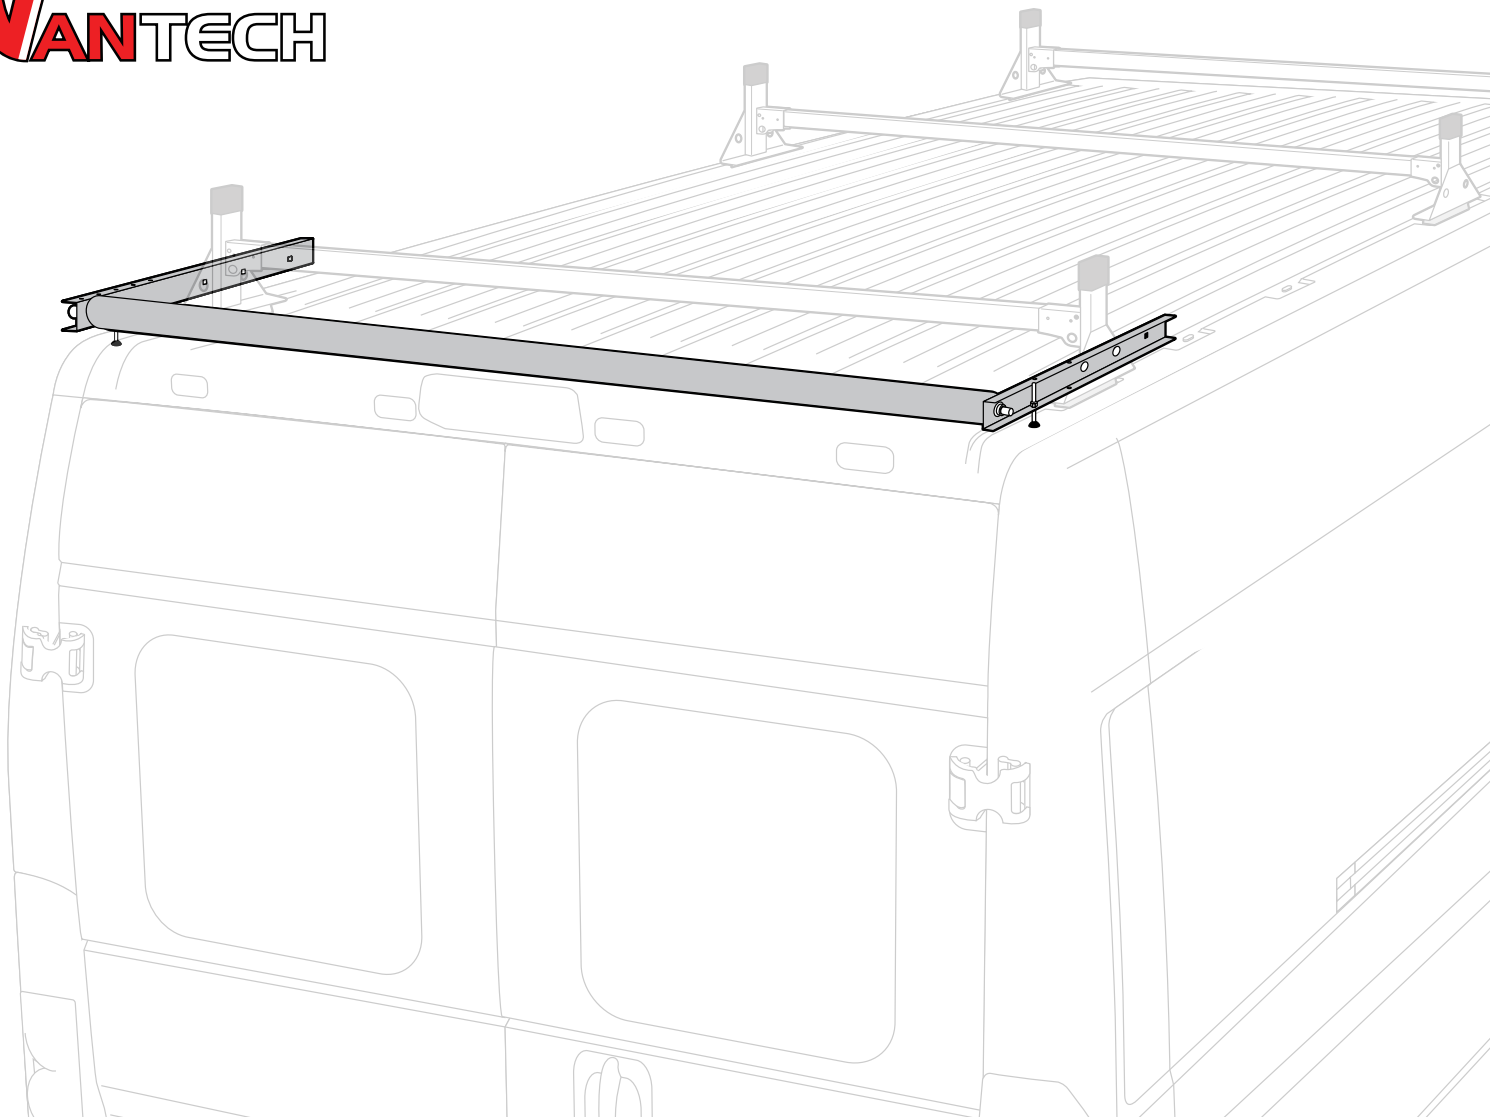

Warehouse Use Only

Part #	QUANTITY
D153	1
ROH124B	2
A324-54S	1

Part #:	ROH124-54B
Dimensions:	4" X 4" X 66" (Telescopic)
Weight:	???

PRODUCT INFO

Part #: ROH124-54B
System: H1 Series
Material: Aluminum
Fitment: Sprinter High Roof 2007-Newer
Color: Black Plates
Roller Bar is Silver

ROLLER POSITIONS (Position roller pass rear door)

ProMaster

**Nissan NV
(Cargo Van High Roof)**

Fullsize Van

PIN-04
REPEAT ON OPPOSITE SIDE

TIGHTLY SECURE ALL HARDWARE.