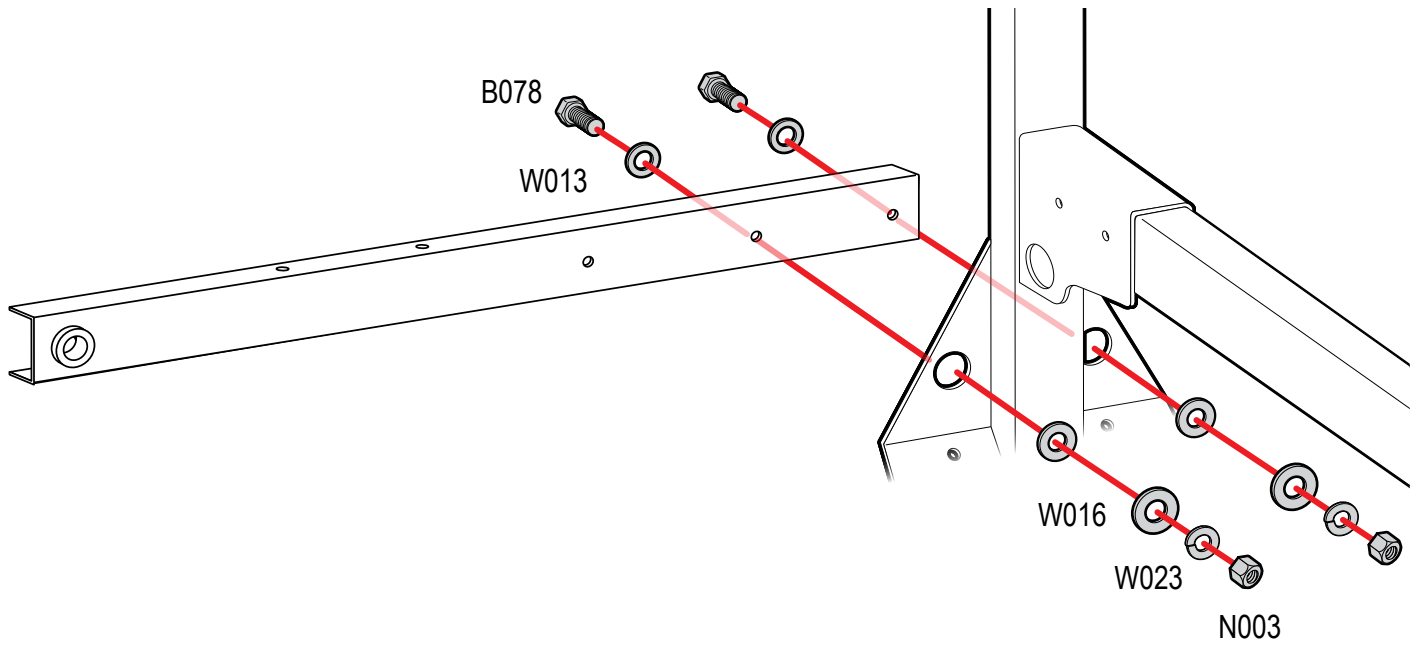

Warehouse Use Only

Part #	QUANTITY
D153	1
ROH124B	2
A324-54S	1

Part #:	ROH124-54B
Dimensions:	4" X 4" X 66" (Telescopic)
Weight:	???

PRODUCT INFO

Part #: ROH124-54B
System: H1 Series
Material: Aluminum
Fitment: Sprinter High Roof 2007-Newer
Color: Black Plates
Roller Bar is Silver

ROLLER POSITIONS (Position roller pass rear door)

ProMaster

**Nissan NV
(Cargo Van High Roof)**

Fullsize Van

PIN-04
REPEAT ON OPPOSITE SIDE

TIGHTLY SECURE ALL HARDWARE.