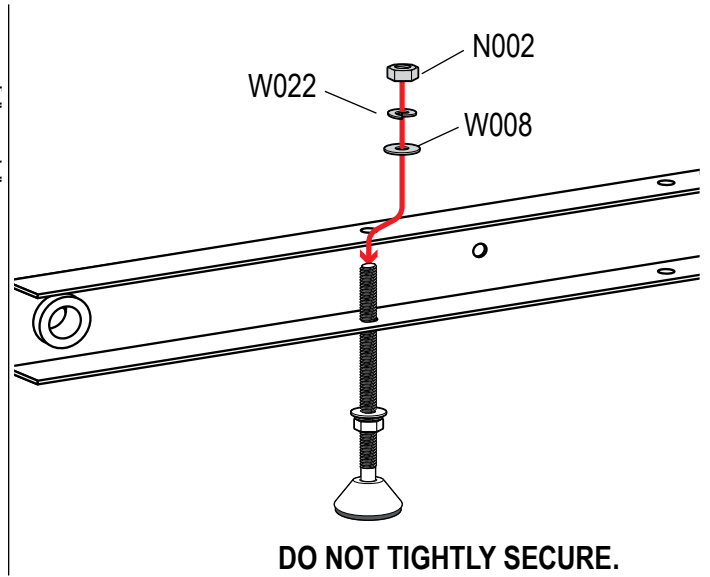

Warehouse Use Only

Part #	QUANTITY
D153	1
ROH124B	2
A324-54S	1

Part #:	ROH124-54B
Dimensions:	4" X 4" X 66" (Telescopic)
Weight:	???

PRODUCT INFO

Part #: ROH124-54B
System: H1 Series
Material: Aluminum
Fitment: Sprinter High Roof 2007-Newer
Color: Black Plates
Roller Bar is Silver

ROLLER POSITIONS (Position roller pass rear door)

ProMaster

**Nissan NV
(Cargo Van High Roof)**

Fullsize Van

PIN-04
REPEAT ON OPPOSITE SIDE

TIGHTLY SECURE ALL HARDWARE.