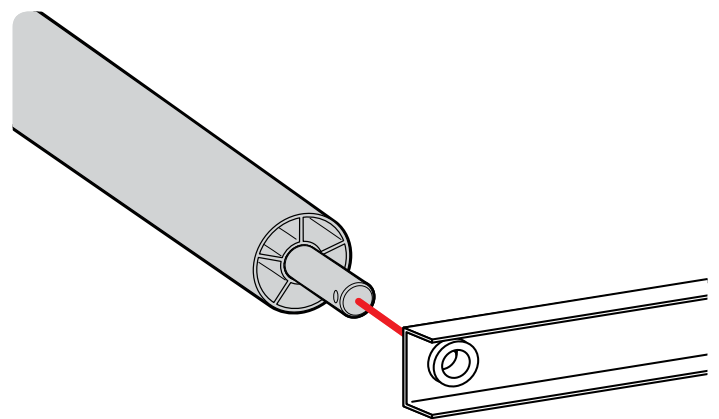

Warehouse Use Only

Part #	QUANTITY
D153	1
ROH124B	2
A324-54S	1

Part #:	ROH124-54B
Dimensions:	4" X 4" X 66" (Telescopic)
Weight:	???

PRODUCT INFO

Part #: ROH124-54B
System: H1 Series
Material: Aluminum
Fitment: Sprinter High Roof 2007-Newer
Color: Black Plates
Roller Bar is Silver

ROLLER POSITIONS (Position roller pass rear door)

ProMaster

**Nissan NV
(Cargo Van High Roof)**

Fullsize Van

PIN-04
REPEAT ON OPPOSITE SIDE

TIGHTLY SECURE ALL HARDWARE.