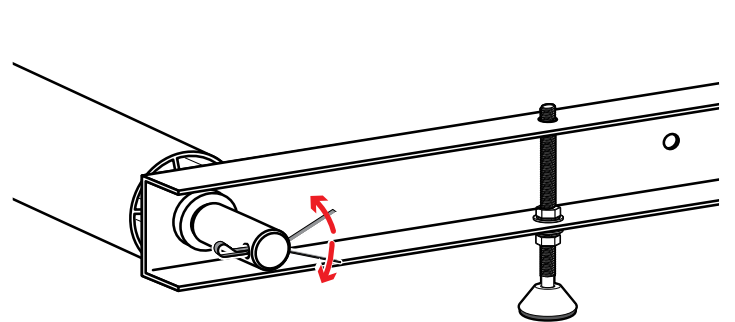

Warehouse Use Only

Part #	QUANTITY
D153	1
ROH124B	2
A324-54S	1

Part #:	ROH124-54B
Dimensions:	4" X 4" X 66" (Telescopic)
Weight:	???

PRODUCT INFO

Part #: ROH124-54B
System: H1 Series
Material: Aluminum
Fitment: Sprinter High Roof 2007-Newer
Color: Black Plates
Roller Bar is Silver

ROLLER POSITIONS (Position roller pass rear door)

ProMaster

**Nissan NV
(Cargo Van High Roof)**

Fullsize Van

PIN-04
REPEAT ON OPPOSITE SIDE

TIGHTLY SECURE ALL HARDWARE.