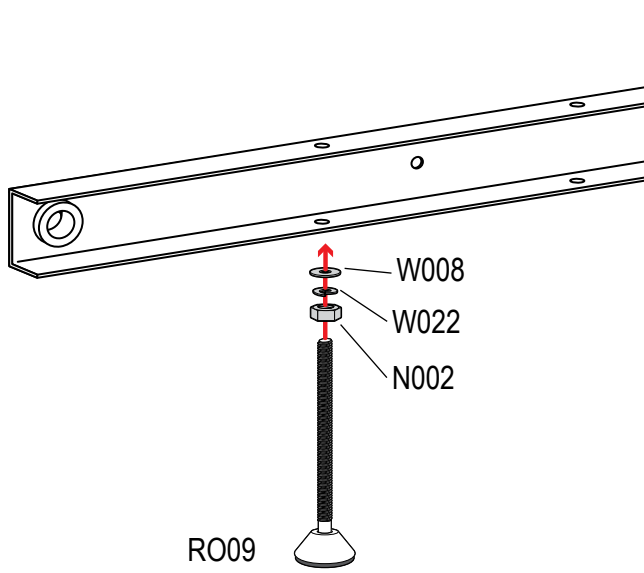

Warehouse Use Only

Part #	QUANTITY
D153	1
ROH124B	2
A324-54S	1

Part #:	ROH124-54B
Dimensions:	4" X 4" X 66" (Telescopic)
Weight:	???

PRODUCT INFO

Part #: ROH124-54B
System: H1 Series
Material: Aluminum
Fitment: Sprinter High Roof 2007-Newer
Color: Black Plates
Roller Bar is Silver

REQUIRED TOOLS

1/2" Wrench

9/16" Wrench

PART #	DESCRIPTION	QTY	ITEM ITEM NOT DRAWN TO SCALE
B078	3/8" X 1" HEX BOLT	4	
N002	5/16" NUT	4	
N003	3/8" NUT	4	
W008	5/16" X 3/4" WASHER	4	
W013	3/8" X 3/4" WASHER	4	
W016	3/8" X 1" WASHER	4	
W022	5/16" LOCK WASHER	4	
W023	3/8" LOCK WASHER	4	
RO09	4" RISER BASE	2	
PIN-04	PIN	2	
ROH124	ROLLER H1 (24")	2	
A324-54	ROLLER WITH PRONGS	1	

ROLLER POSITIONS (Position roller pass rear door)

ProMaster

**Nissan NV
(Cargo Van High Roof)**

Fullsize Van

PIN-04
REPEAT ON OPPOSITE SIDE

TIGHTLY SECURE ALL HARDWARE.