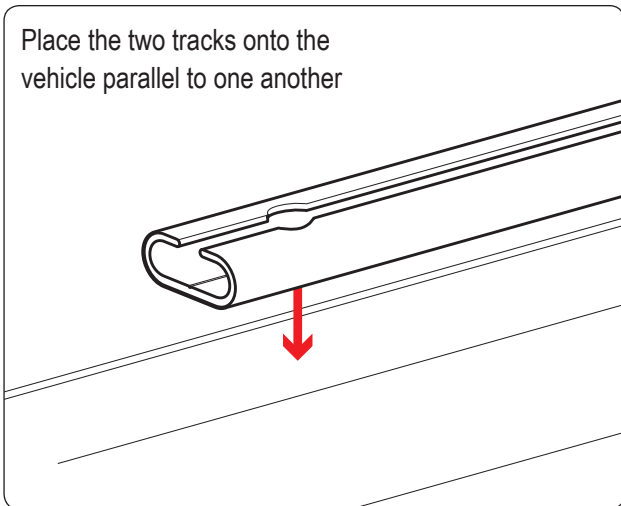

Part #	QUANTITY
D199	1
G2072	2
R15	2

System: Tracks 72"
 Material: Aluminum
 Fitment: Universal
 (Drilling Required)
 Color: Silver
 Instruction #: R15

REQUIRED TOOLS

Marker

Allen Key 4mm

Drill with 3/8" Drill Bit

Wrench 7/16"

Wrench 9/16"

PART #	DESCRIPTION	QTY	ITEM ITEM NOT DRAWN TO SCALE
B104	1/4" X 1 1/4" BUTTON HEAD ALLEN BOLT	12	
W003	1/4" WASHER	1	
N024	1/4" PLUS NUT	12	
B054	1/4" X 1 1/2" HEX BOLT	1	
N020	PLUS NUT TOOL	1	
R15	TRACK 72"	2	
G2072	72" GASKET	2	