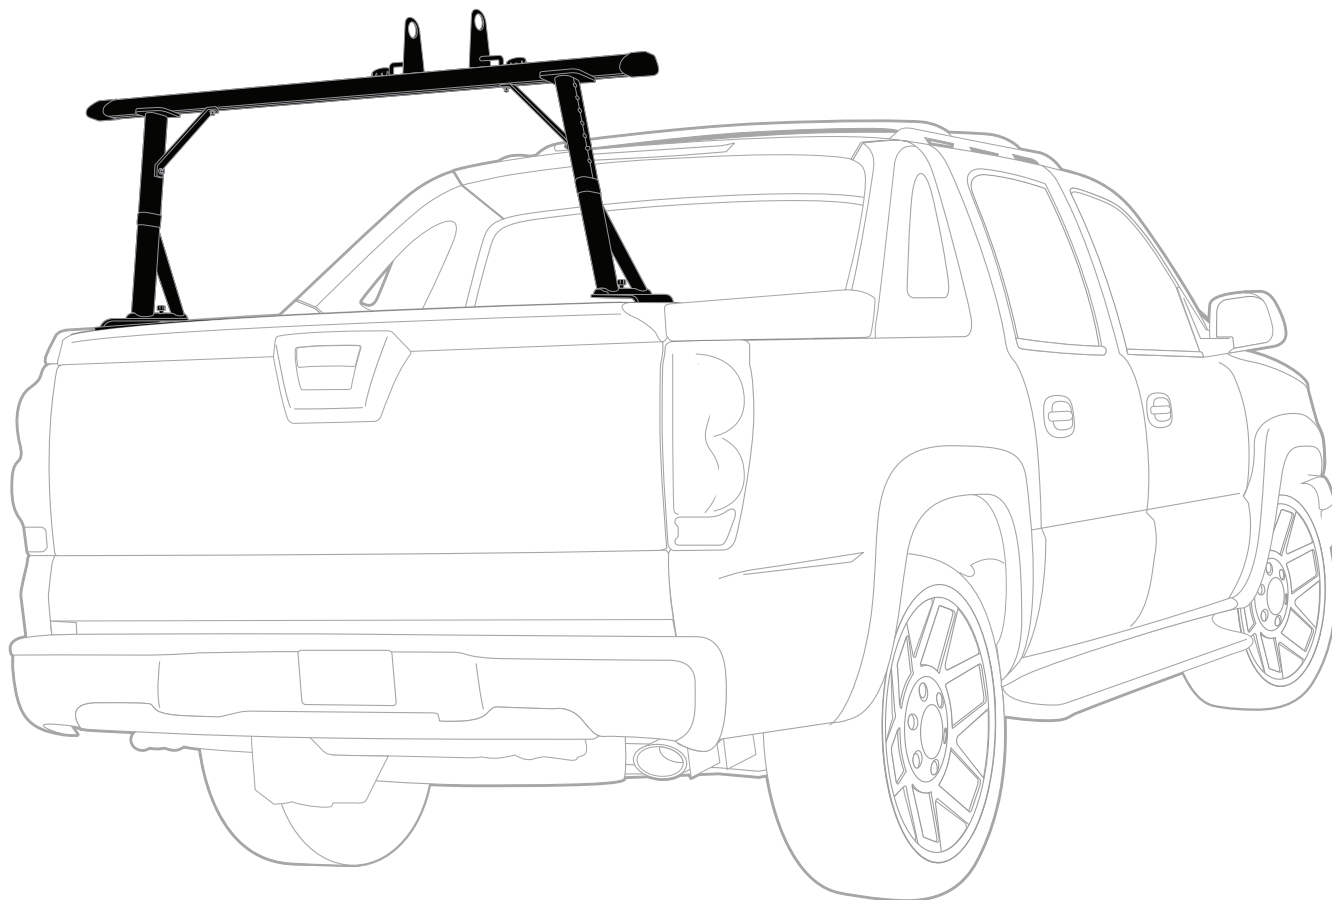

# Warehouse Use Only

---

Part #	QUANTITY
D105	1
P131/P132B	1 BOX
P021	1
P022	1
P013	2
A286-55B	1
G718	2
Z286	2
A20	2

Part #:	P3910B
Dimensions:	8" X 8" X 56" (Telescopic)
Weight:	???

## PRODUCT INFO

---

Part #: P3910B  
System: P3000  
Material: Aluminum  
Fitment: Chevy Avalanche  
Color: Black