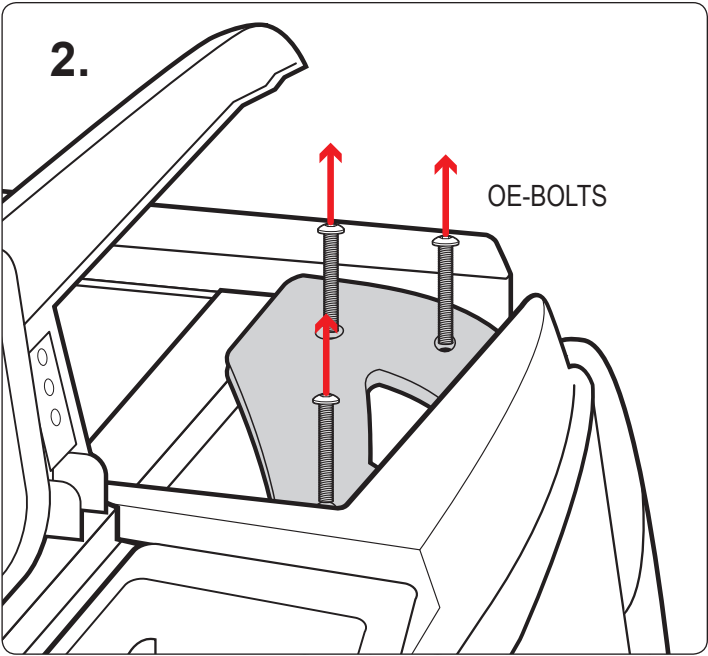

## REQUIRED TOOLS

---

9/16" Wrench

3/16" Allen Key Wrench

7/32" Allen Key Wrench

PART #	DESCRIPTION	QTY	ITEM ITEM NOT DRAWN TO SCALE
S101	3/8" SINGLE SLIDER (LENGTH 1")	2	
S103	3/8" DOUBLE SLIDER (3" BOLT TO BOLT)	2	
SS-B131	3/8" X 1" BUTTON HEAD	4	
SS-B216	M6-50 BUTTON HEAD ALLEN BOLT	6	
SS-N003	3/8" NUT	8	
SS-W001	1/4" X 1/2" WASHER	6	
SS-W013	3/8" X 3/4" WASHER	12	
SS-W023	3/8" LOCK WASHER	8	
N035	SPACER 19MM (ALUMINUM)	2	
N036	SPACER 22MM (ALUMINUM)	4	
G718	RUBBER SEAT	2	
P131	ADJUSTABLE" UPRIGHT L	1	
P132	ADJUSTABLE" UPRIGHT R	1	
P021	CAV BASE (DRIVER SIDE)	1	
P022	CAV BASE (PASSENGER SIDE)	1	
P013	ANGLED BRACE	2	
A286-55	3" X 1.5" X 55" CROSS BAR	1	
Z286	A286 ENDCAPS	2	
A20	ADJUSTABLE GUIDE	2	