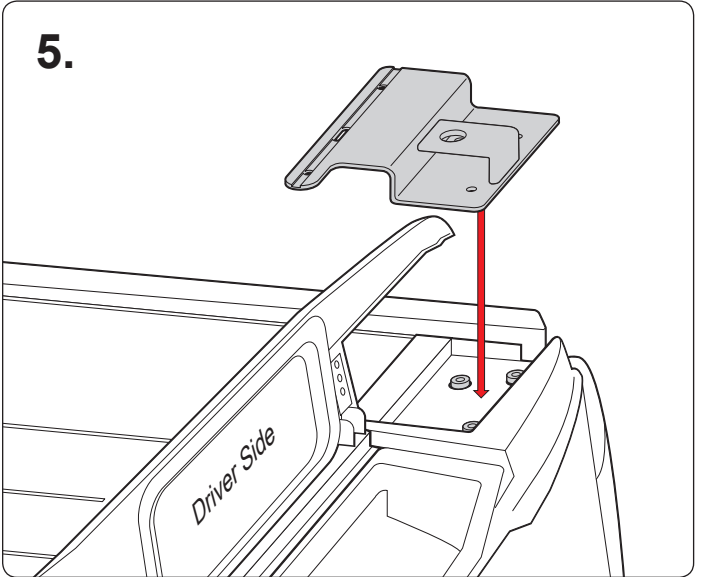

## REQUIRED TOOLS

---

9/16" Wrench

3/16" Allen Key Wrench

7/32" Allen Key Wrench

PART #	DESCRIPTION	QTY	ITEM ITEM NOT DRAWN TO SCALE
S101	3/8" SINGLE SLIDER (LENGTH 1")	2	
S103	3/8" DOUBLE SLIDER (3" BOLT TO BOLT)	2	
SS-B131	3/8" X 1" BUTTON HEAD	4	
SS-B216	M6-50 BUTTON HEAD ALLEN BOLT	6	
SS-N003	3/8" NUT	8	
SS-W001	1/4" X 1/2" WASHER	6	
SS-W013	3/8" X 3/4" WASHER	12	
SS-W023	3/8" LOCK WASHER	8	
N035	SPACER 19MM (ALUMINUM)	2	
N036	SPACER 22MM (ALUMINUM)	4	
G718	RUBBER SEAT	2	
P131	ADJUSTABLE" UPRIGHT L	1	
P132	ADJUSTABLE" UPRIGHT R	1	
P021	CAV BASE (DRIVER SIDE)	1	
P022	CAV BASE (PASSENGER SIDE)	1	
P013	ANGLED BRACE	2	
A286-55	3" X 1.5" X 55" CROSS BAR	1	
Z286	A286 ENDCAPS	2	
A20	ADJUSTABLE GUIDE	2	