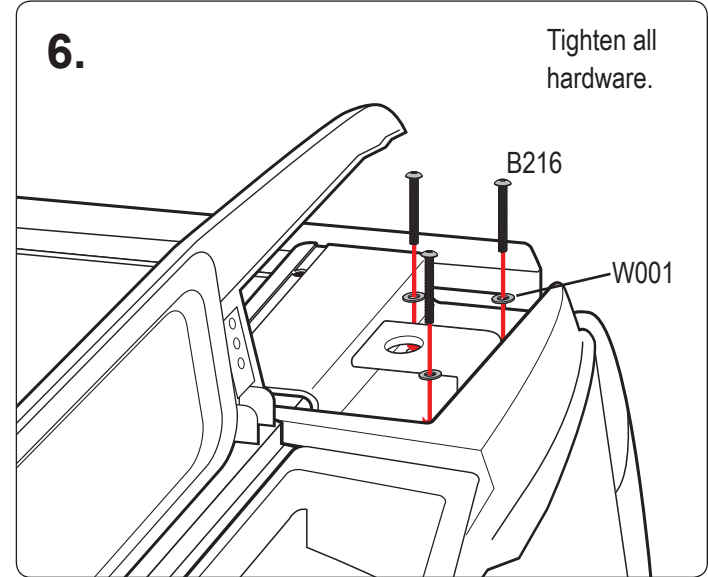

## REQUIRED TOOLS

---

9/16" Wrench

3/16" Allen Key Wrench

7/32" Allen Key Wrench

PART #	DESCRIPTION	QTY	ITEM ITEM NOT DRAWN TO SCALE
S101	3/8" SINGLE SLIDER (LENGTH 1")	2	
S103	3/8" DOUBLE SLIDER (3" BOLT TO BOLT)	2	
SS-B131	3/8" X 1" BUTTON HEAD	4	
SS-B216	M6-50 BUTTON HEAD ALLEN BOLT	6	
SS-N003	3/8" NUT	8	
SS-W001	1/4" X 1/2" WASHER	6	
SS-W013	3/8" X 3/4" WASHER	12	
SS-W023	3/8" LOCK WASHER	8	
N035	SPACER 19MM (ALUMINUM)	2	
N036	SPACER 22MM (ALUMINUM)	4	
G718	RUBBER SEAT	2	
P131	ADJUSTABLE" UPRIGHT L	1	
P132	ADJUSTABLE" UPRIGHT R	1	
P021	CAV BASE (DRIVER SIDE)	1	
P022	CAV BASE (PASSENGER SIDE)	1	
P013	ANGLED BRACE	2	
A286-55	3" X 1.5" X 55" CROSS BAR	1	
Z286	A286 ENDCAPS	2	
A20	ADJUSTABLE GUIDE	2	