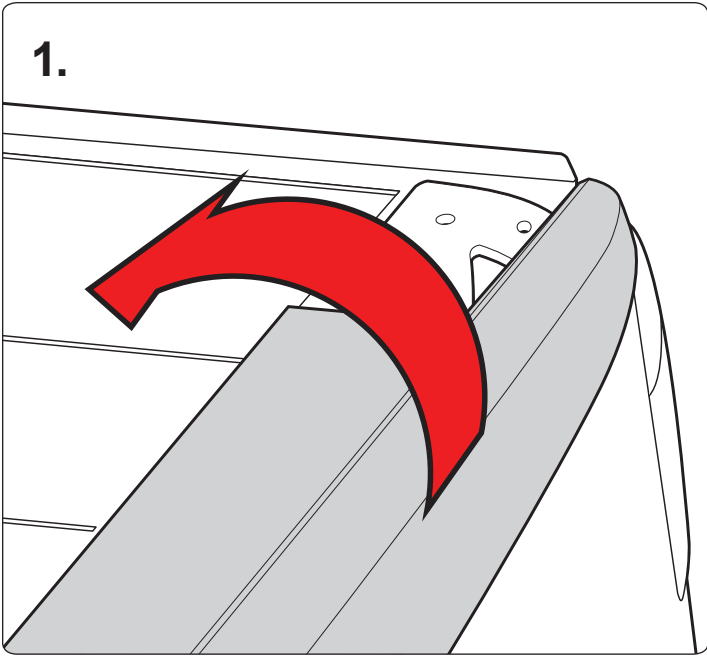

## REQUIRED TOOLS

---

9/16" Wrench

3/16" Allen Key Wrench

7/32" Allen Key Wrench

PART #	DESCRIPTION	QTY	ITEM ITEM NOT DRAWN TO SCALE
S101	3/8" SINGLE SLIDER (LENGTH 1")	2	
S103	3/8" DOUBLE SLIDER (3" BOLT TO BOLT)	2	
SS-B131	3/8" X 1" BUTTON HEAD	4	
SS-B216	M6-50 BUTTON HEAD ALLEN BOLT	6	
SS-N003	3/8" NUT	8	
SS-W001	1/4" X 1/2" WASHER	6	
SS-W013	3/8" X 3/4" WASHER	12	
SS-W023	3/8" LOCK WASHER	8	
N035	SPACER 19MM (ALUMINUM)	2	
N036	SPACER 22MM (ALUMINUM)	4	
G718	RUBBER SEAT	2	
P131	ADJUSTABLE" UPRIGHT L	1	
P132	ADJUSTABLE" UPRIGHT R	1	
P021	CAV BASE (DRIVER SIDE)	1	
P022	CAV BASE (PASSENGER SIDE)	1	
P013	ANGLED BRACE	2	
A286-55	3" X 1.5" X 55" CROSS BAR	1	
Z286	A286 ENDCAPS	2	
A20	ADJUSTABLE GUIDE	2	