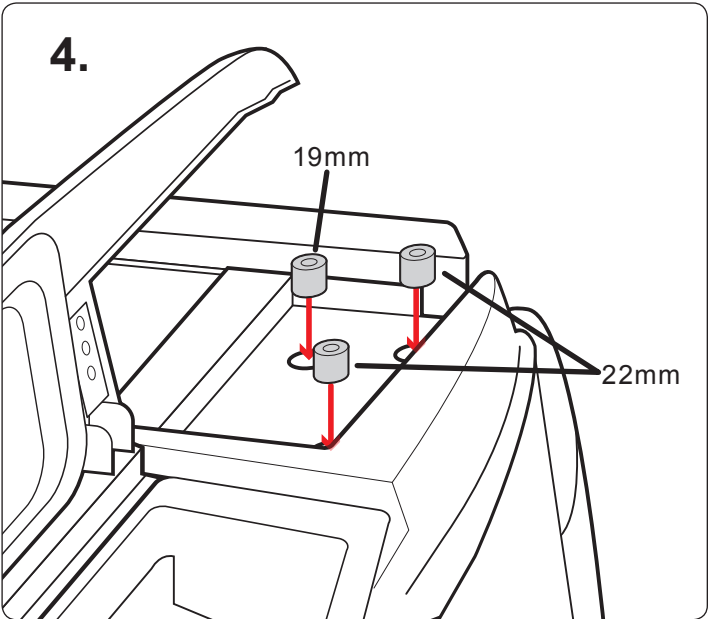

## REQUIRED TOOLS

---

9/16" Wrench

3/16" Allen Key Wrench

7/32" Allen Key Wrench

PART #	DESCRIPTION	QTY	ITEM ITEM NOT DRAWN TO SCALE
S101	3/8" SINGLE SLIDER (LENGTH 1")	2	
S103	3/8" DOUBLE SLIDER (3" BOLT TO BOLT)	2	
SS-B131	3/8" X 1" BUTTON HEAD	4	
SS-B216	M6-50 BUTTON HEAD ALLEN BOLT	6	
SS-N003	3/8" NUT	8	
SS-W001	1/4" X 1/2" WASHER	6	
SS-W013	3/8" X 3/4" WASHER	12	
SS-W023	3/8" LOCK WASHER	8	
N035	SPACER 19MM (ALUMINUM)	2	
N036	SPACER 22MM (ALUMINUM)	4	
G718	RUBBER SEAT	2	
P131	ADJUSTABLE" UPRIGHT L	1	
P132	ADJUSTABLE" UPRIGHT R	1	
P021	CAV BASE (DRIVER SIDE)	1	
P022	CAV BASE (PASSENGER SIDE)	1	
P013	ANGLED BRACE	2	
A286-55	3" X 1.5" X 55" CROSS BAR	1	
Z286	A286 ENDCAPS	2	
A20	ADJUSTABLE GUIDE	2	