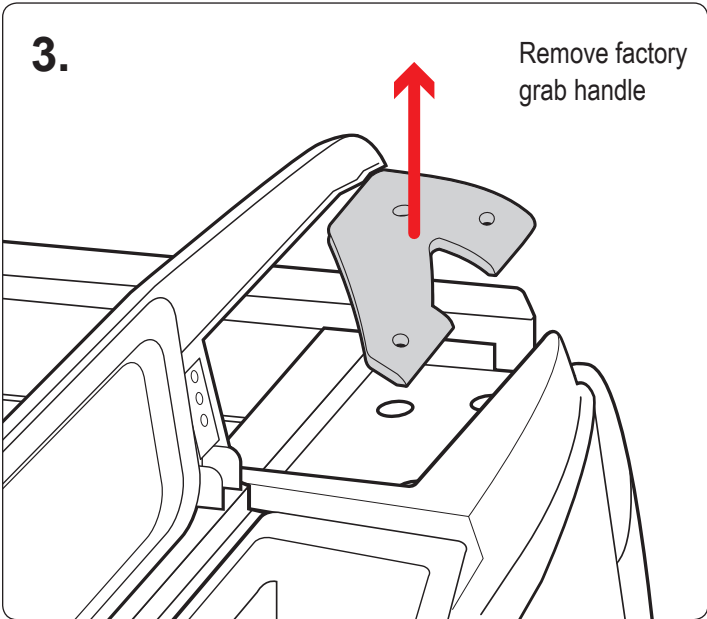

## REQUIRED TOOLS

---

9/16" Wrench

3/16" Allen Key Wrench

7/32" Allen Key Wrench

PART #	DESCRIPTION	QTY	ITEM ITEM NOT DRAWN TO SCALE
S101	3/8" SINGLE SLIDER (LENGTH 1")	2	
S103	3/8" DOUBLE SLIDER (3" BOLT TO BOLT)	2	
SS-B131	3/8" X 1" BUTTON HEAD	4	
SS-B216	M6-50 BUTTON HEAD ALLEN BOLT	6	
SS-N003	3/8" NUT	8	
SS-W001	1/4" X 1/2" WASHER	6	
SS-W013	3/8" X 3/4" WASHER	12	
SS-W023	3/8" LOCK WASHER	8	
N035	SPACER 19MM (ALUMINUM)	2	
N036	SPACER 22MM (ALUMINUM)	4	
G718	RUBBER SEAT	2	
P131	ADJUSTABLE" UPRIGHT L	1	
P132	ADJUSTABLE" UPRIGHT R	1	
P021	CAV BASE (DRIVER SIDE)	1	
P022	CAV BASE (PASSENGER SIDE)	1	
P013	ANGLED BRACE	2	
A286-55	3" X 1.5" X 55" CROSS BAR	1	
Z286	A286 ENDCAPS	2	
A20	ADJUSTABLE GUIDE	2	